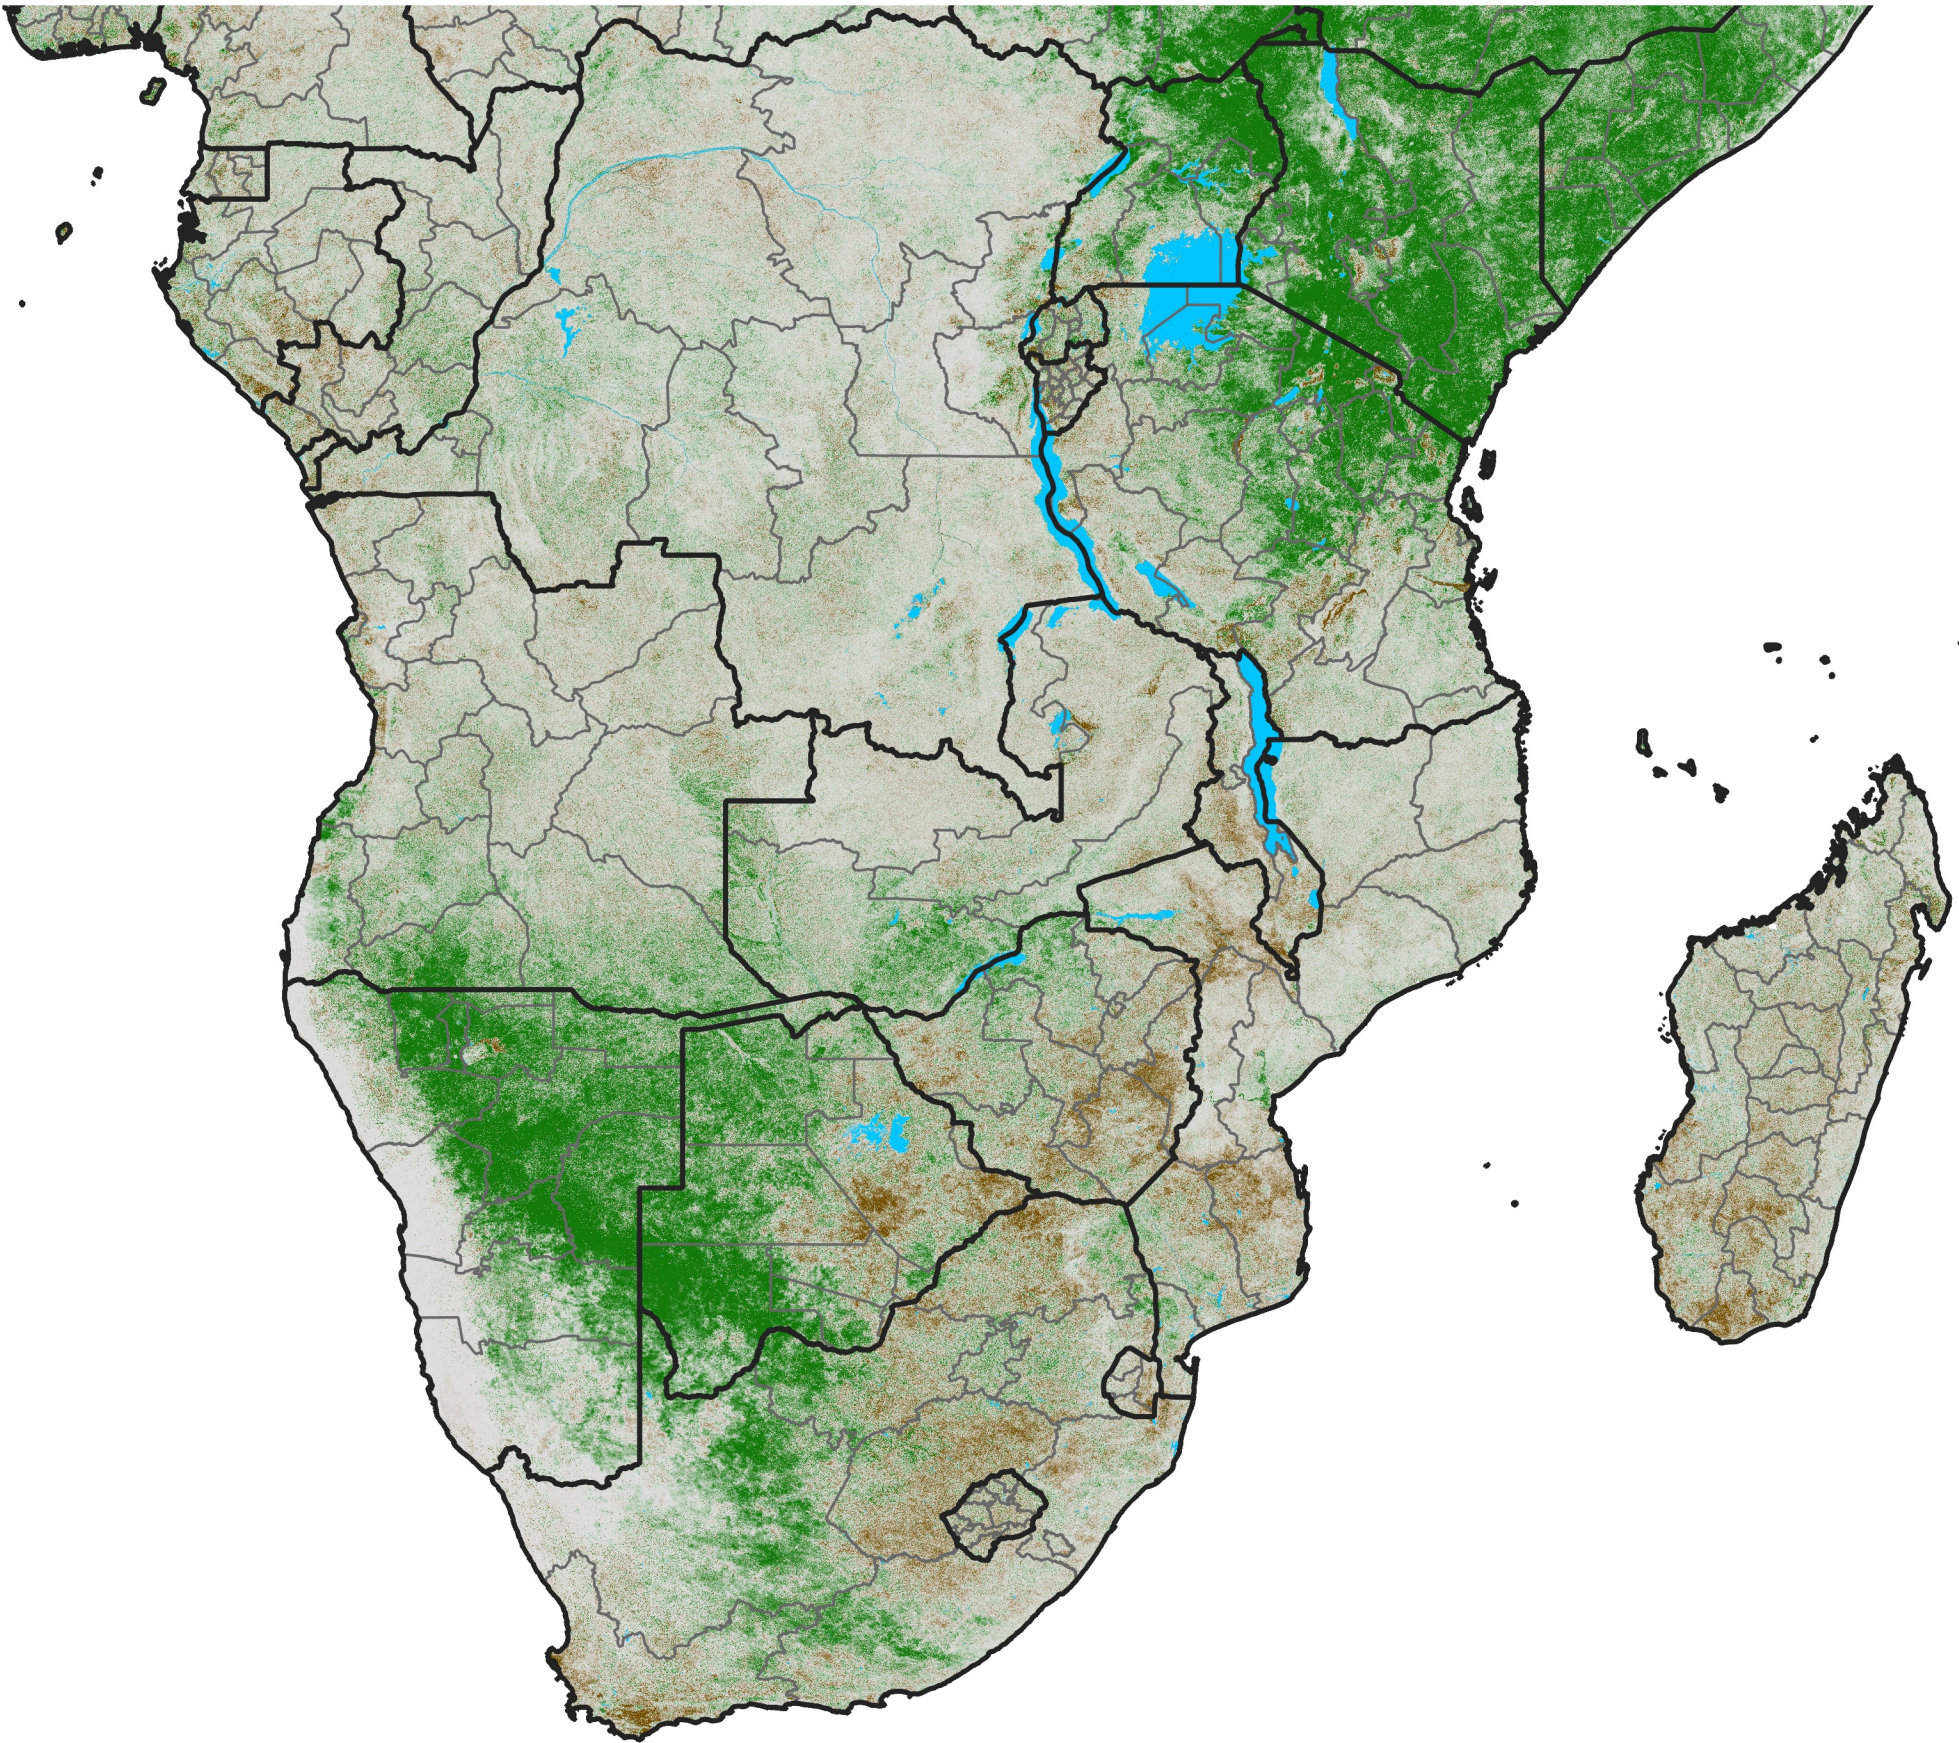

Southern Africa

NDVI Difference

2020 minus 2019

Period 11 / April 11 - 20, 2020

NDVI Difference

< -0.3 -0.2 -0.1 -0.05 0.05 0.1 0.2 >0.3

Negative

No Difference