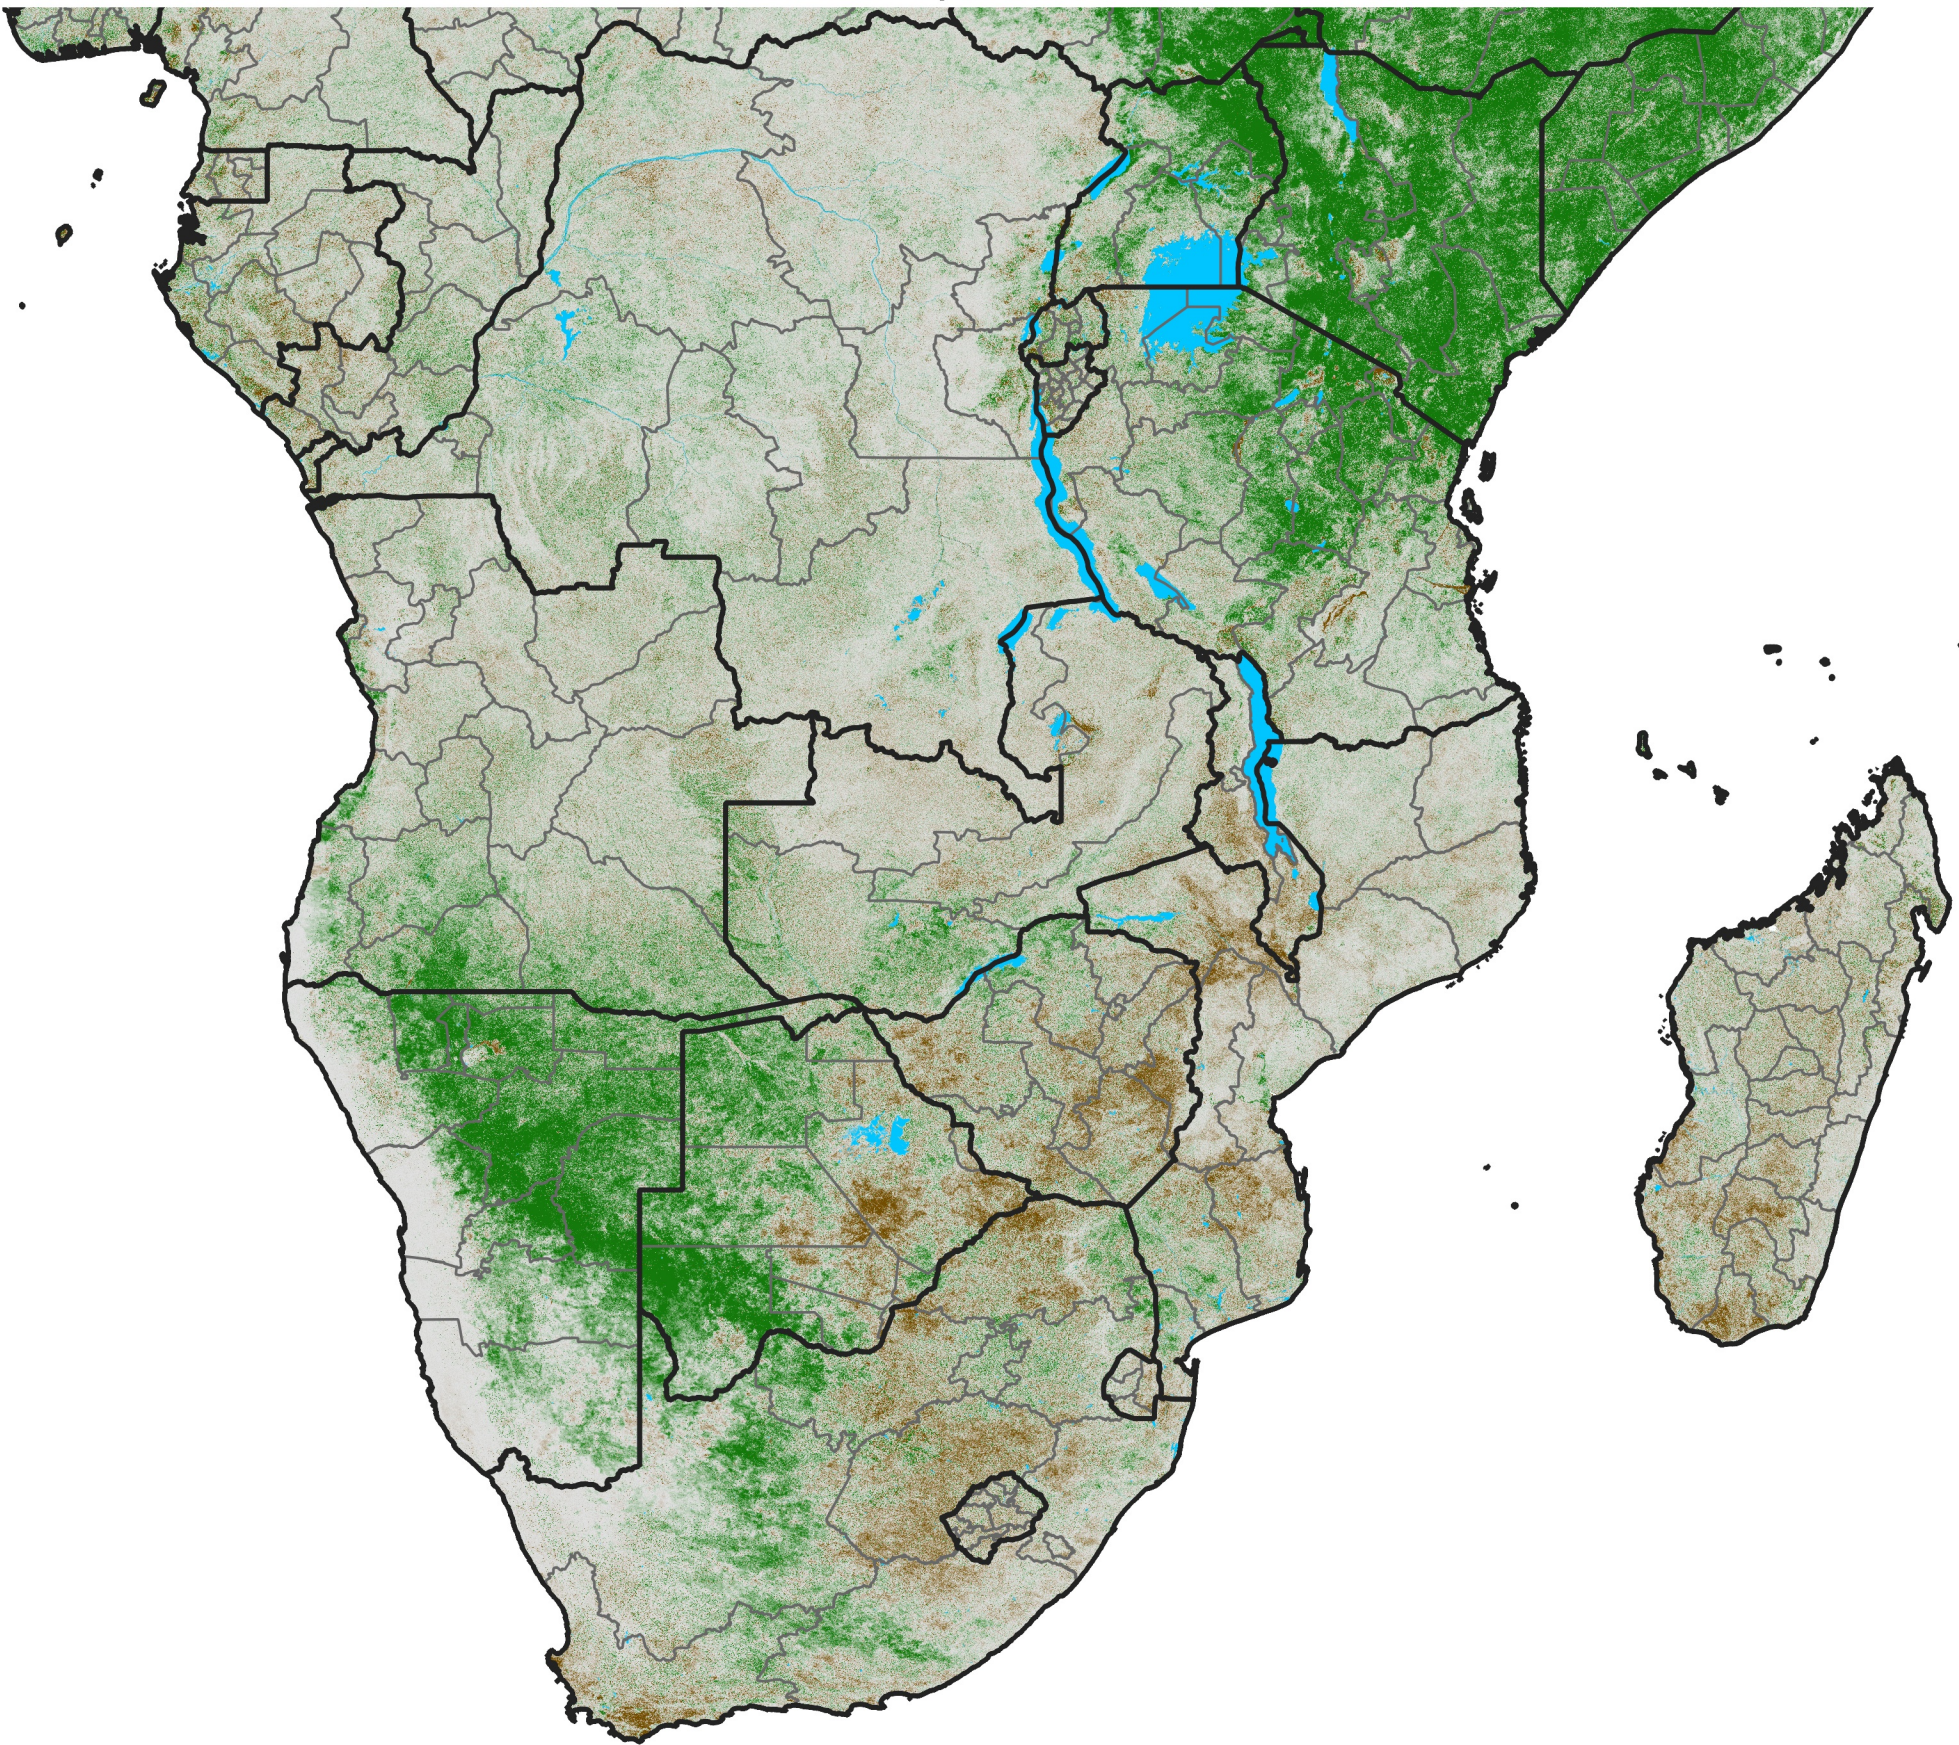

# Southern Africa NDVI Difference

2020 minus 2019

Period 12 / April 21 - 30, 2020

### NDVI Difference

< -0.3   -0.2   -0.1   -0.05   0.05   0.1   0.2   >0.3

Negative

No Difference

Positive