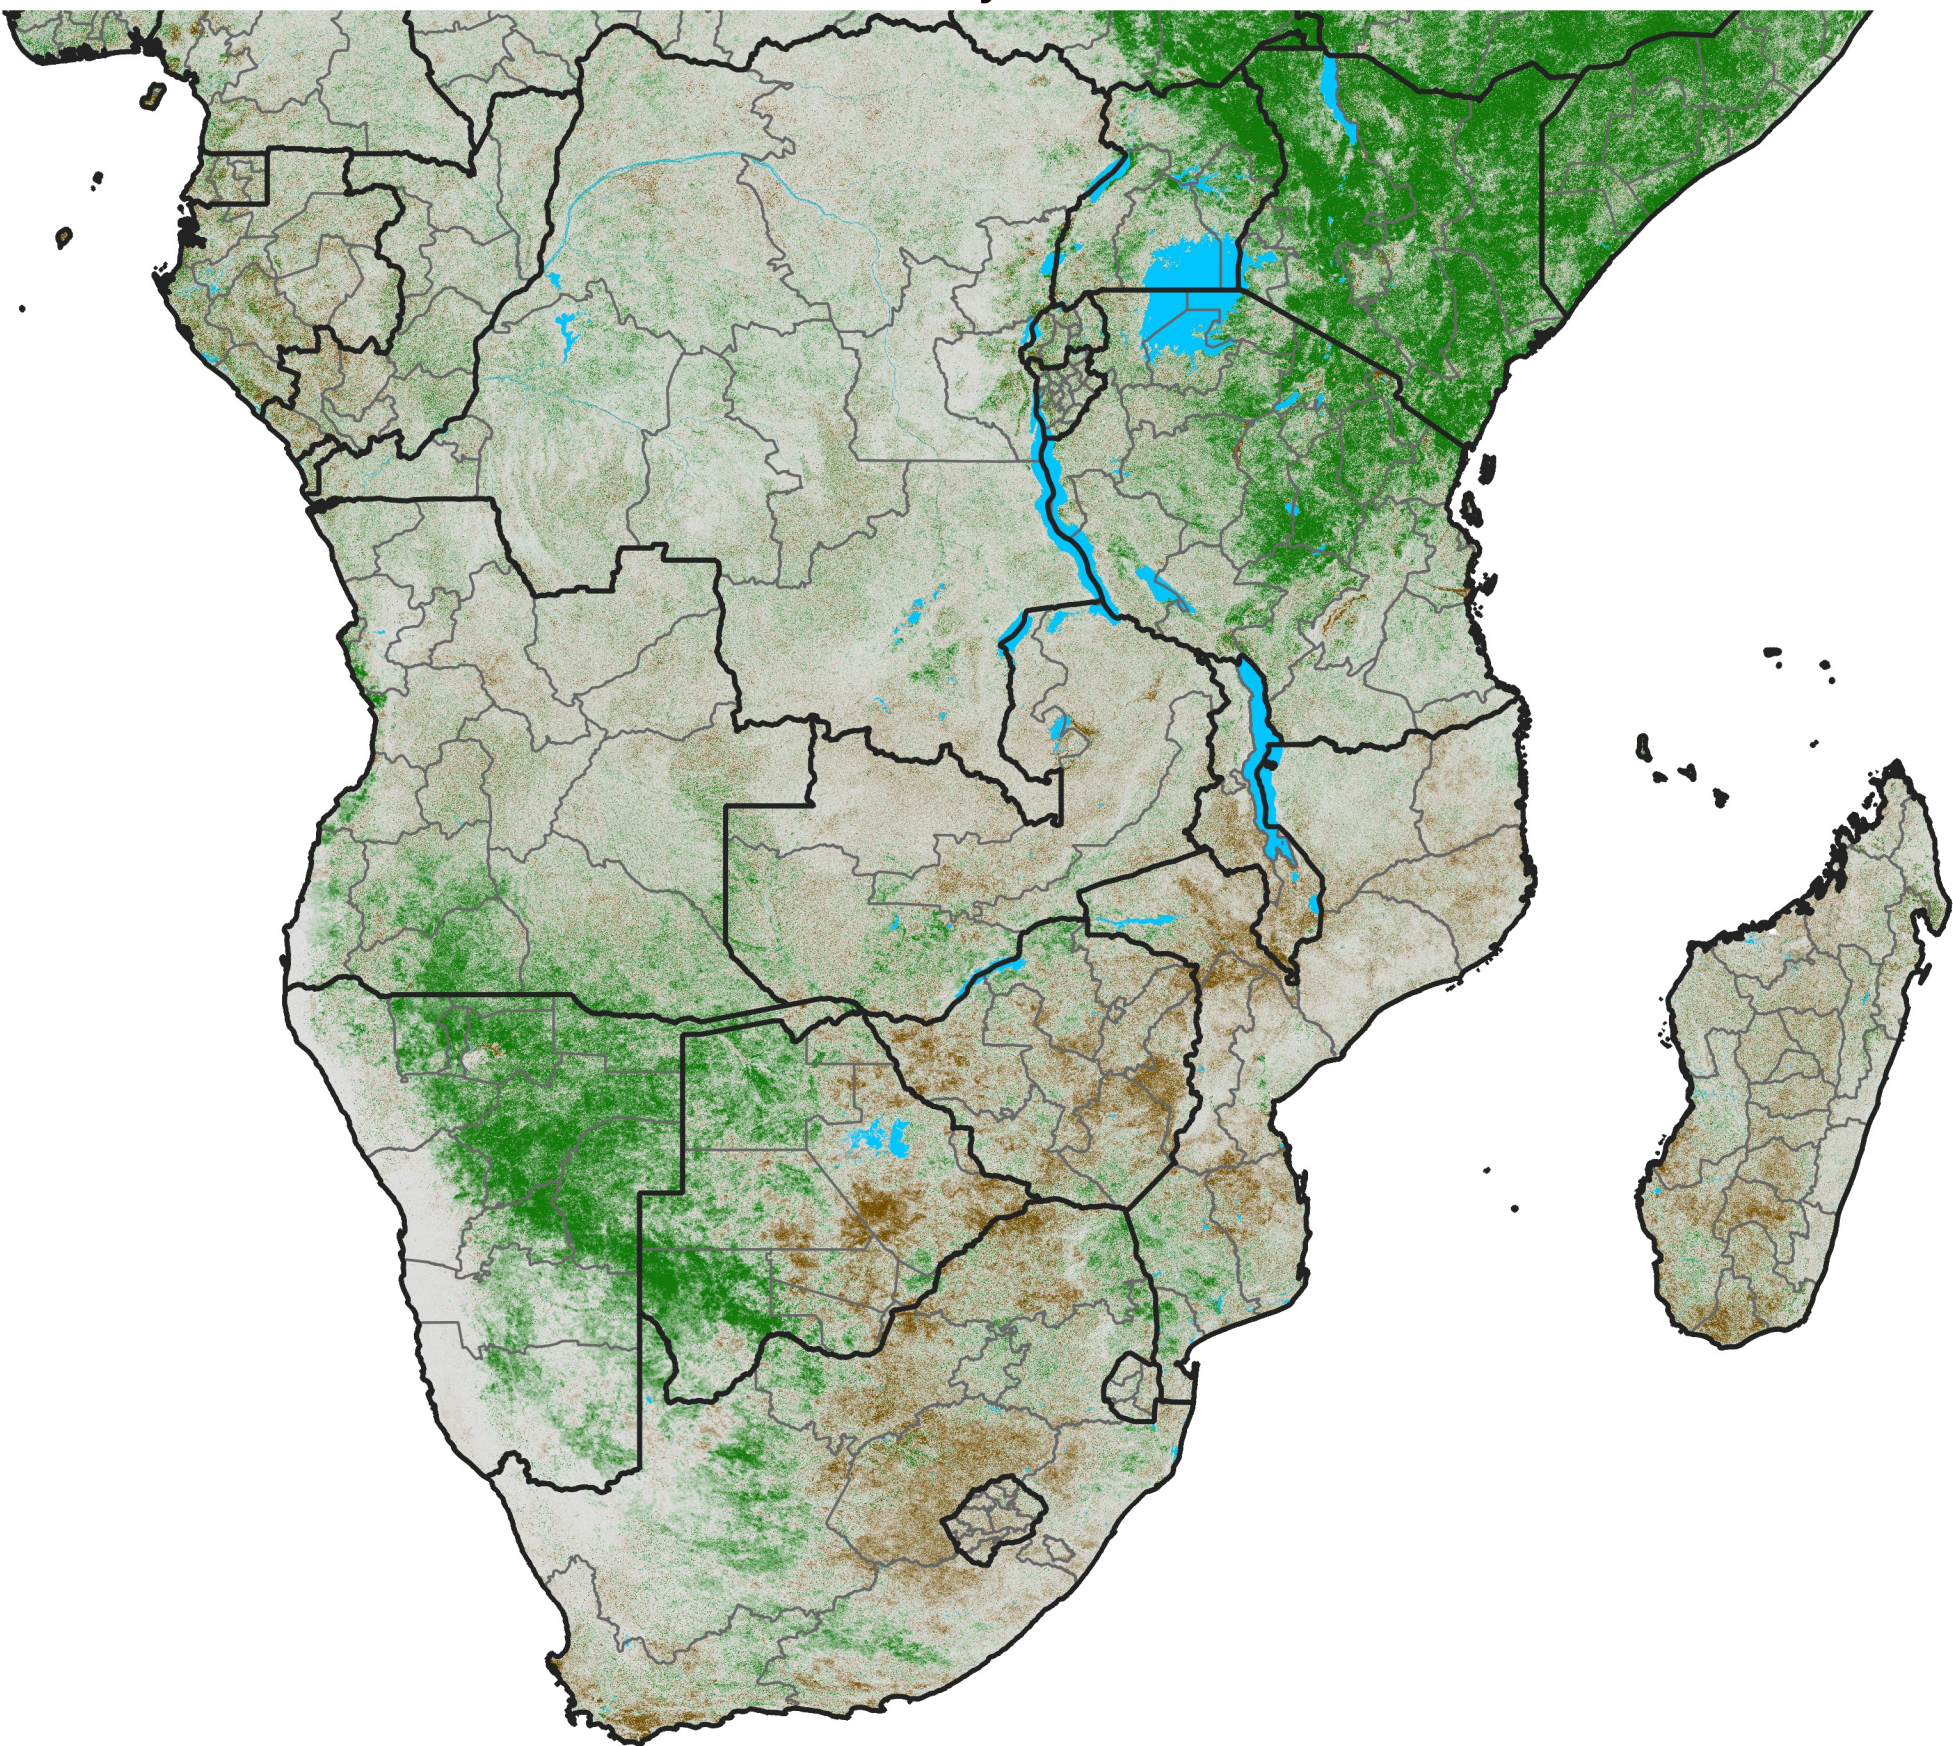

# Southern Africa NDVI Difference

2020 minus 2019

Period 13 / May 01 - 10, 2020

## NDVI Difference

< -0.3   -0.2   -0.1   -0.05   0.05   0.1   0.2   >0.3

Negative

No Difference

Positive