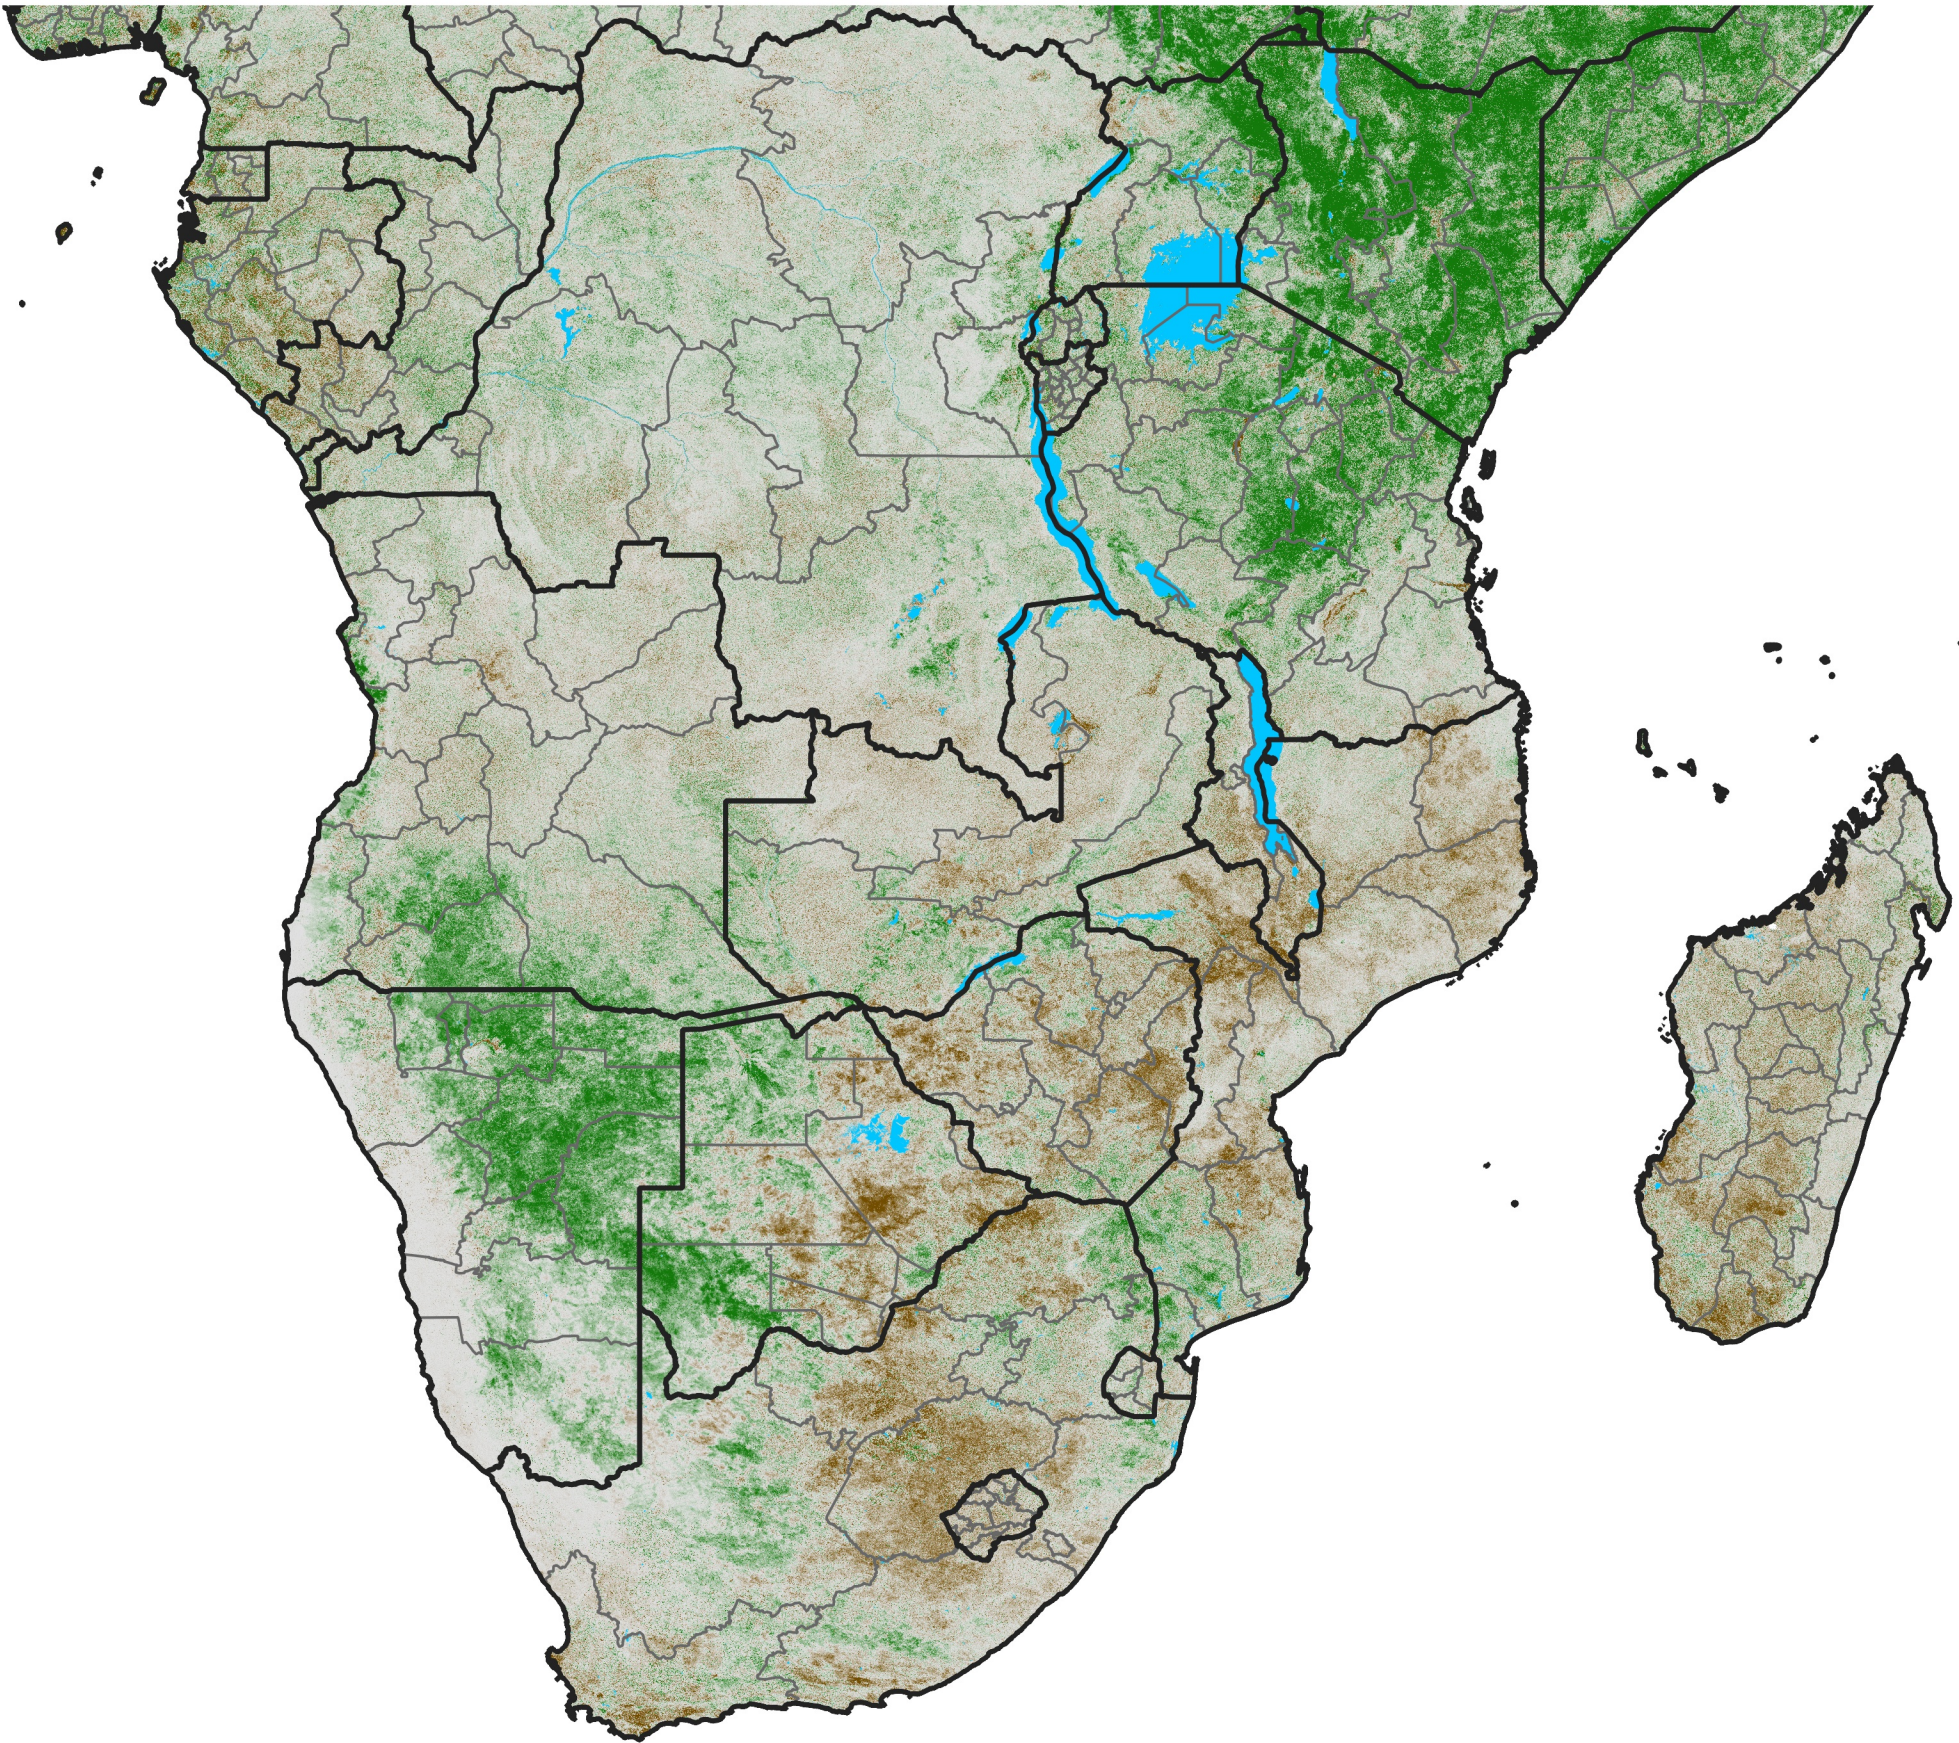

# Southern Africa NDVI Difference

2020 minus 2019

Period 14 / May 11 - 20, 2020

### NDVI Difference

< -0.3   -0.2   -0.1   -0.05   0.05   0.1   0.2   >0.3

Negative

No Difference

Positive