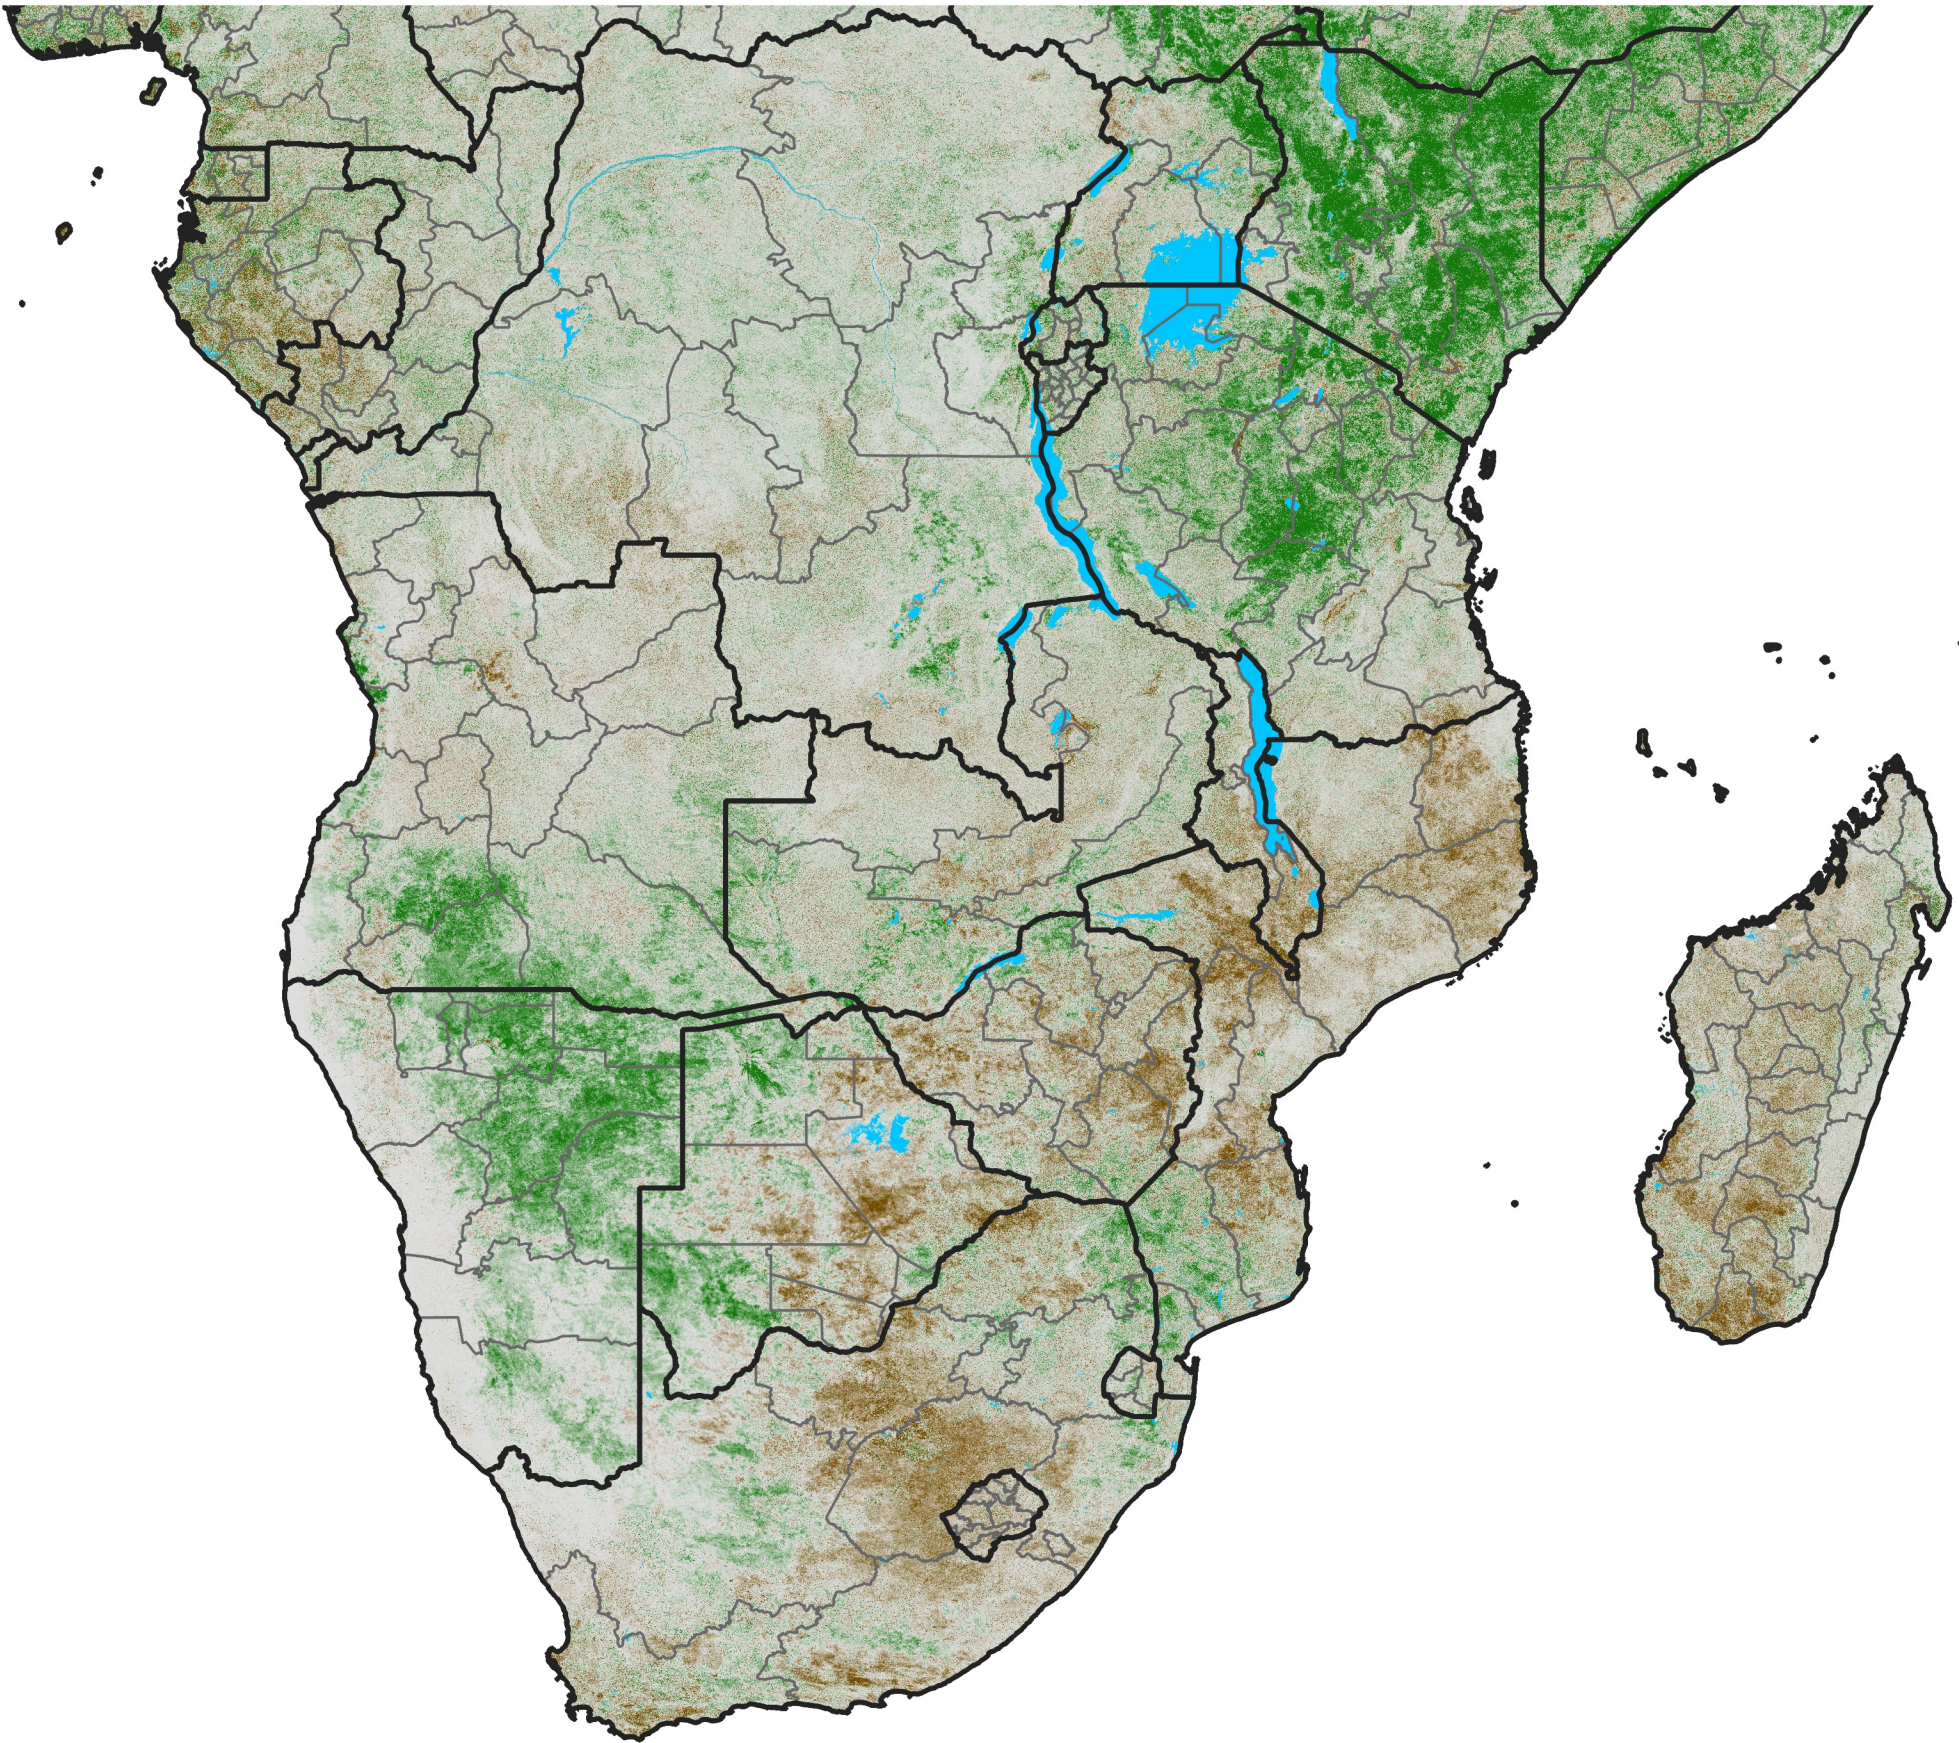

Southern Africa

NDVI Difference

2020 minus 2019

Period 15 / May 21 - 31, 2020

NDVI Difference

< -0.3 -0.2 -0.1 -0.05 0.05 0.1 0.2 >0.3

Negative

No Difference