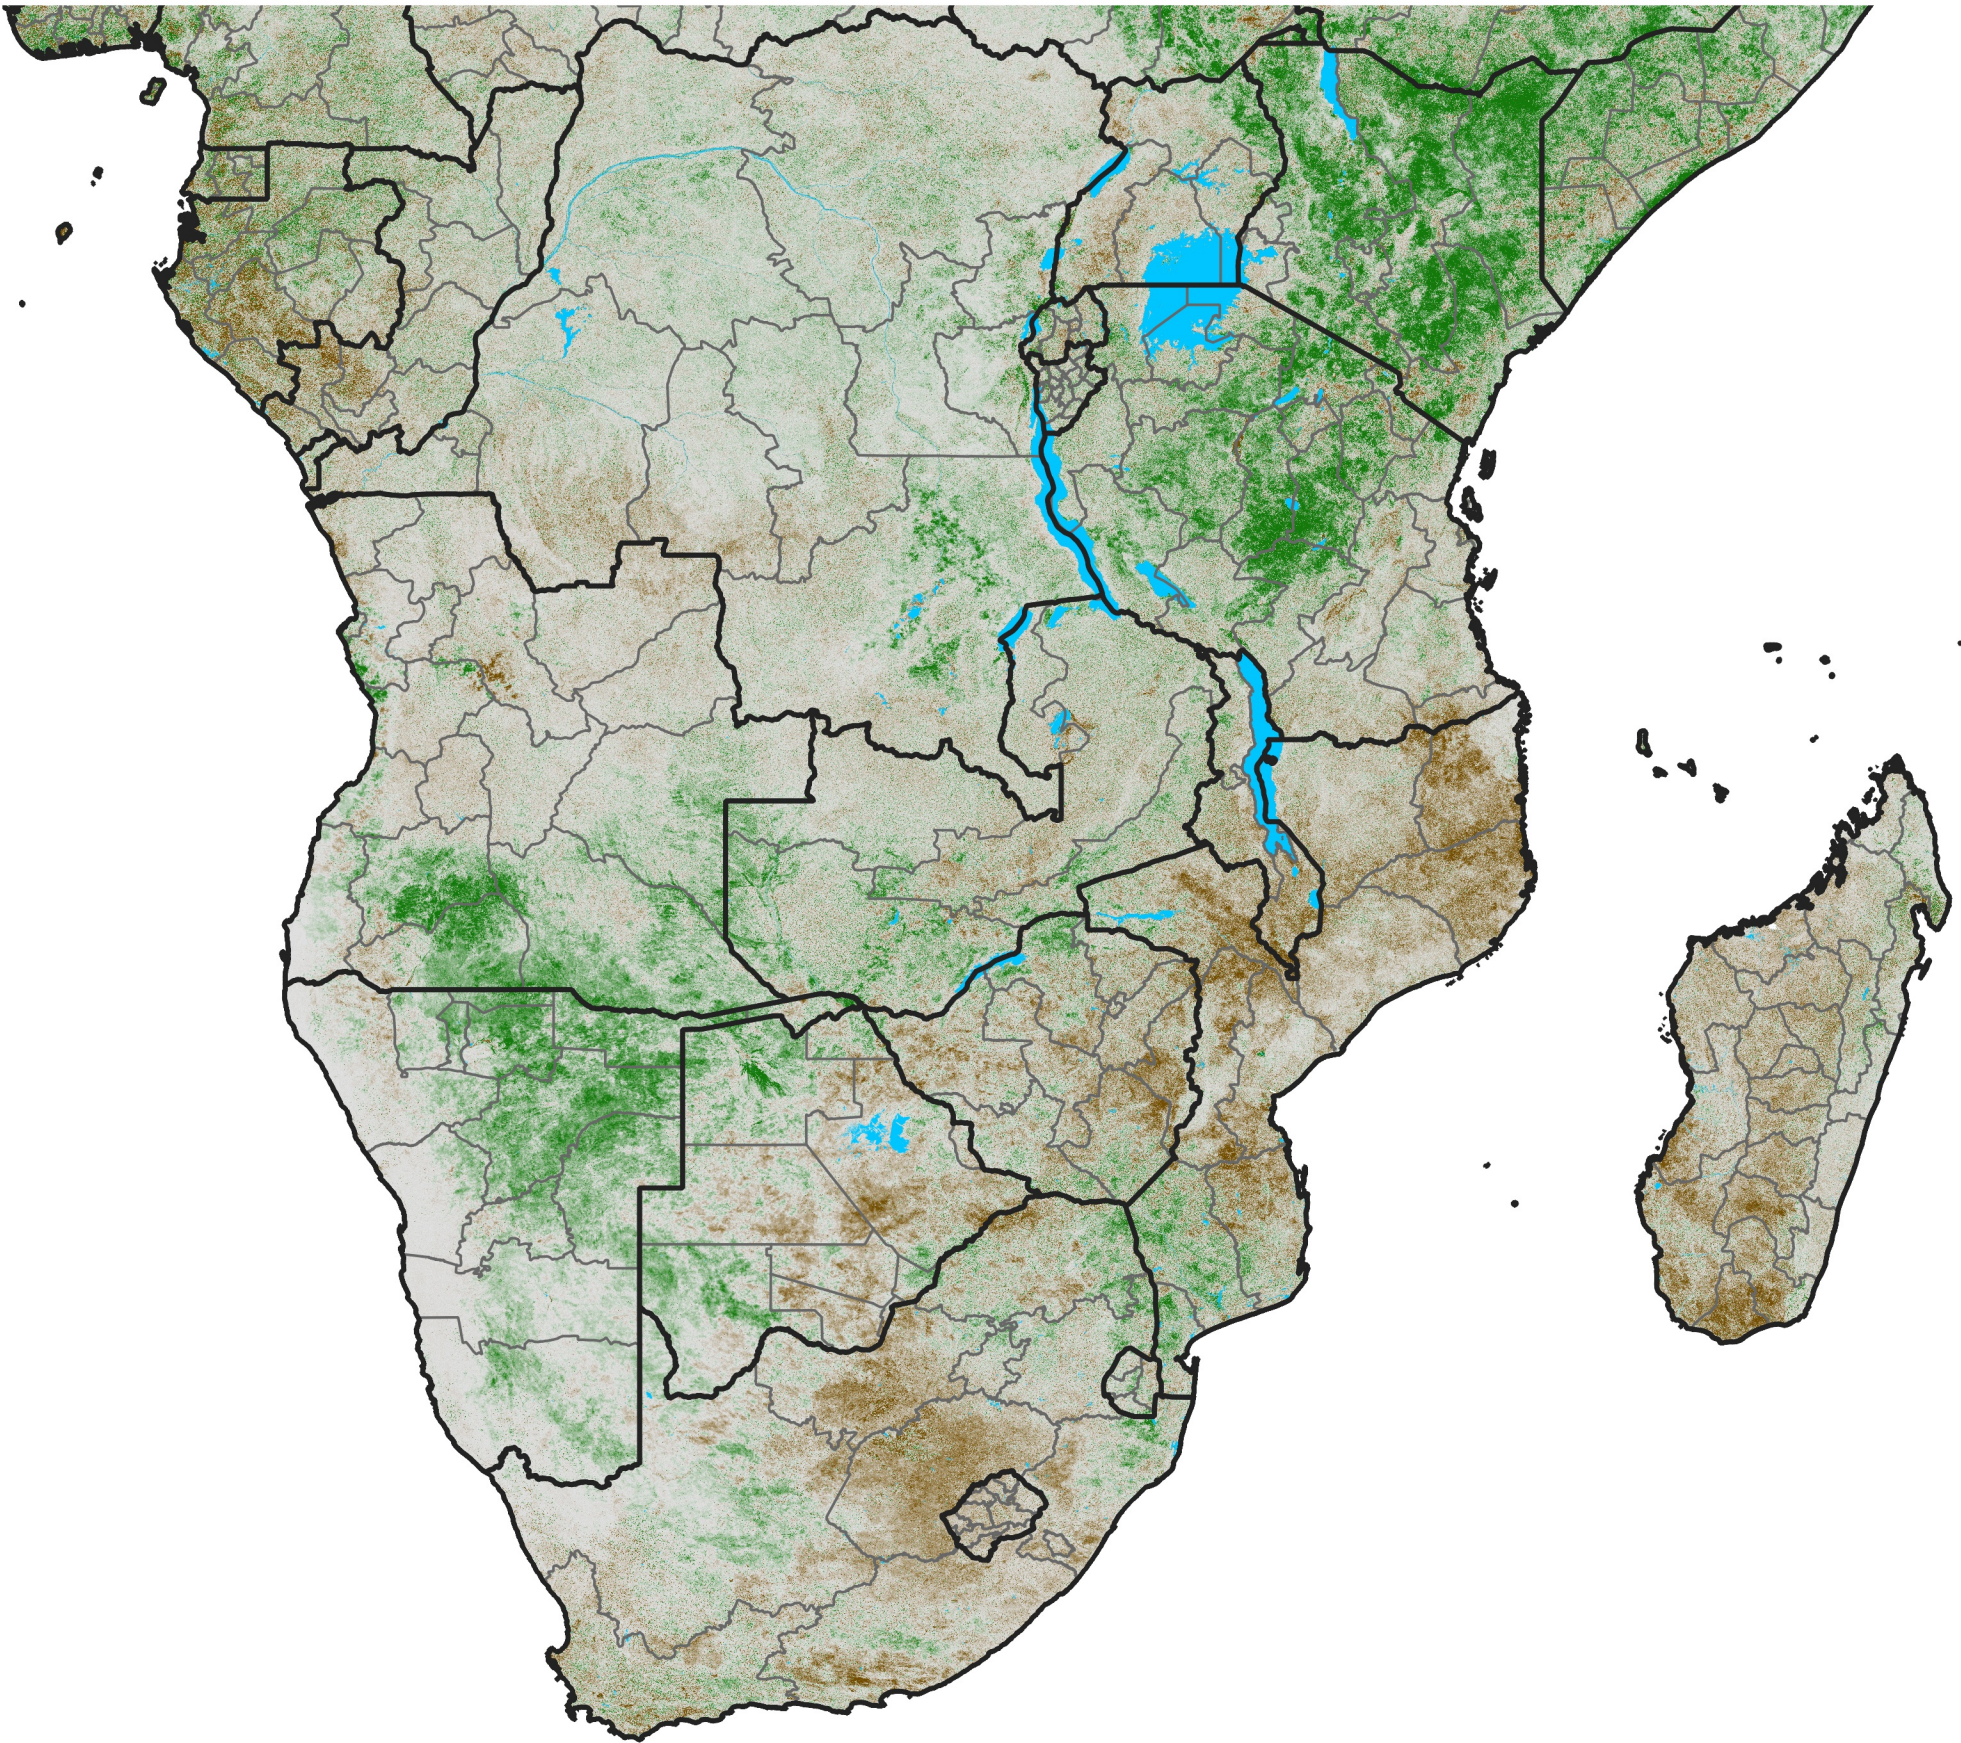

Southern Africa NDVI Difference

2020 minus 2019

Period 16 / June 01 - 10, 2020

NDVI Difference

< -0.3 -0.2 -0.1 -0.05 0.05 0.1 0.2 >0.3

Negative

No Difference

Positive