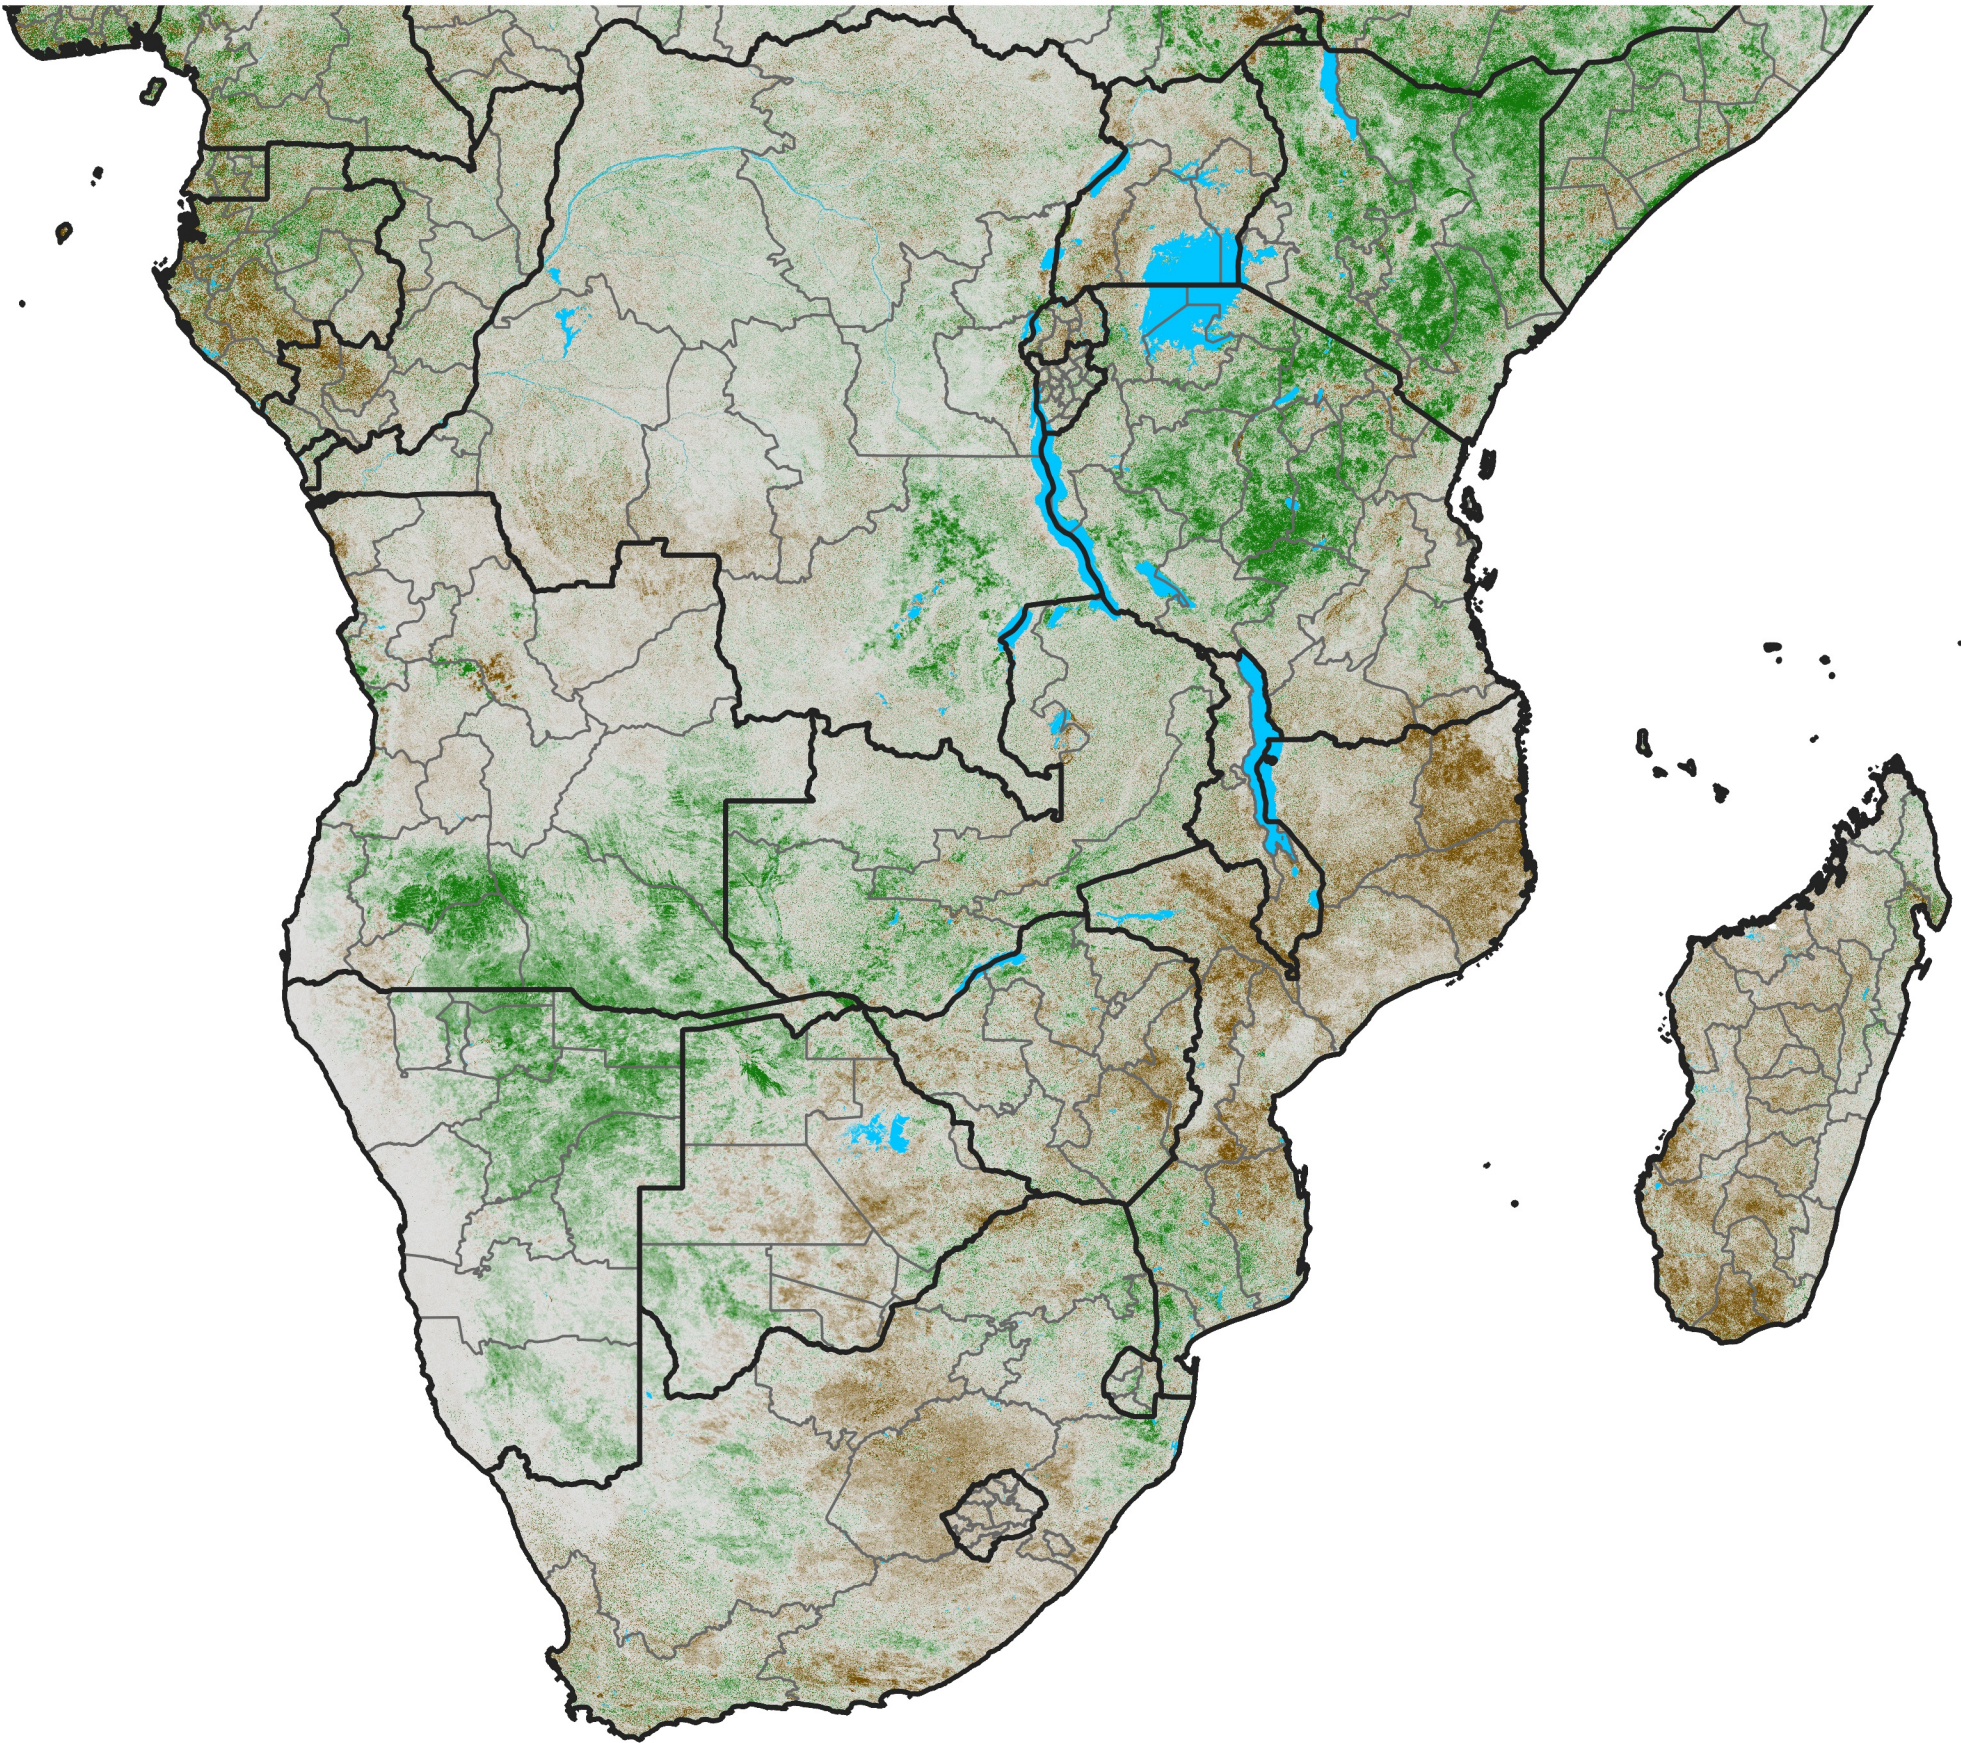

# Southern Africa NDVI Difference

2020 minus 2019

Period 17 / June 11 - 20, 2020

## NDVI Difference

< -0.3   -0.2   -0.1   -0.05   0.05   0.1   0.2   > 0.3

Negative

No Difference

Positive