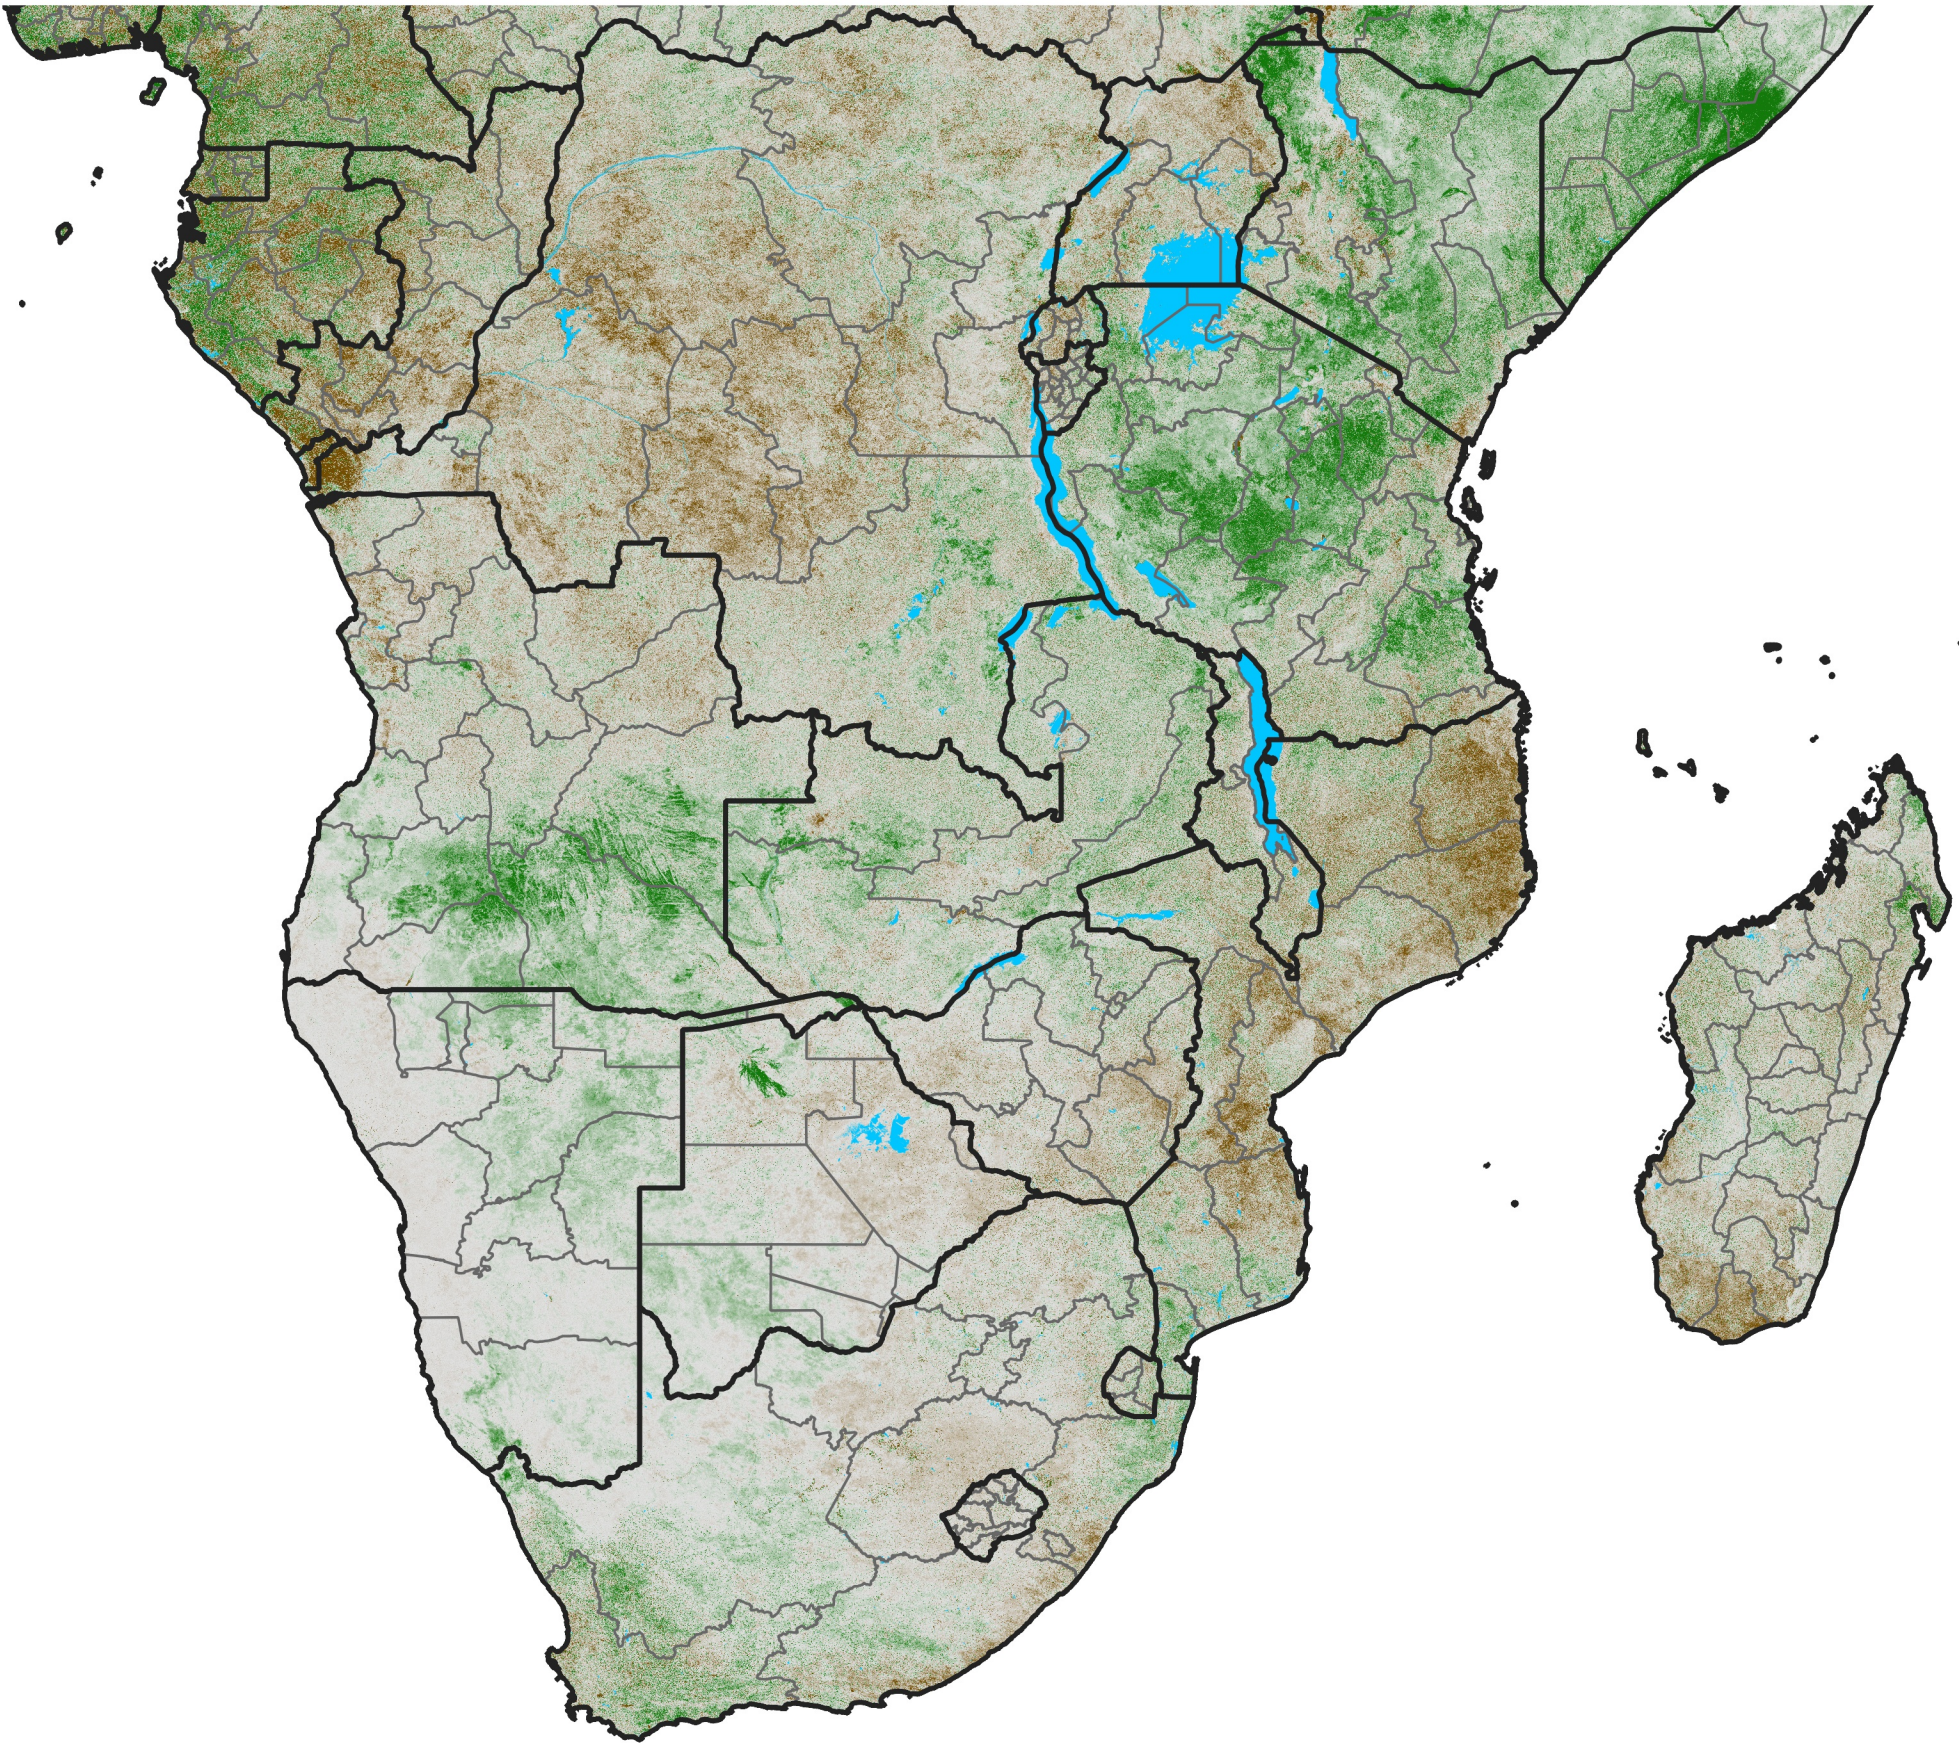

# Southern Africa

## NDVI Difference

2020 minus 2019

Period 23 / August 11 - 20, 2020

### NDVI Difference

< -0.3   -0.2   -0.1   -0.05   0.05   0.1   0.2   > 0.3

Negative

No Difference

Positive