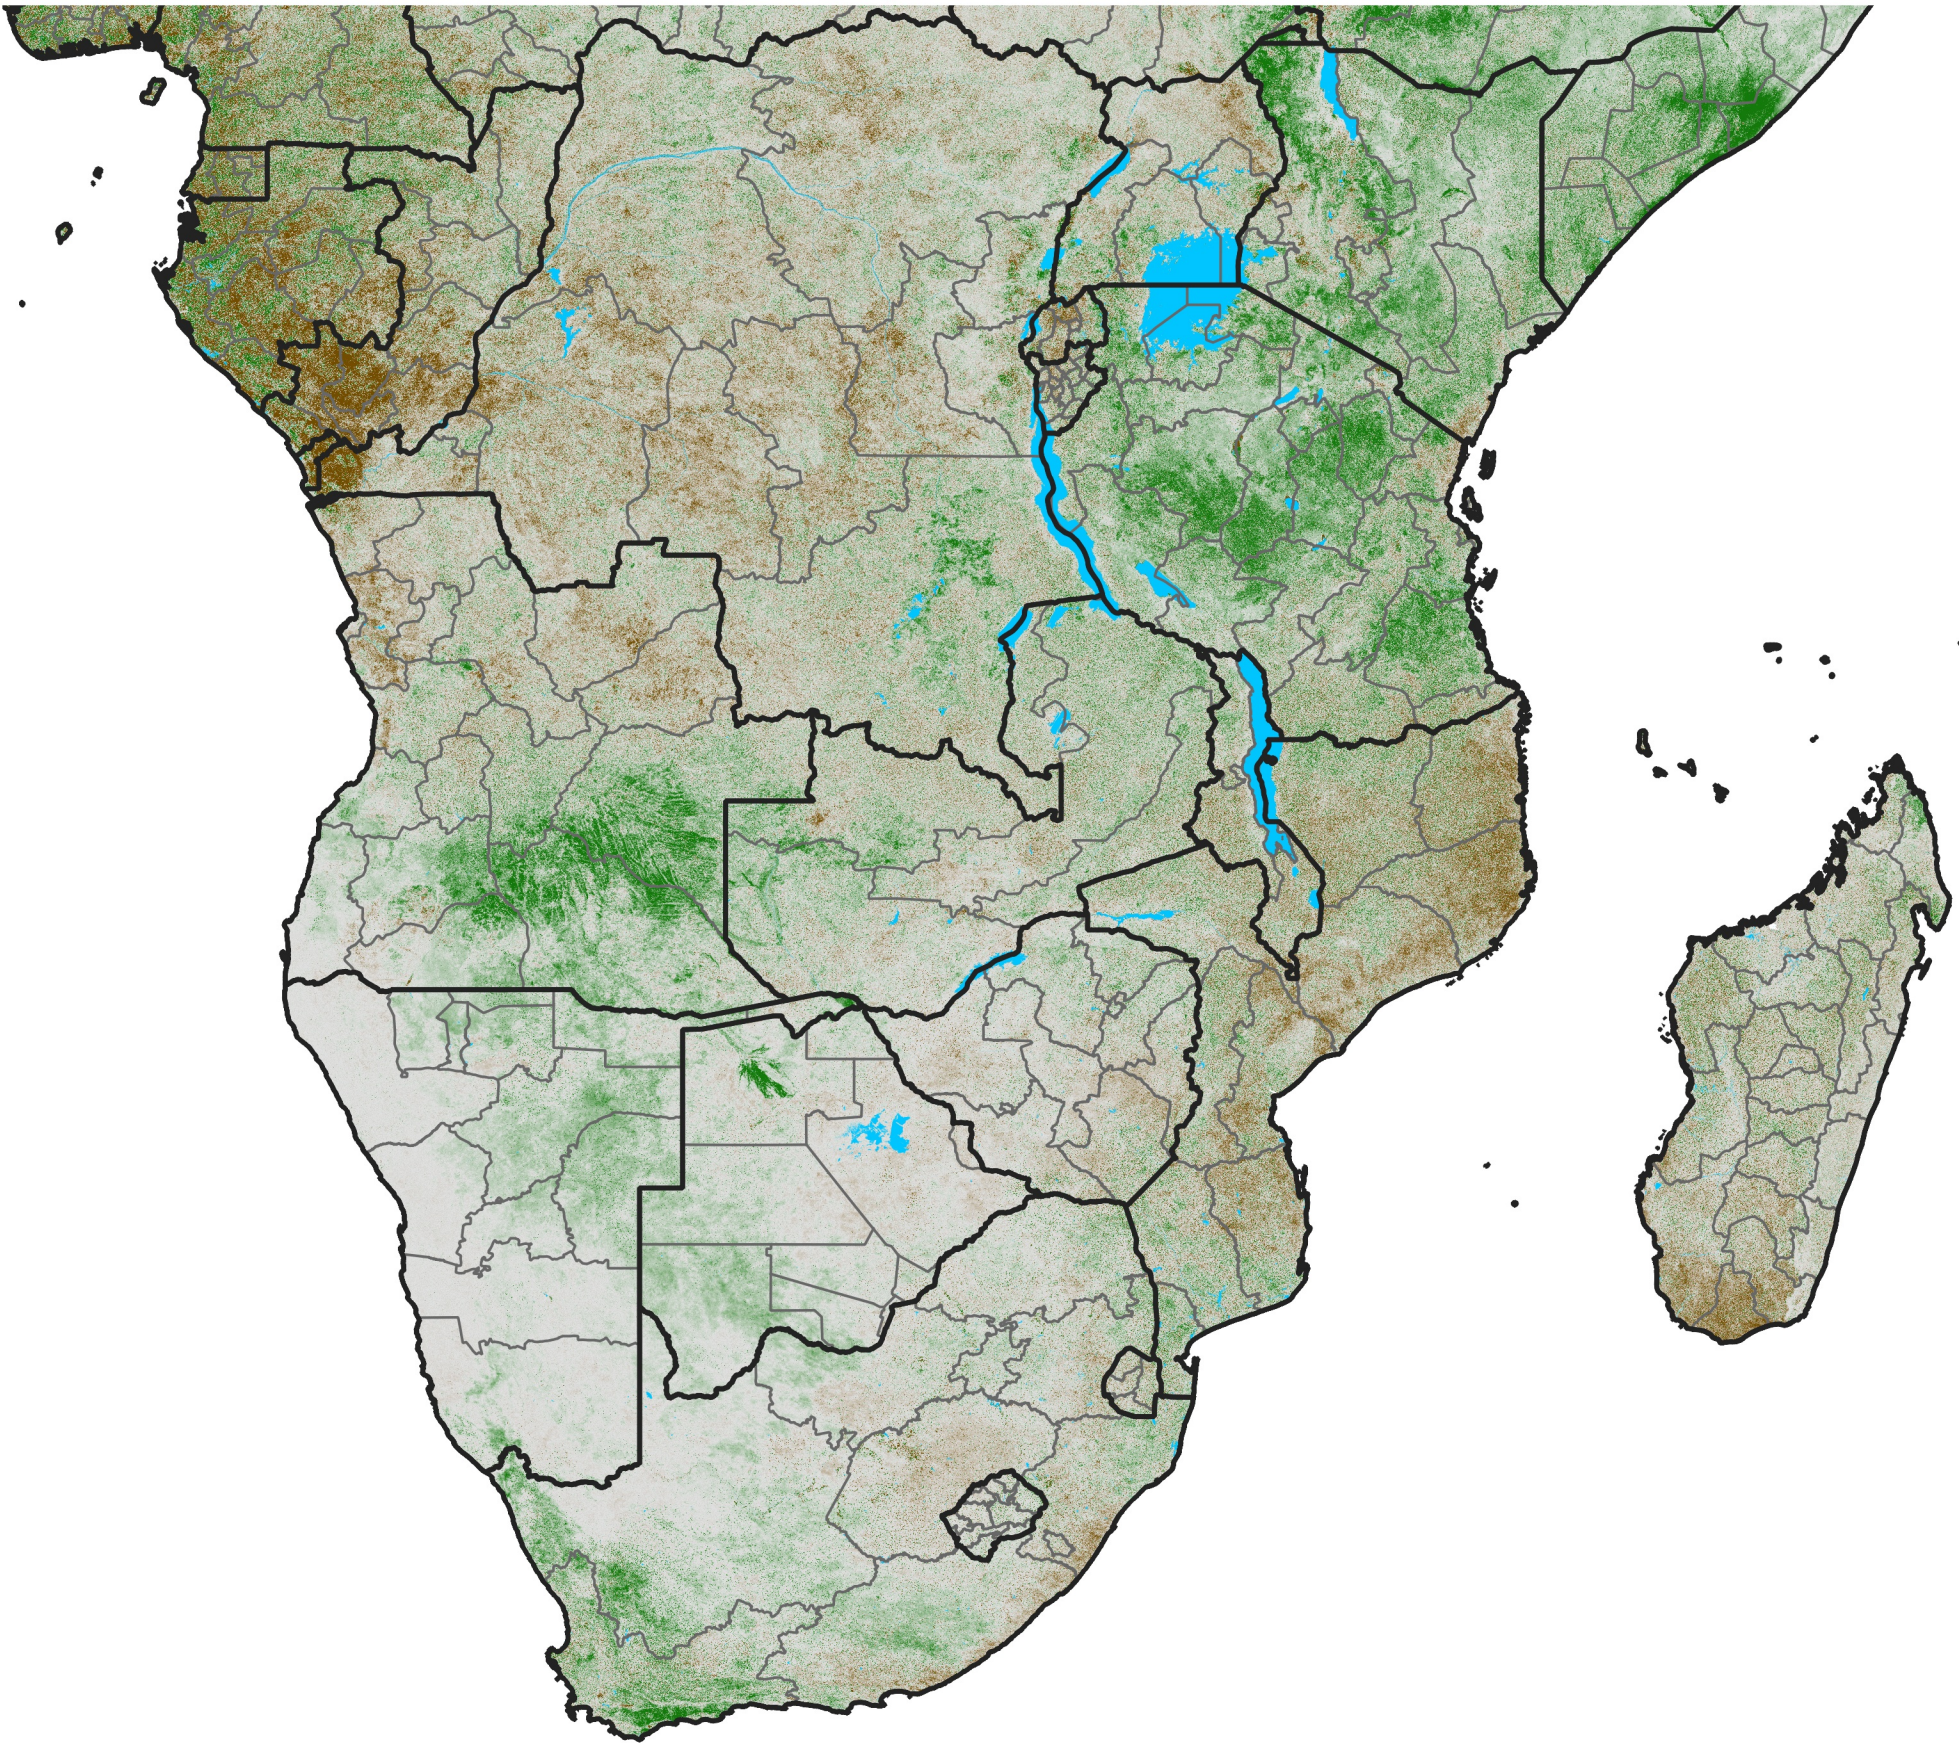

Southern Africa NDVI Difference

2020 minus 2019

Period 25 / September 01 - 10, 2020

NDVI Difference

< -0.3 -0.2 -0.1 -0.05 0.05 0.1 0.2 >0.3

Negative

No Difference

Positive