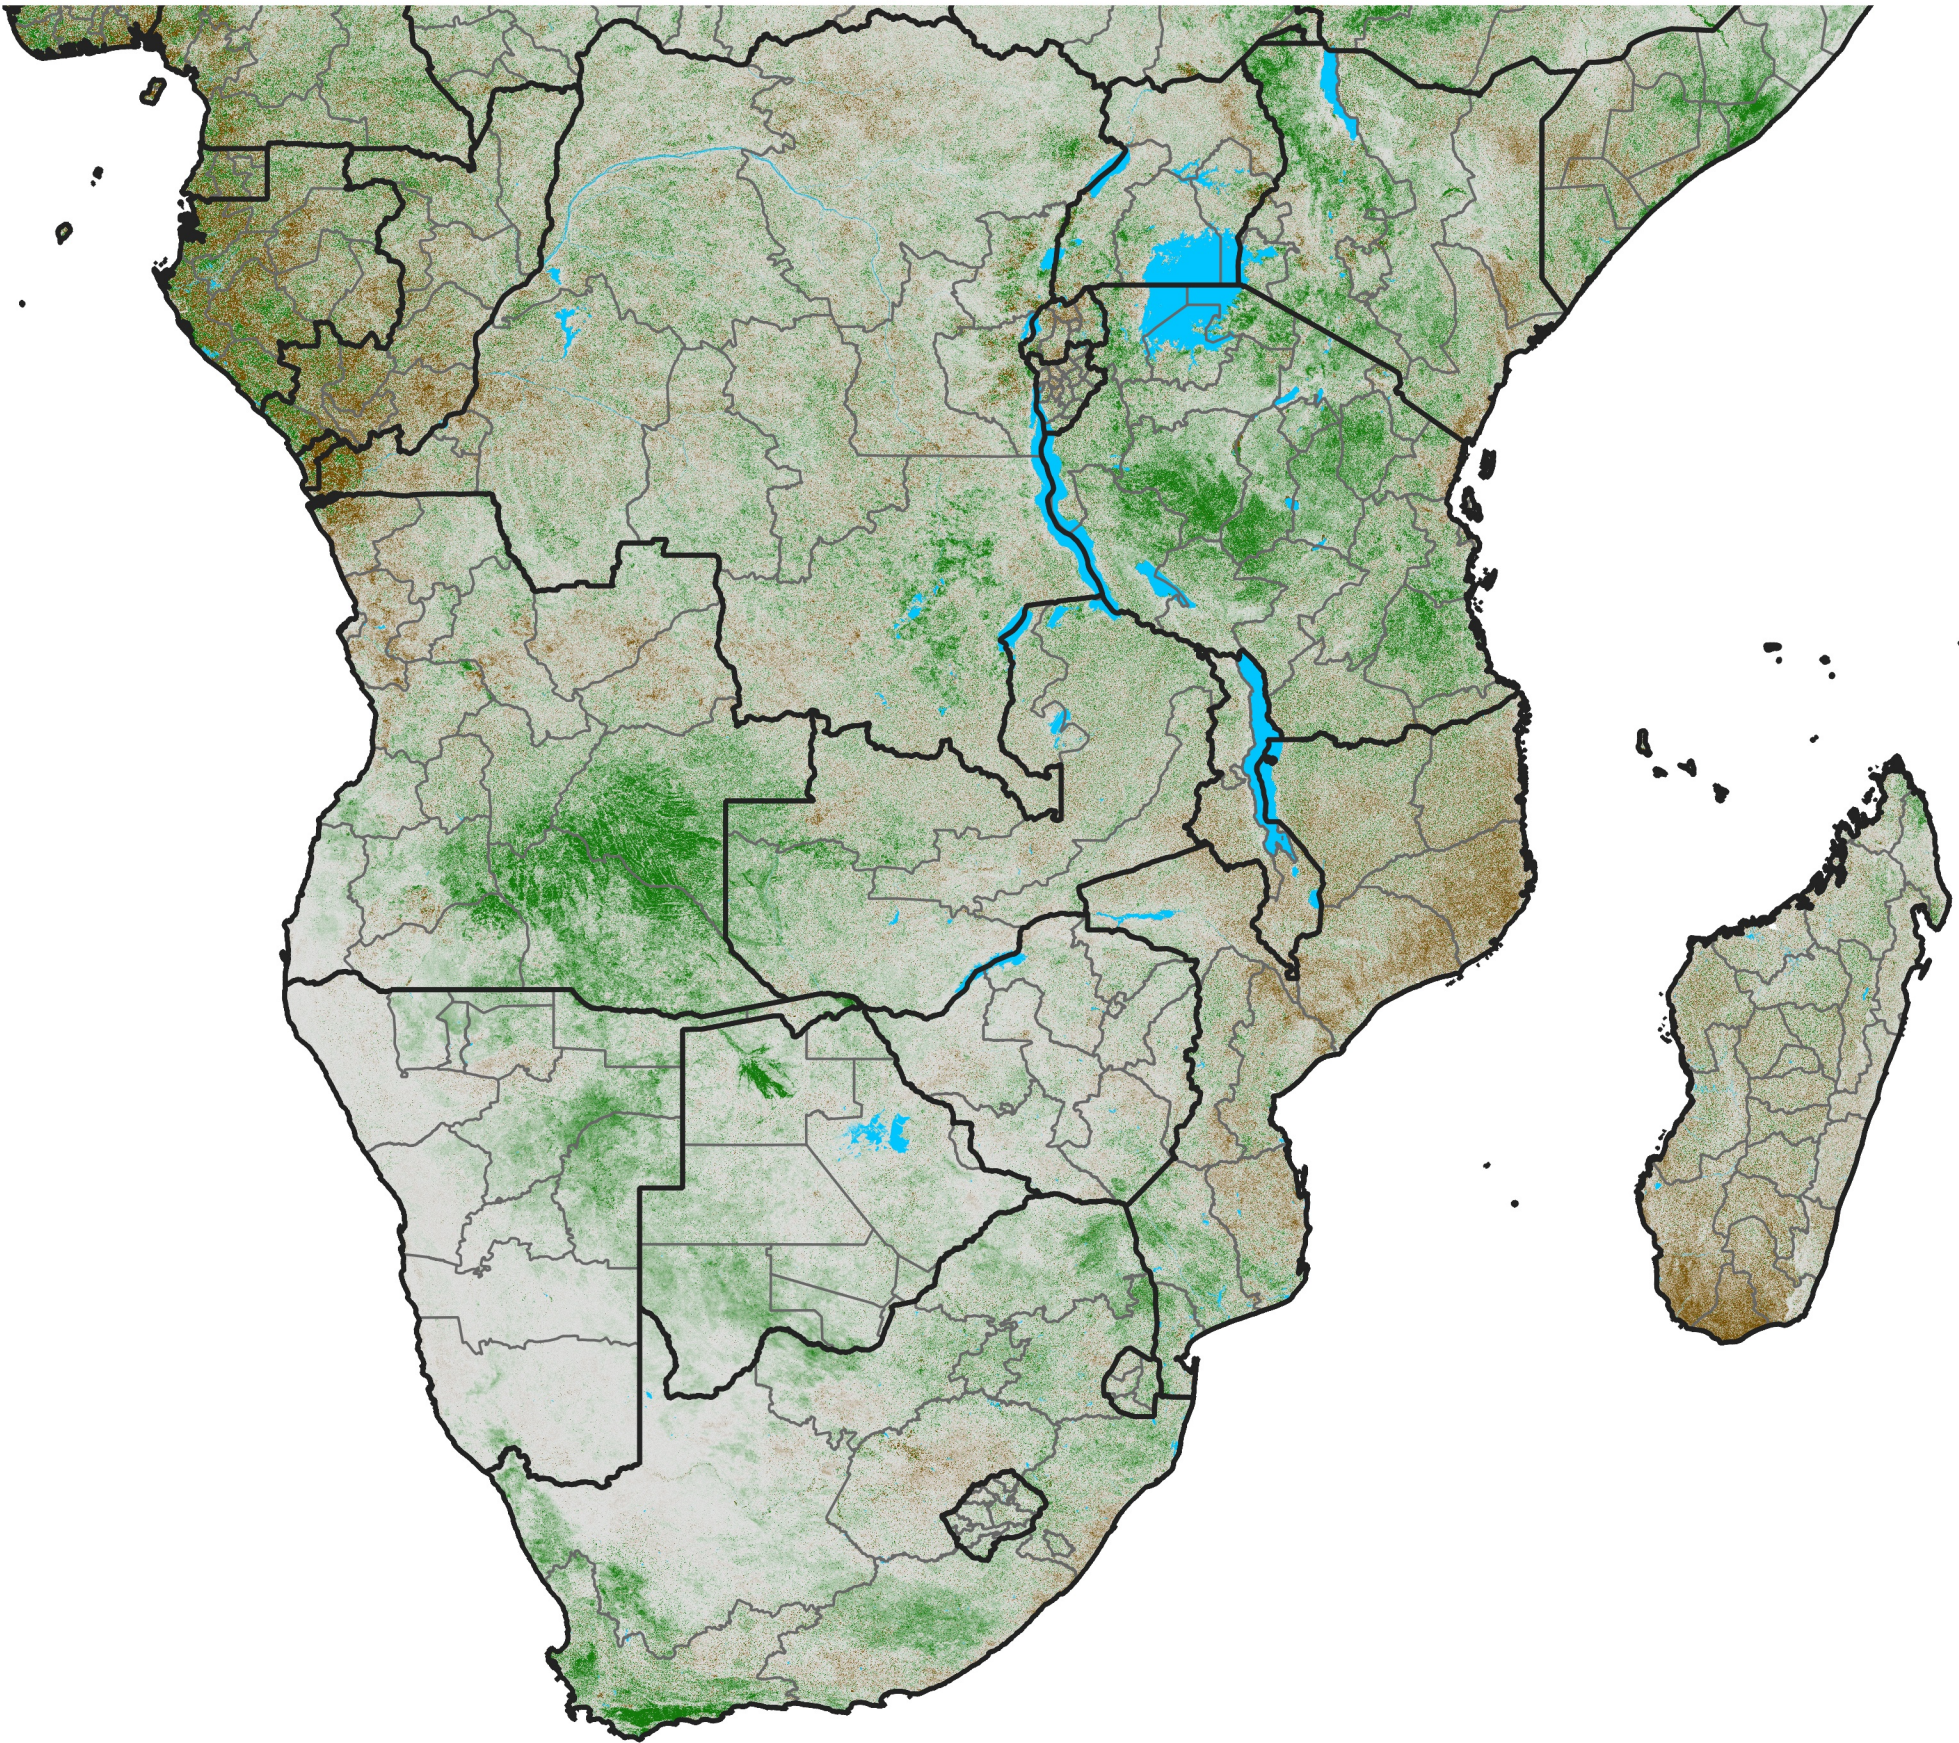

# Southern Africa NDVI Difference

2020 minus 2019

Period 27 / September 21 - 30, 2020

### NDVI Difference

< -0.3   -0.2   -0.1   -0.05   0.05   0.1   0.2   >0.3

Negative

No Difference

Positive