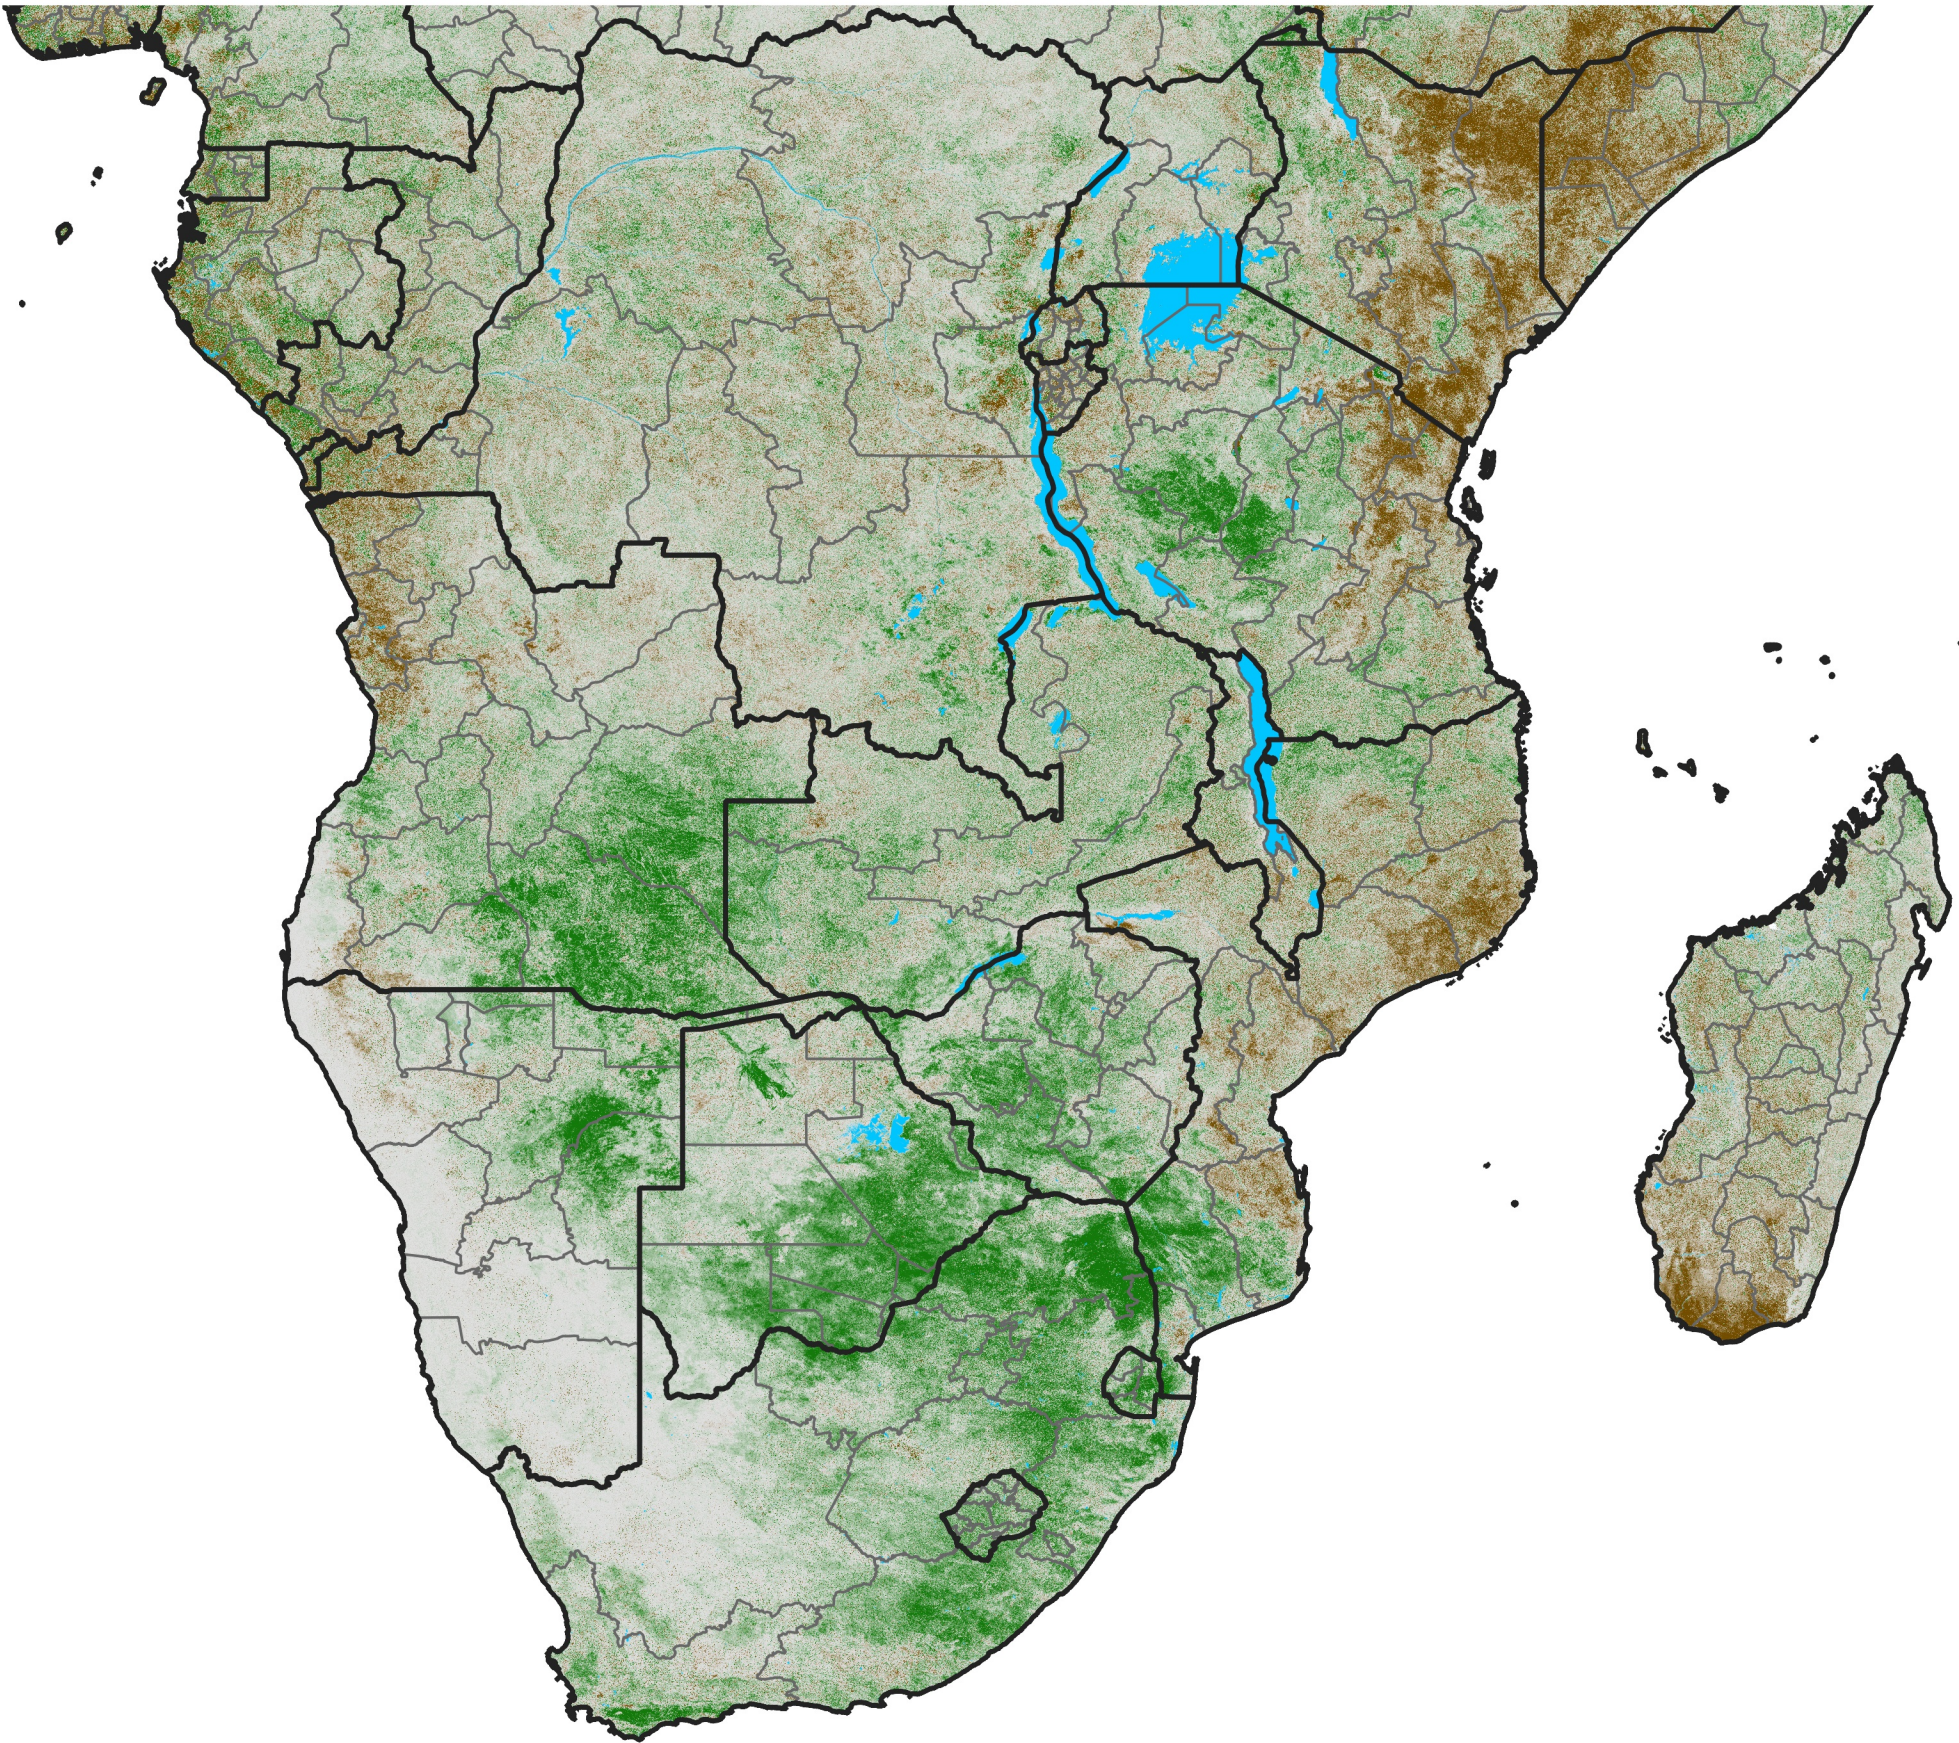

Southern Africa

NDVI Difference

2020 minus 2019

Period 30 / October 21 - 31, 2020

NDVI Difference

< -0.3 -0.2 -0.1 -0.05 0.05 0.1 0.2 >0.3

Negative

No Difference