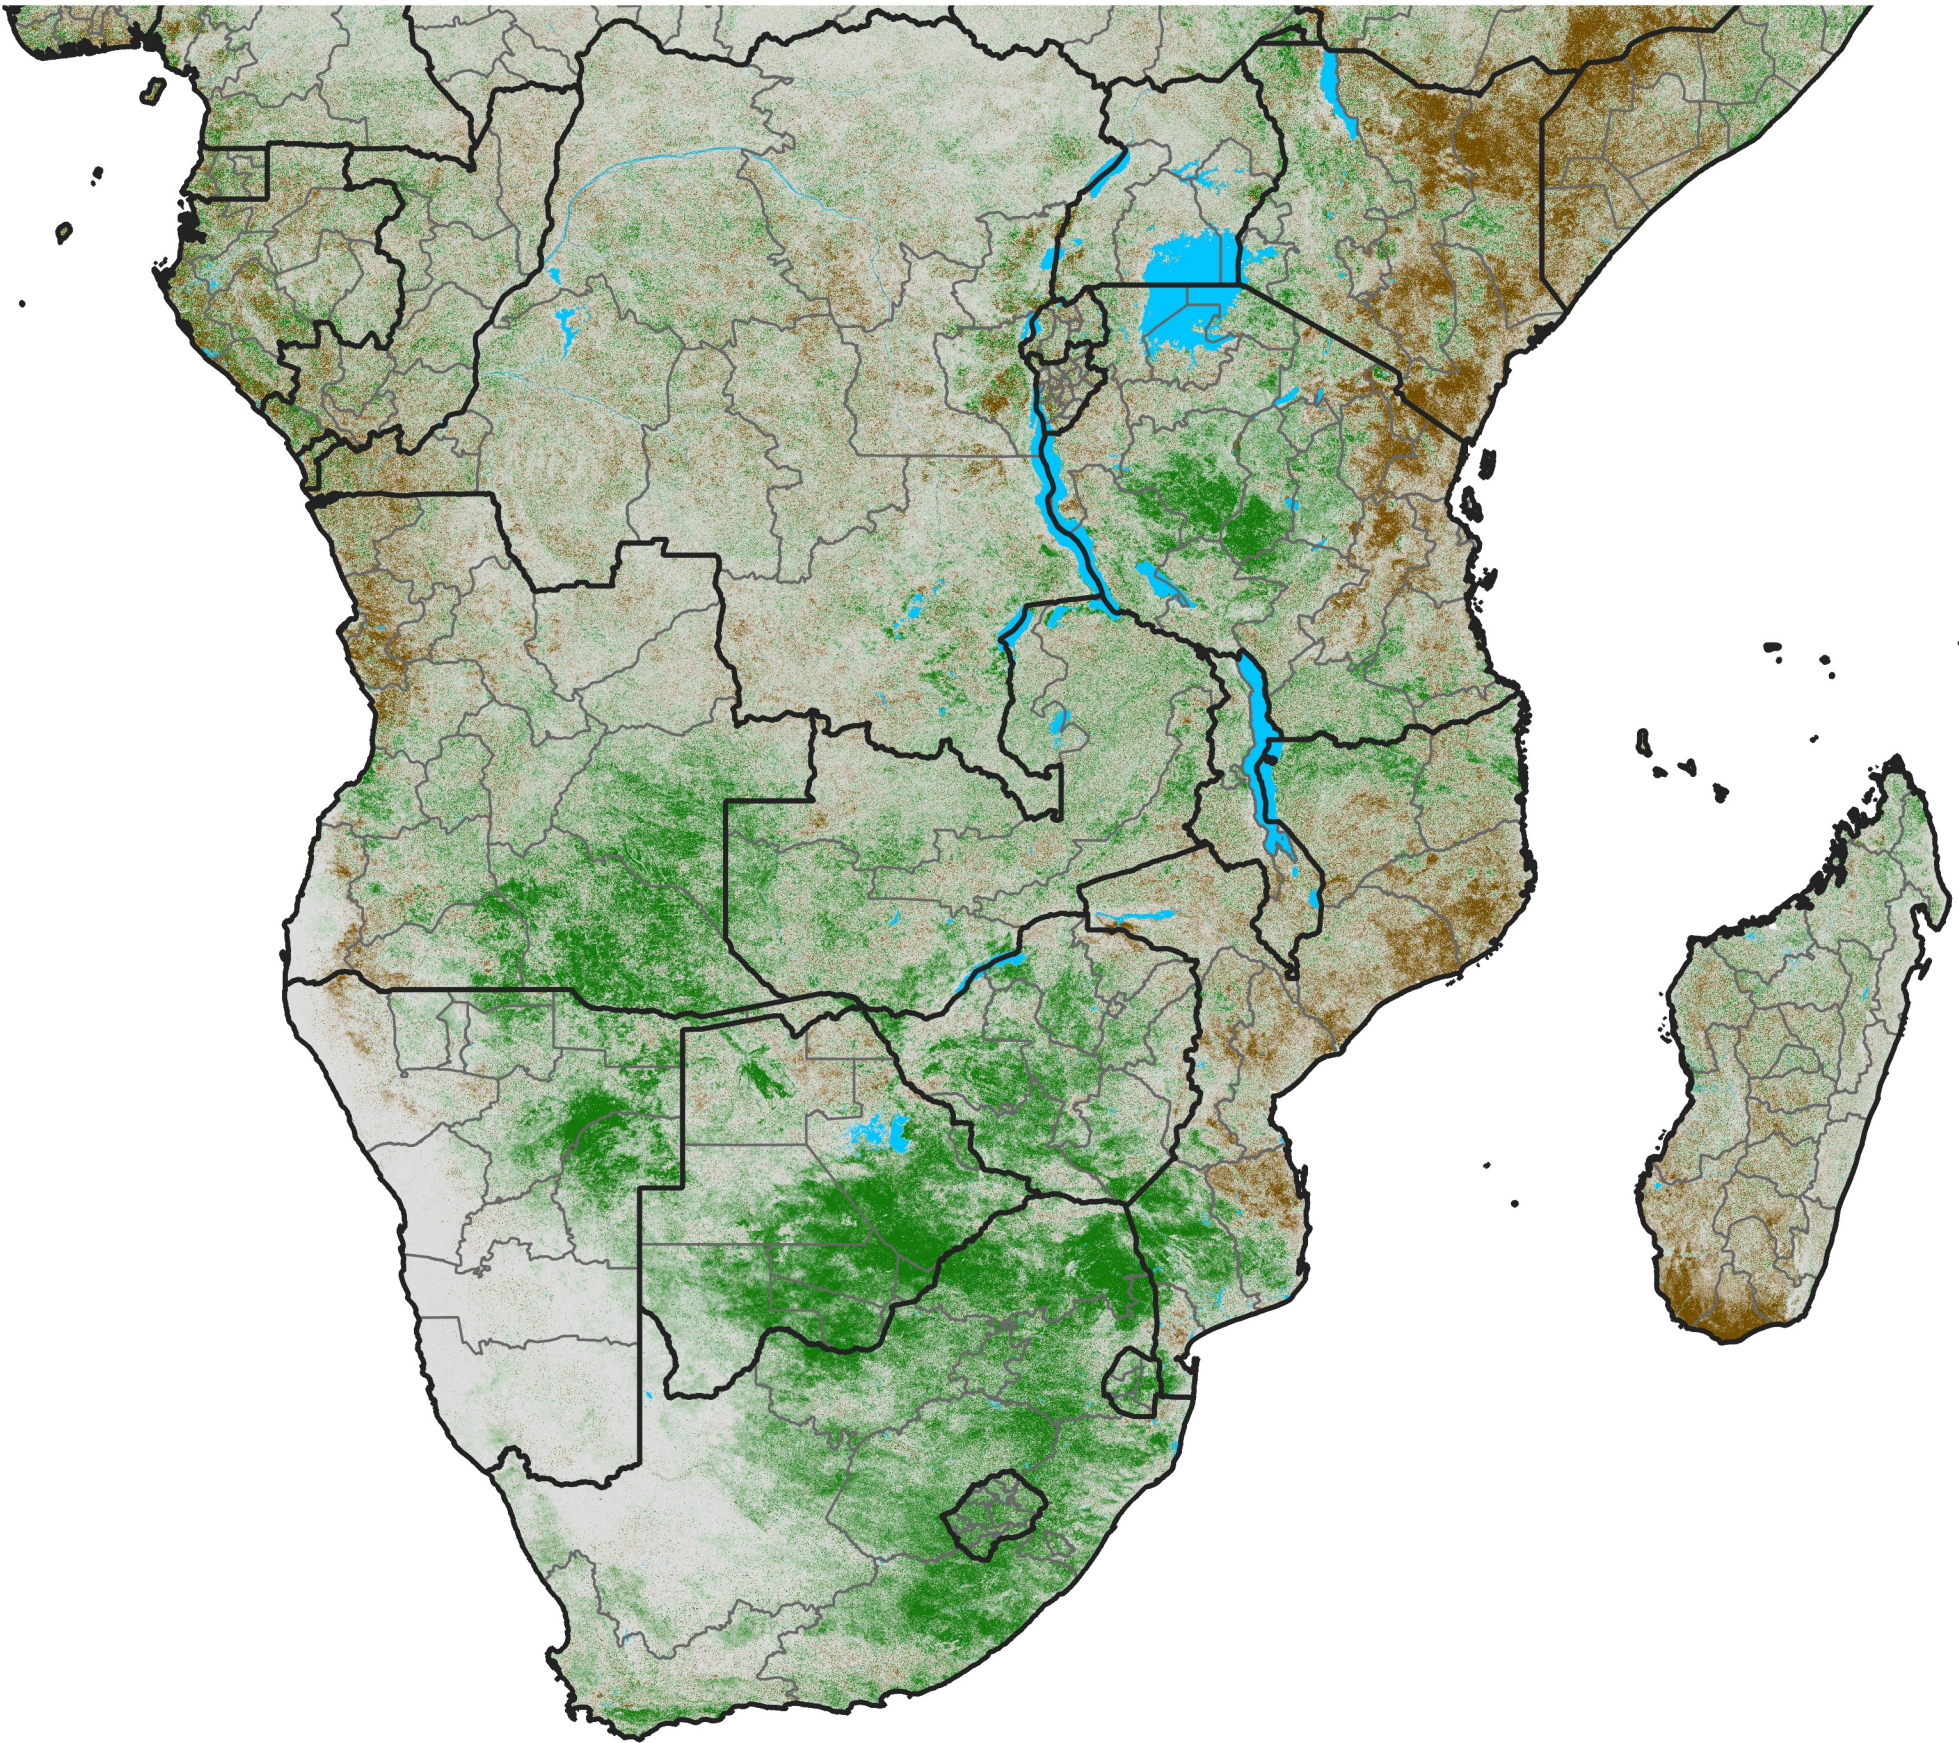

Southern Africa

NDVI Difference

2020 minus 2019

Period 31 / November 01 - 10, 2020

NDVI Difference

< -0.3 -0.2 -0.1 -0.05 0.05 0.1 0.2 >0.3

Negative

No Difference