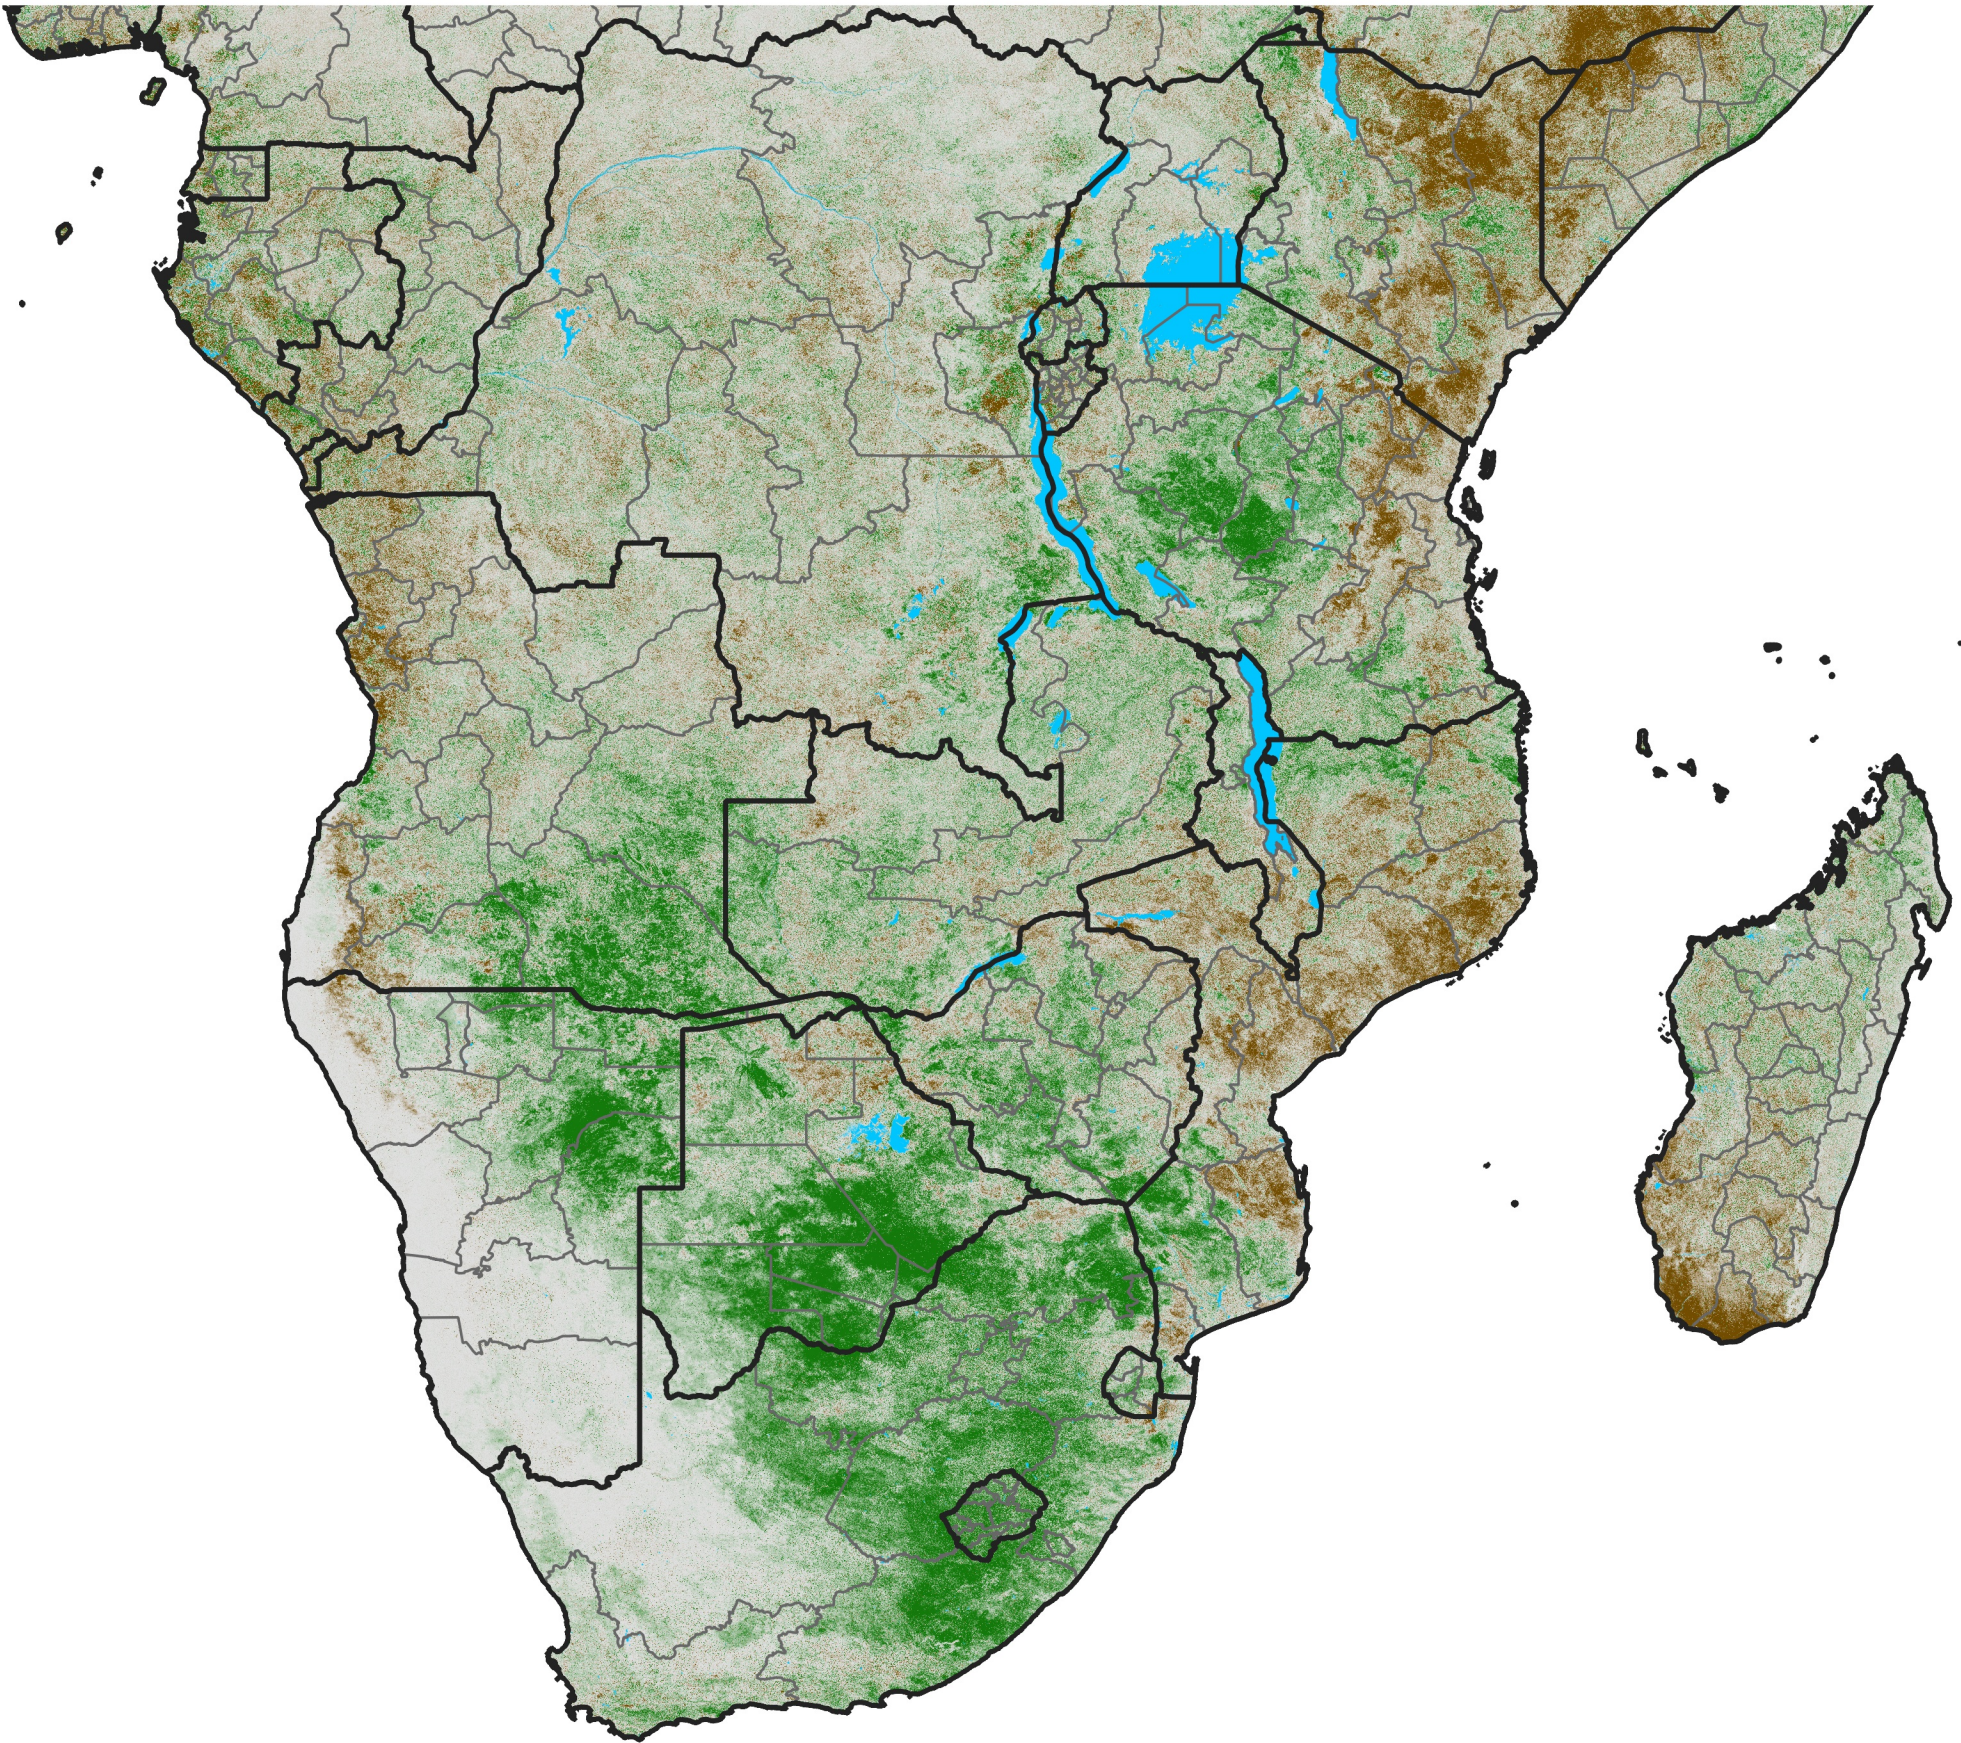

Southern Africa NDVI Difference

2020 minus 2019

Period 32 / November 11 - 20, 2020

NDVI Difference

< -0.3 -0.2 -0.1 -0.05 0.05 0.1 0.2 >0.3

Negative

No Difference

Positive