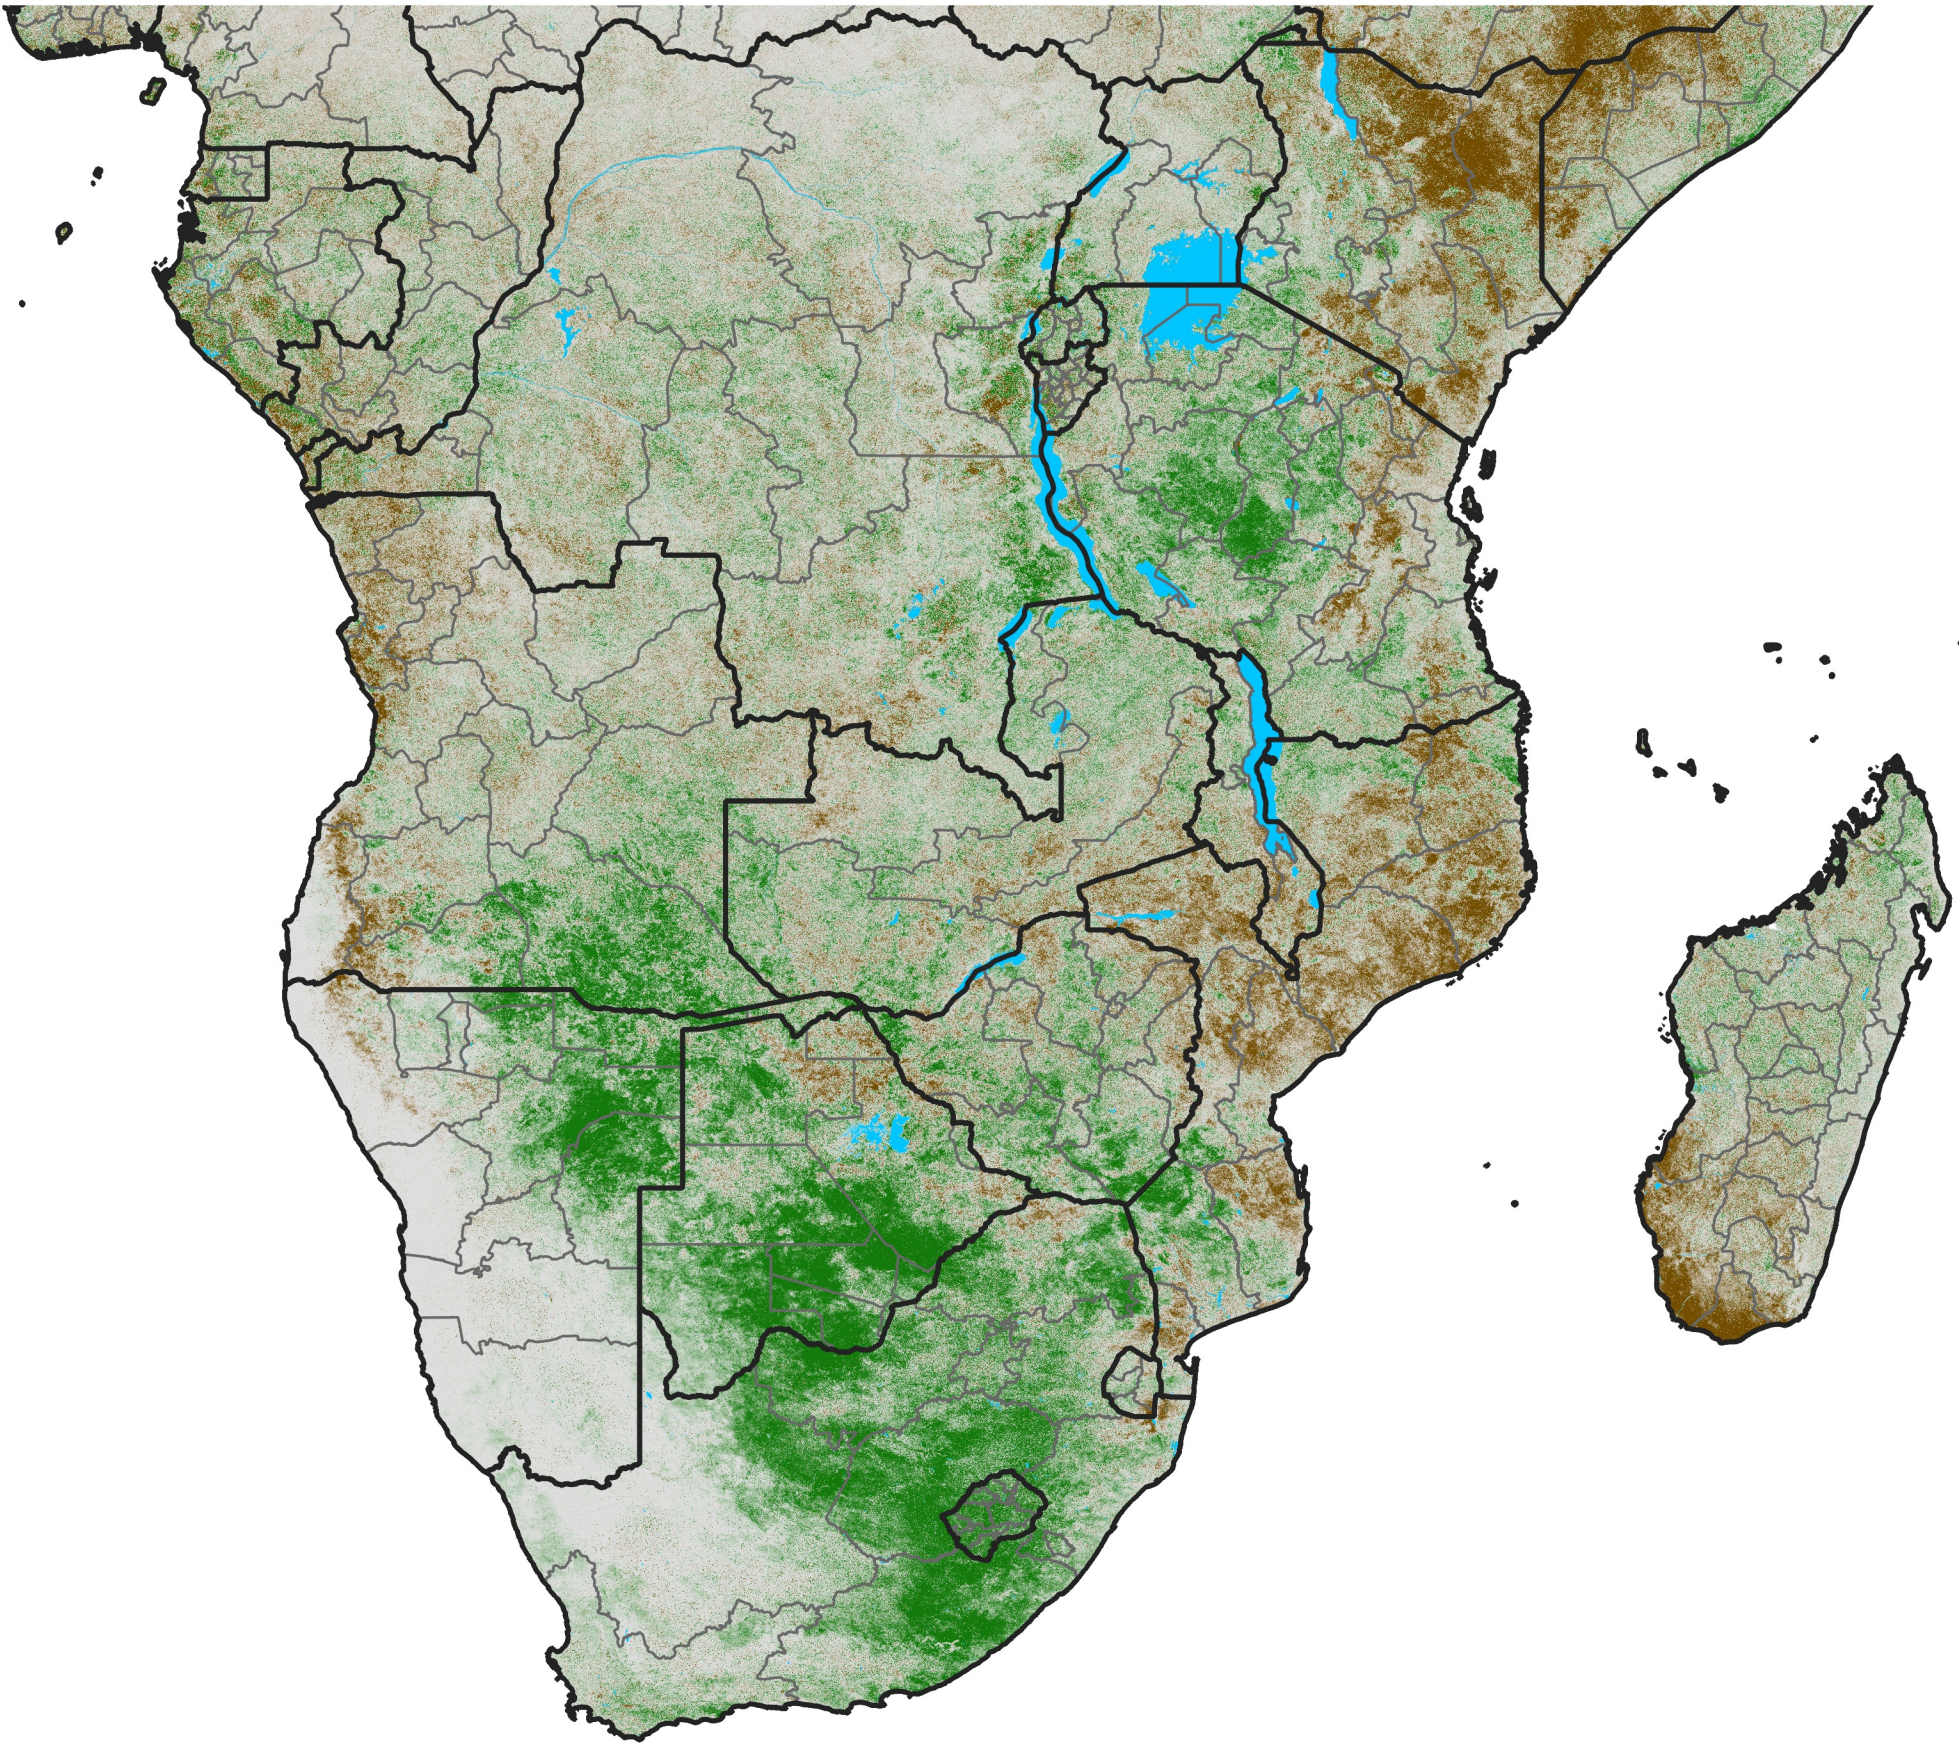

Southern Africa

NDVI Difference

2020 minus 2019

Period 33 / November 21 - 30, 2020

NDVI Difference

< -0.3 -0.2 -0.1 -0.05 0.05 0.1 0.2 >0.3

Negative

No Difference