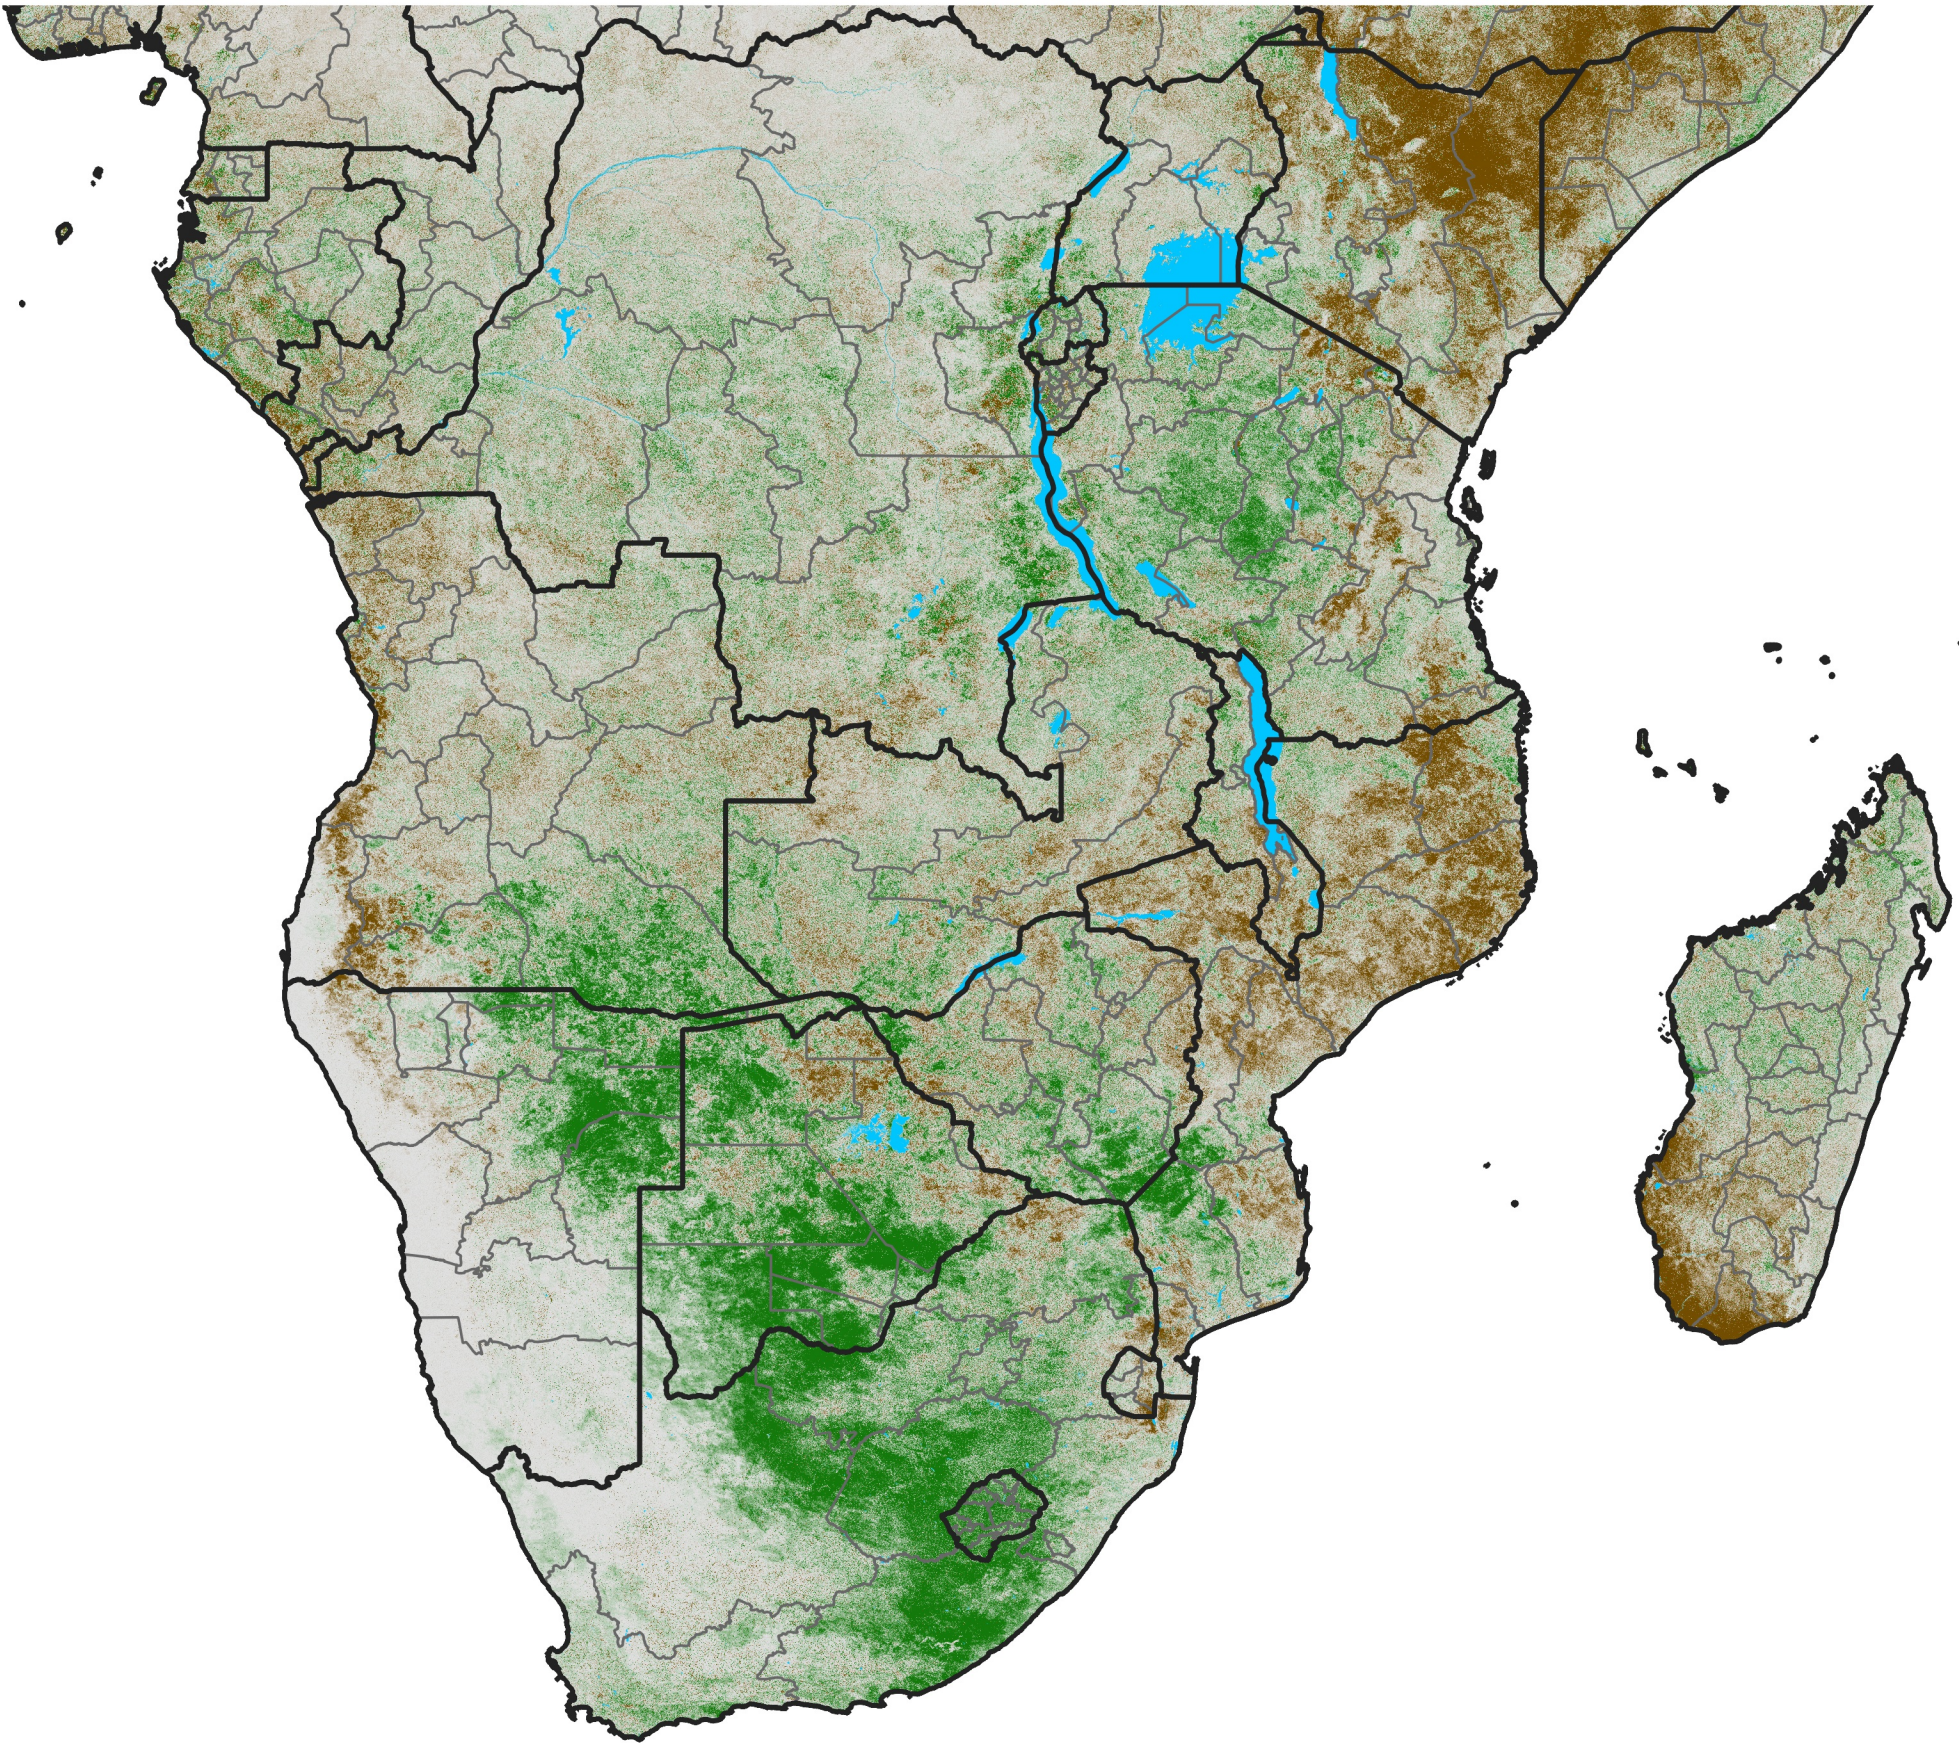

Southern Africa

NDVI Difference

2020 minus 2019

Period 34 / December 01 - 10, 2020

NDVI Difference

< -0.3 -0.2 -0.1 -0.05 0.05 0.1 0.2 >0.3

Negative

No Difference