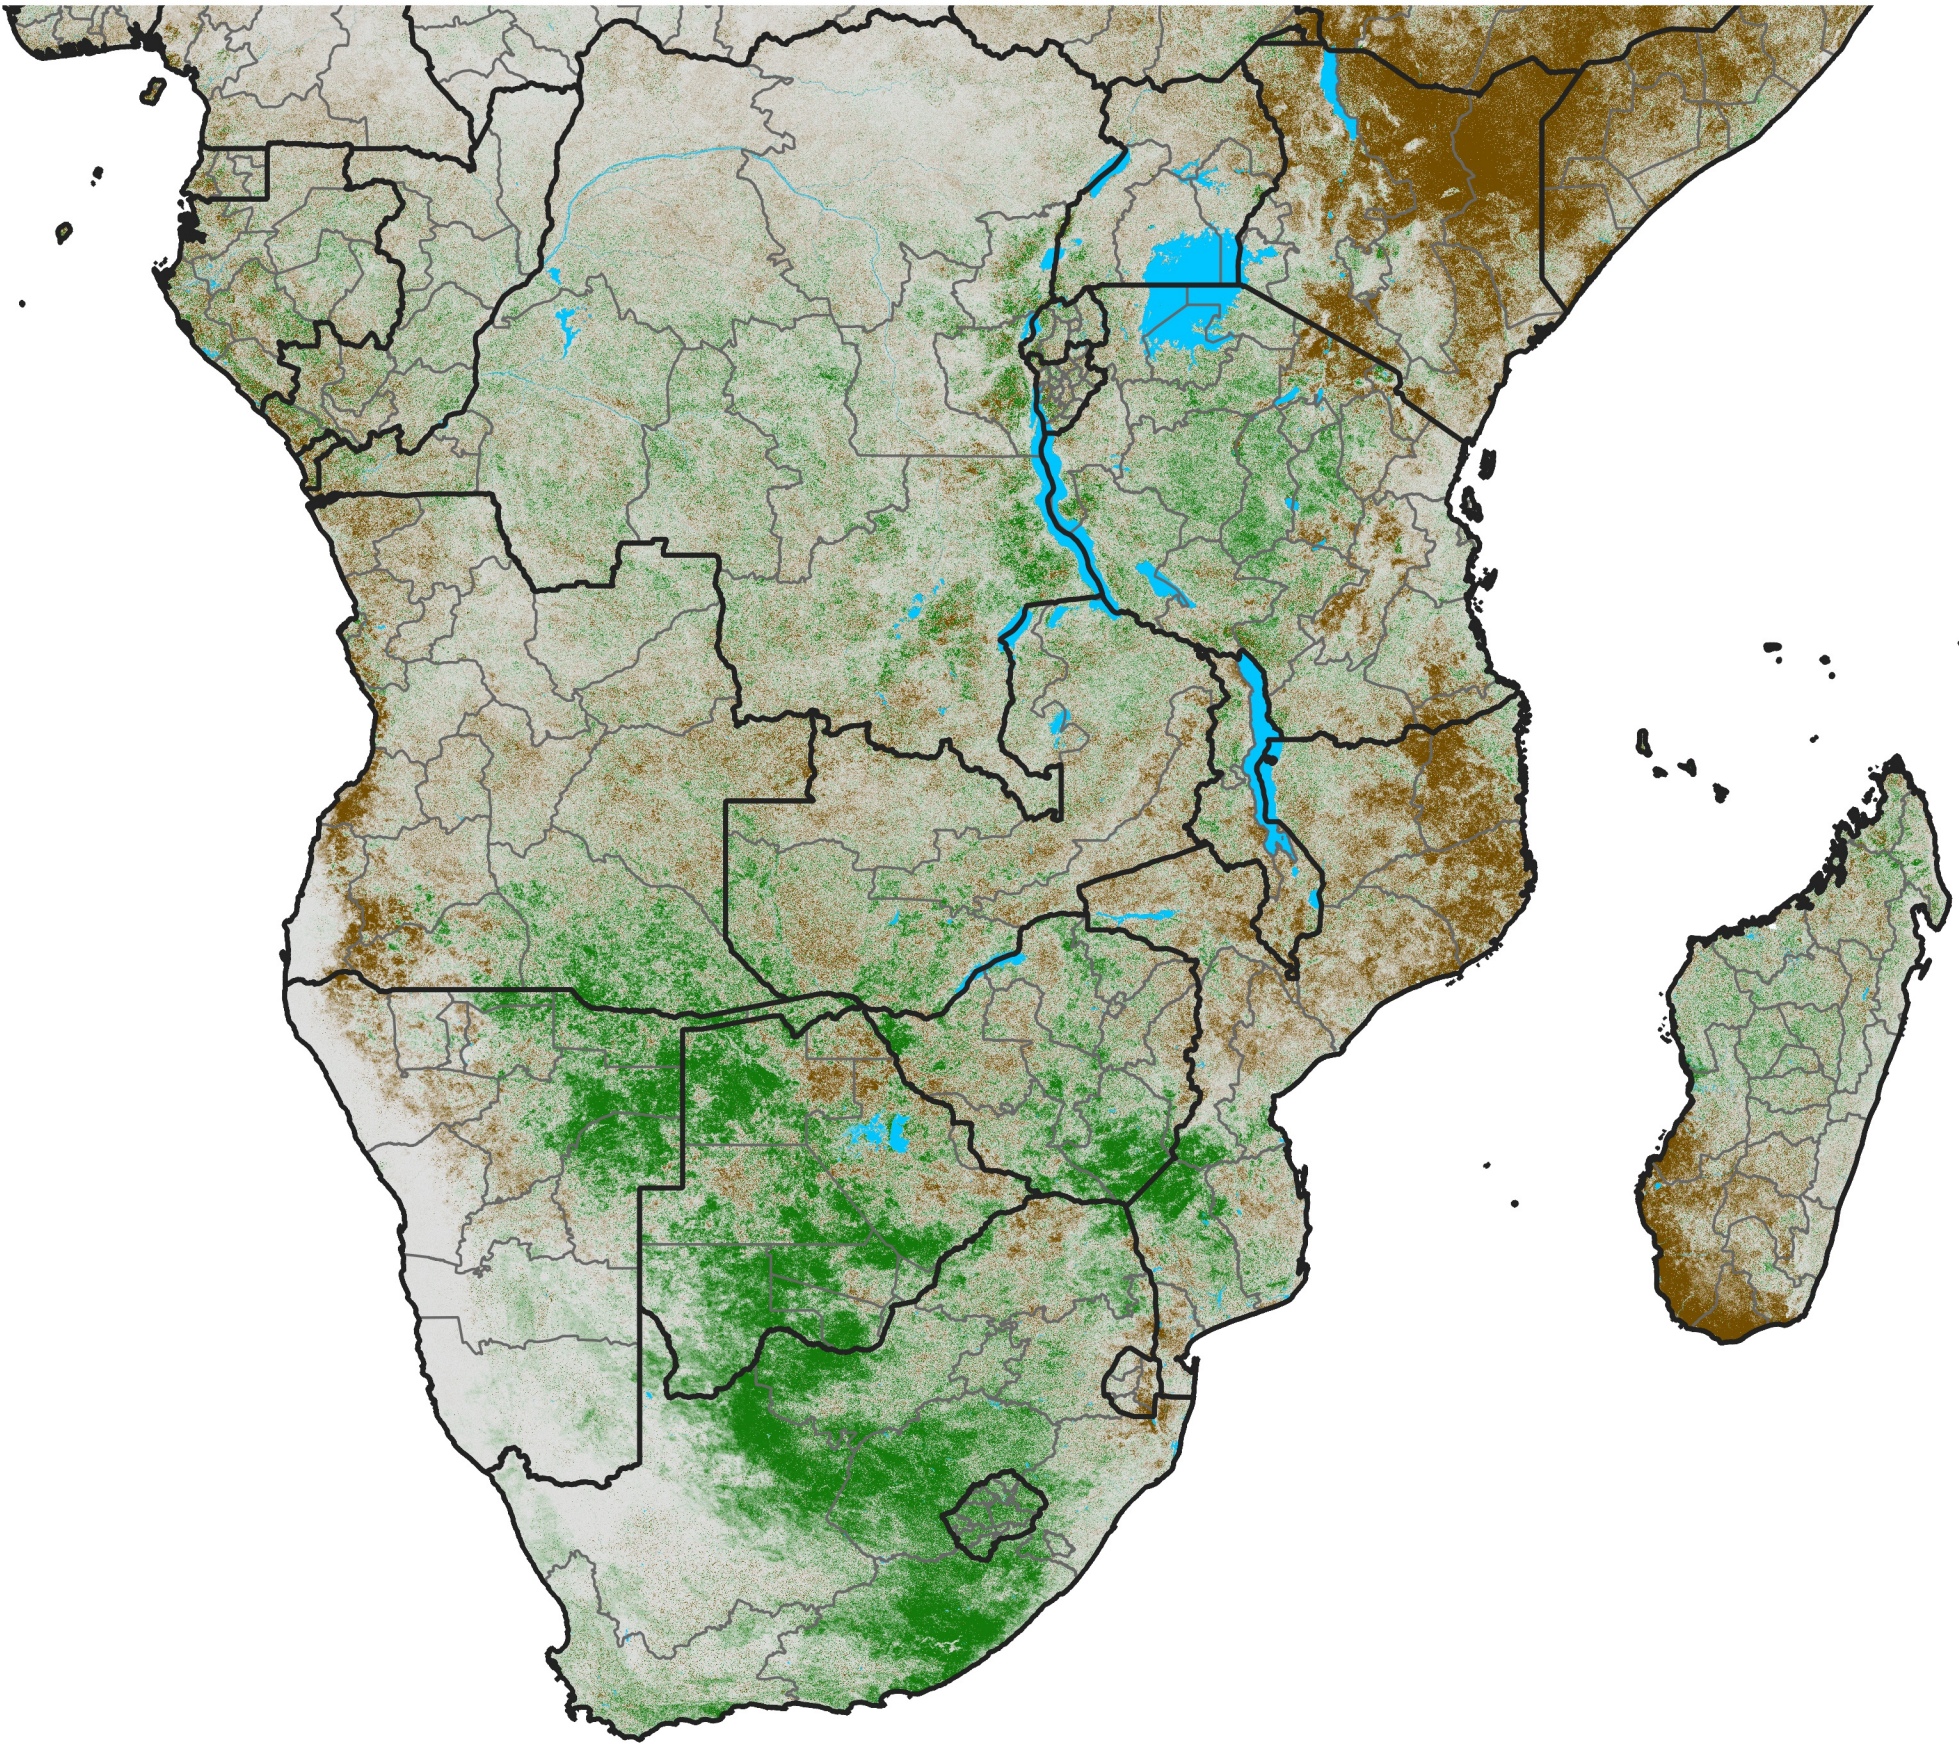

Southern Africa

NDVI Difference

2020 minus 2019

Period 35 / December 11 - 20, 2020

NDVI Difference

< -0.3 -0.2 -0.1 -0.05 0.05 0.1 0.2 >0.3

Negative

No Difference