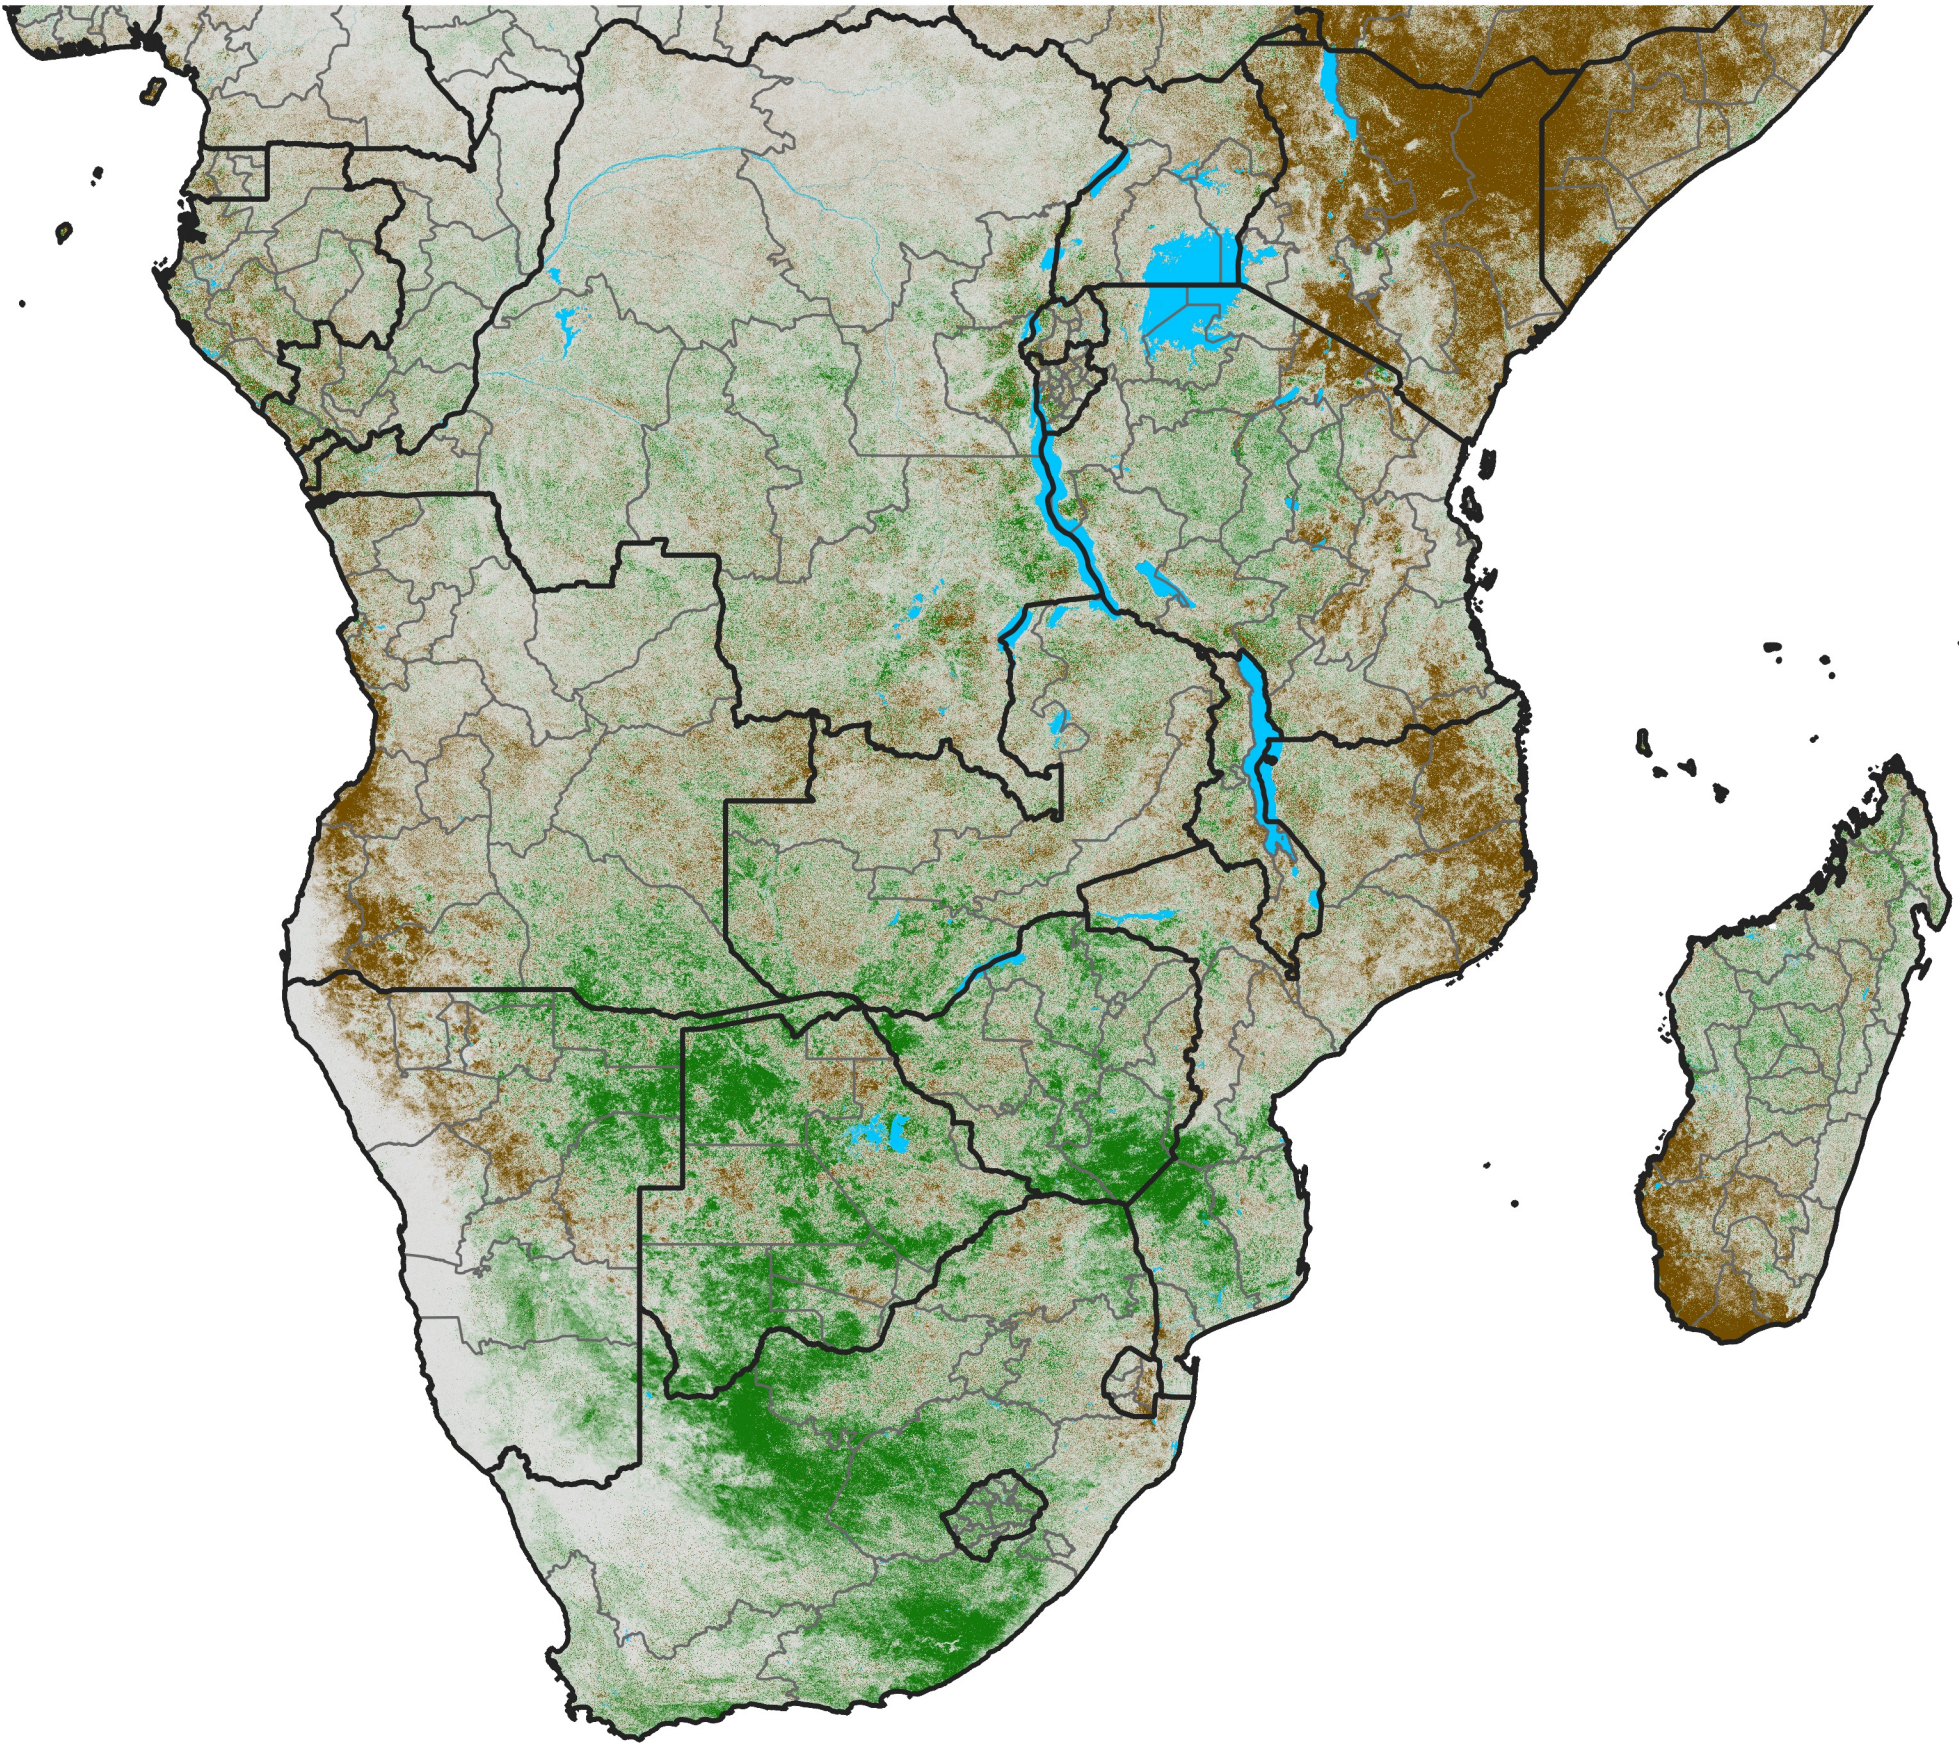

# Southern Africa

## NDVI Difference

2020 minus 2019

Period 36 / December 21 - 31, 2020