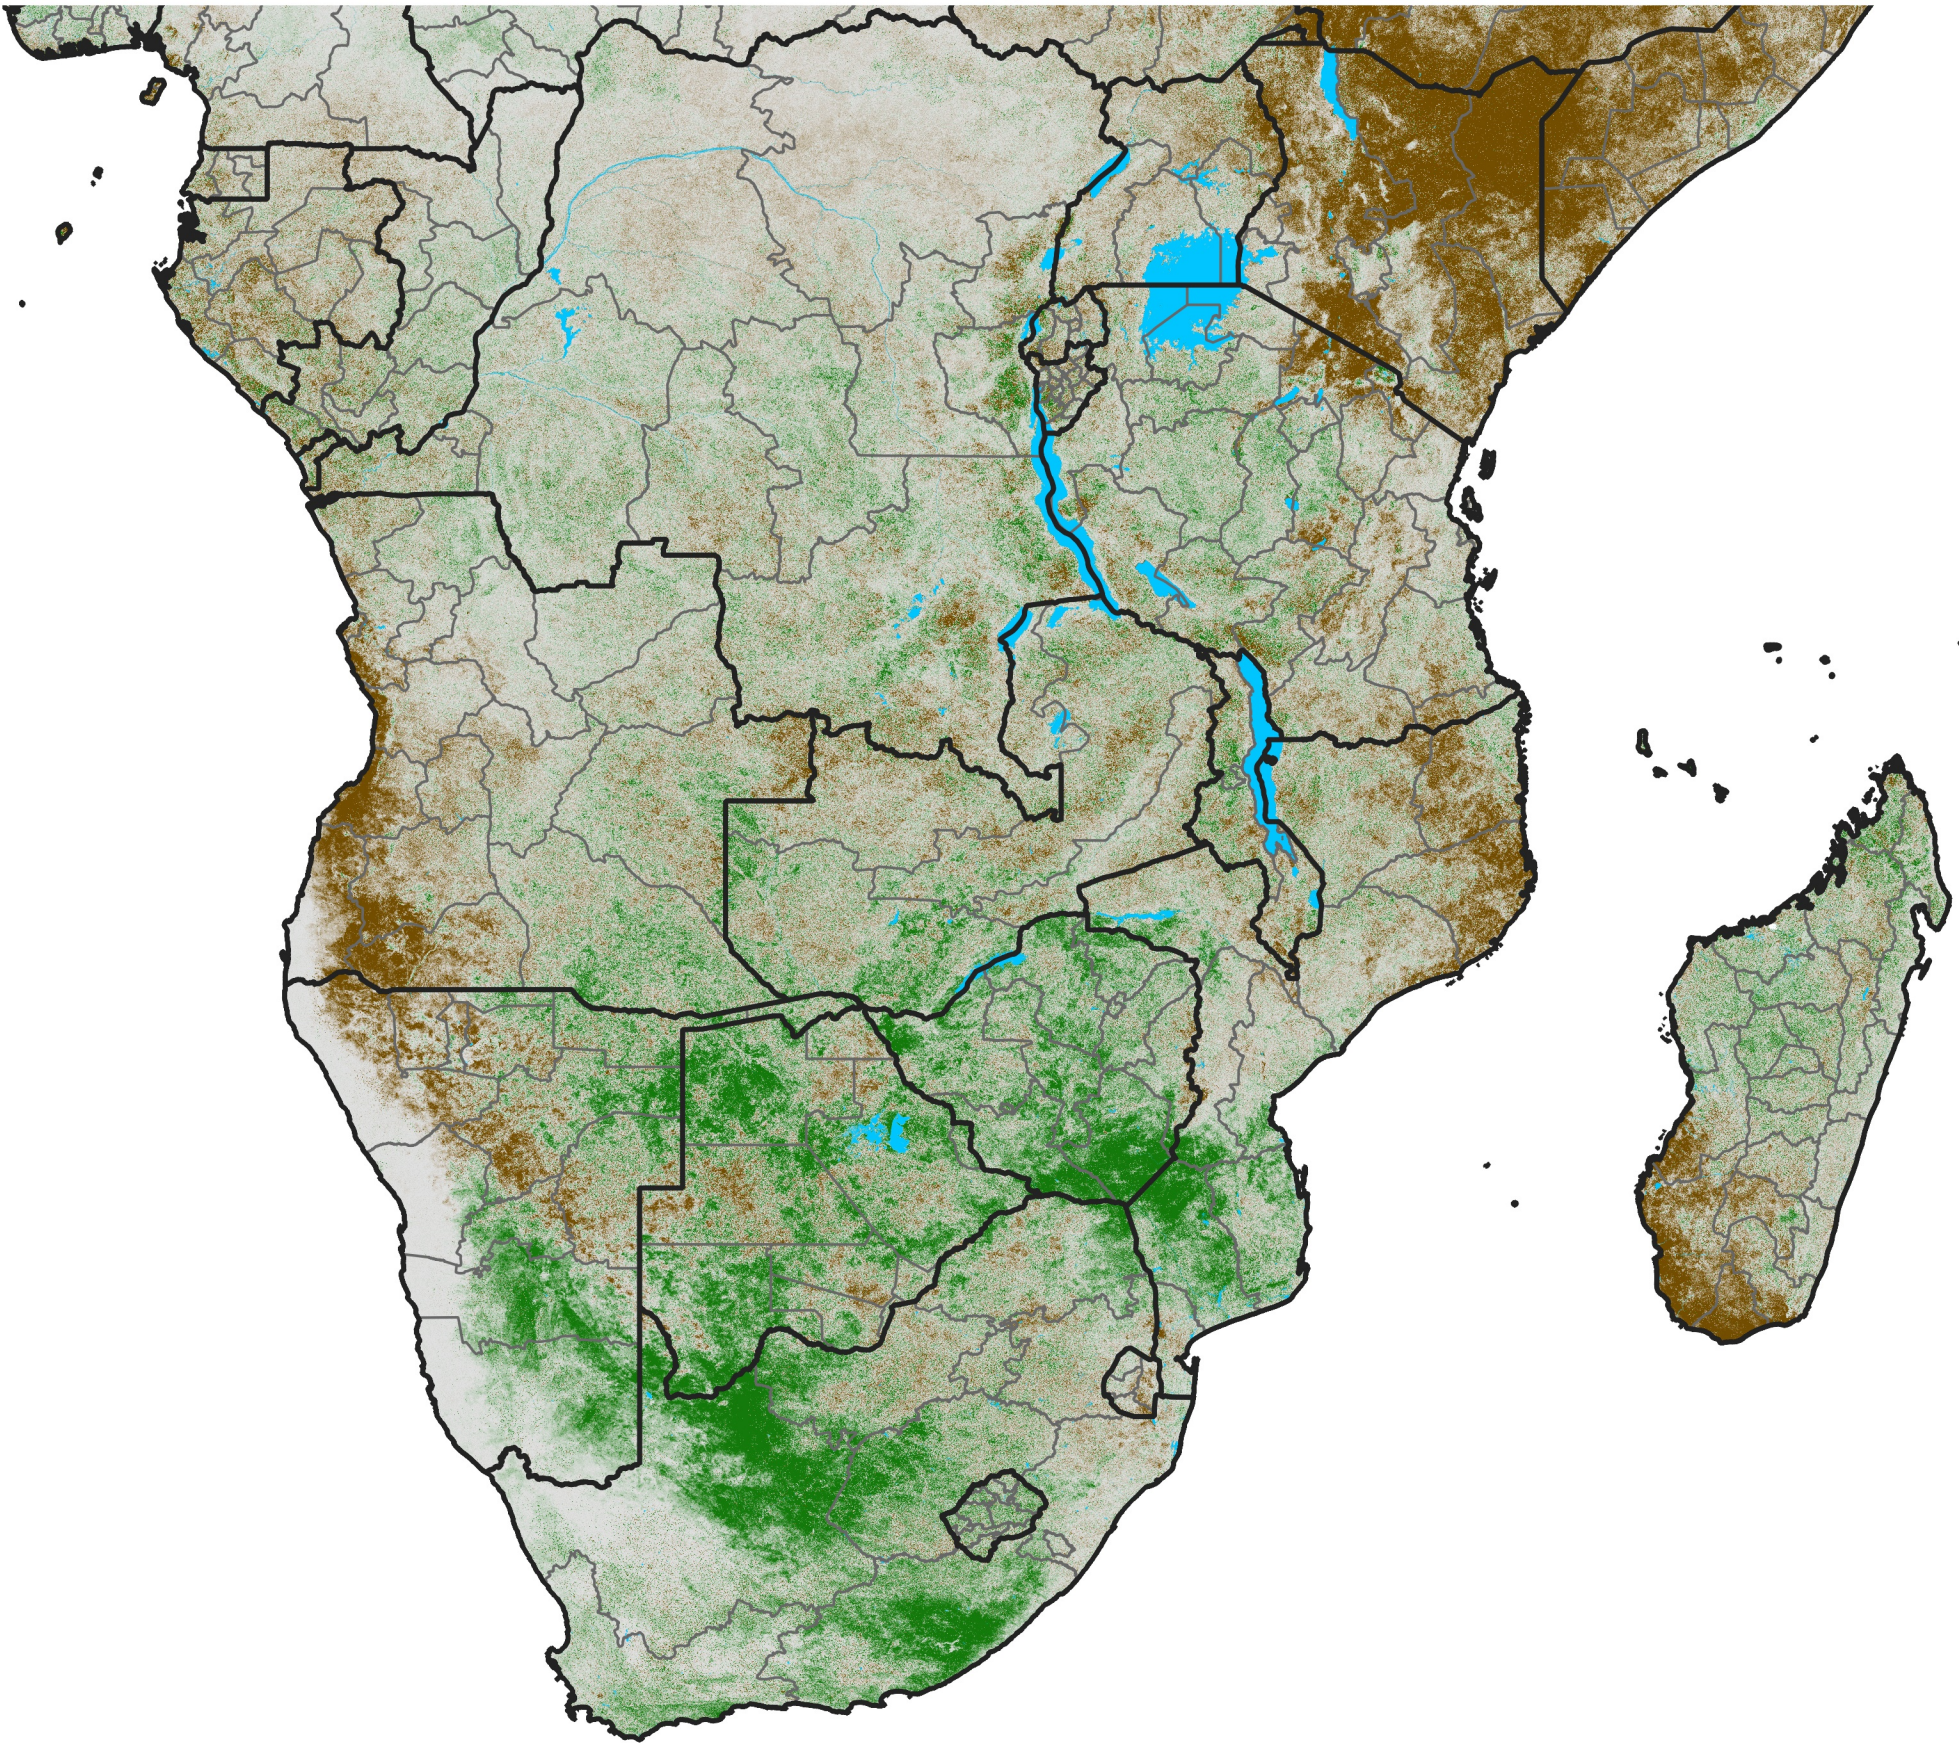

Southern Africa

NDVI Difference

2021 minus 2020

Period 01 / January 01 - 10, 2021

NDVI Difference

< -0.3 -0.2 -0.1 -0.05 0.05 0.1 0.2 >0.3

Negative

No Difference