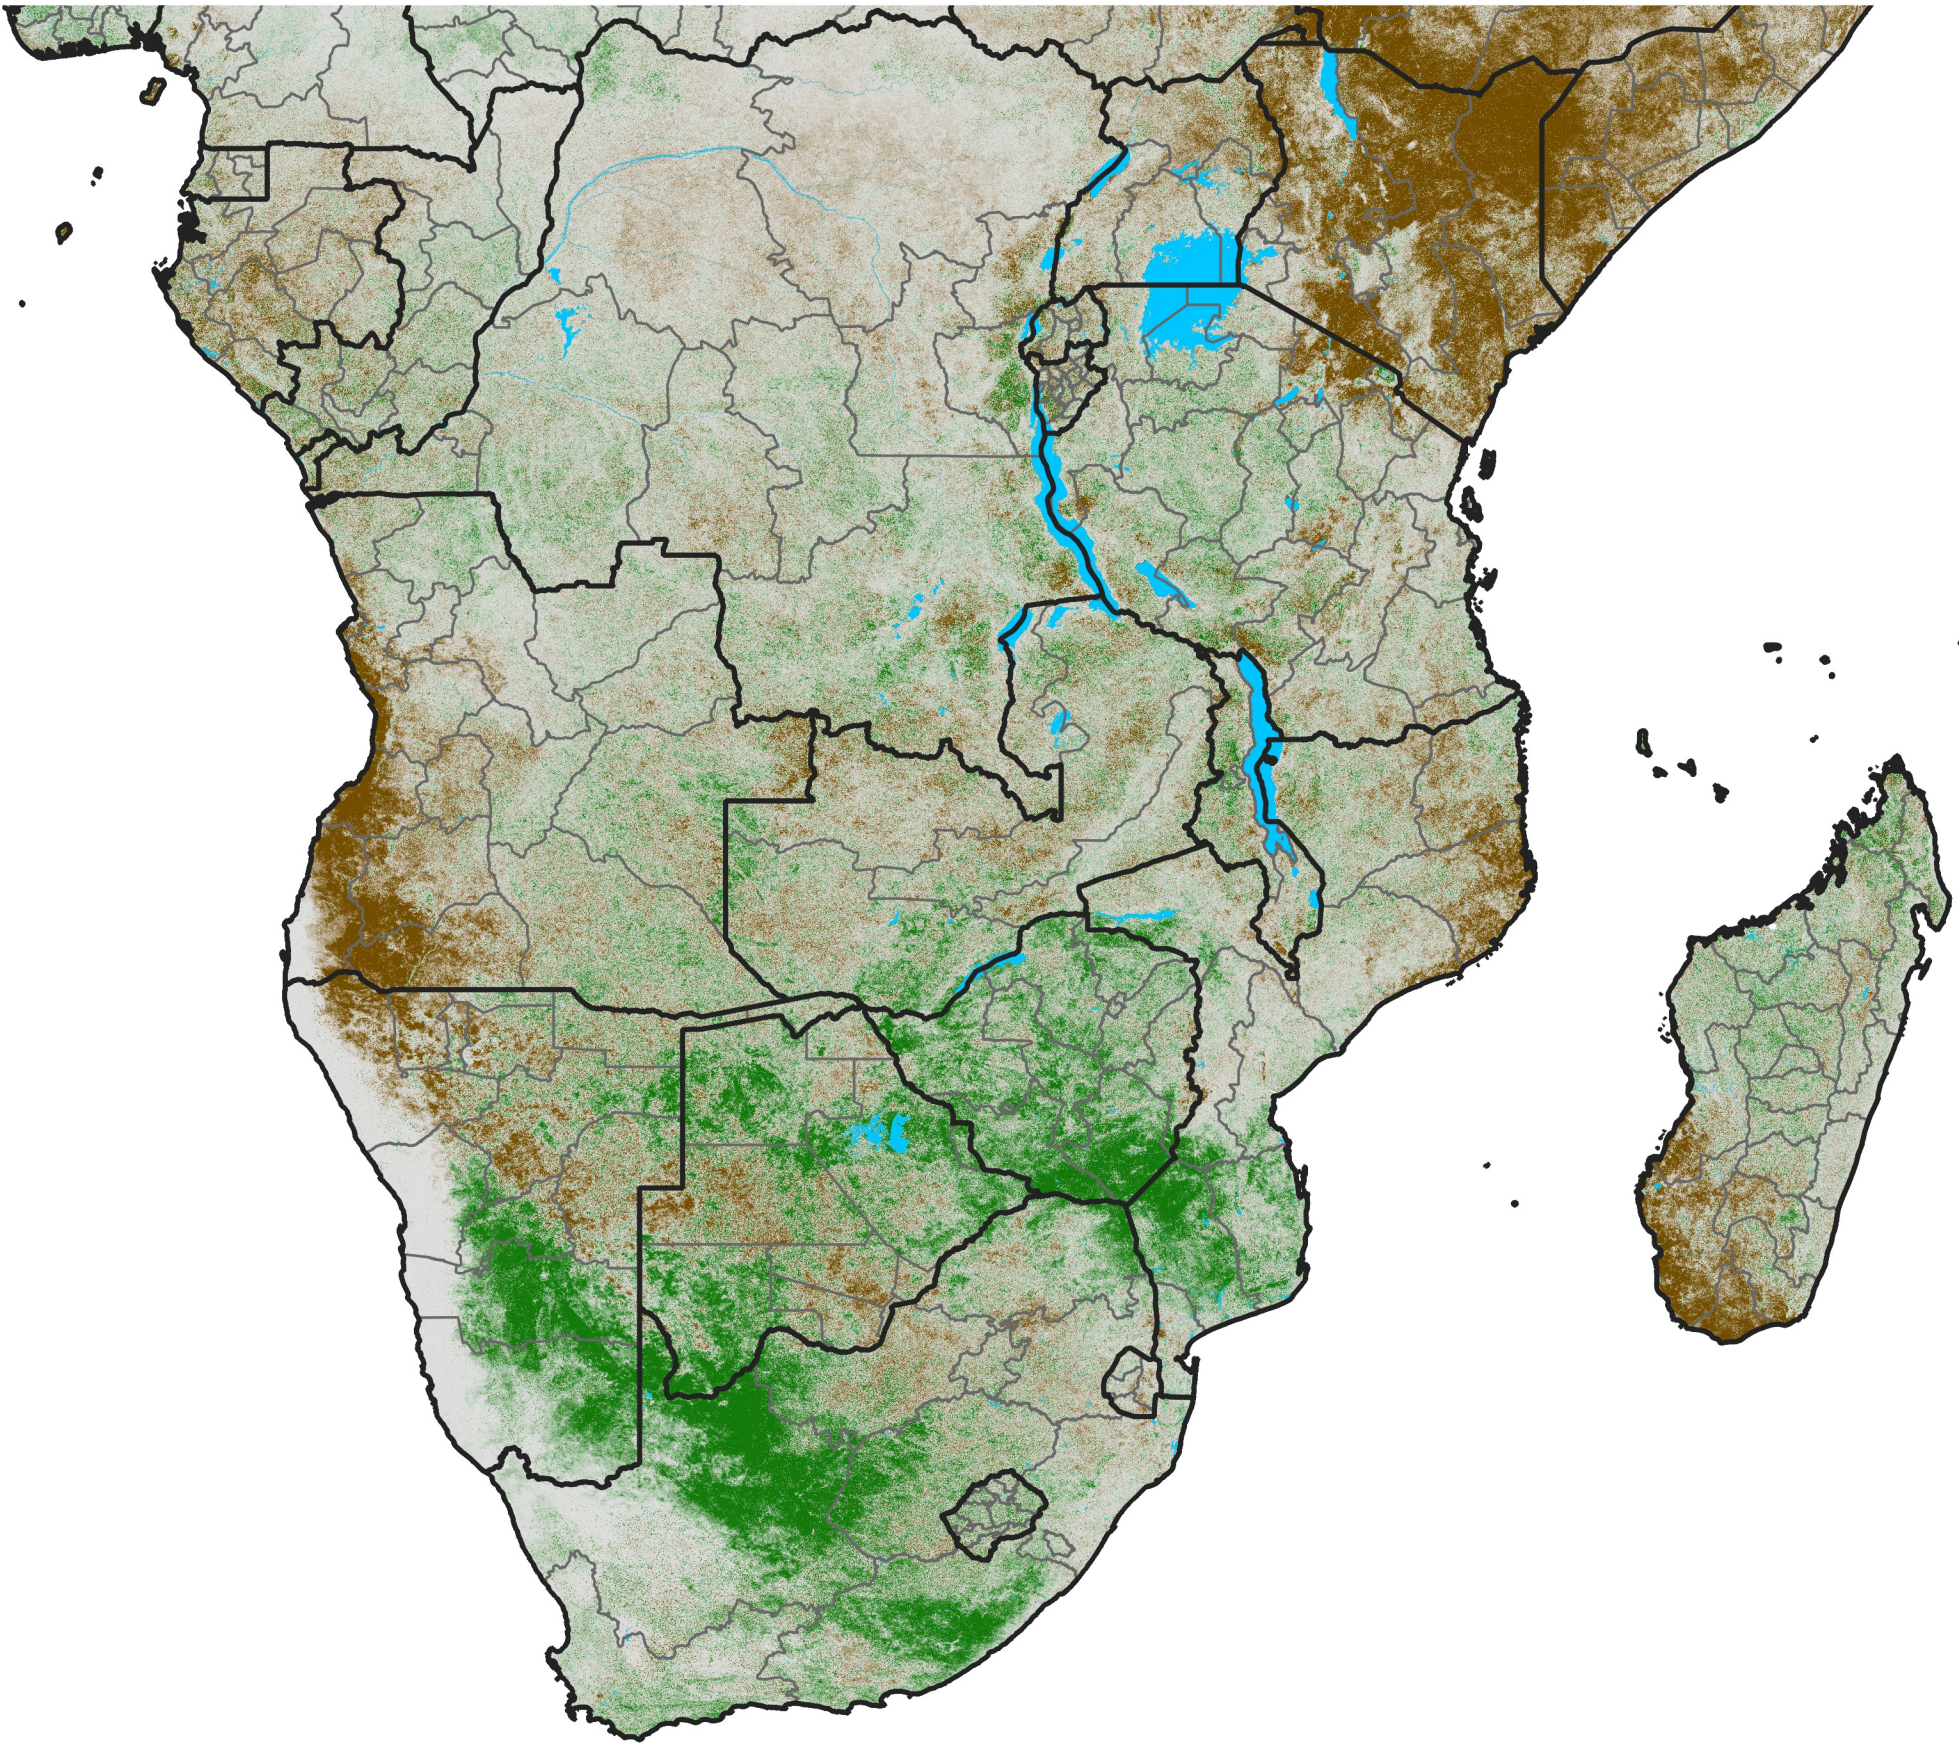

# Southern Africa

## NDVI Difference

2021 minus 2020

Period 02 / January 11 - 20, 2021

### NDVI Difference

< -0.3   -0.2   -0.1   -0.05   0.05   0.1   0.2   >0.3

Negative

No Difference

Positive