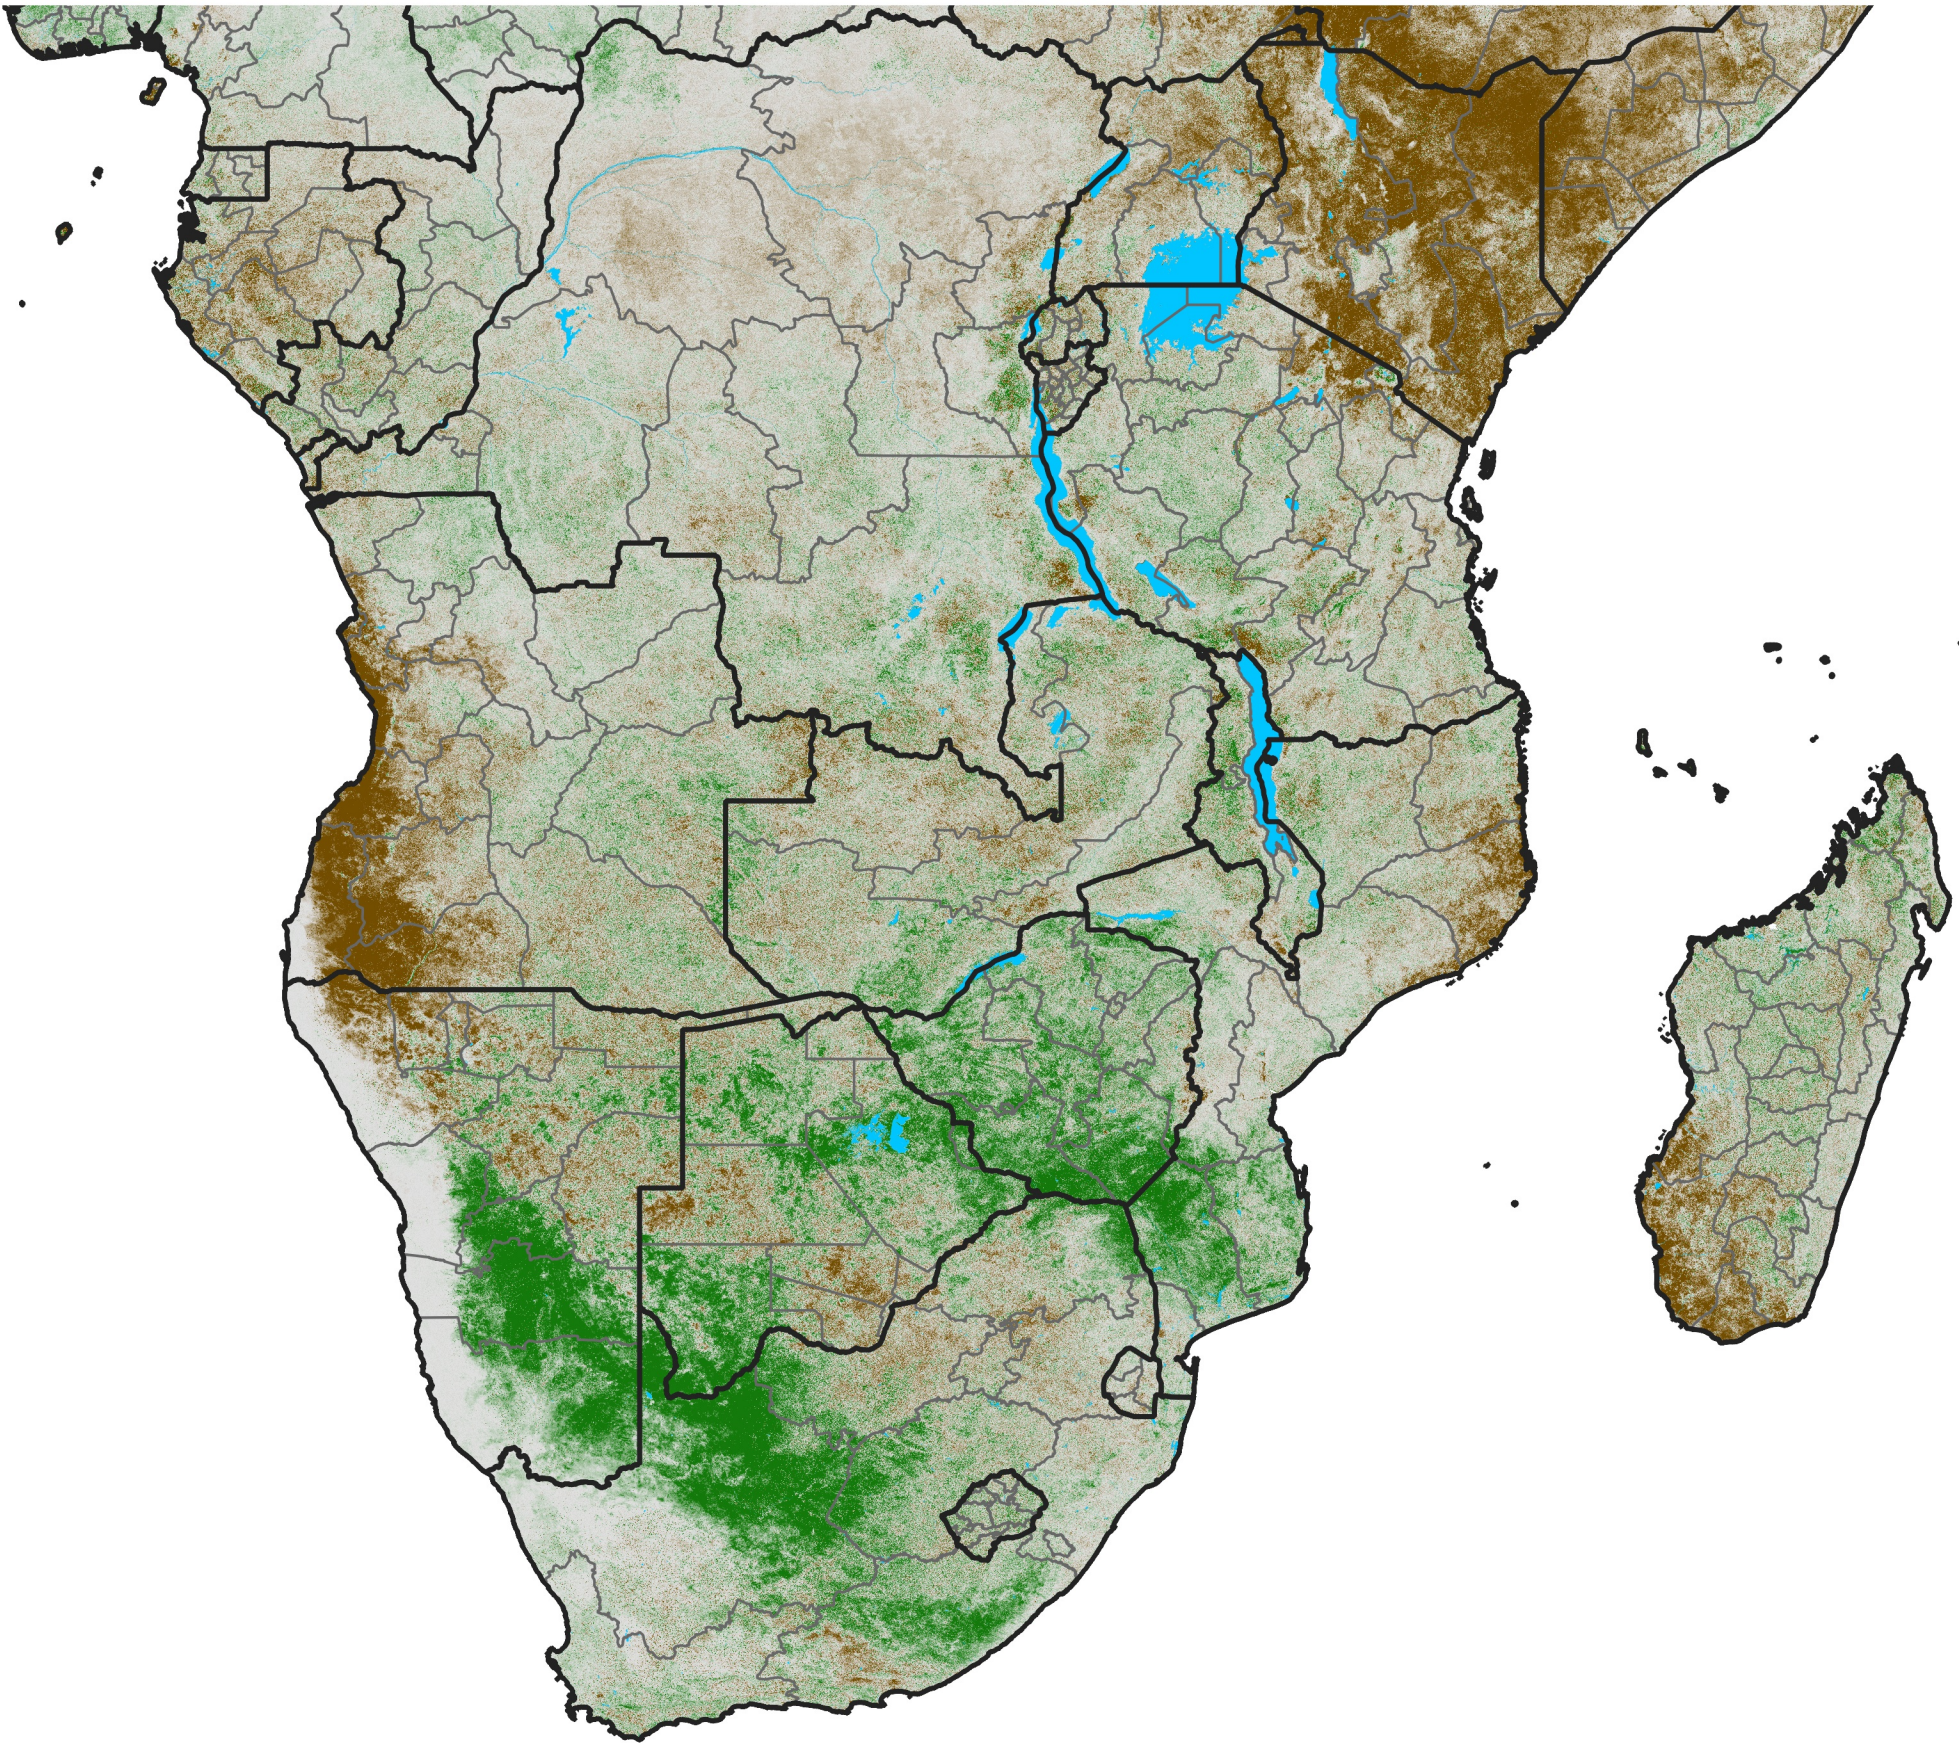

# Southern Africa

## NDVI Difference

2021 minus 2020

Period 03 / January 21 - 31, 2021

### NDVI Difference

< -0.3   -0.2   -0.1   -0.05   0.05   0.1   0.2   >0.3

Negative

No Difference

Positive