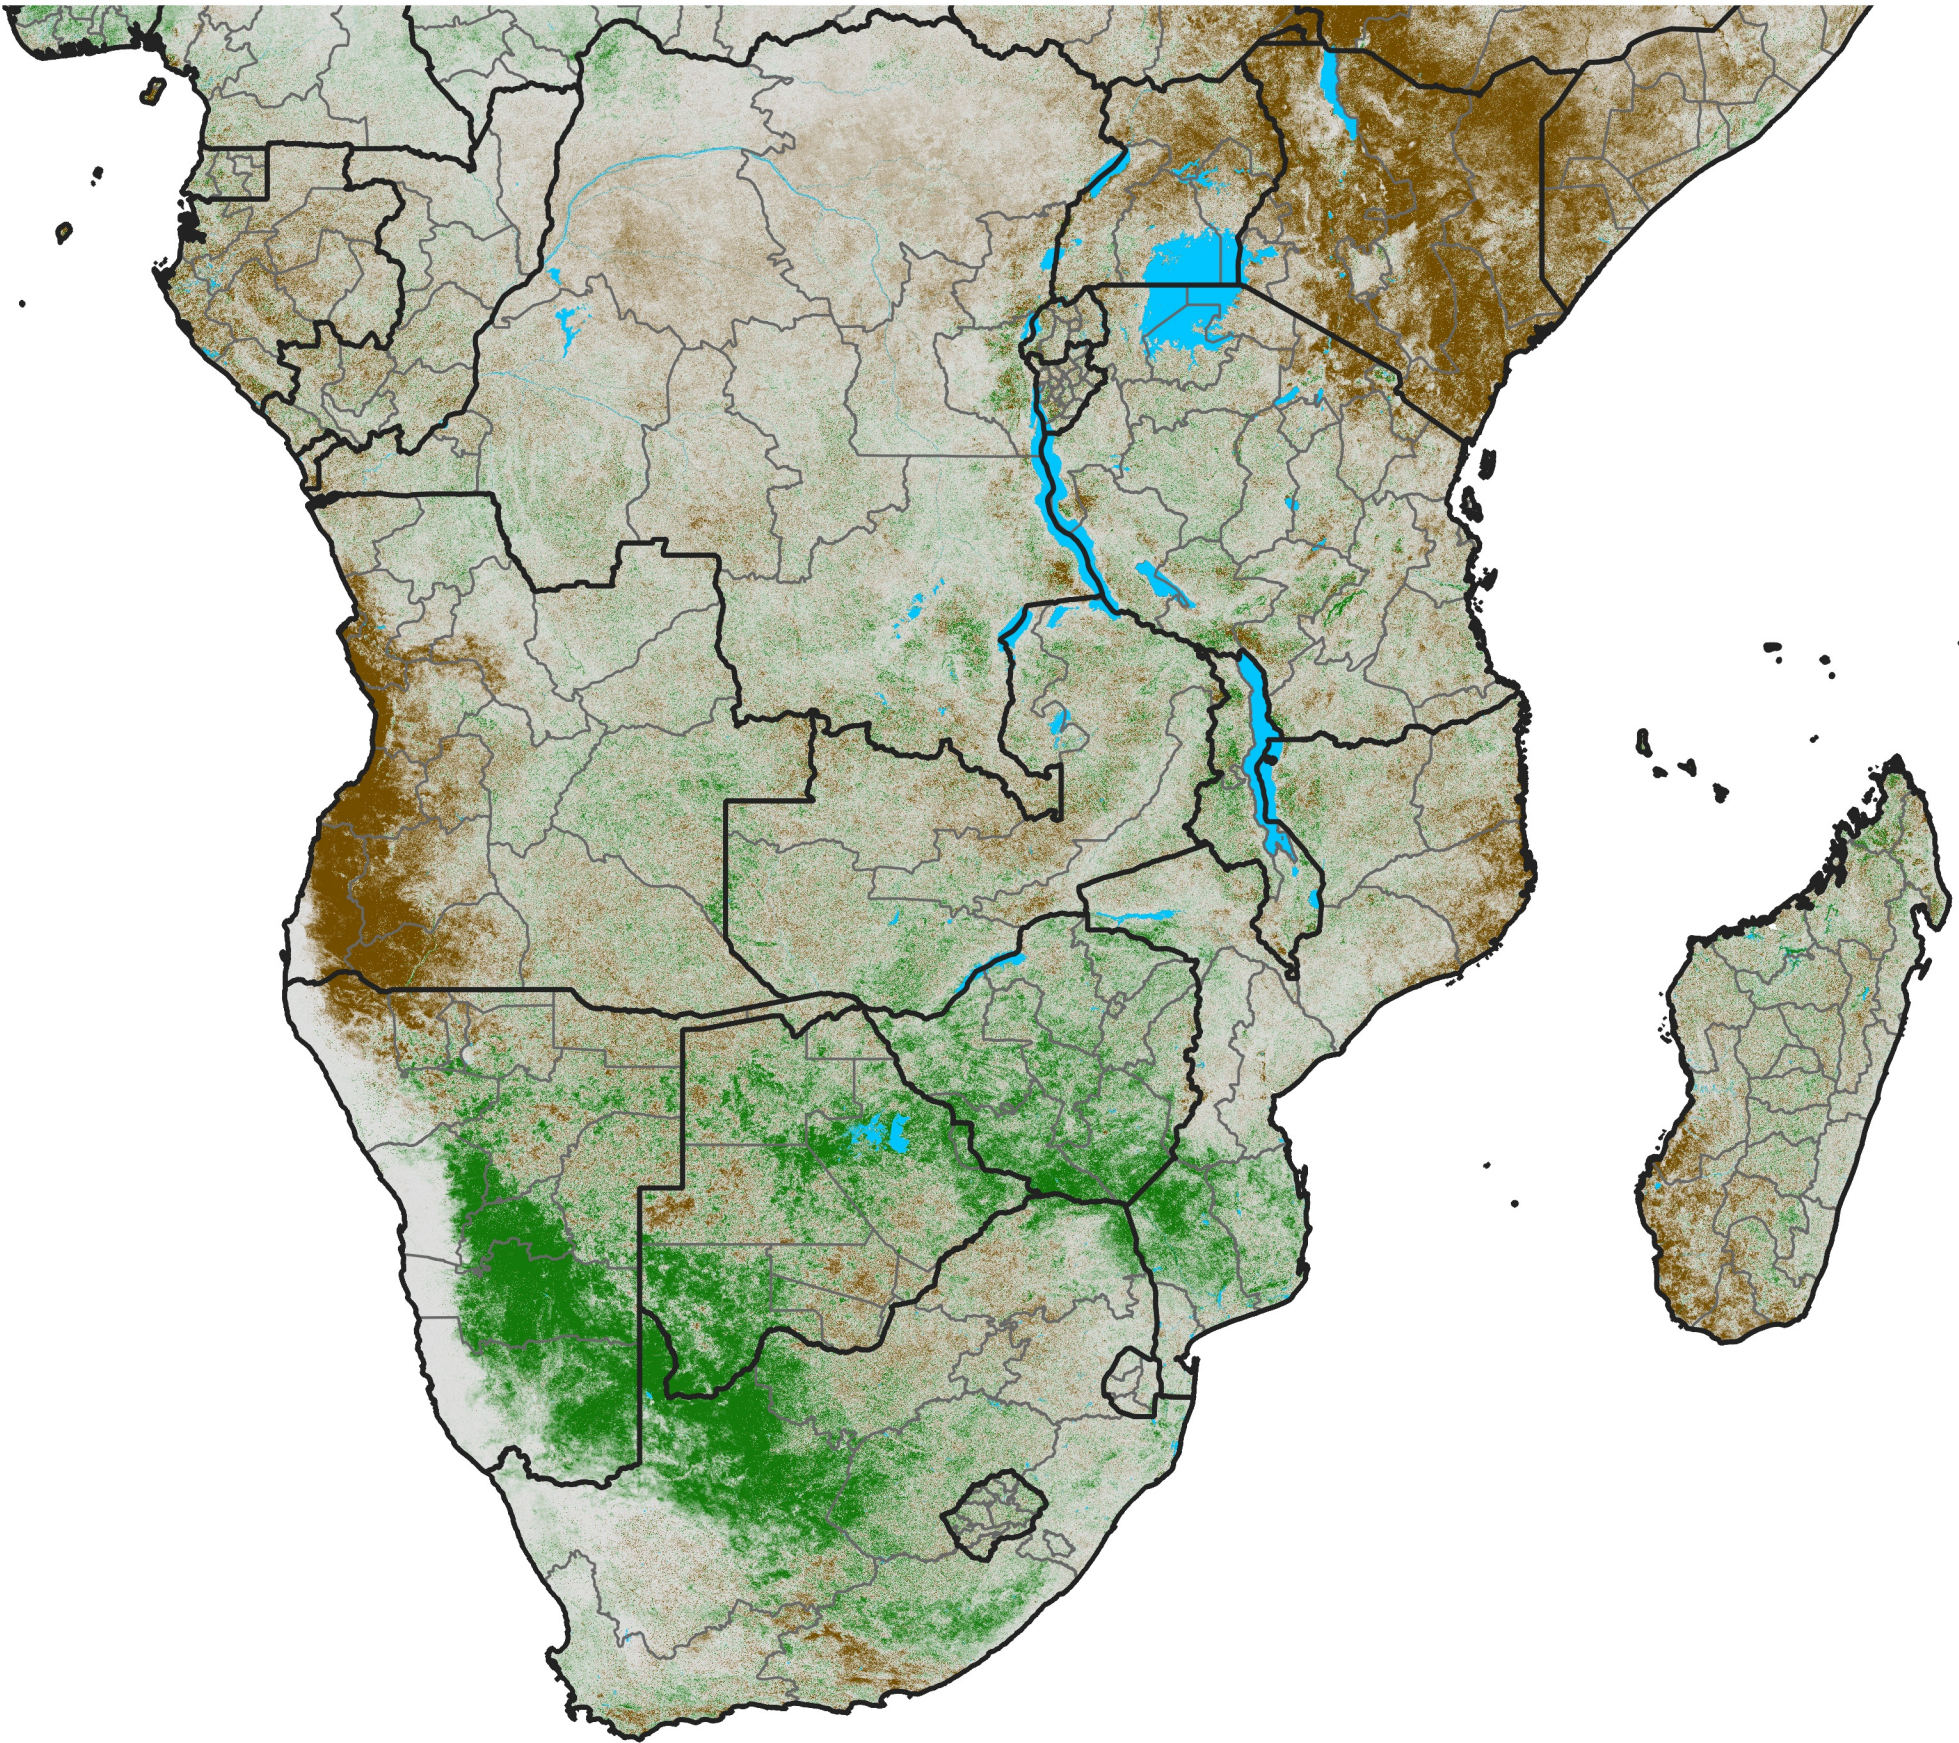

Southern Africa

NDVI Difference

2021 minus 2020

Period 04 / February 01 - 10, 2021

NDVI Difference

< -0.3 -0.2 -0.1 -0.05 0.05 0.1 0.2 >0.3

Negative

No Difference