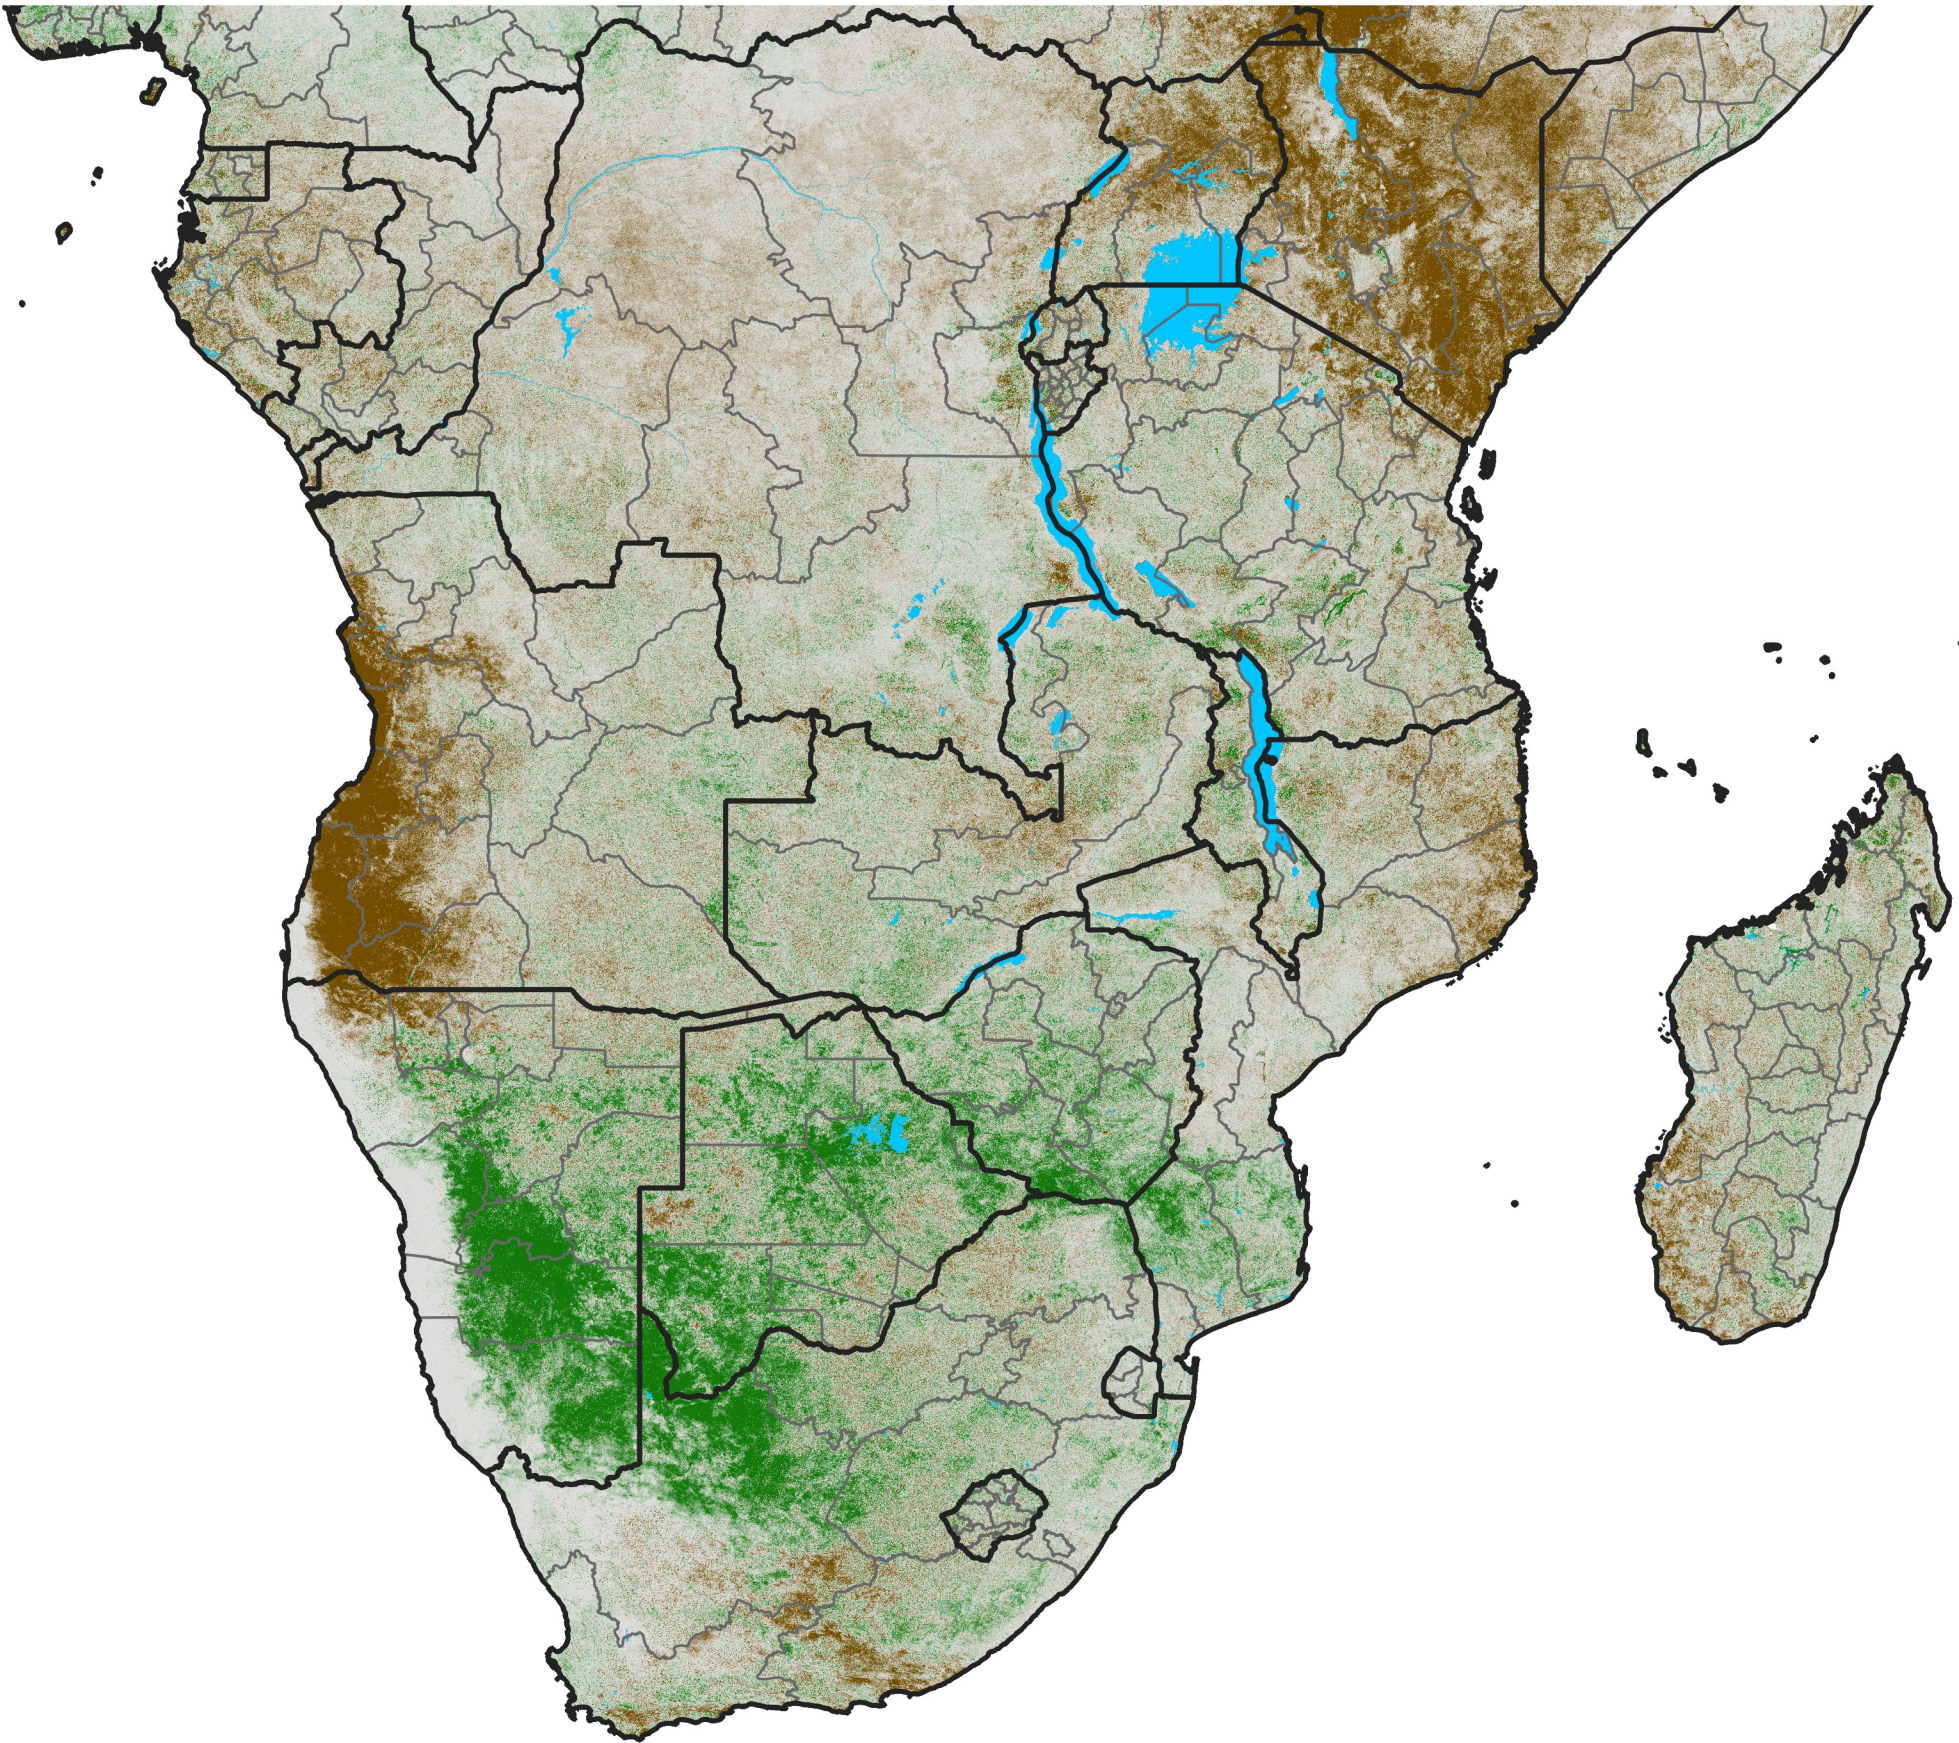

Southern Africa

NDVI Difference

2021 minus 2020

Period 05 / February 11 - 20, 2021

NDVI Difference

< -0.3 -0.2 -0.1 -0.05 0.05 0.1 0.2 >0.3

Negative

No Difference