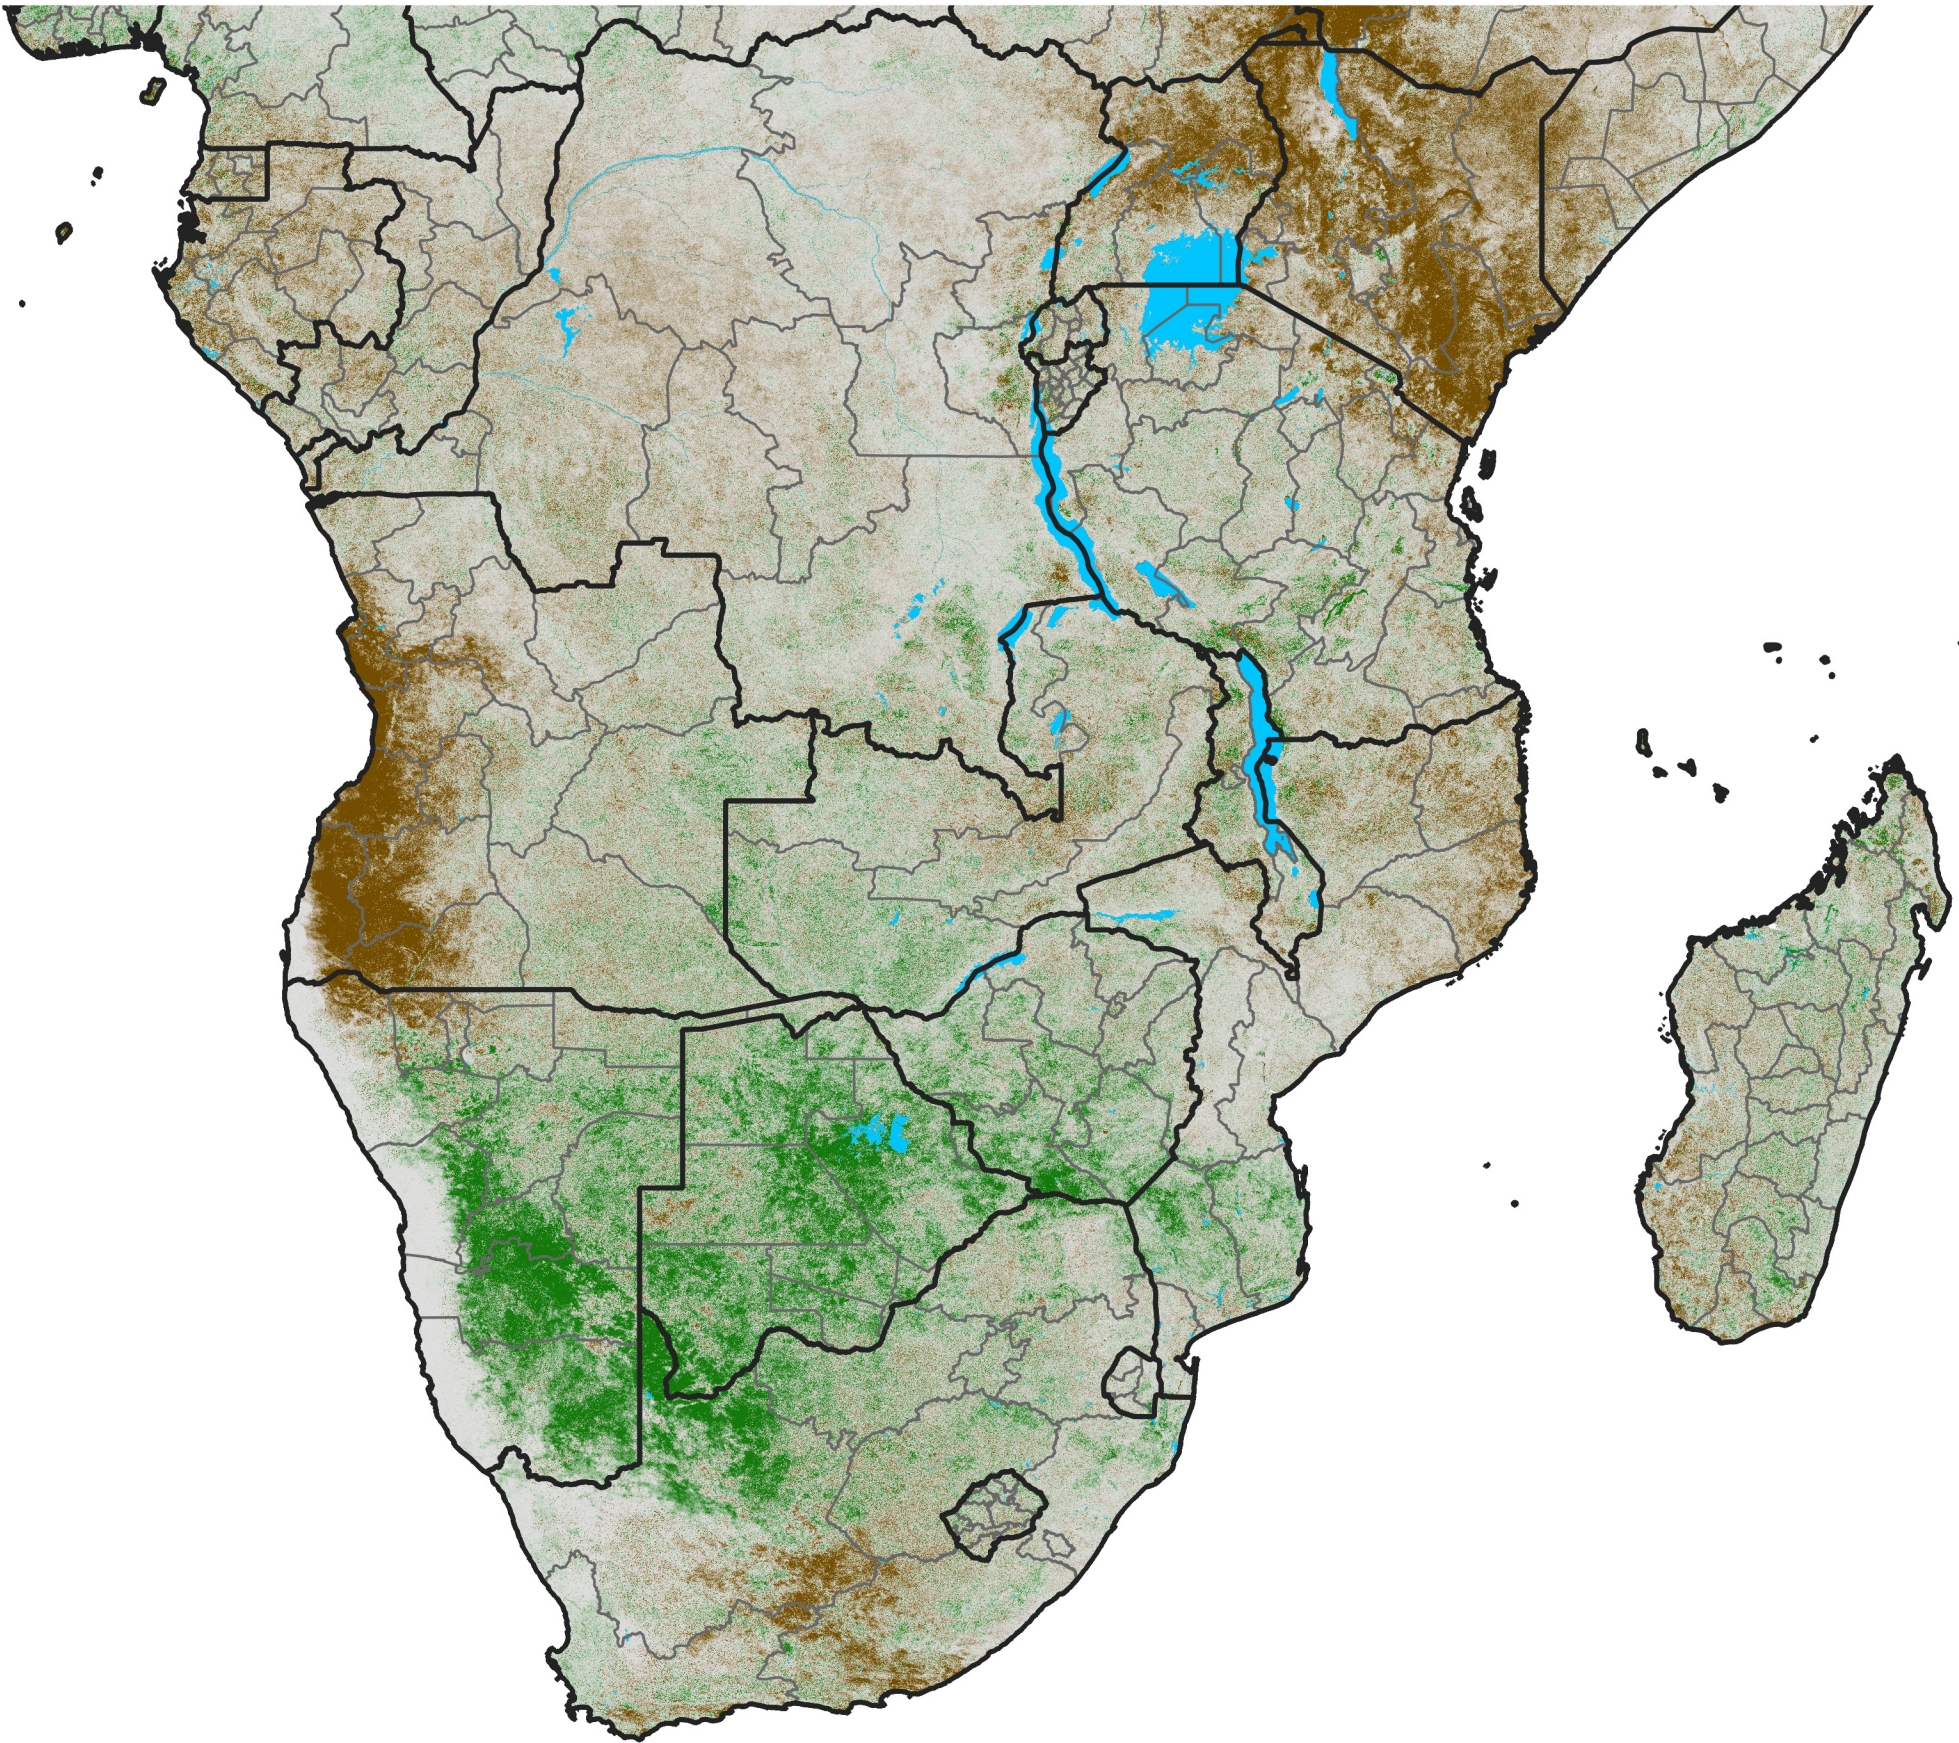

# Southern Africa NDVI Difference

2021 minus 2020

Period 06 / February 21 - 28, 2021

## NDVI Difference

< -0.3   -0.2   -0.1   -0.05   0.05   0.1   0.2   > 0.3

Negative

No Difference

Positive