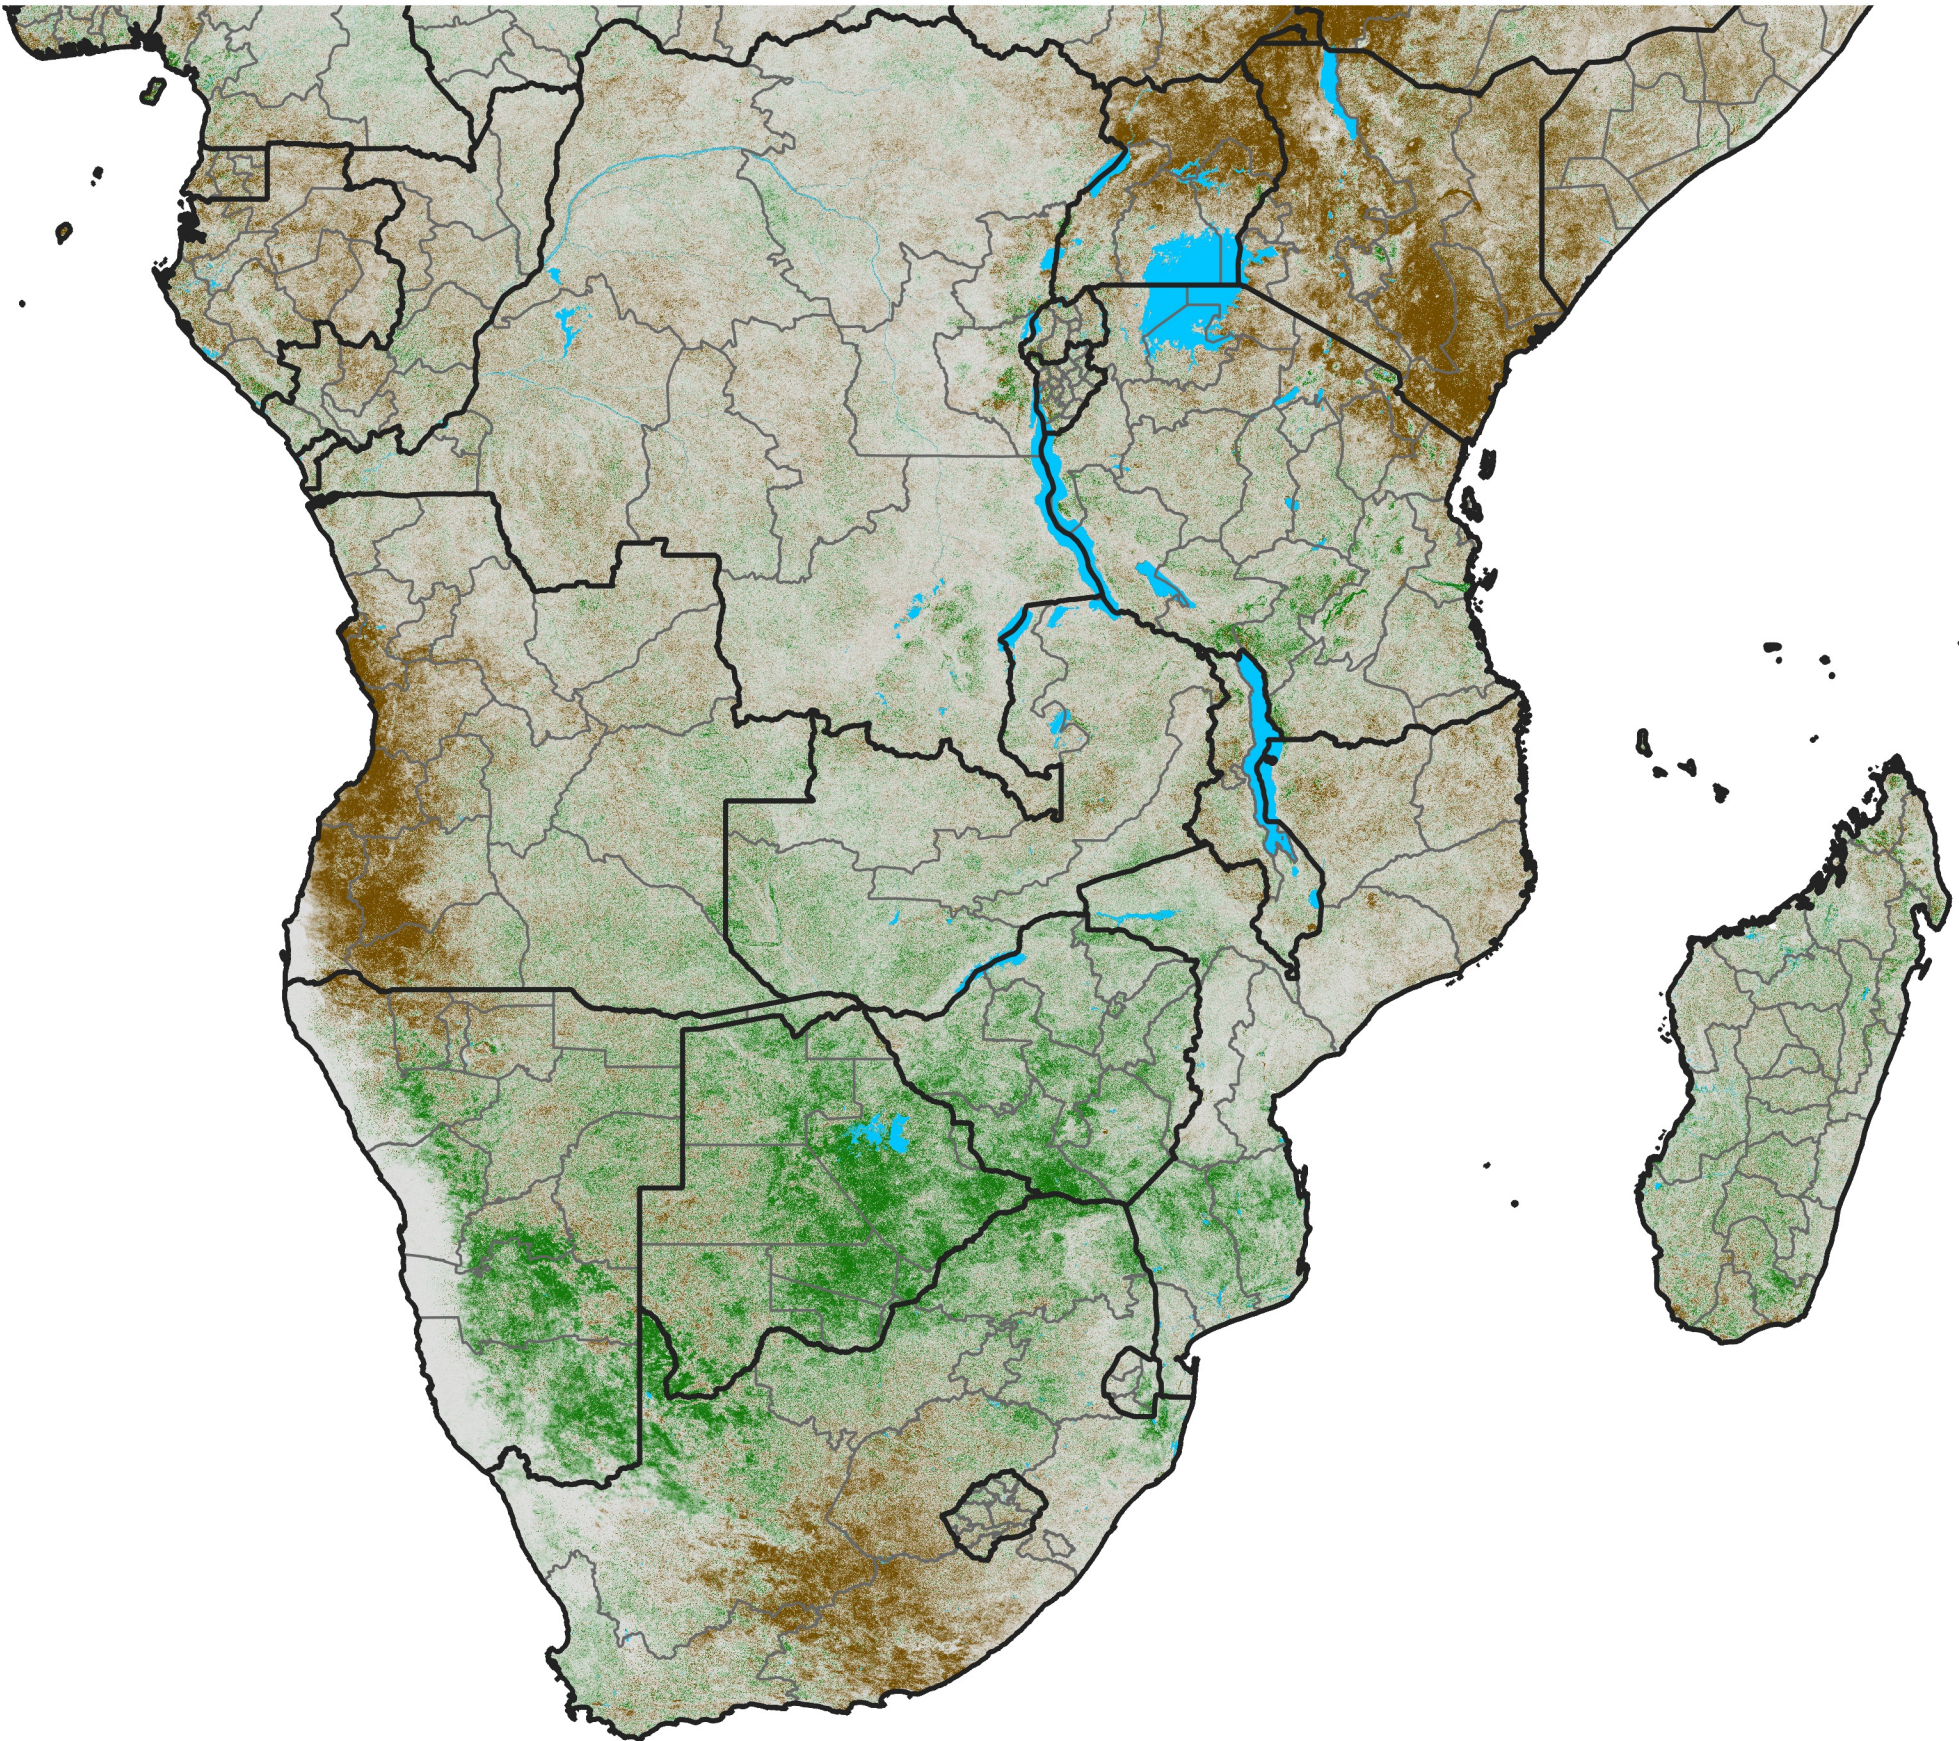

Southern Africa

NDVI Difference

2021 minus 2020

Period 08 / March 11 - 20, 2021

NDVI Difference

< -0.3 -0.2 -0.1 -0.05 0.05 0.1 0.2 >0.3

Negative

No Difference