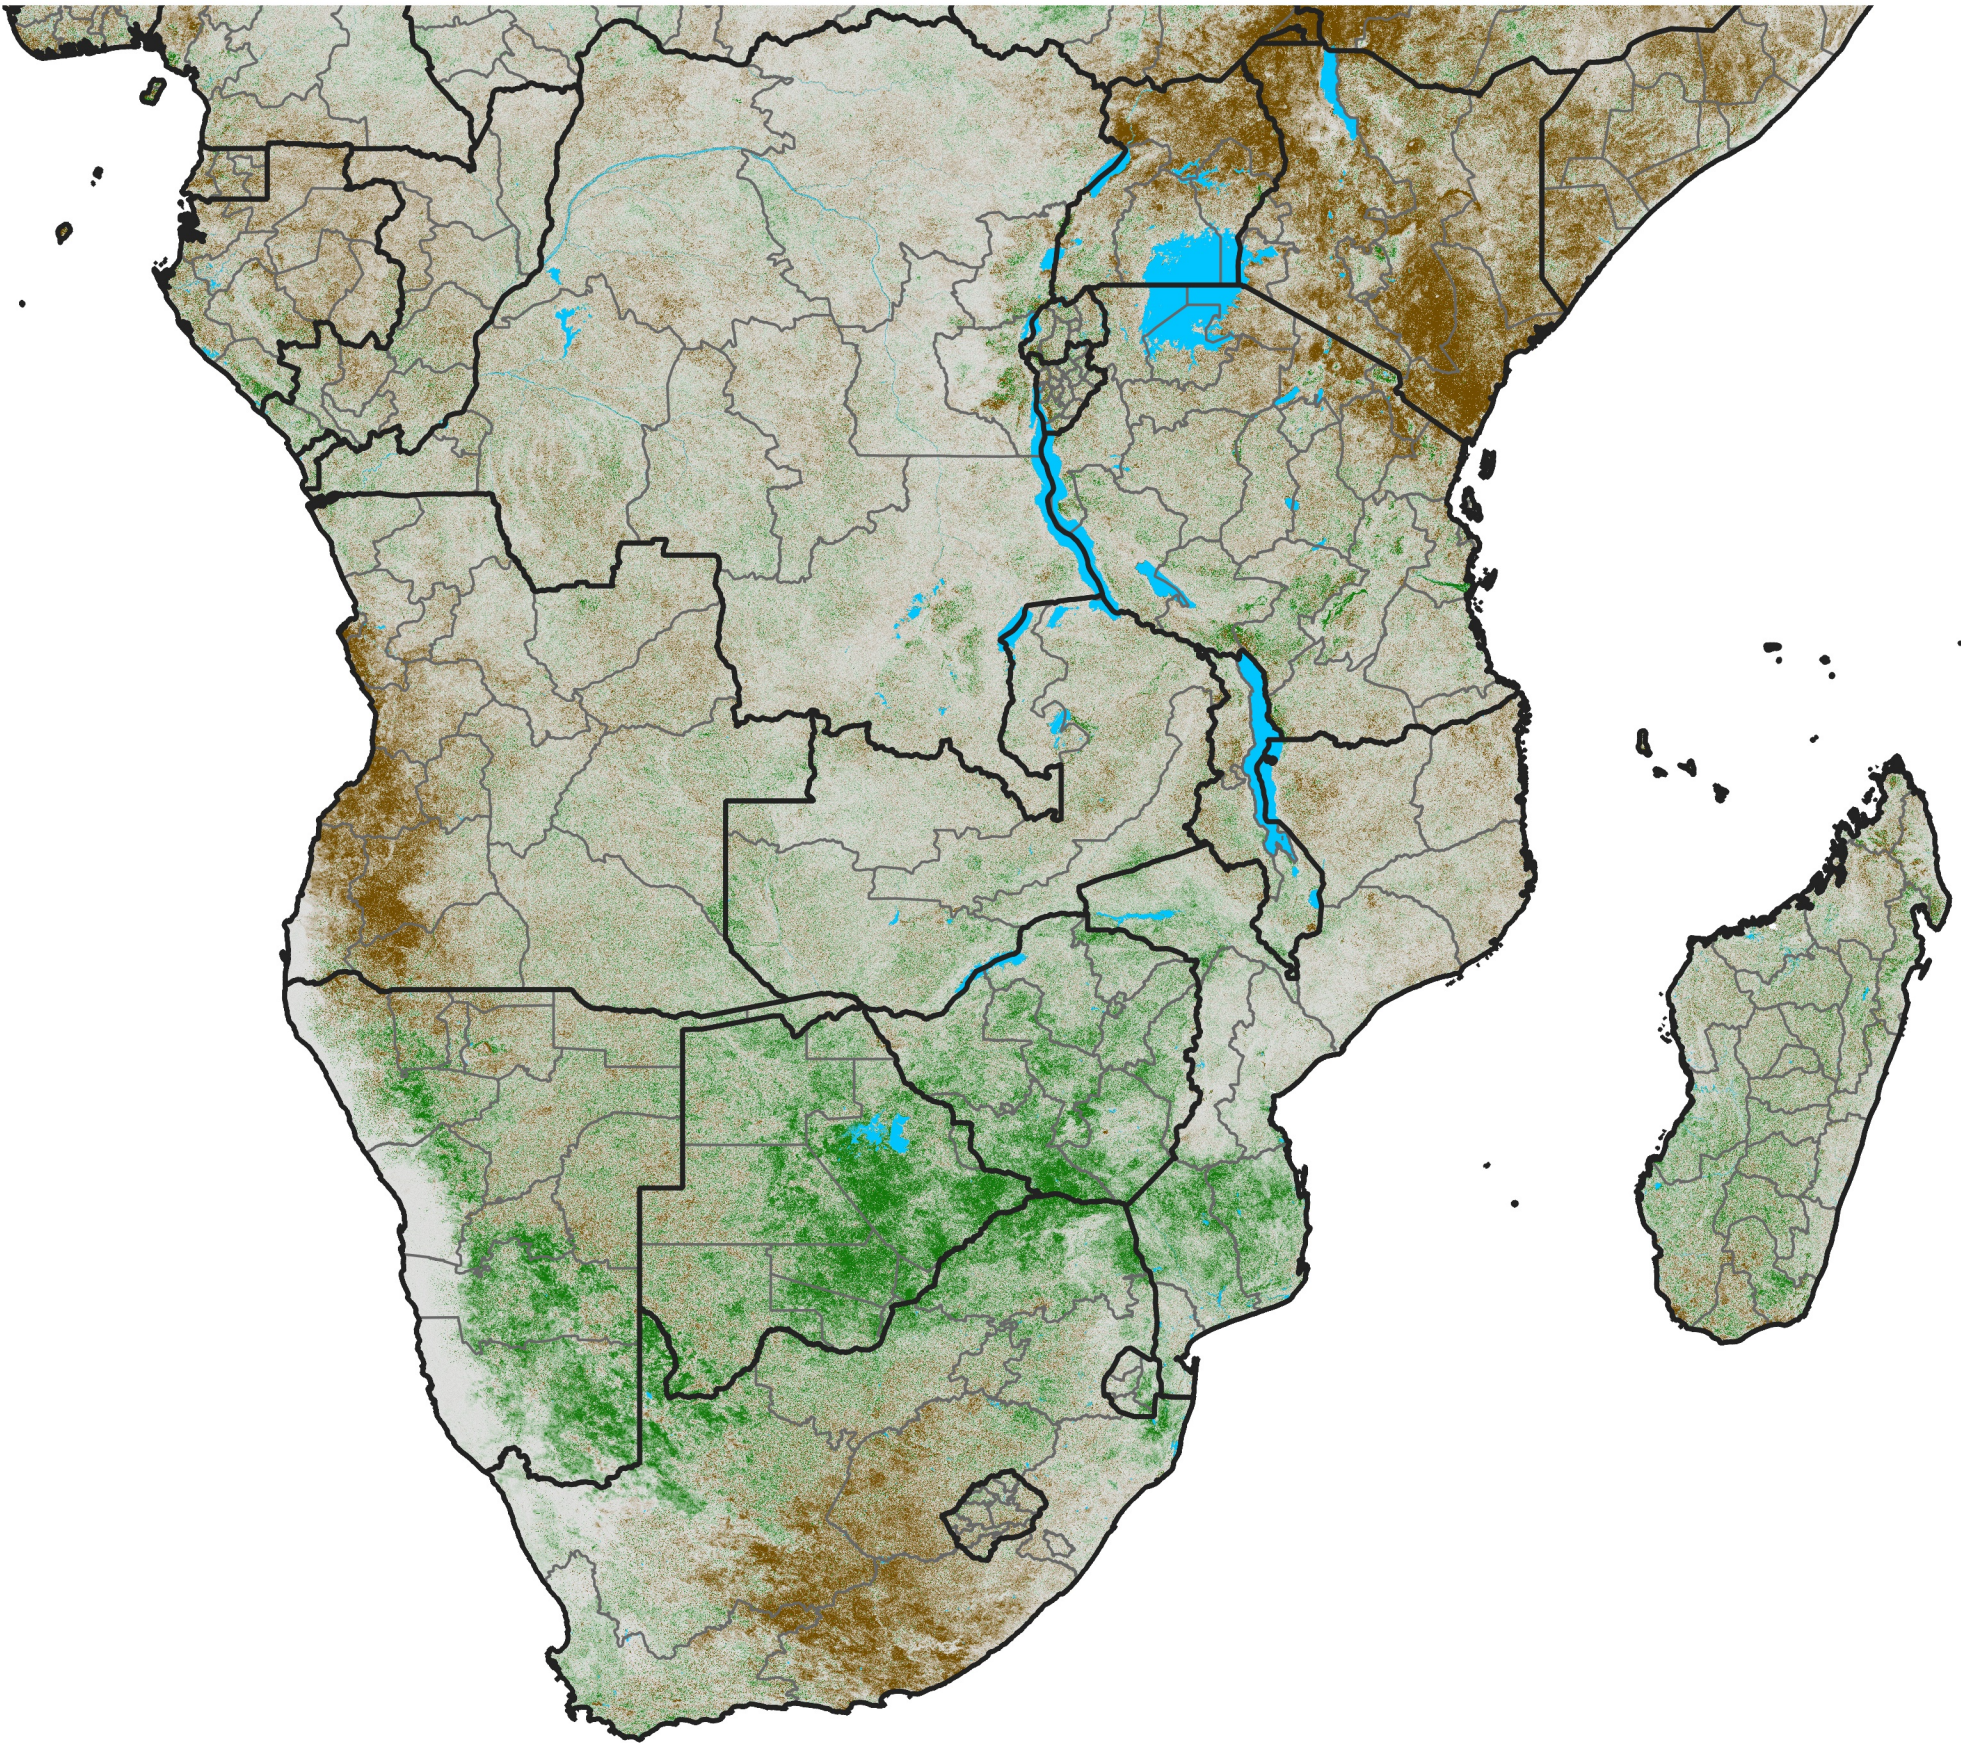

Southern Africa

NDVI Difference

2021 minus 2020

Period 09 / March 21 - 31, 2021

NDVI Difference

< -0.3 -0.2 -0.1 -0.05 0.05 0.1 0.2 >0.3

Negative

No Difference