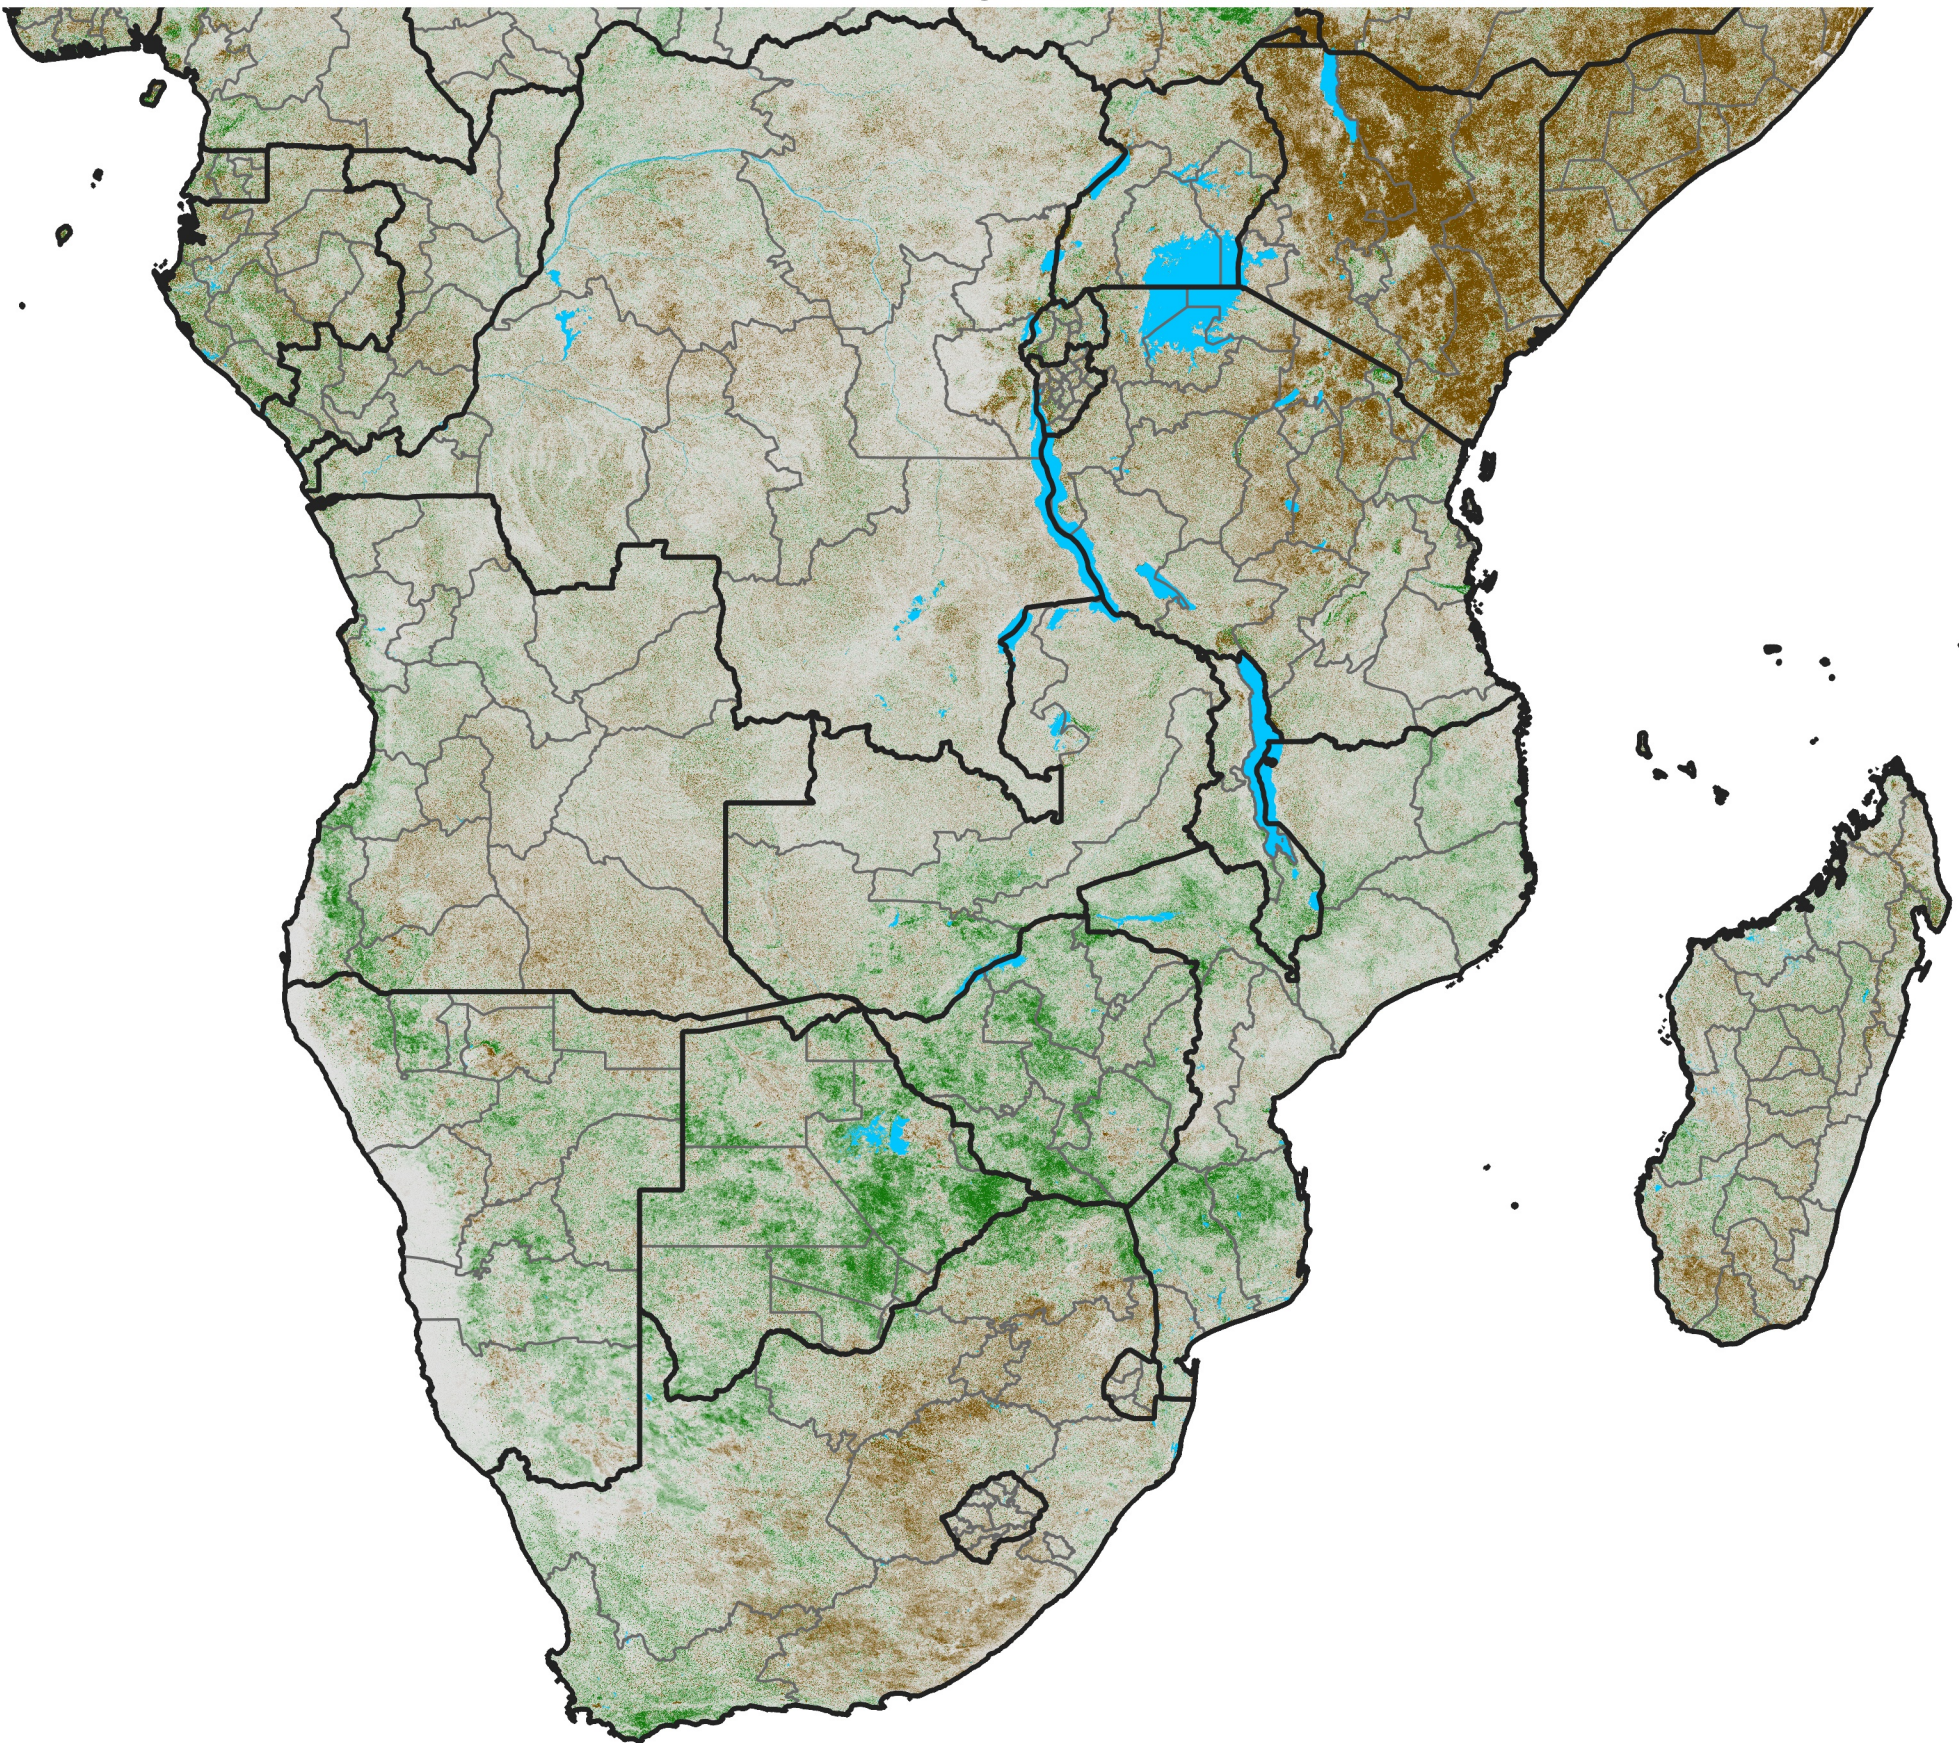

Southern Africa NDVI Difference

2021 minus 2020

Period 13 / May 01 - 10, 2021

NDVI Difference

< -0.3 -0.2 -0.1 -0.05 0.05 0.1 0.2 >0.3

Negative

No Difference

Positive