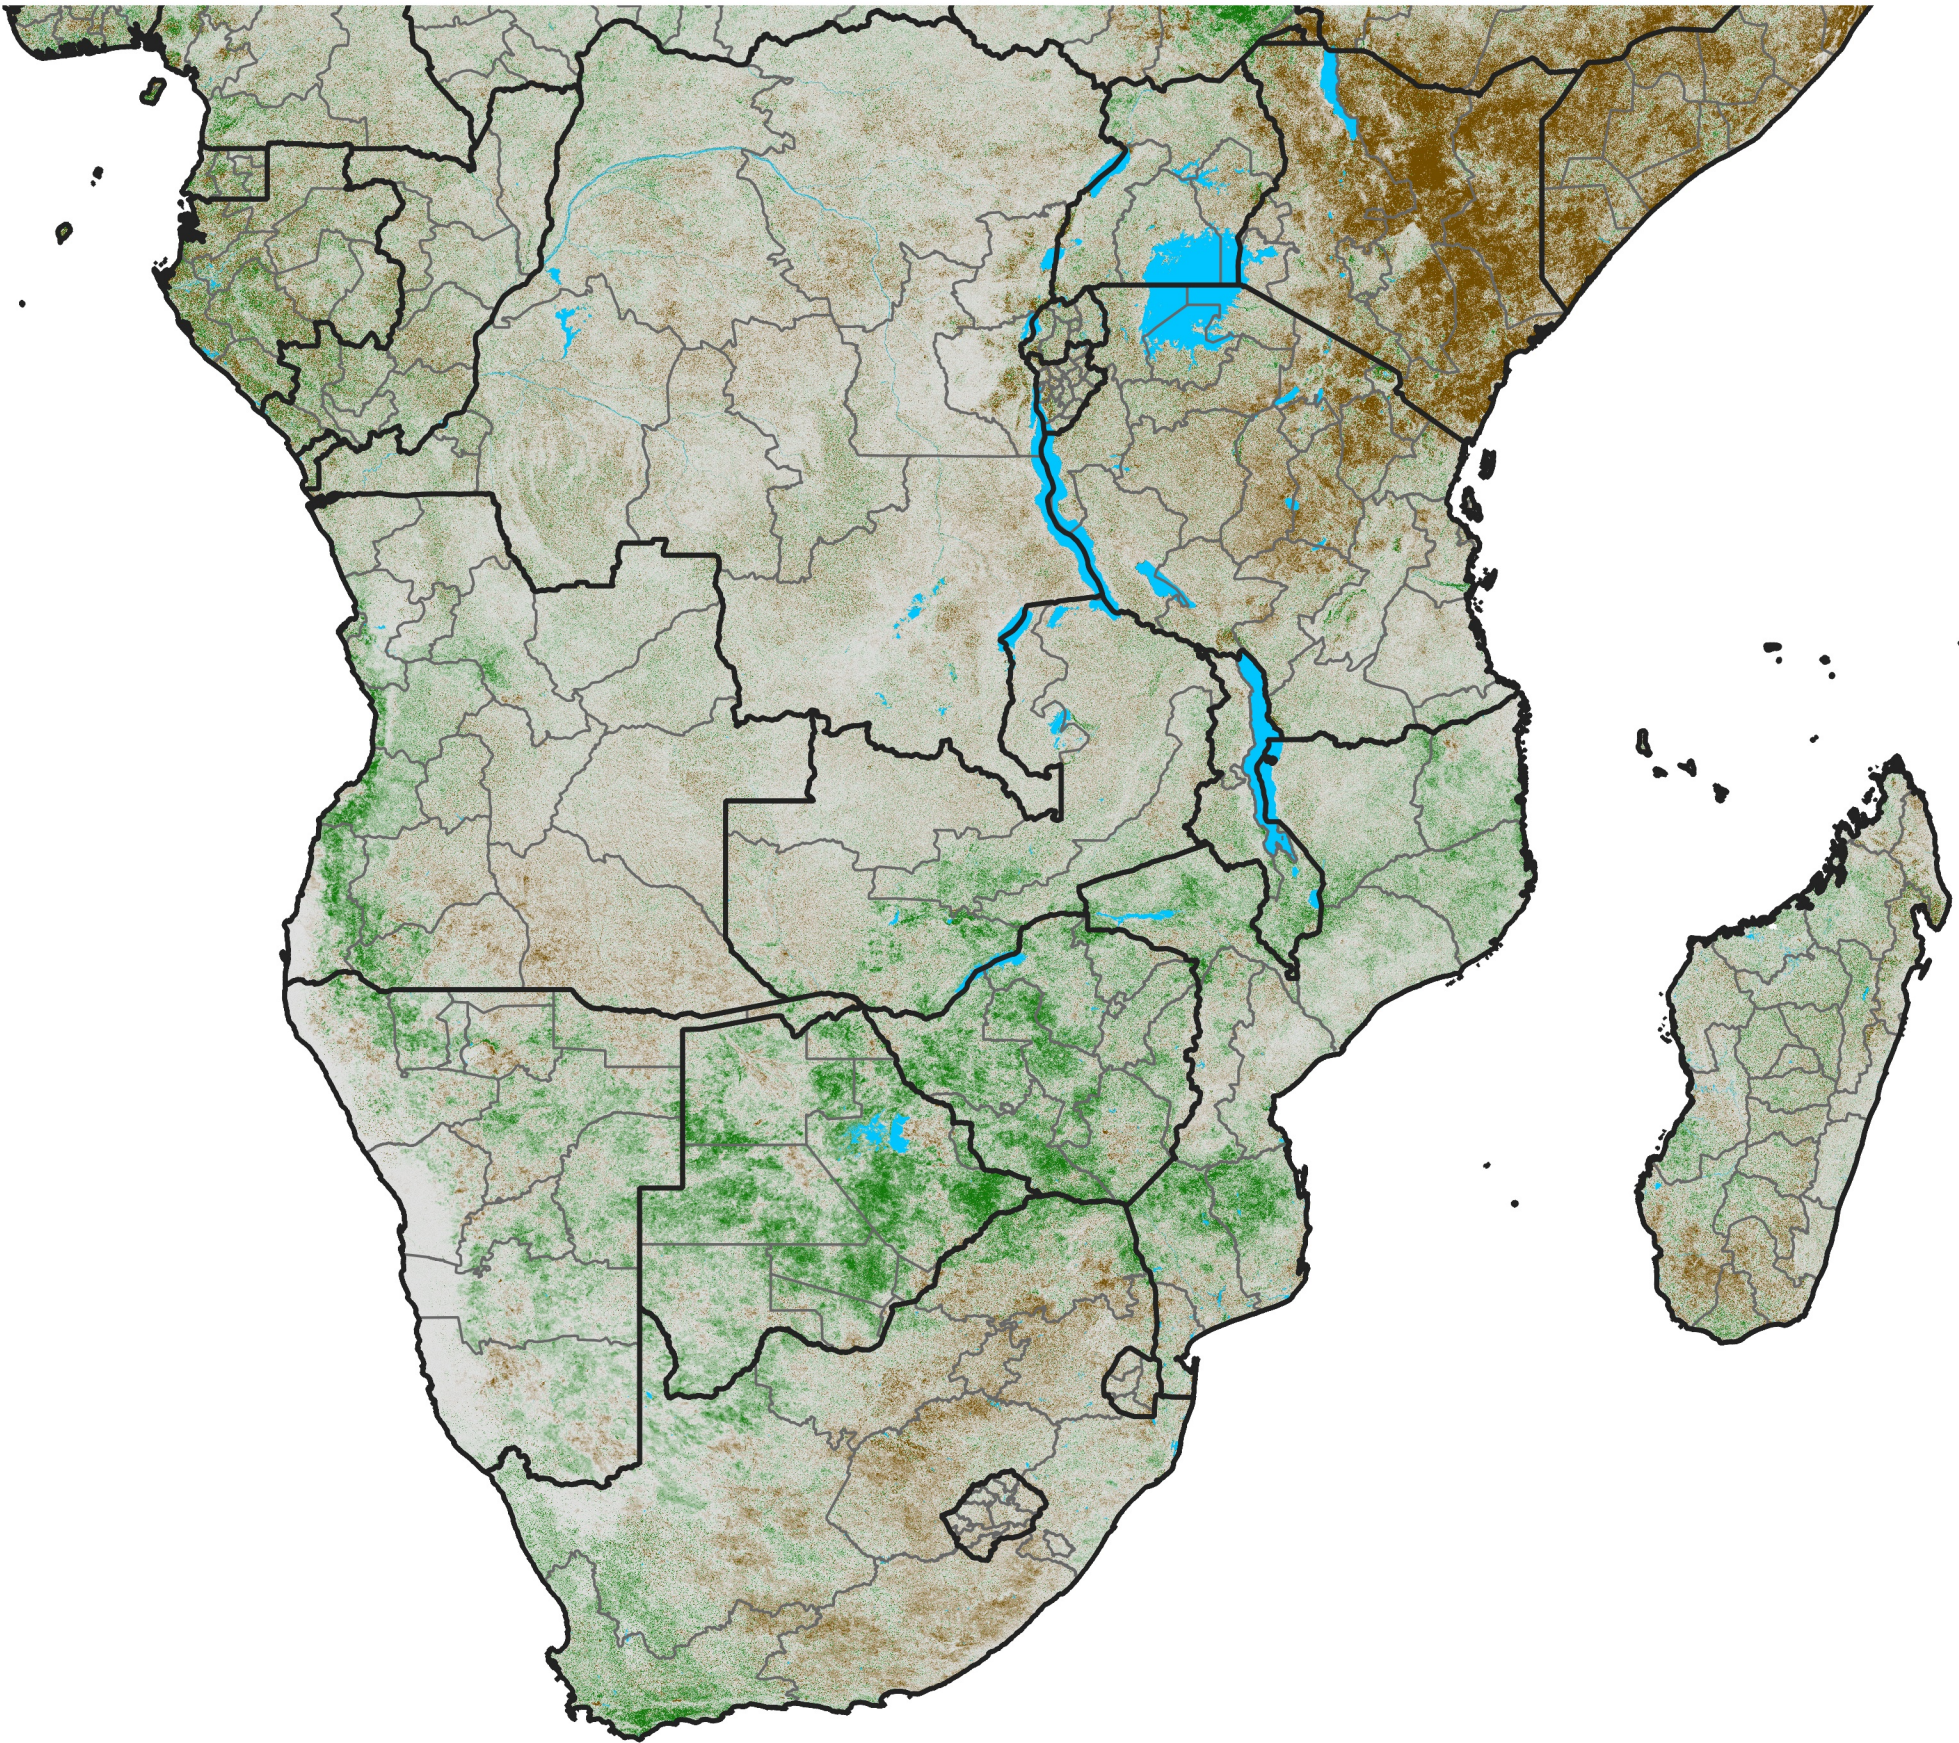

Southern Africa

NDVI Difference

2021 minus 2020

Period 14 / May 11 - 20, 2021

NDVI Difference

< -0.3 -0.2 -0.1 -0.05 0.05 0.1 0.2 >0.3

Negative

No Difference