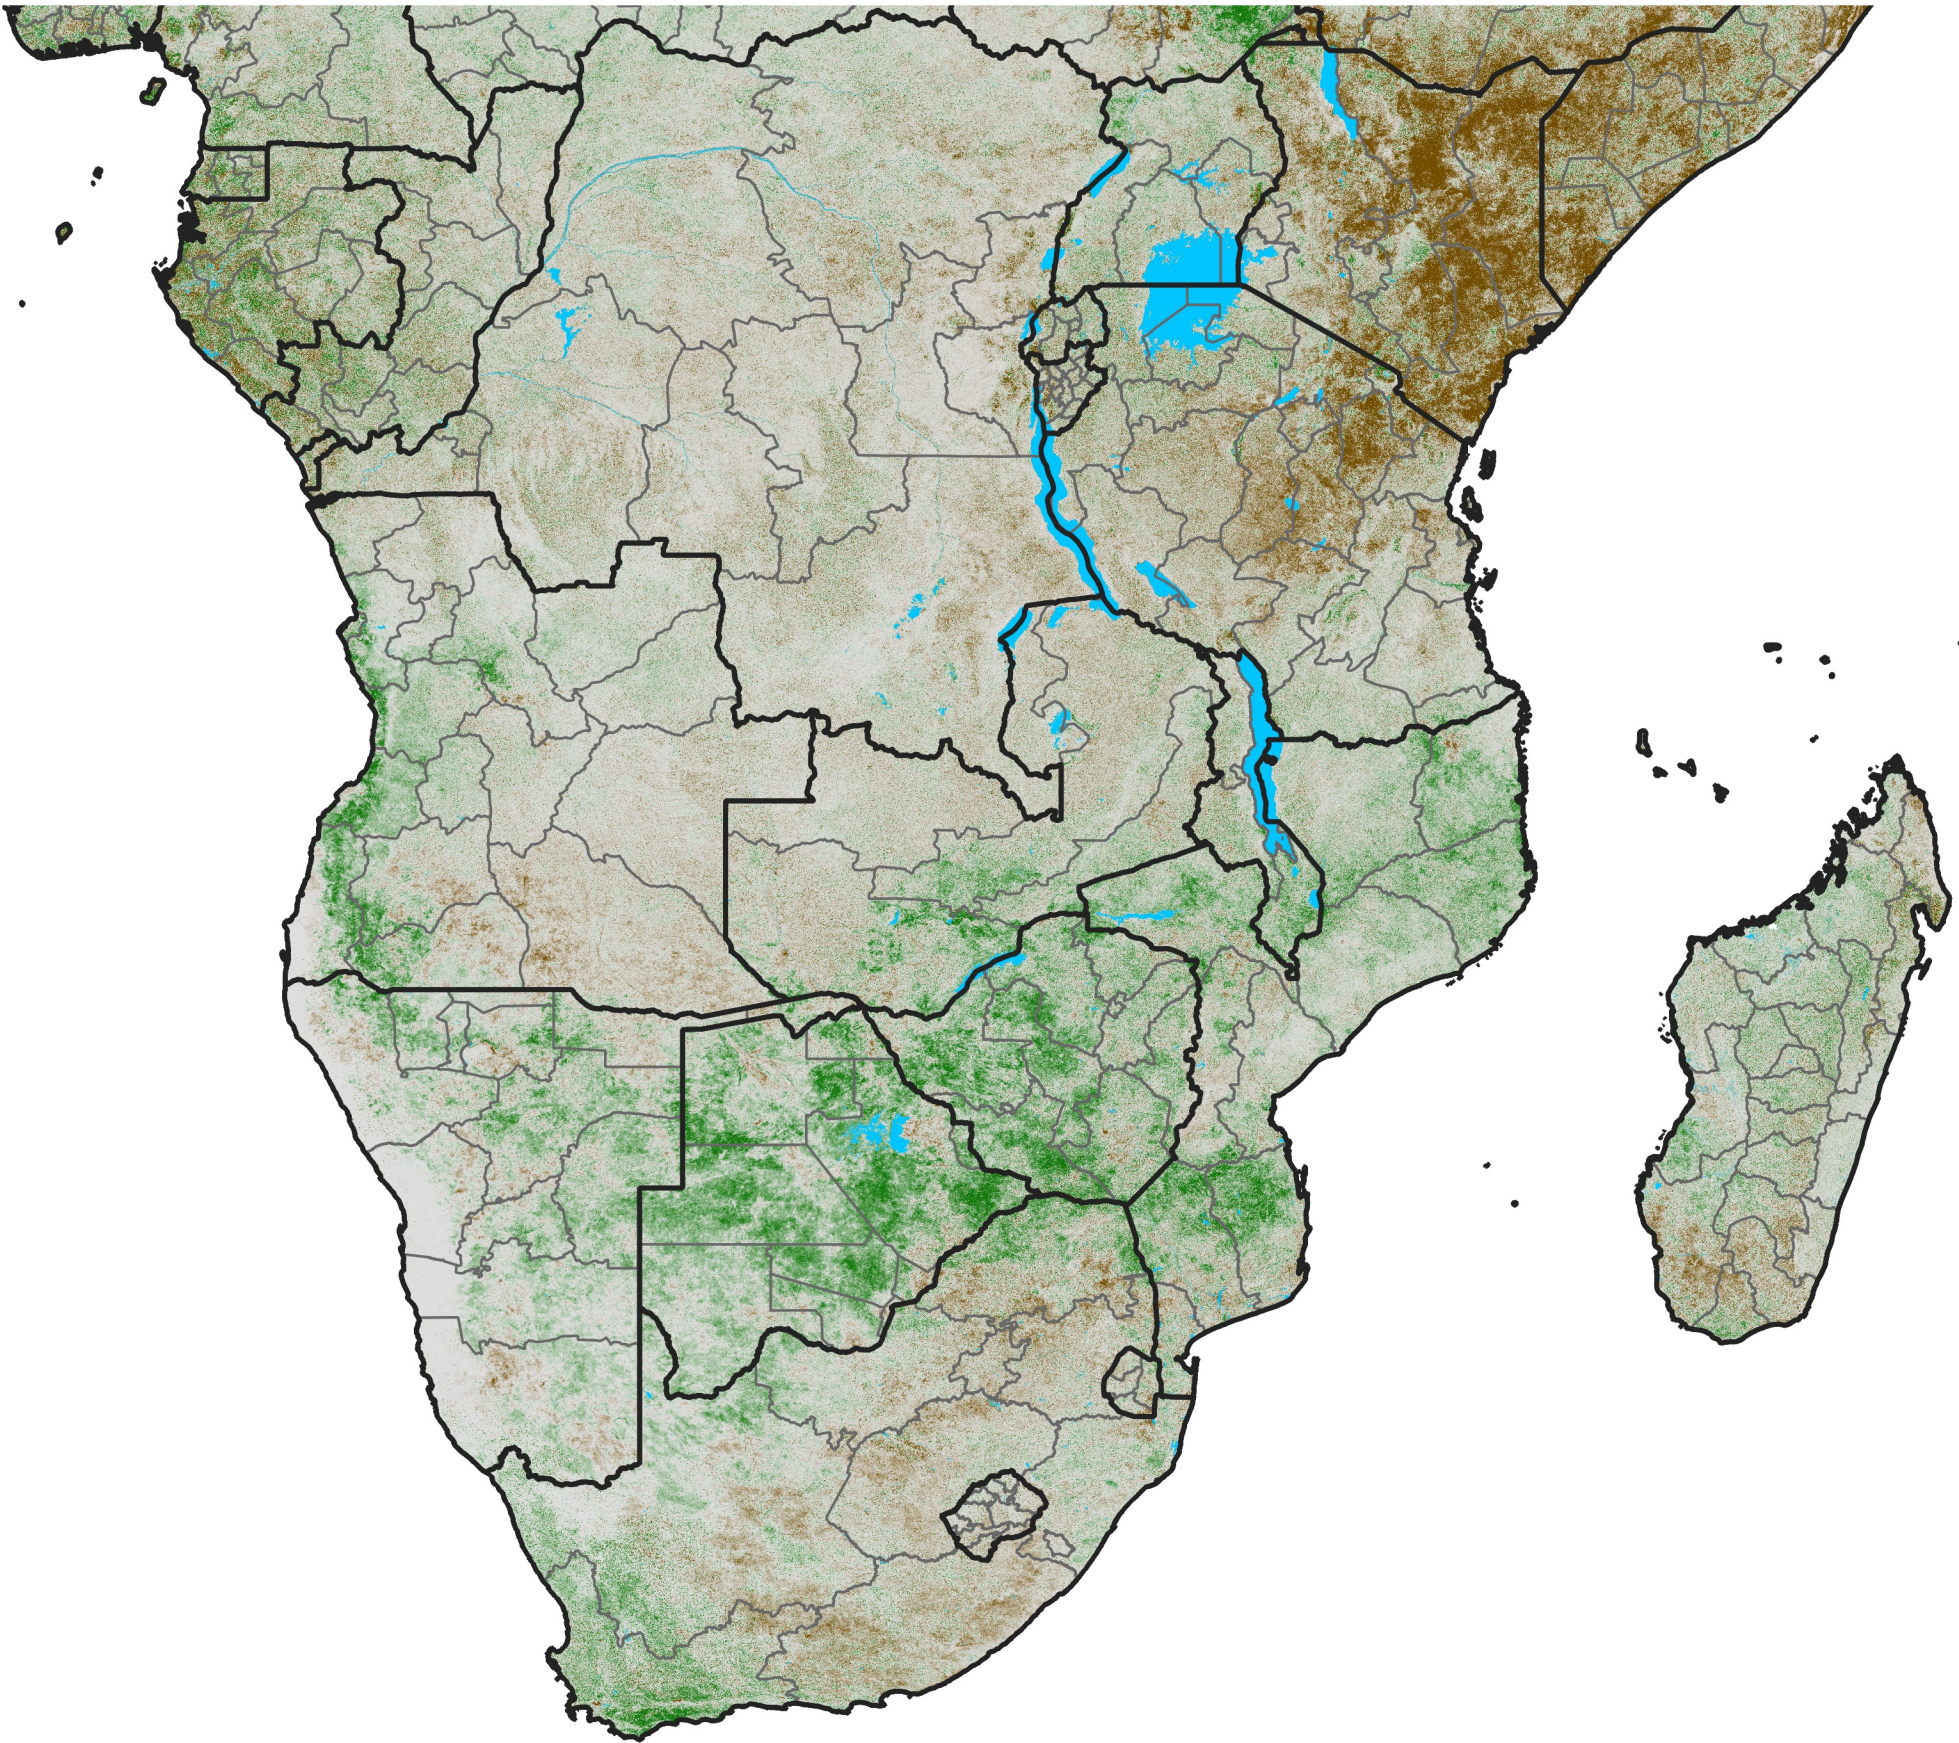

Southern Africa NDVI Difference

2021 minus 2020

Period 15 / May 21 - 31, 2021

NDVI Difference

< -0.3 -0.2 -0.1 -0.05 0.05 0.1 0.2 >0.3

Negative

No Difference

Positive