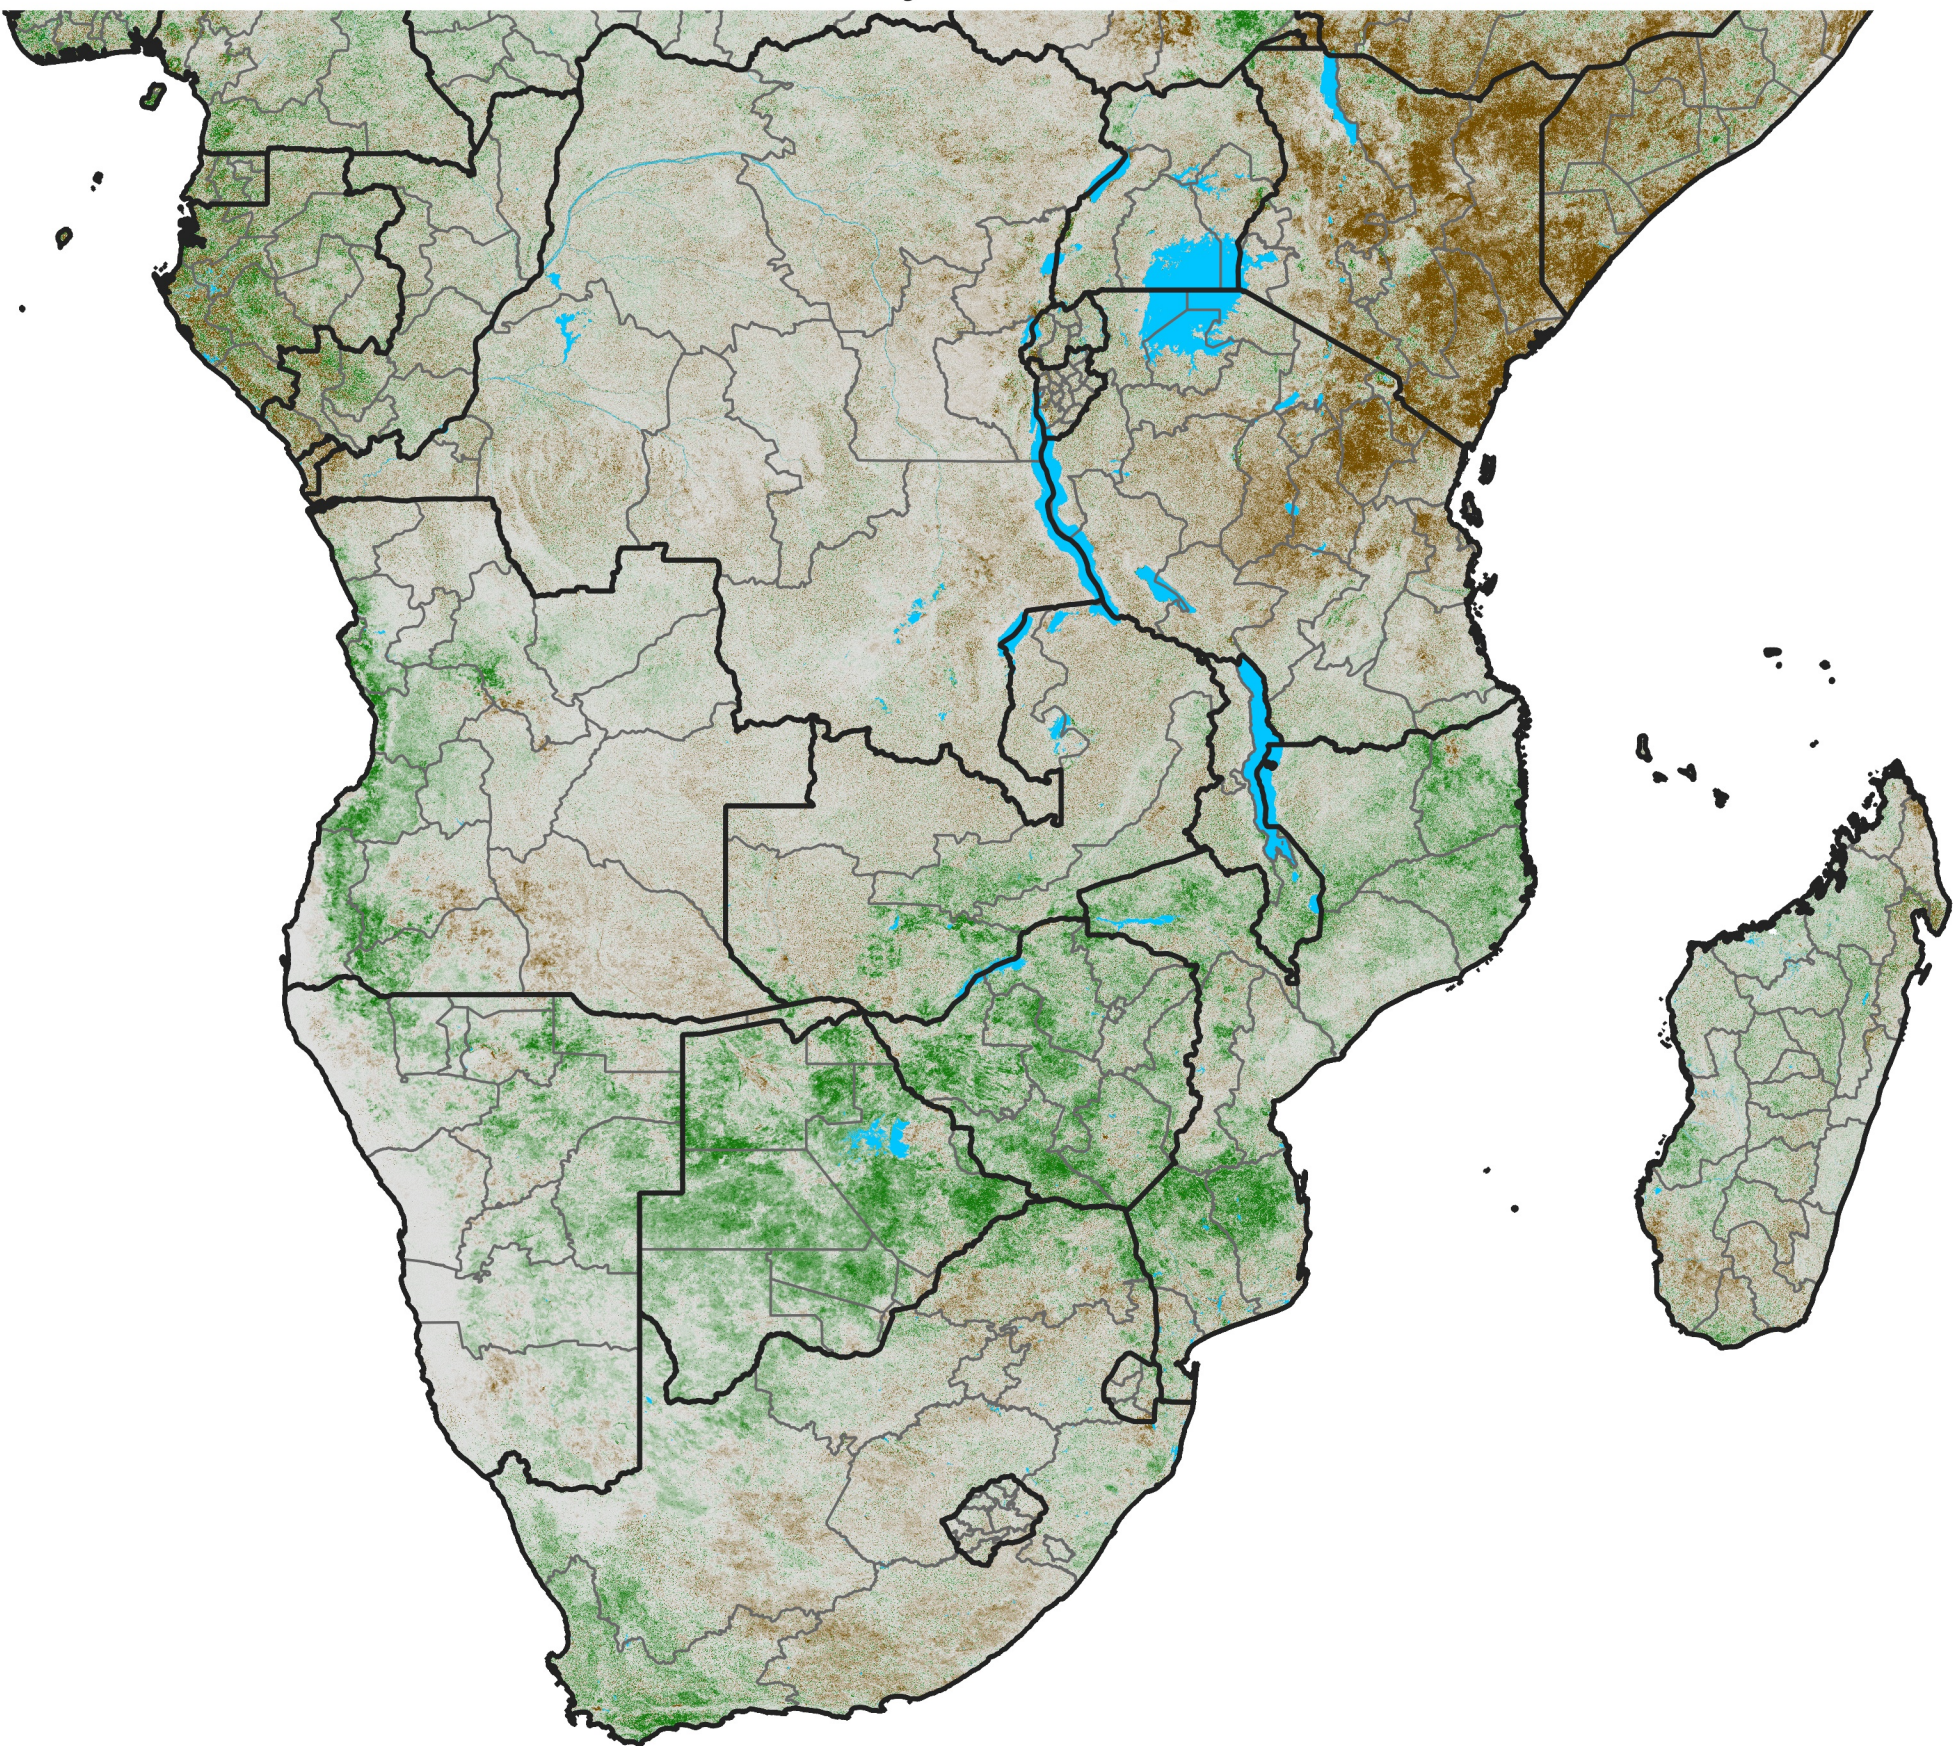

Southern Africa NDVI Difference

2021 minus 2020

Period 16 / June 01 - 10, 2021

NDVI Difference

< -0.3 -0.2 -0.1 -0.05 0.05 0.1 0.2 > 0.3

Negative

No Difference

Positive