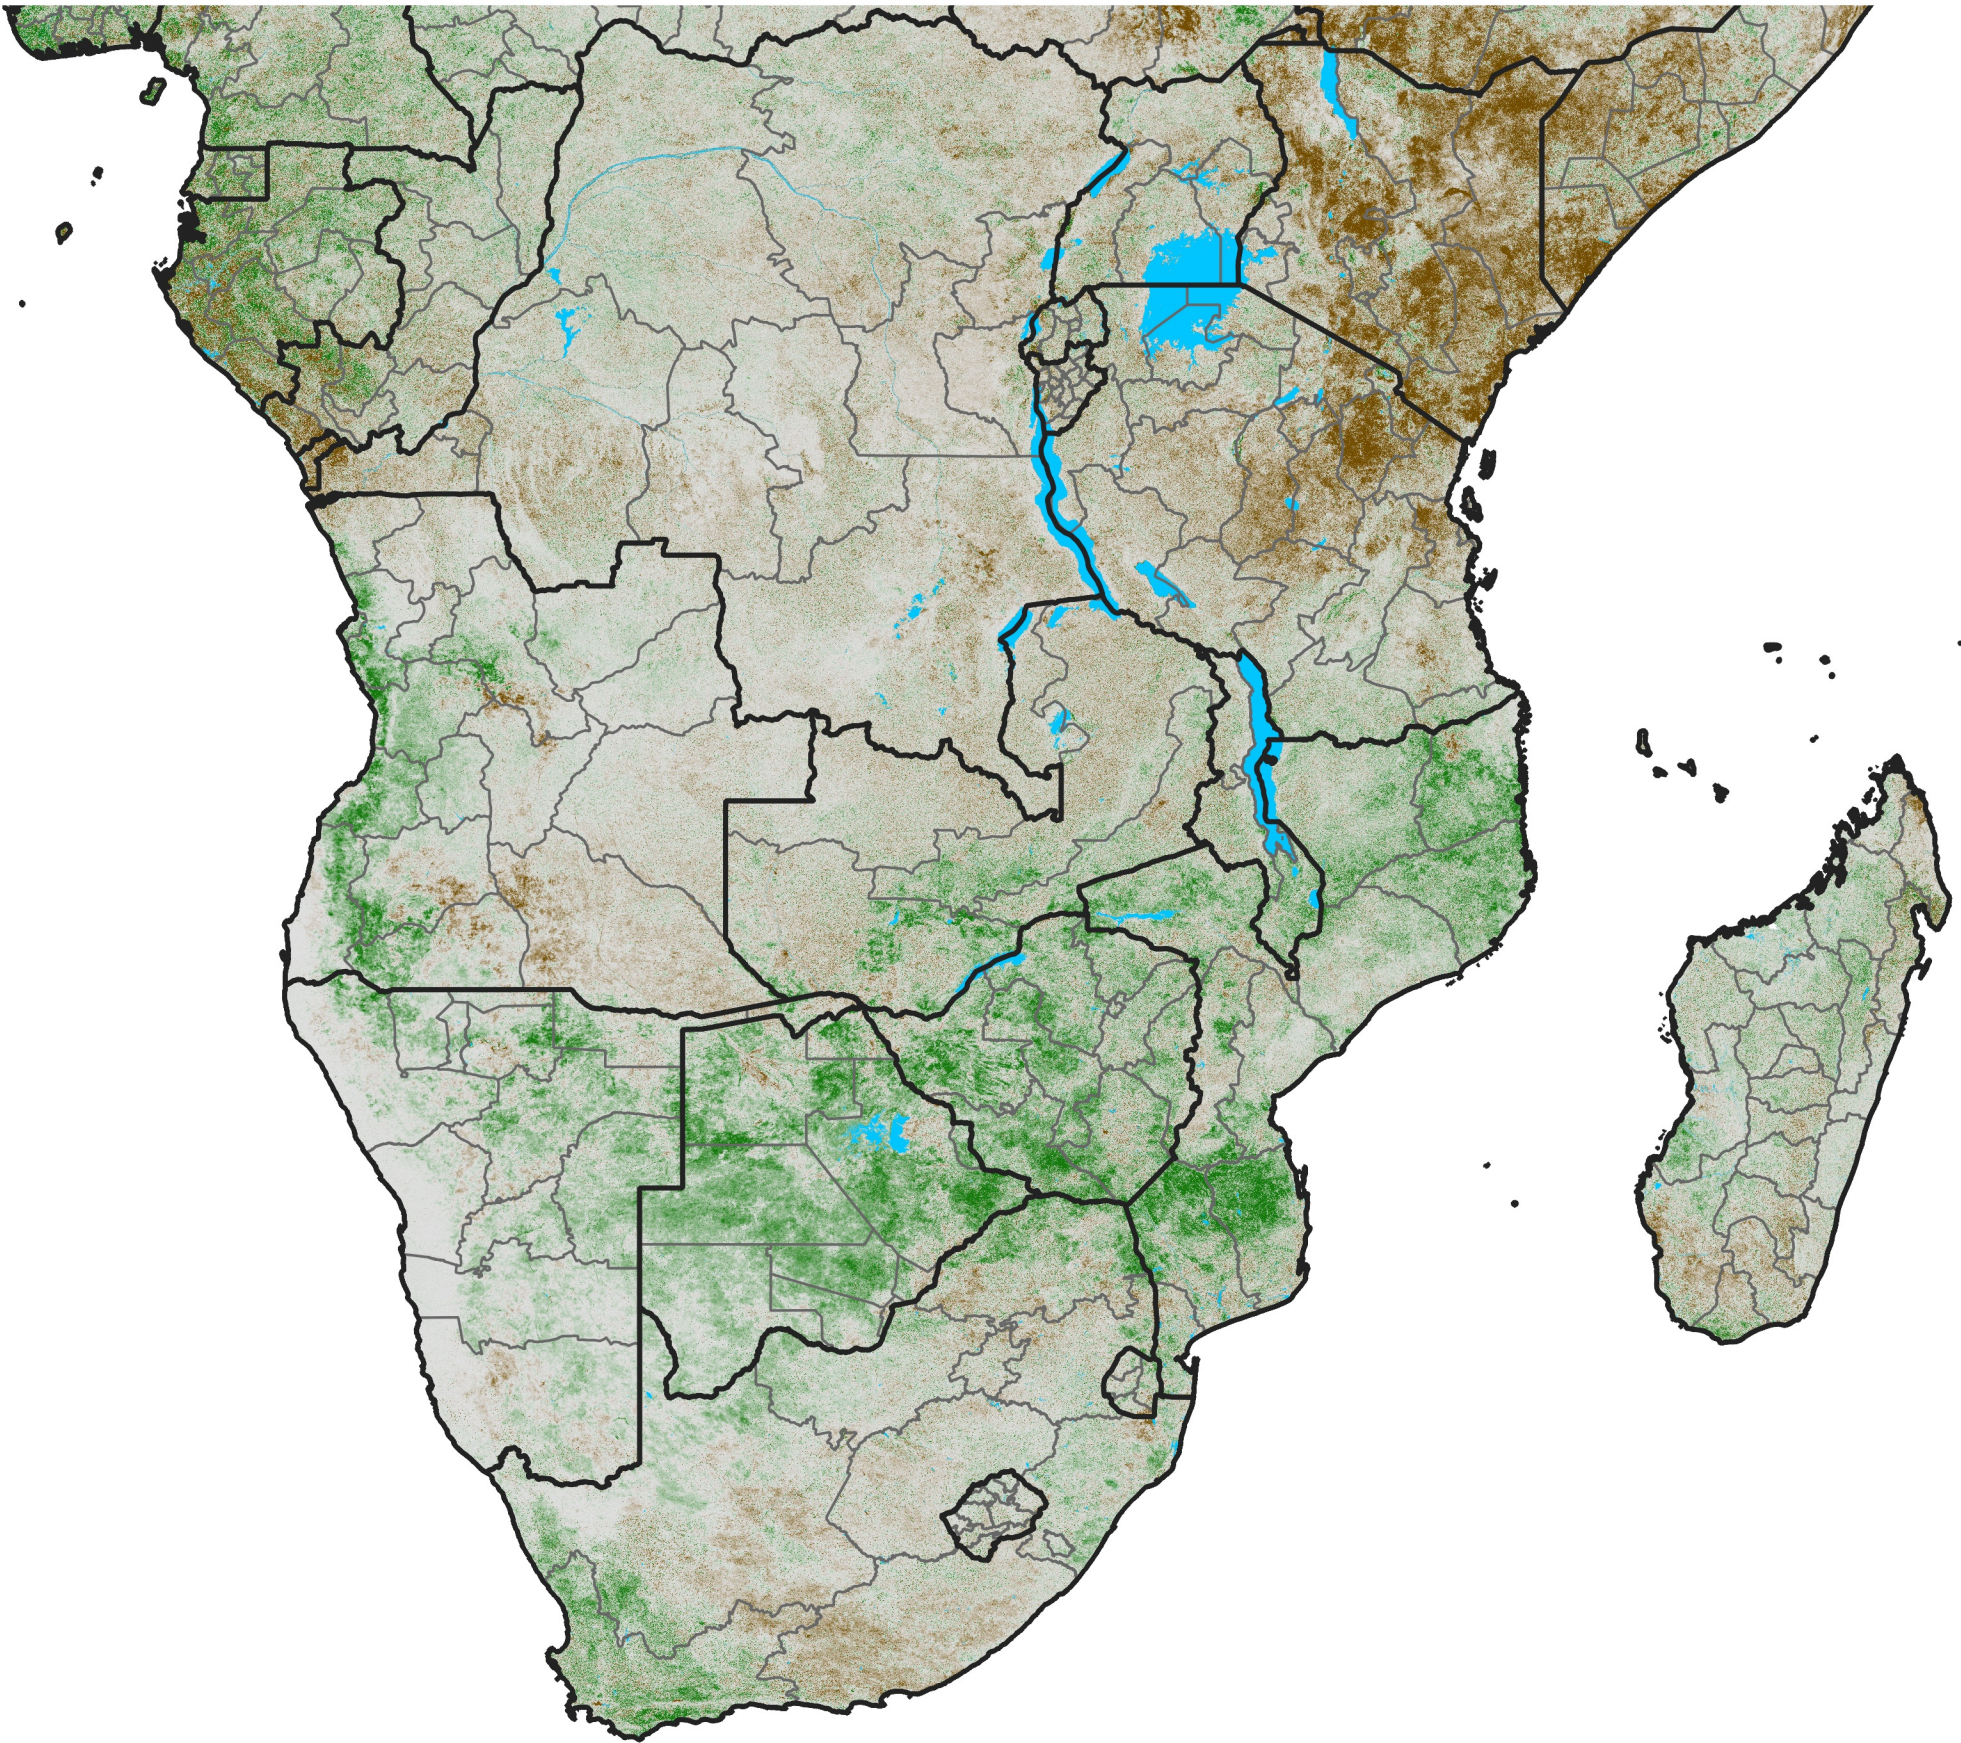

Southern Africa NDVI Difference

2021 minus 2020

Period 17 / June 11 - 20, 2021

NDVI Difference

< -0.3 -0.2 -0.1 -0.05 0.05 0.1 0.2 >0.3

Negative

No Difference

Positive