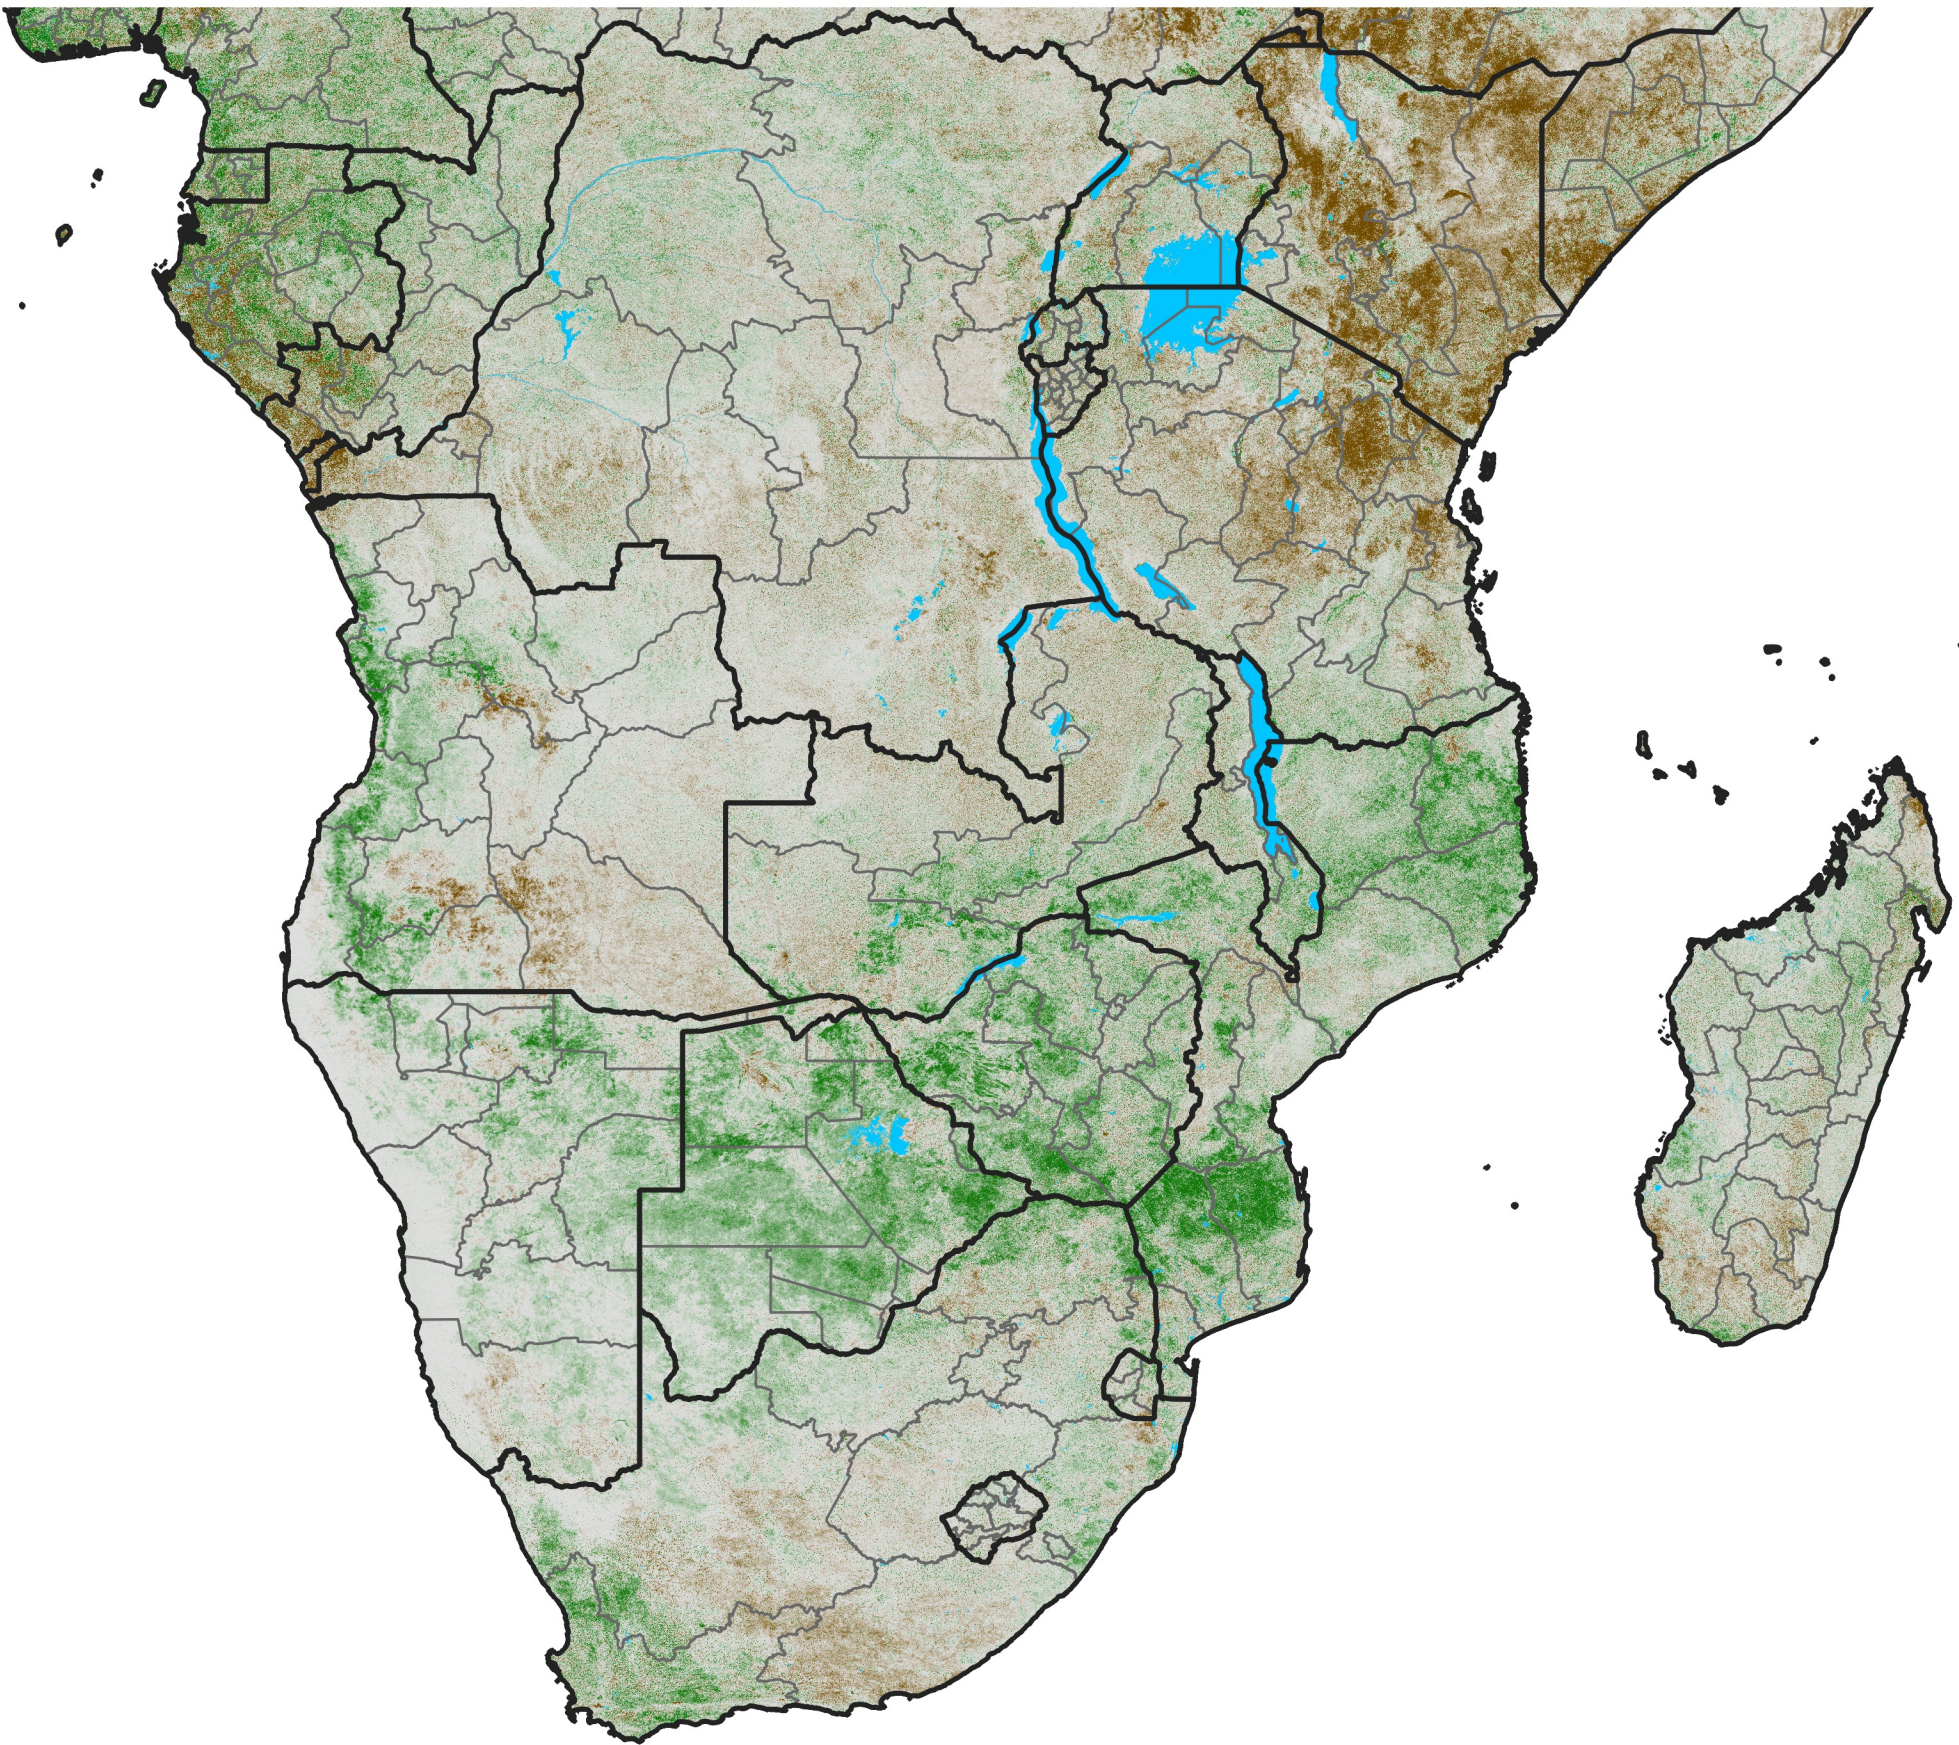

# Southern Africa NDVI Difference

2021 minus 2020

Period 18 / June 21 - 30, 2021

## NDVI Difference

< -0.3   -0.2   -0.1   -0.05   0.05   0.1   0.2   > 0.3

Negative

No Difference

Positive