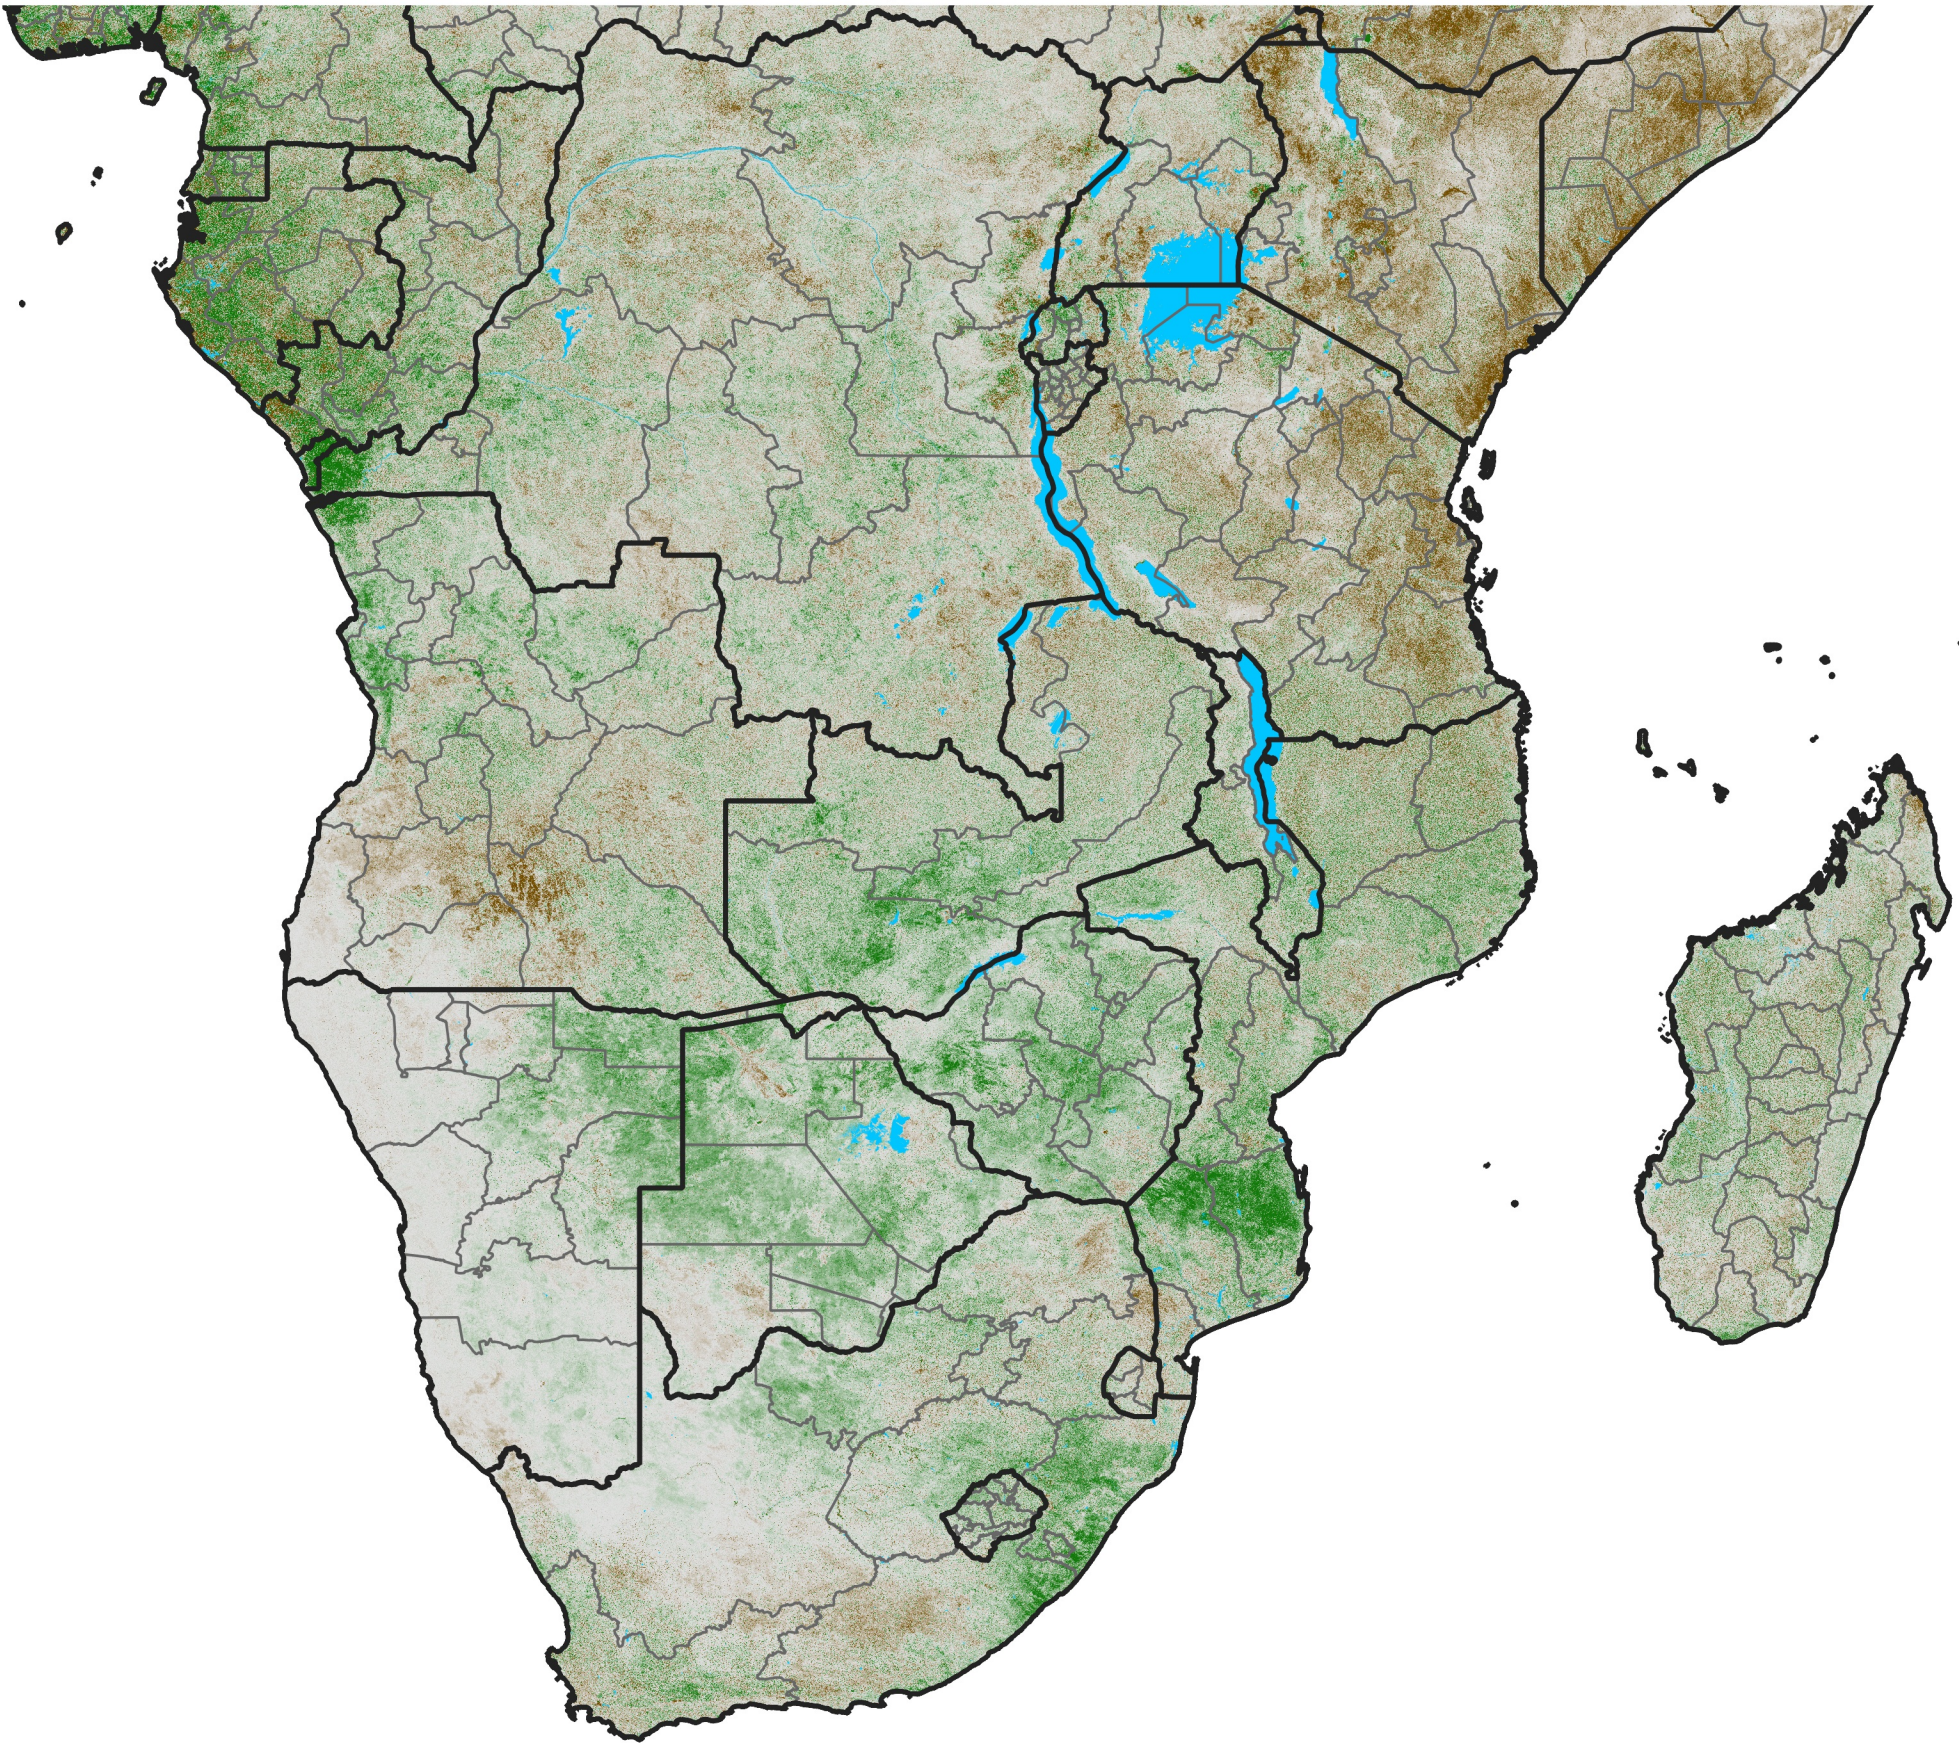

Southern Africa NDVI Difference

2021 minus 2020

Period 27 / September 21 - 30, 2021

NDVI Difference

< -0.3 -0.2 -0.1 -0.05 0.05 0.1 0.2 > 0.3

Negative

No Difference

Positive