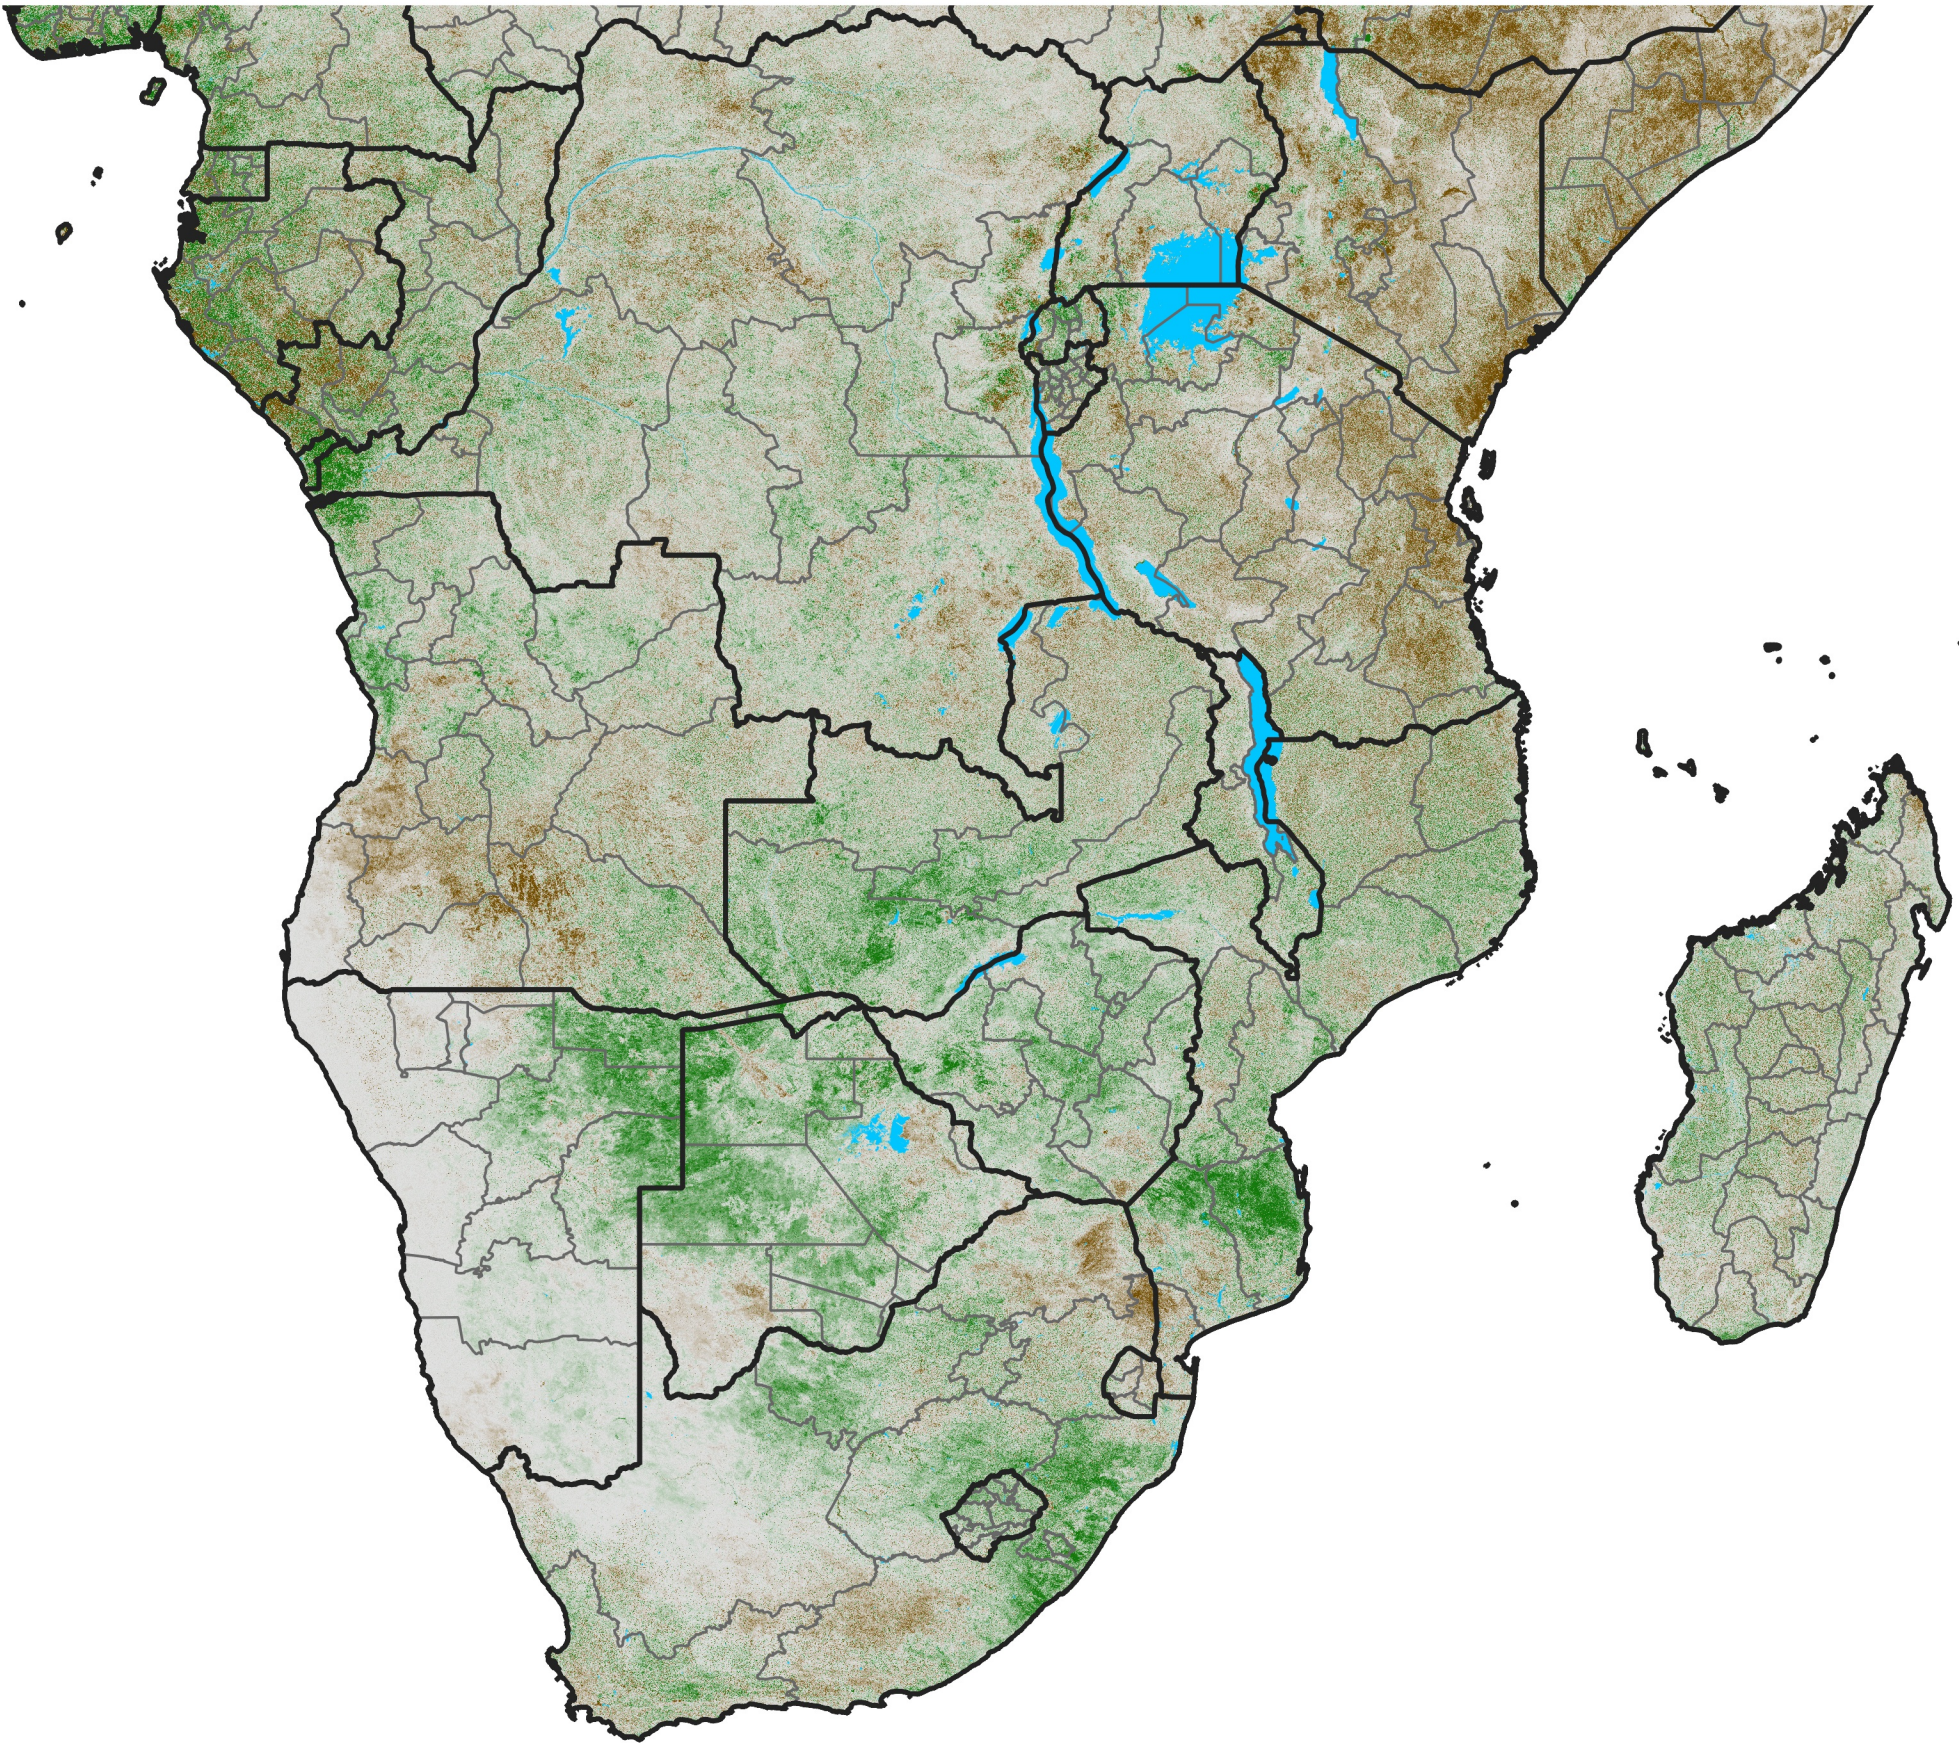

Southern Africa

NDVI Difference

2021 minus 2020

Period 28 / October 01 - 10, 2021

NDVI Difference

< -0.3 -0.2 -0.1 -0.05 0.05 0.1 0.2 >0.3

Negative

No Difference