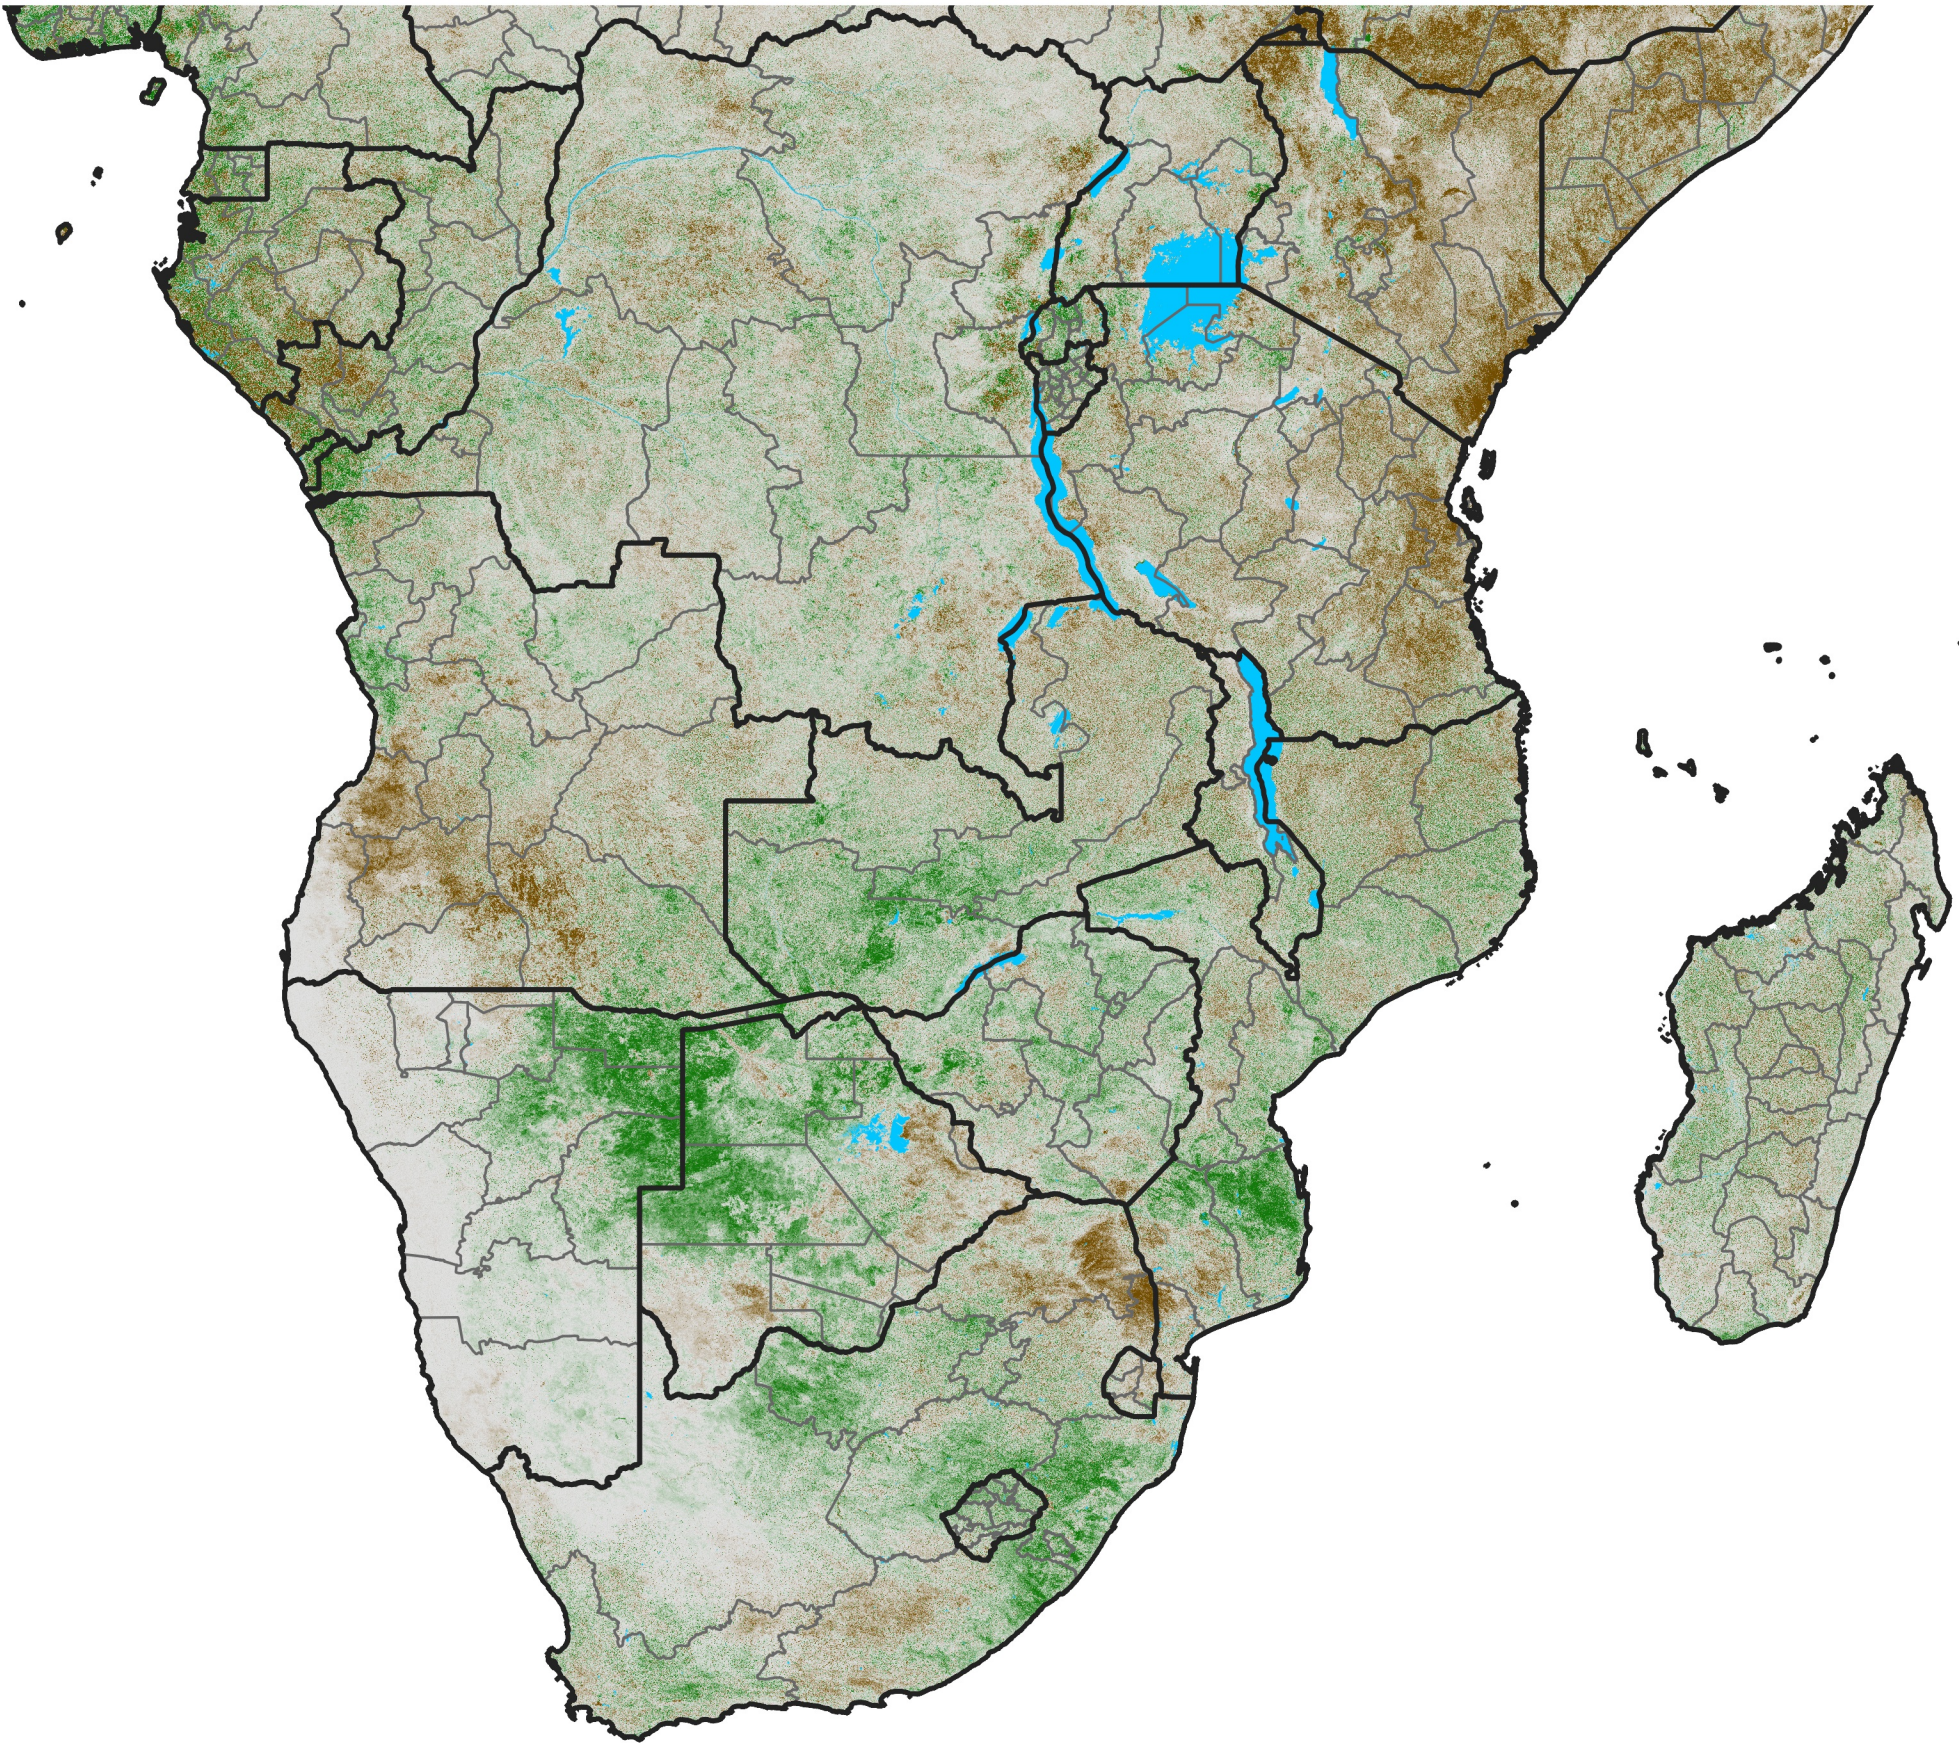

Southern Africa

NDVI Difference

2021 minus 2020

Period 29 / October 11 - 20, 2021

NDVI Difference

< -0.3 -0.2 -0.1 -0.05 0.05 0.1 0.2 >0.3

Negative

No Difference