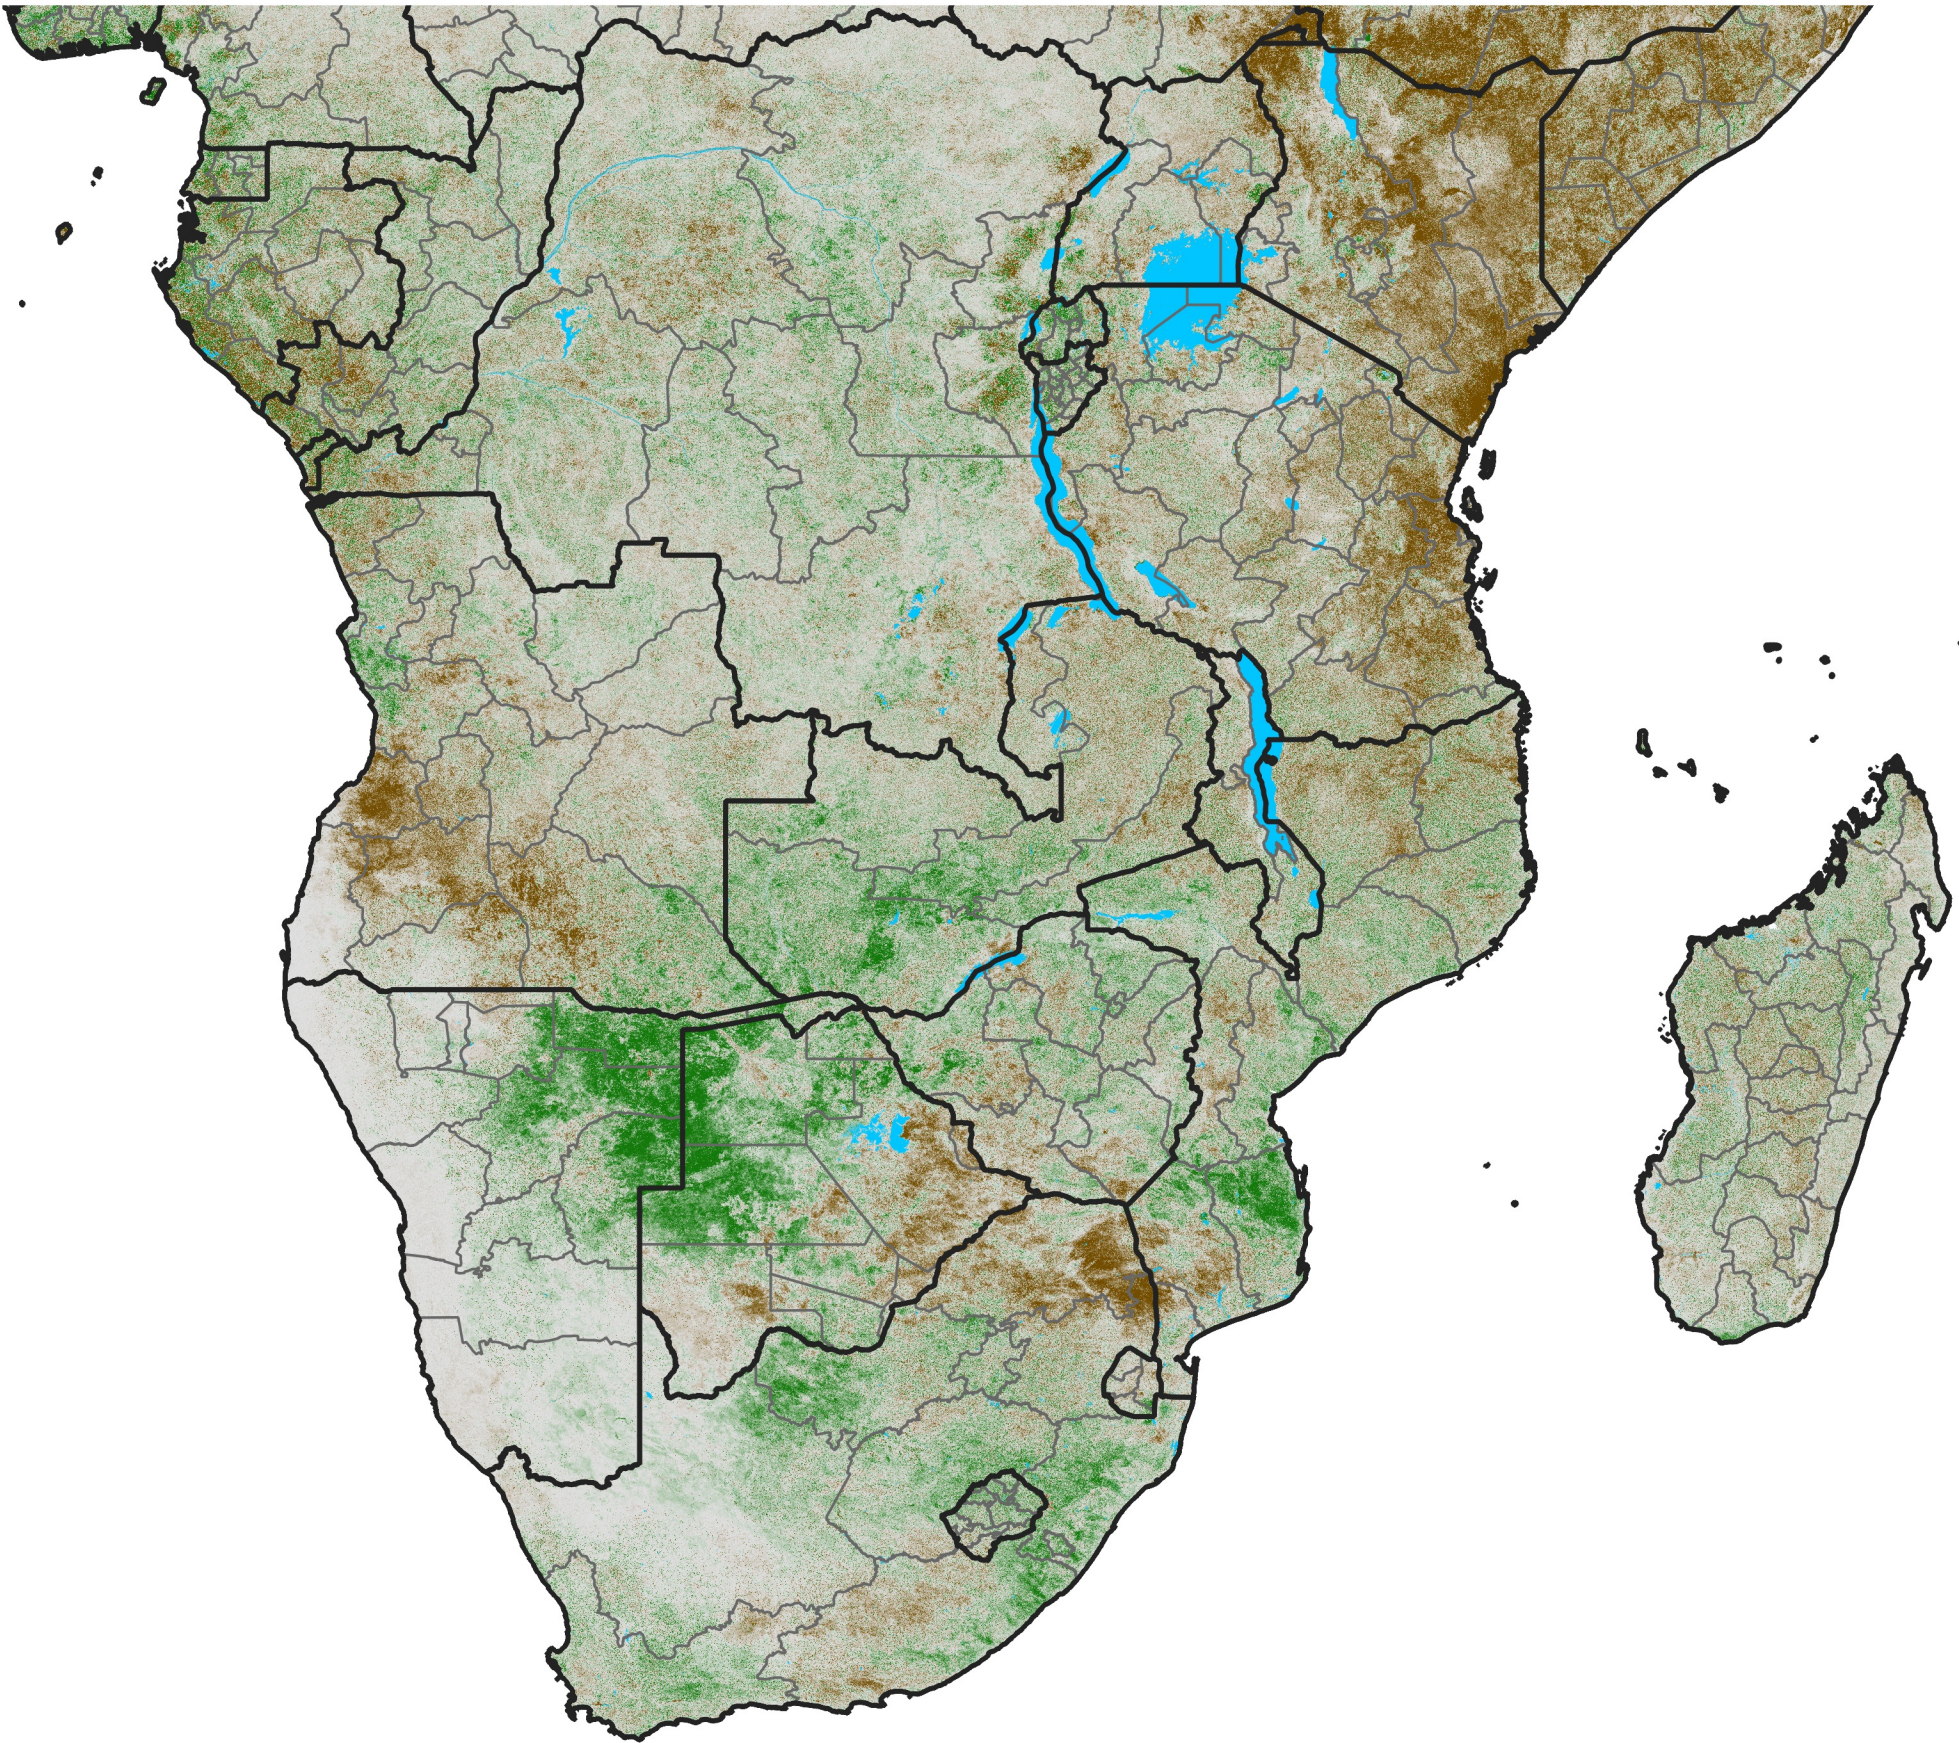

Southern Africa

NDVI Difference

2021 minus 2020

Period 30 / October 21 - 31, 2021

NDVI Difference

< -0.3 -0.2 -0.1 -0.05 0.05 0.1 0.2 >0.3

Negative

No Difference