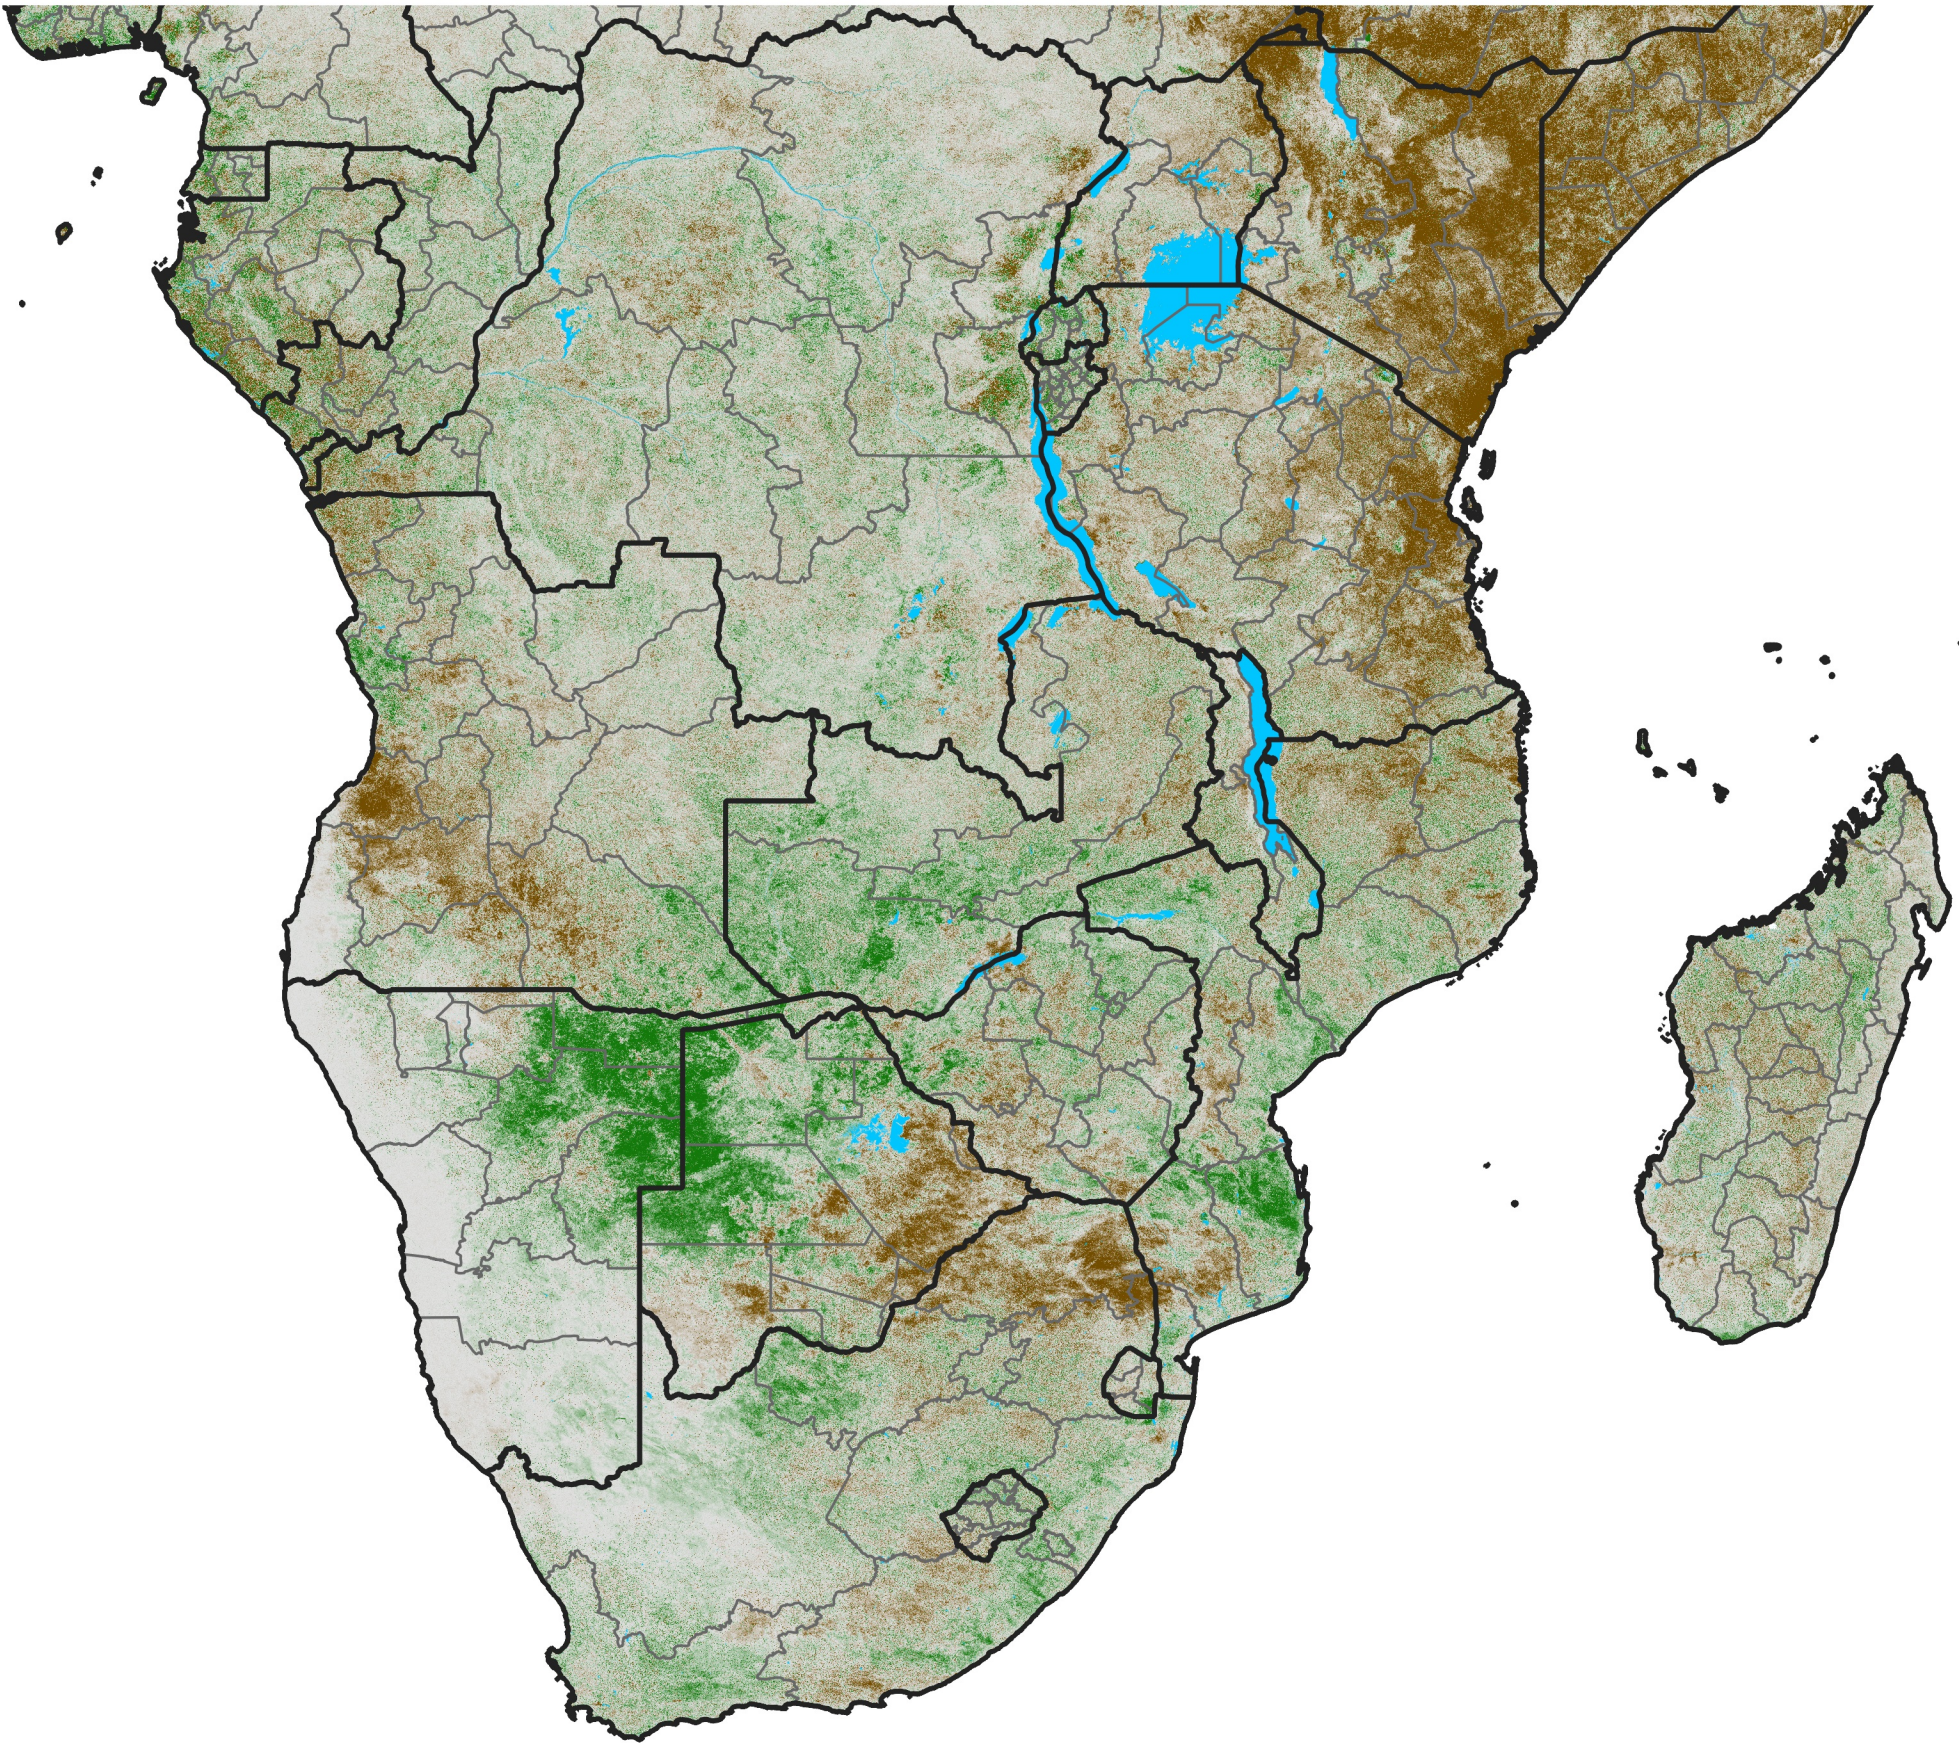

Southern Africa

NDVI Difference

2021 minus 2020

Period 31 / November 01 - 10, 2021

NDVI Difference

< -0.3 -0.2 -0.1 -0.05 0.05 0.1 0.2 >0.3

Negative

No Difference