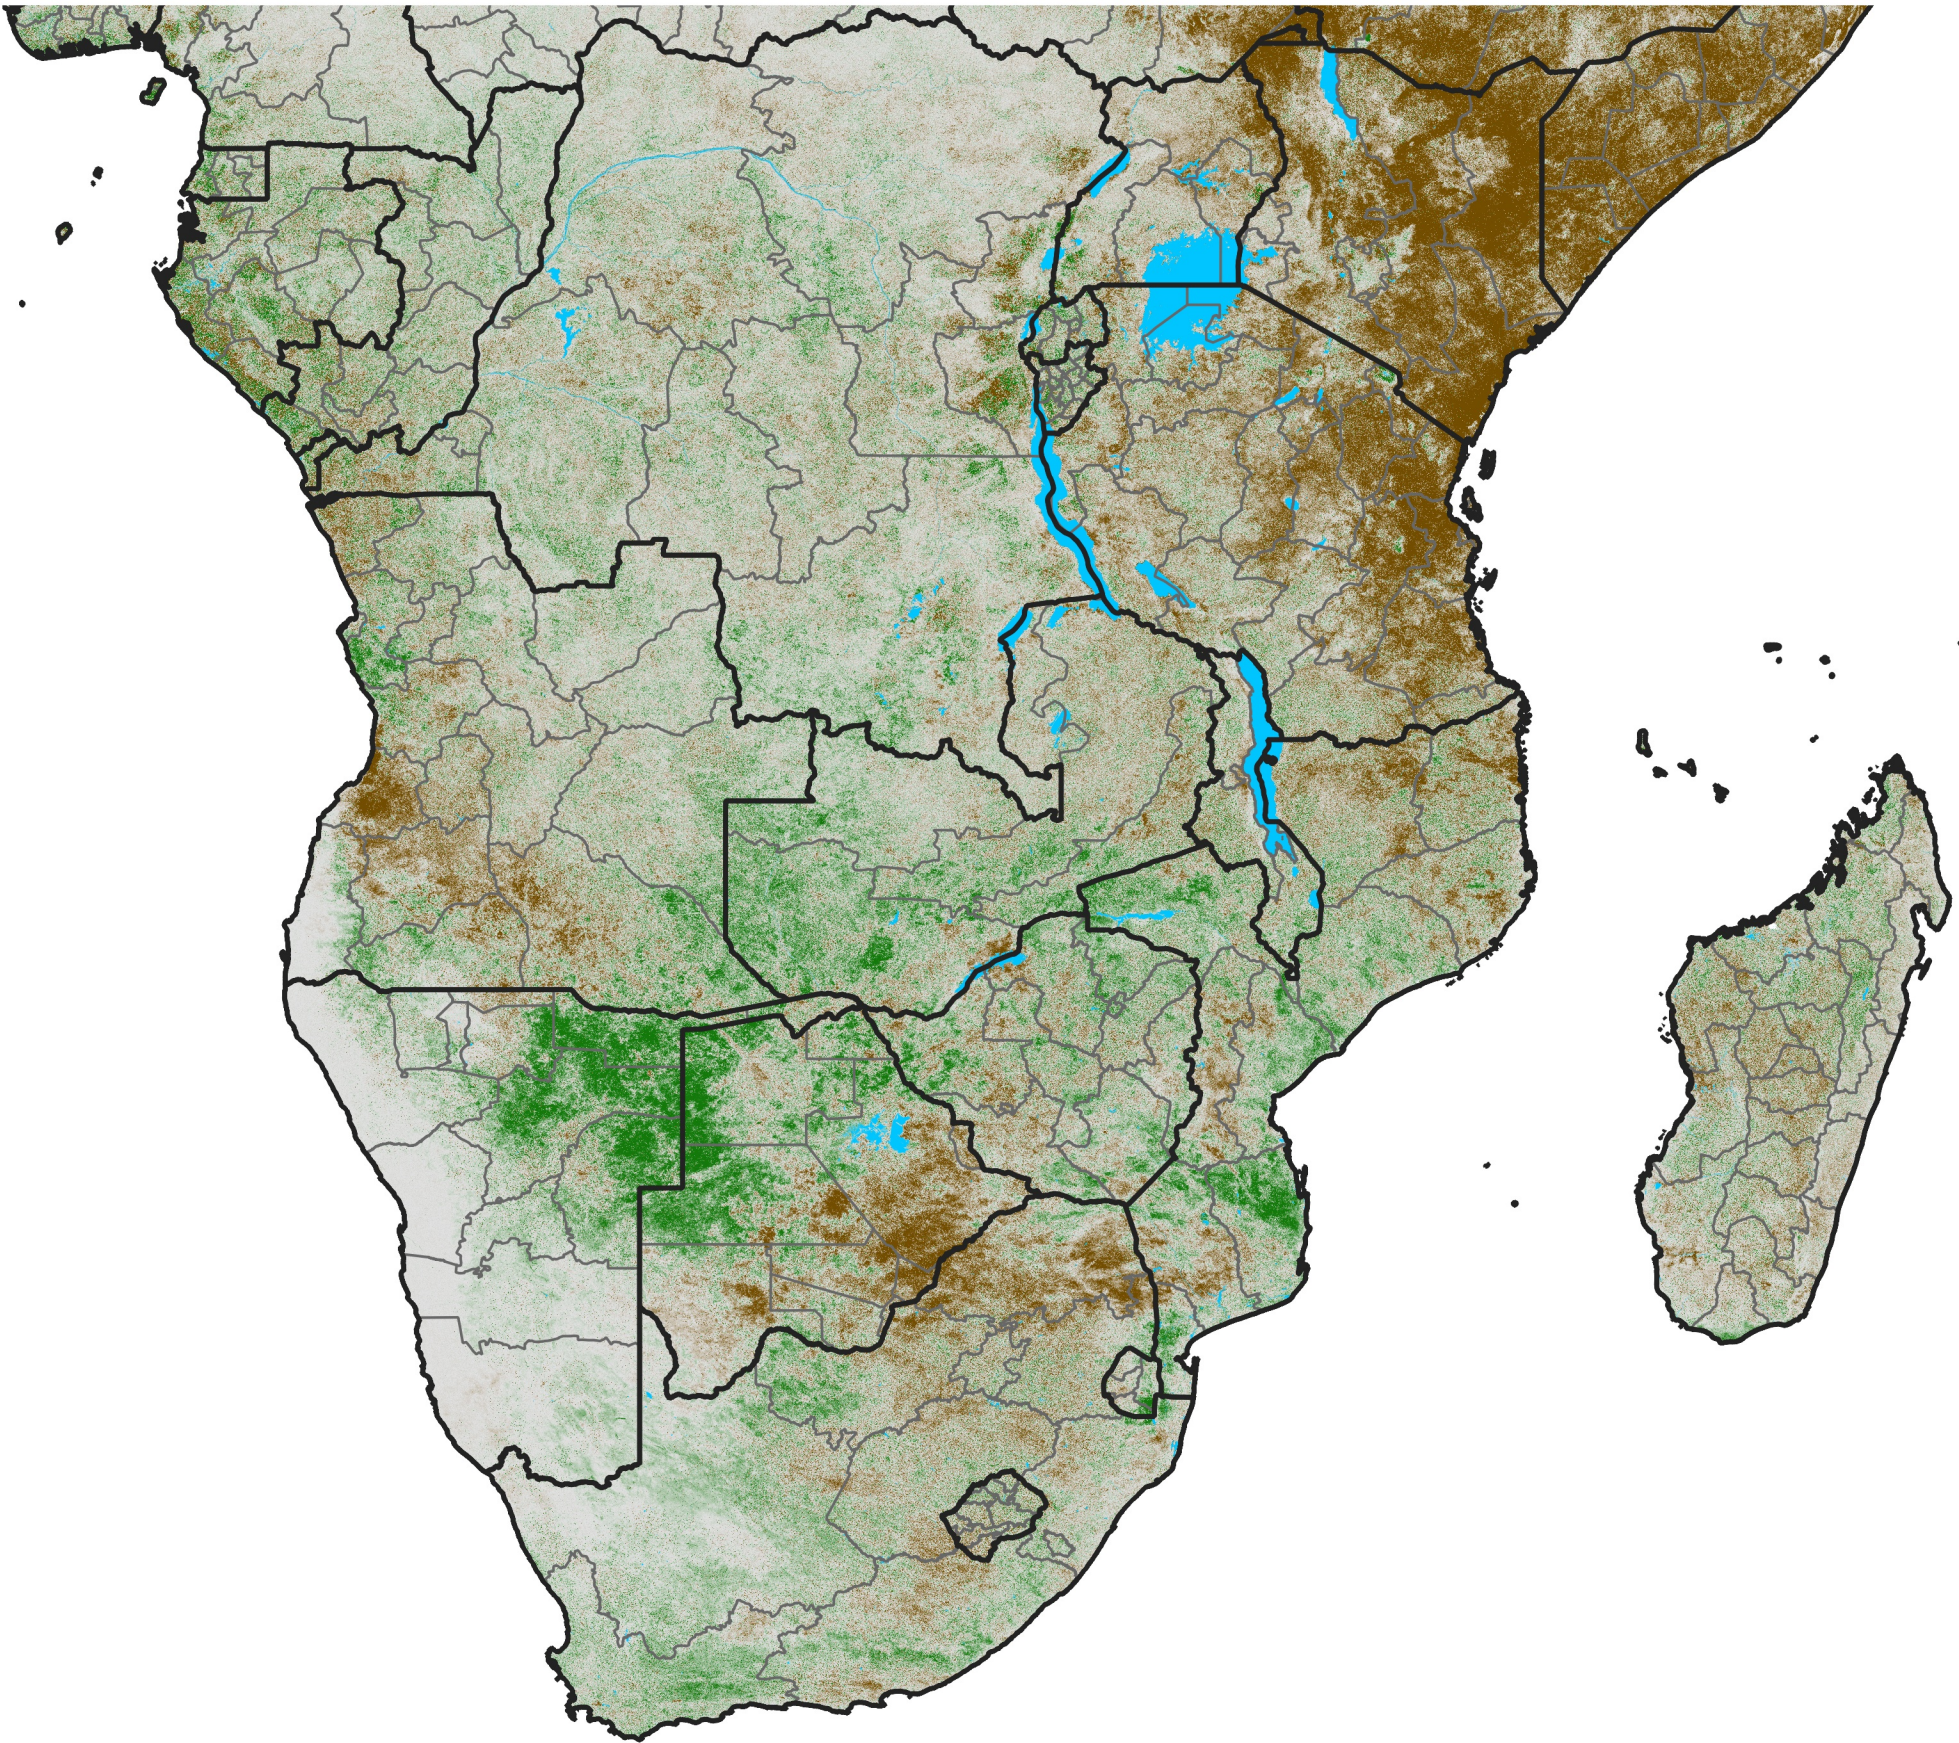

Southern Africa

NDVI Difference

2021 minus 2020

Period 32 / November 11 - 20, 2021

NDVI Difference

< -0.3 -0.2 -0.1 -0.05 0.05 0.1 0.2 > 0.3

Negative

No Difference