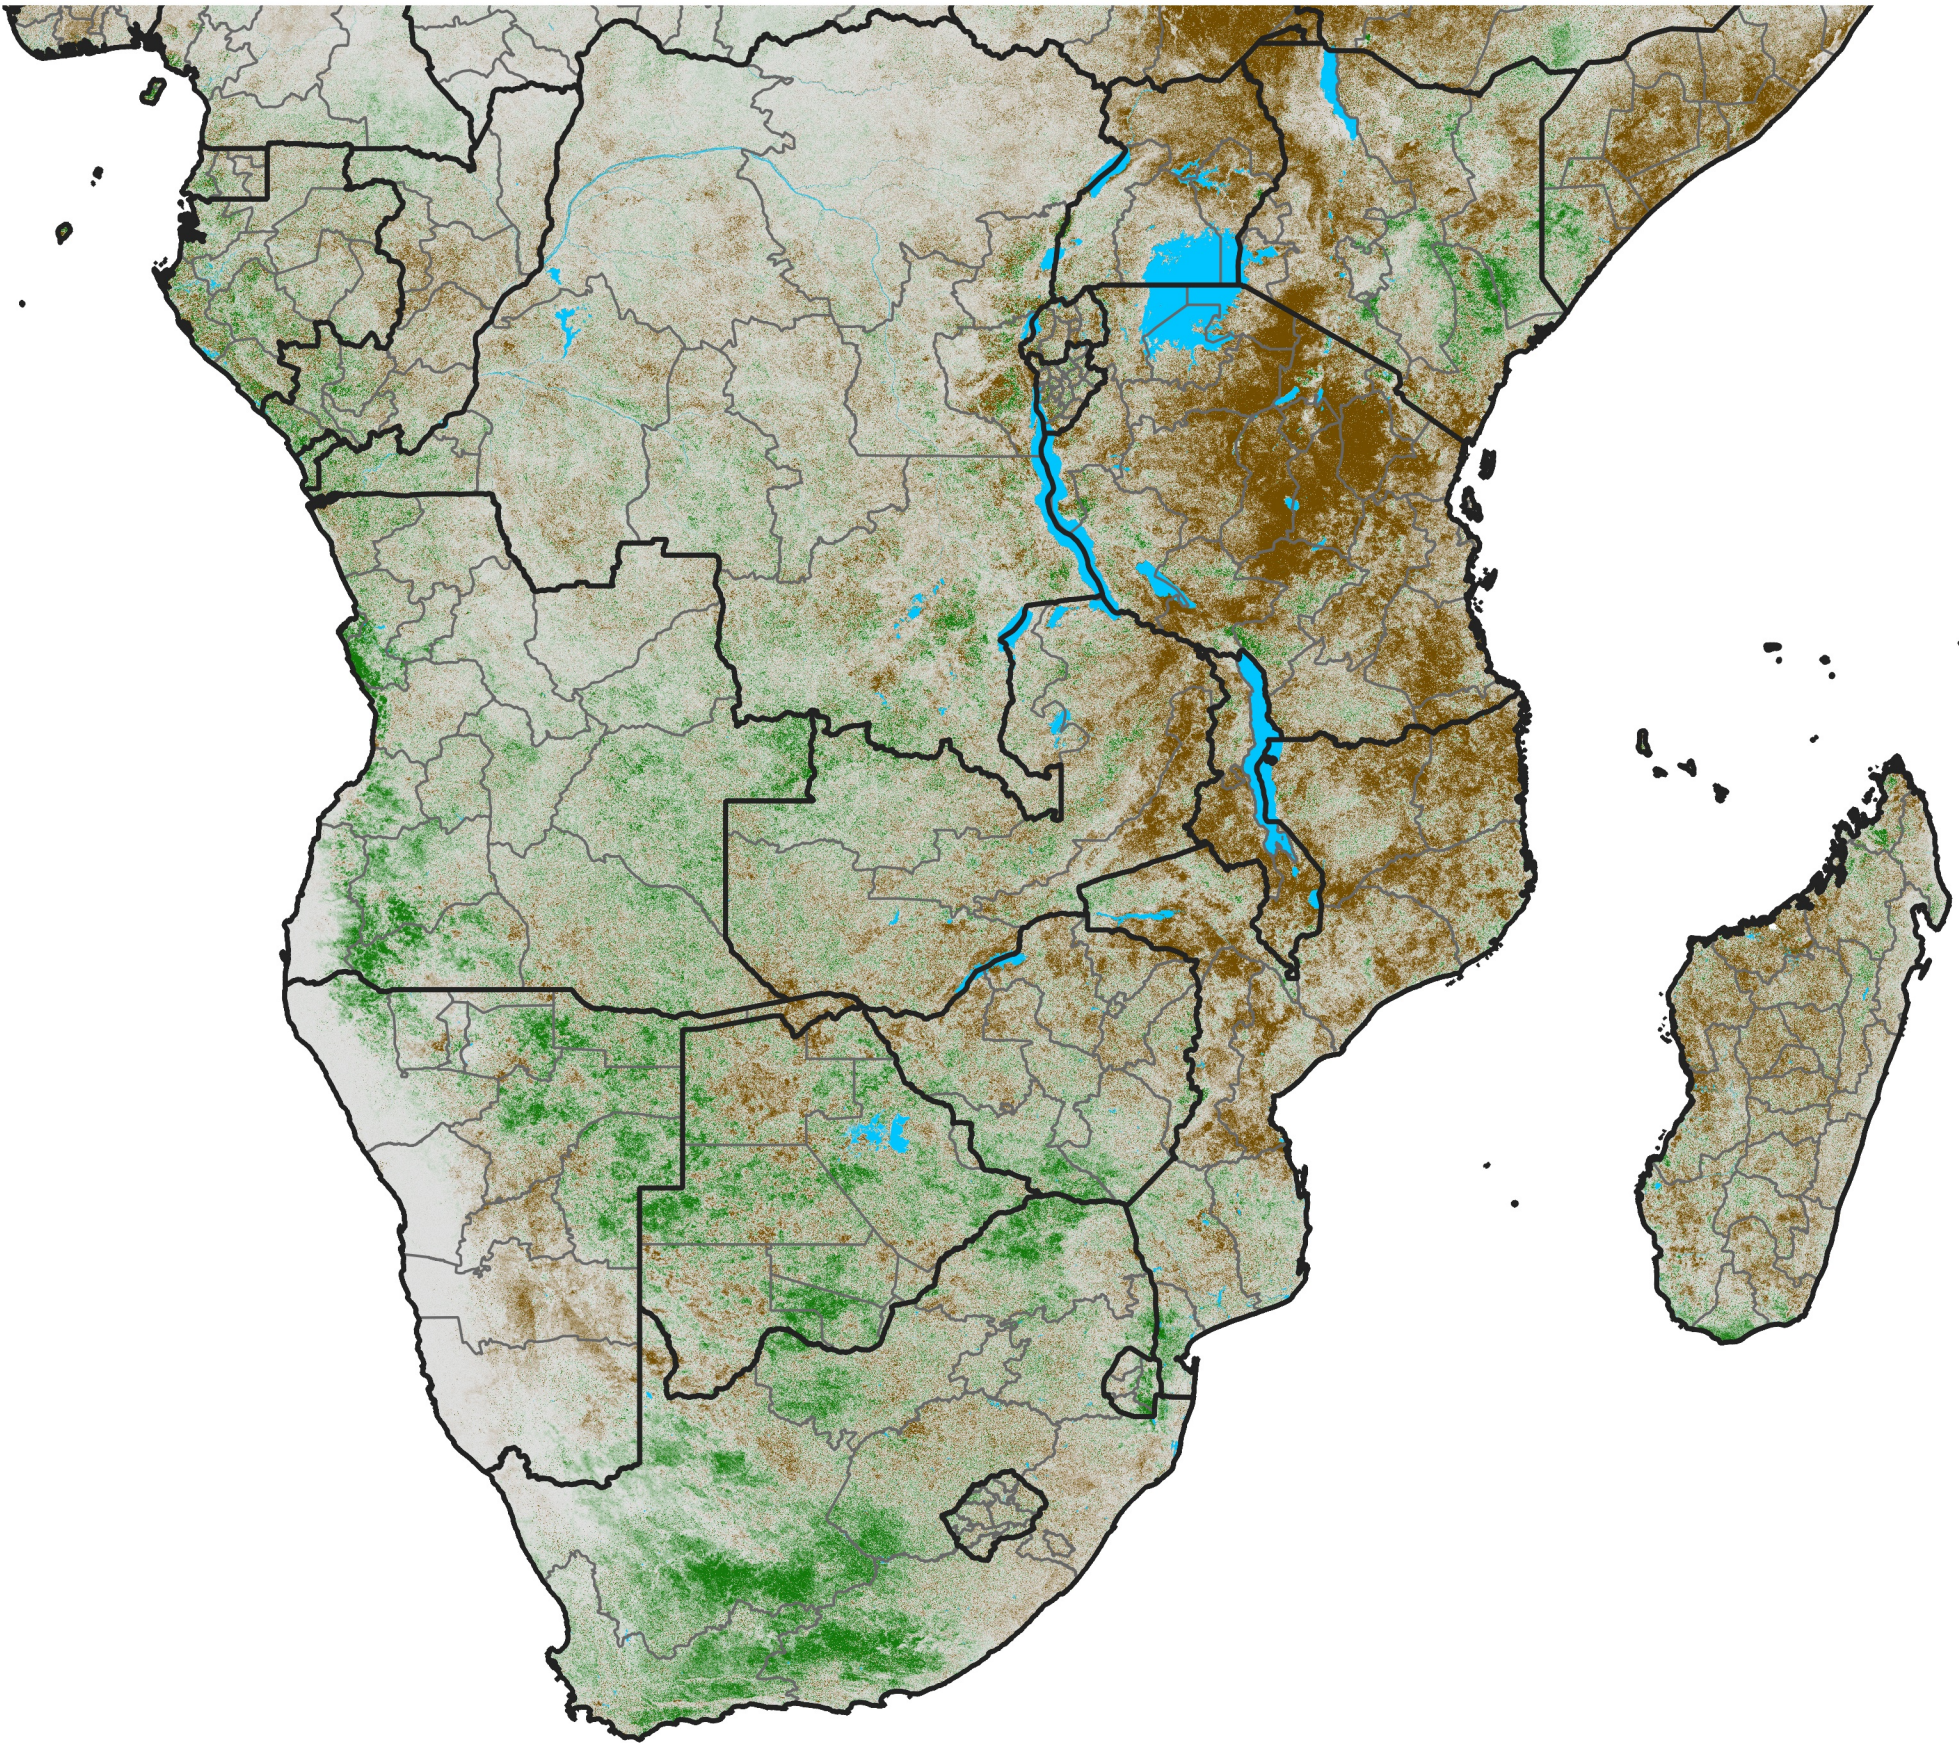

Southern Africa

NDVI Difference

2021 minus 2020

Period 36 / December 21 - 31, 2021

NDVI Difference

< -0.3 -0.2 -0.1 -0.05 0.05 0.1 0.2 >0.3

Negative

No Difference