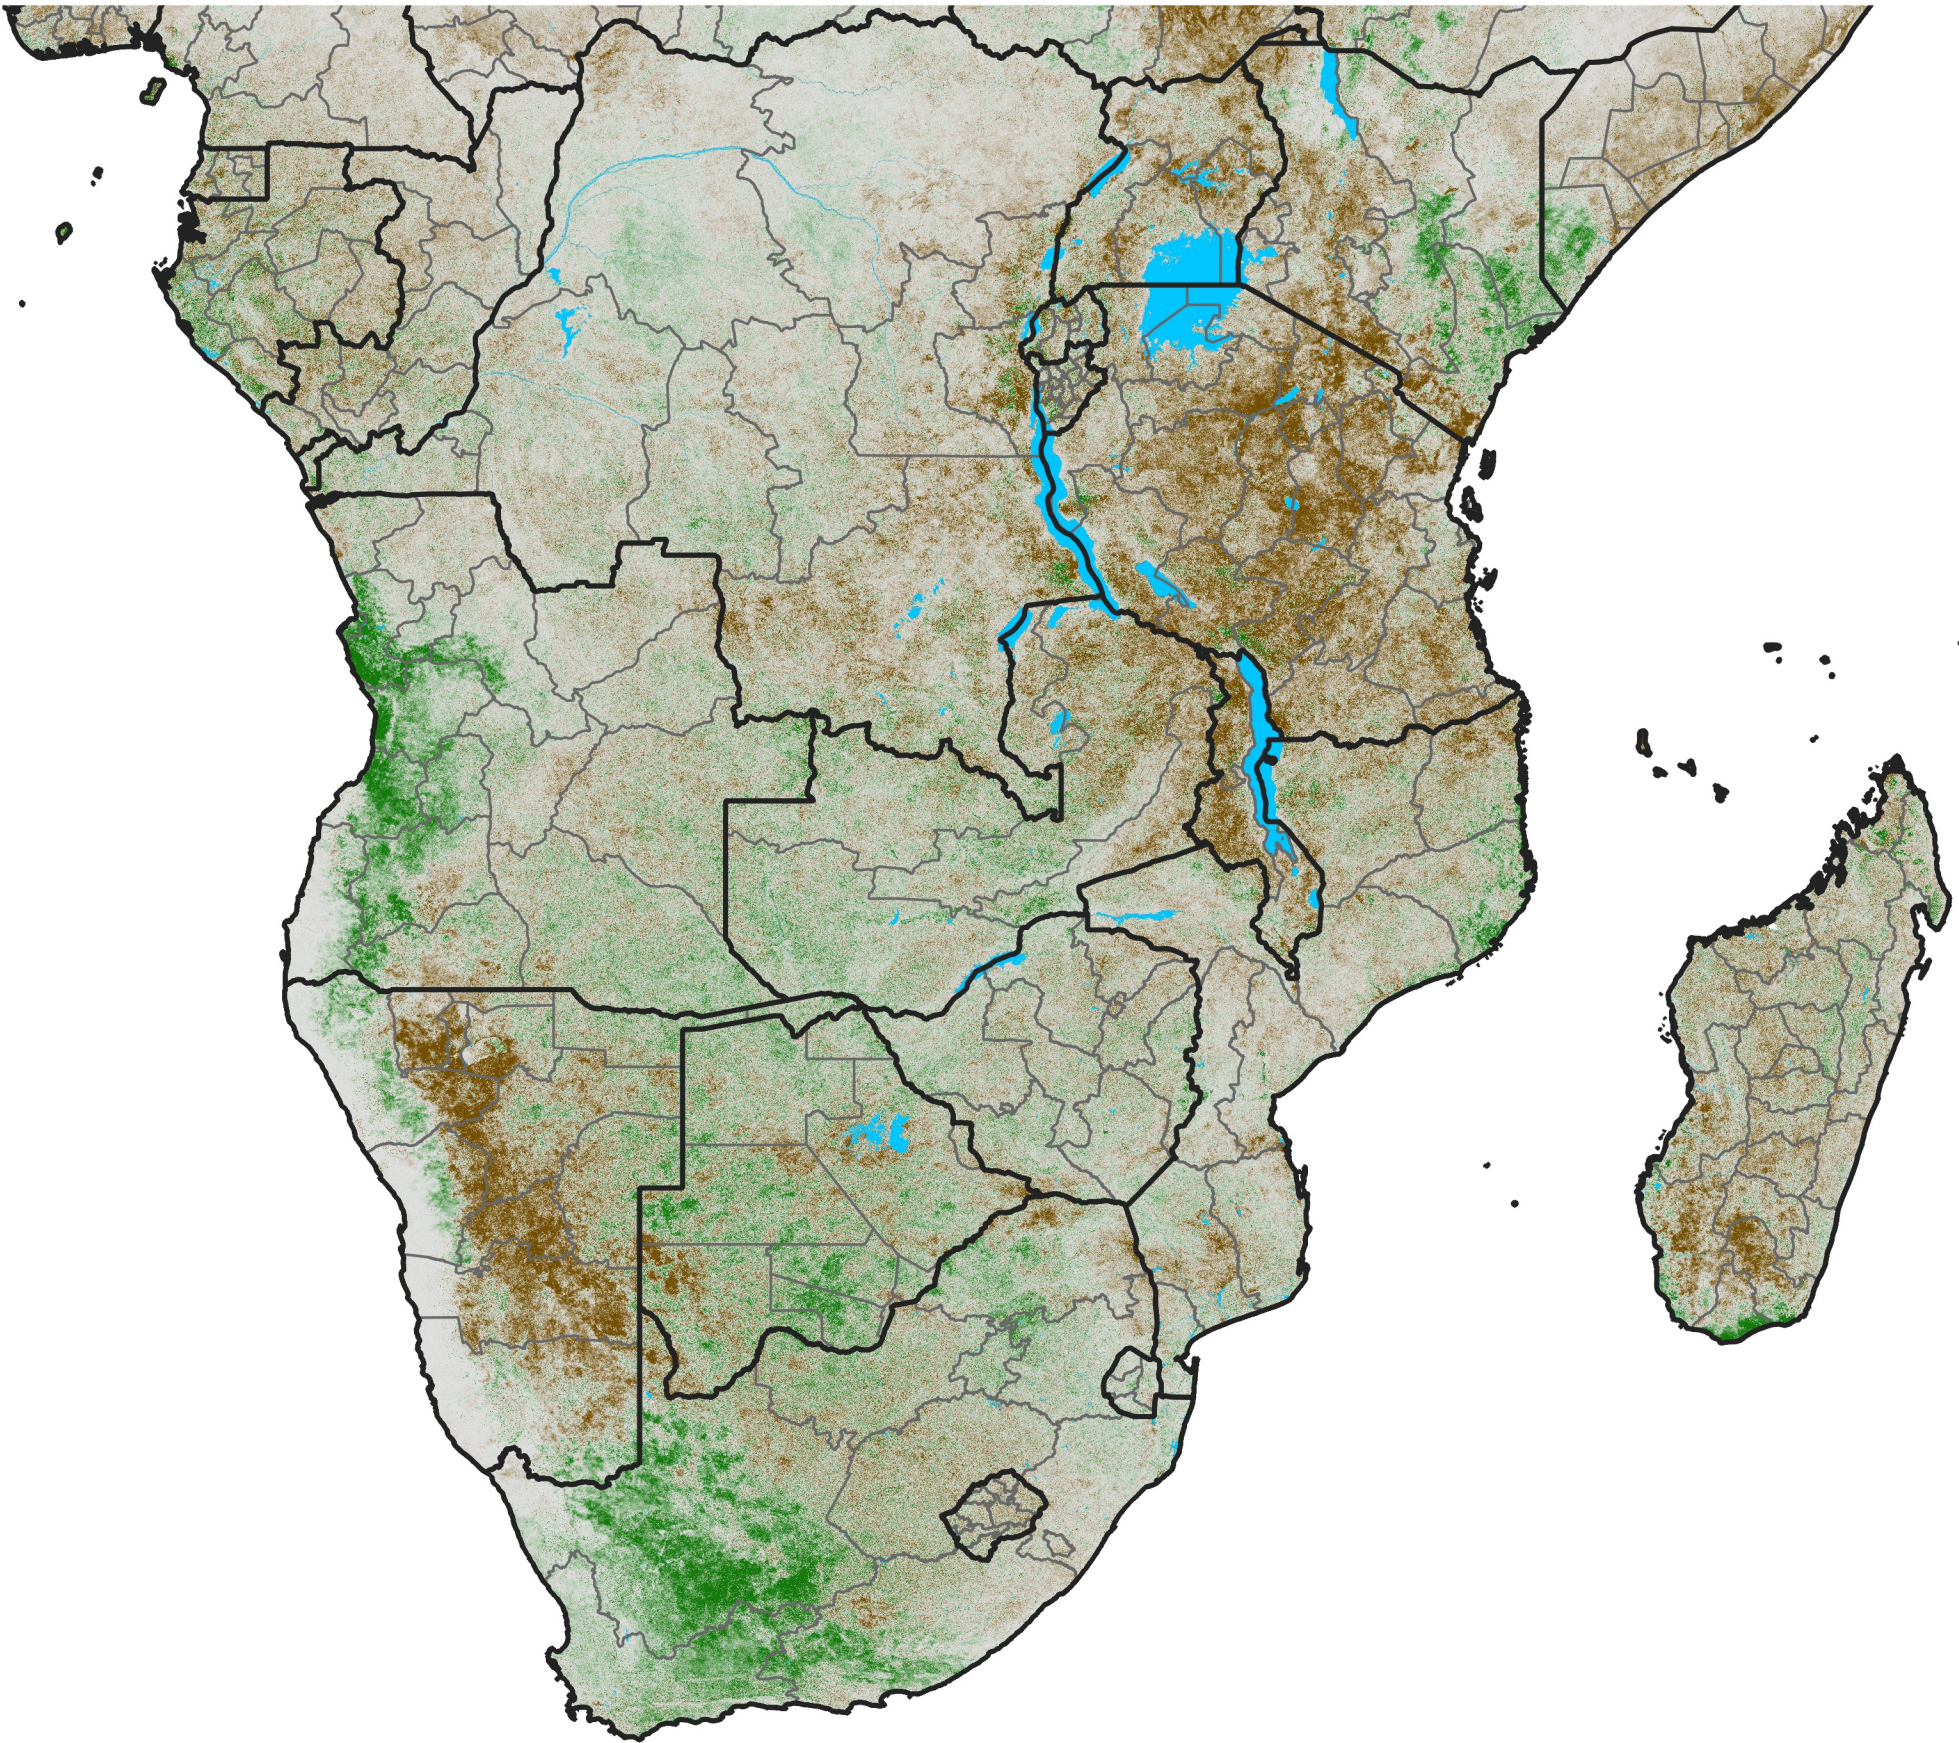

Southern Africa NDVI Difference

2022 minus 2021

Period 04 / February 01 - 10, 2022

NDVI Difference

< -0.3 -0.2 -0.1 -0.05 0.05 0.1 0.2 >0.3

Negative

No Difference

Positive