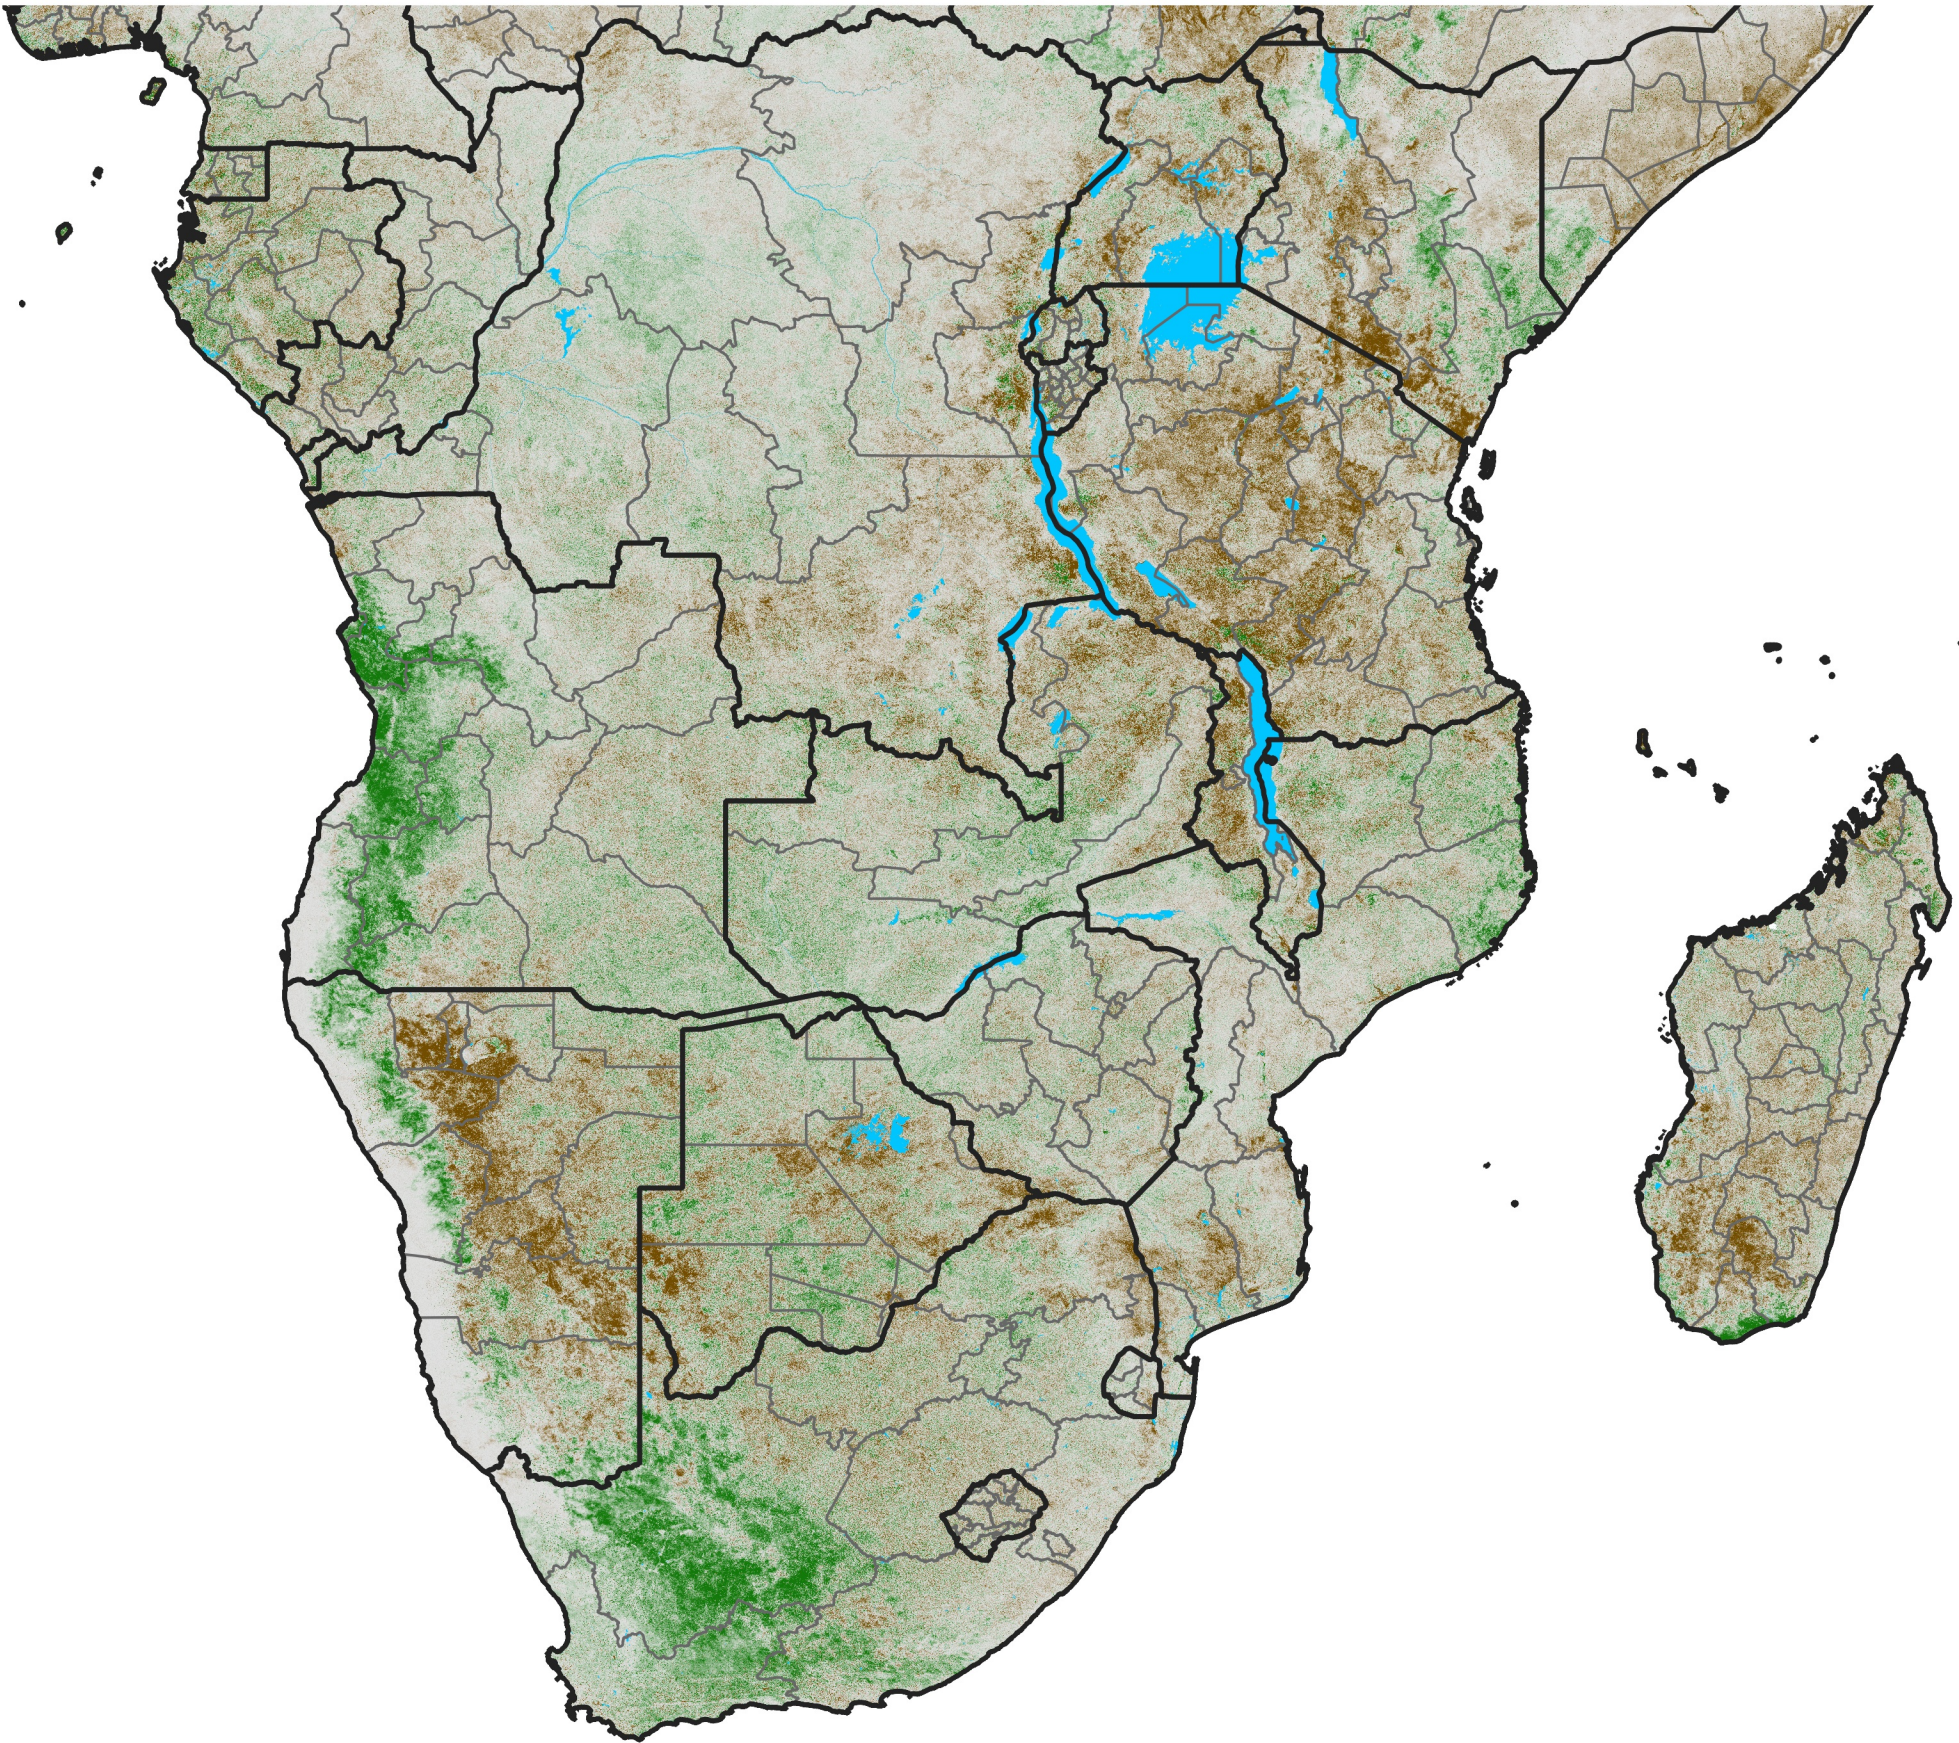

# Southern Africa NDVI Difference

2022 minus 2021

Period 05 / February 11 - 20, 2022

## NDVI Difference

< -0.3   -0.2   -0.1   -0.05   0.05   0.1   0.2   >0.3

Negative

No Difference

Positive