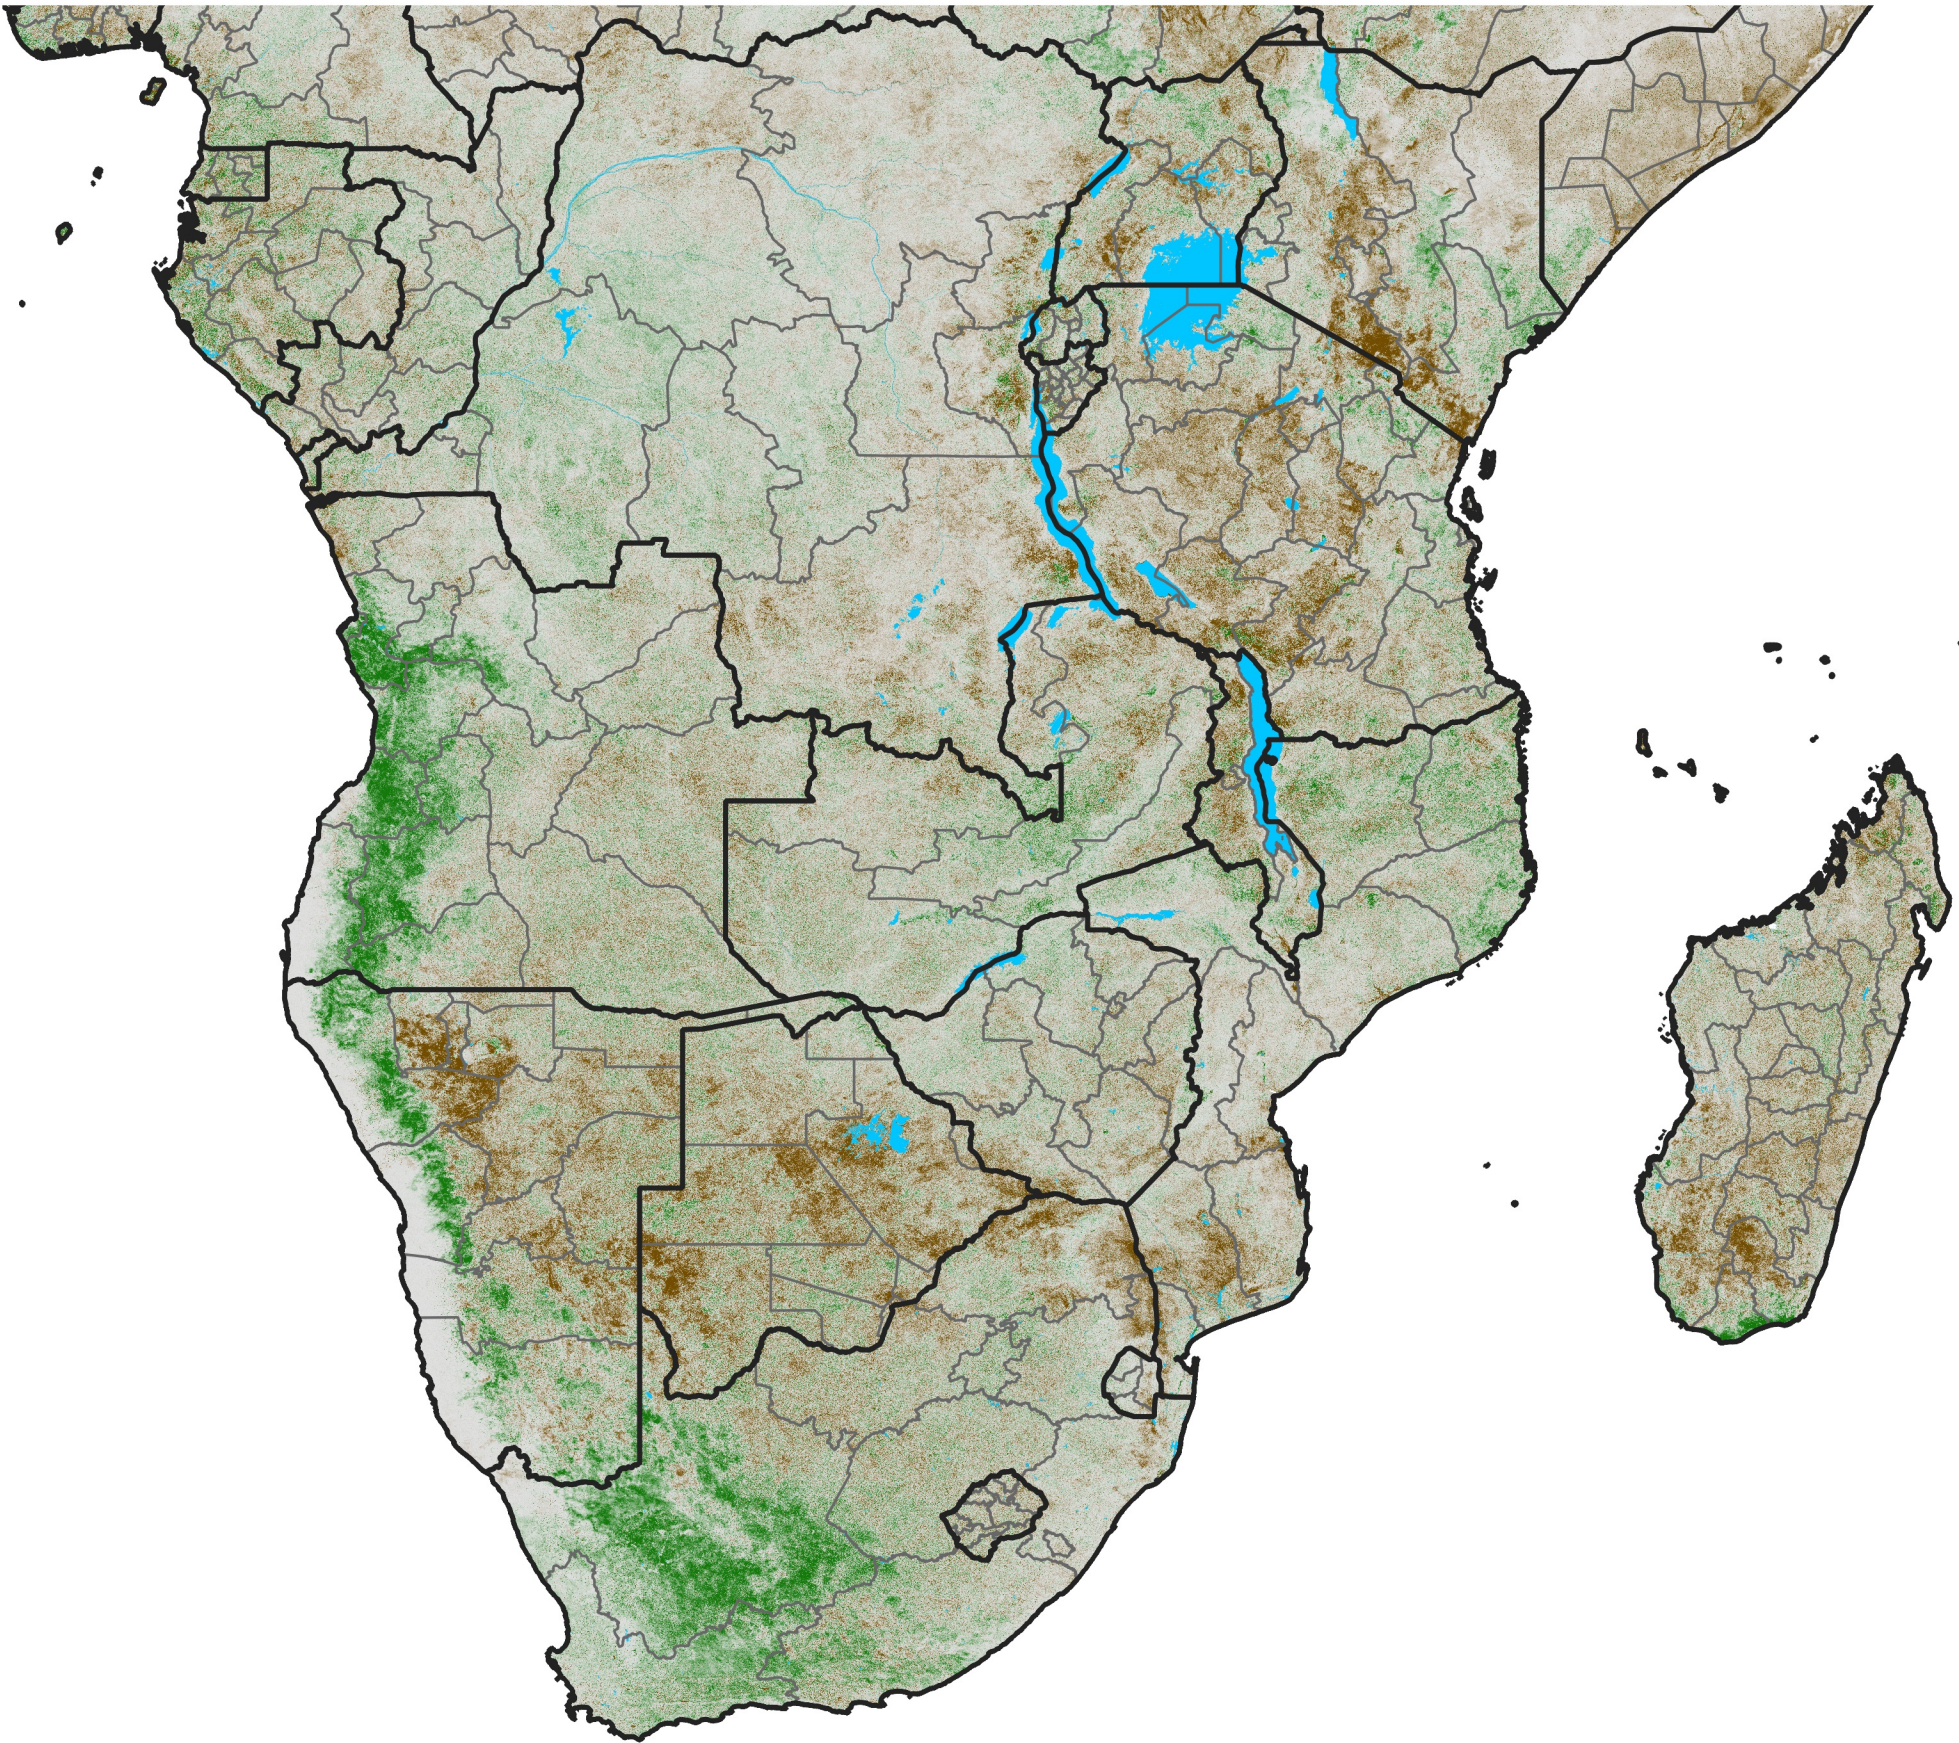

Southern Africa NDVI Difference

2022 minus 2021

Period 06 / February 21 - 28, 2022

NDVI Difference

< -0.3 -0.2 -0.1 -0.05 0.05 0.1 0.2 >0.3

Negative

No Difference

Positive