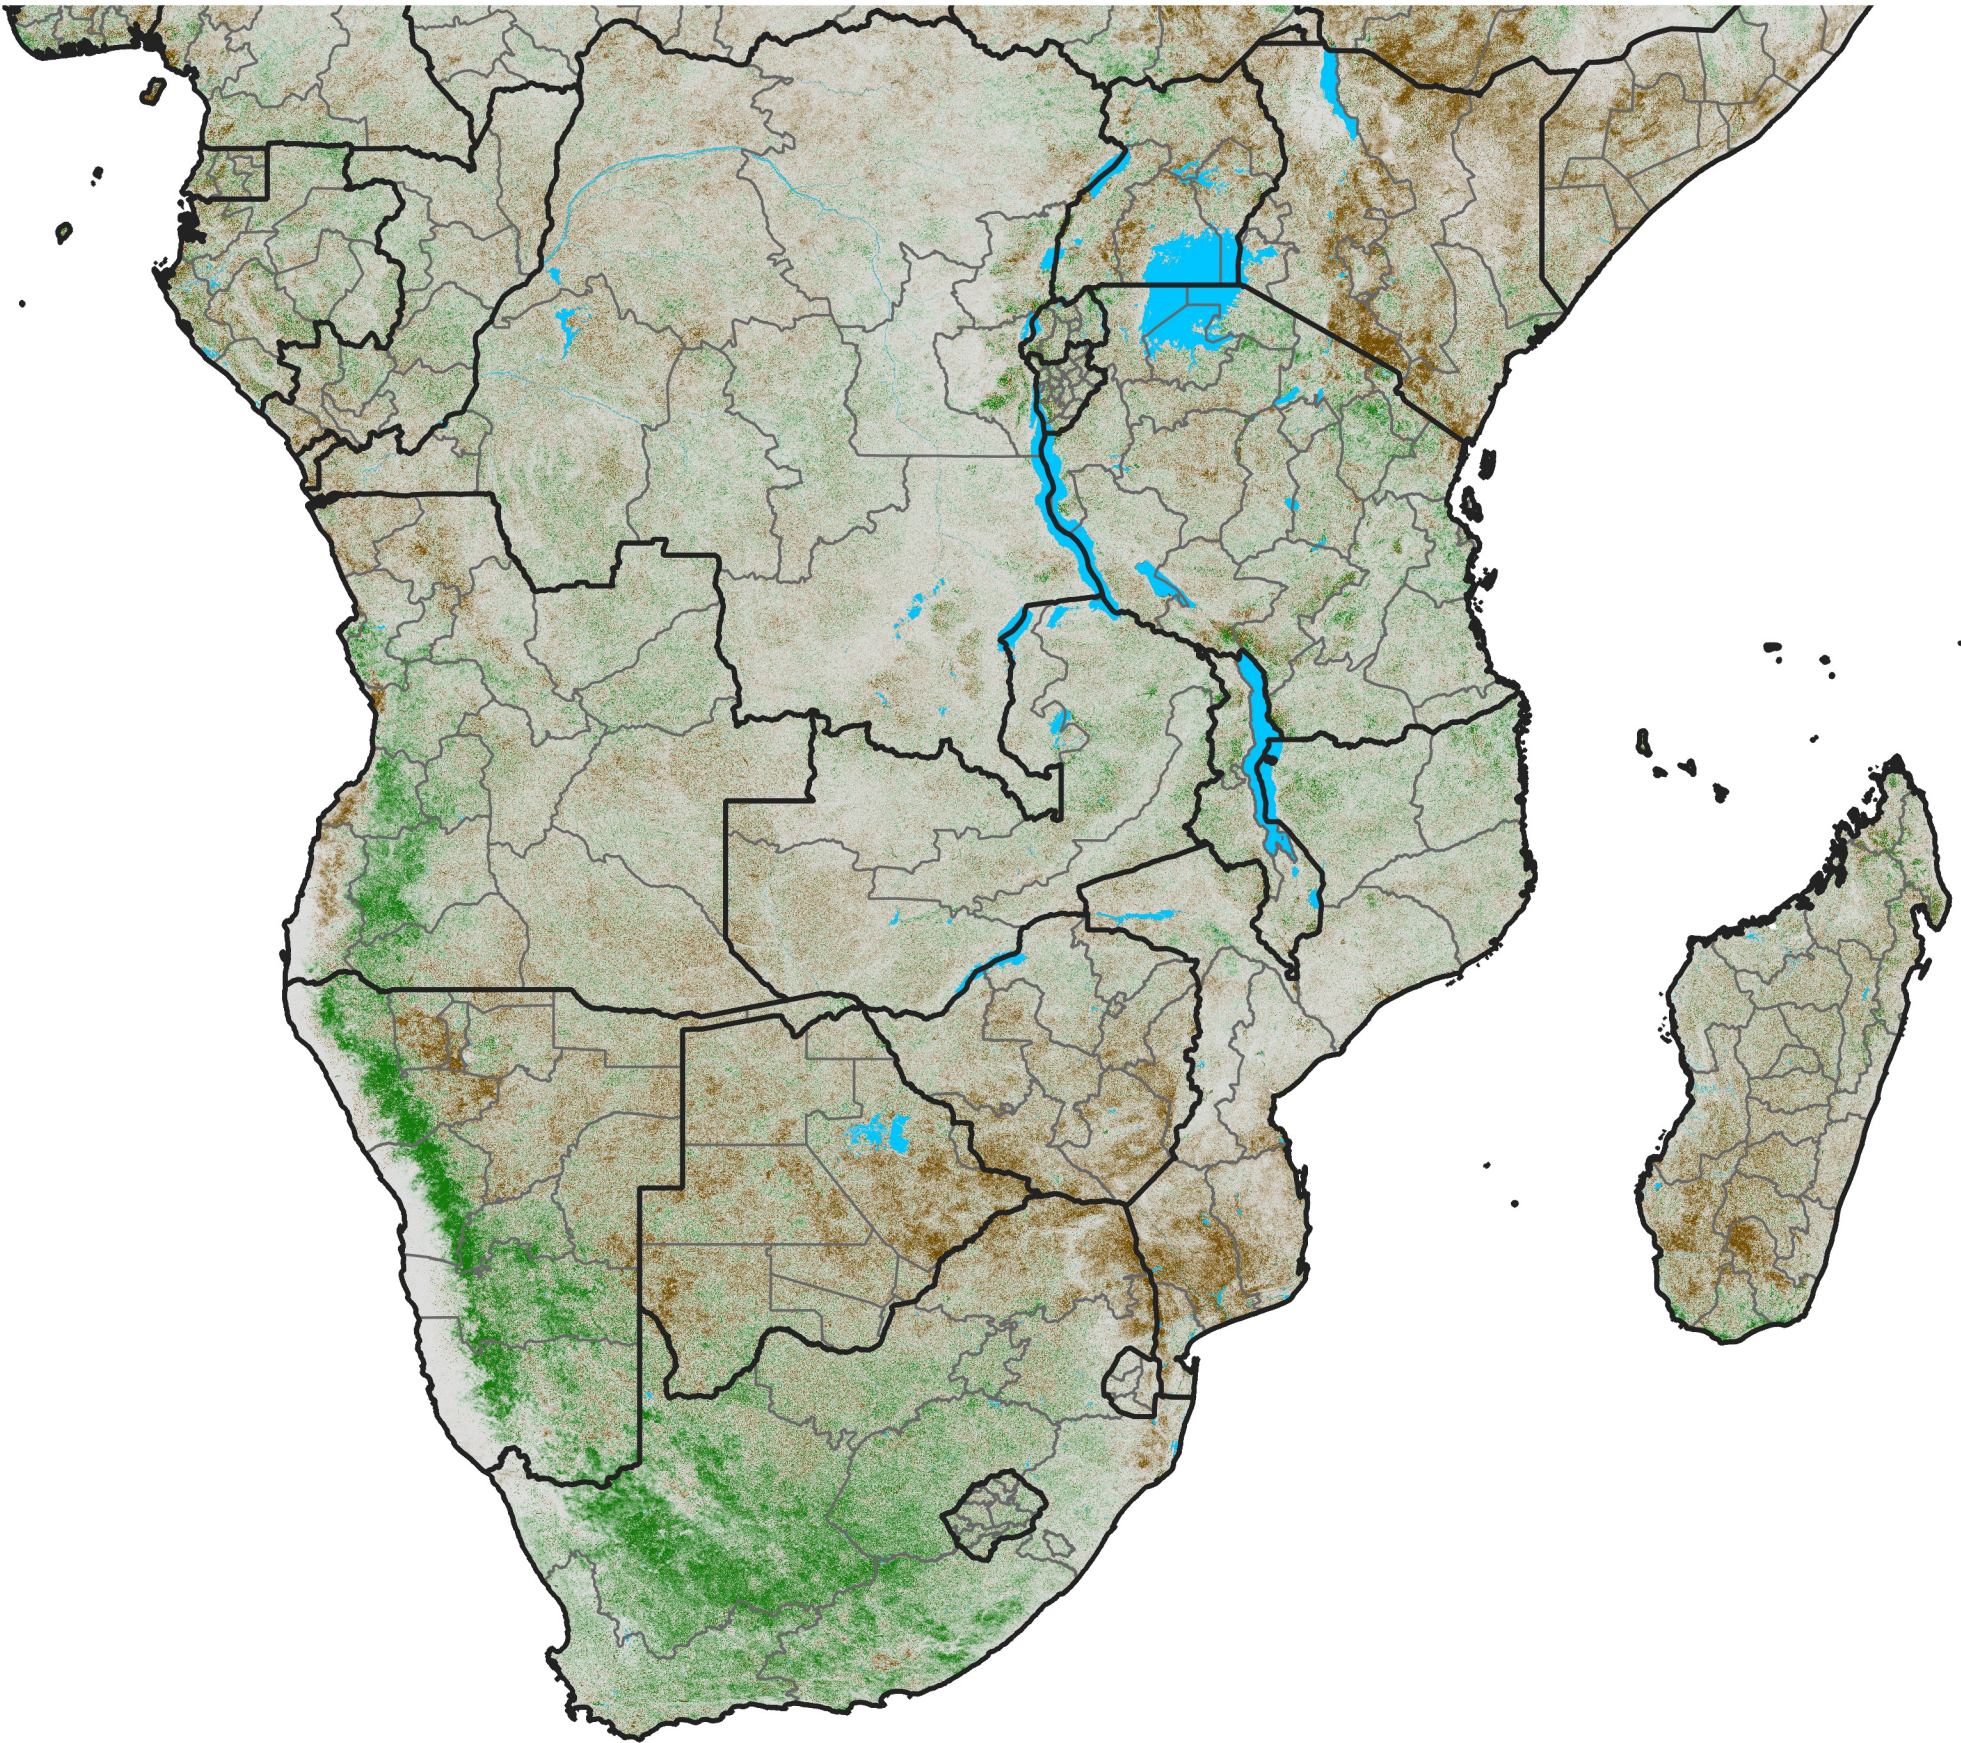

Southern Africa NDVI Difference

2022 minus 2021

Period 09 / March 21 - 31, 2022

NDVI Difference

<math>< -0.3</math> -0.2 -0.1 -0.05 0.05 0.1 0.2 > 0.3

Negative

No Difference

Positive