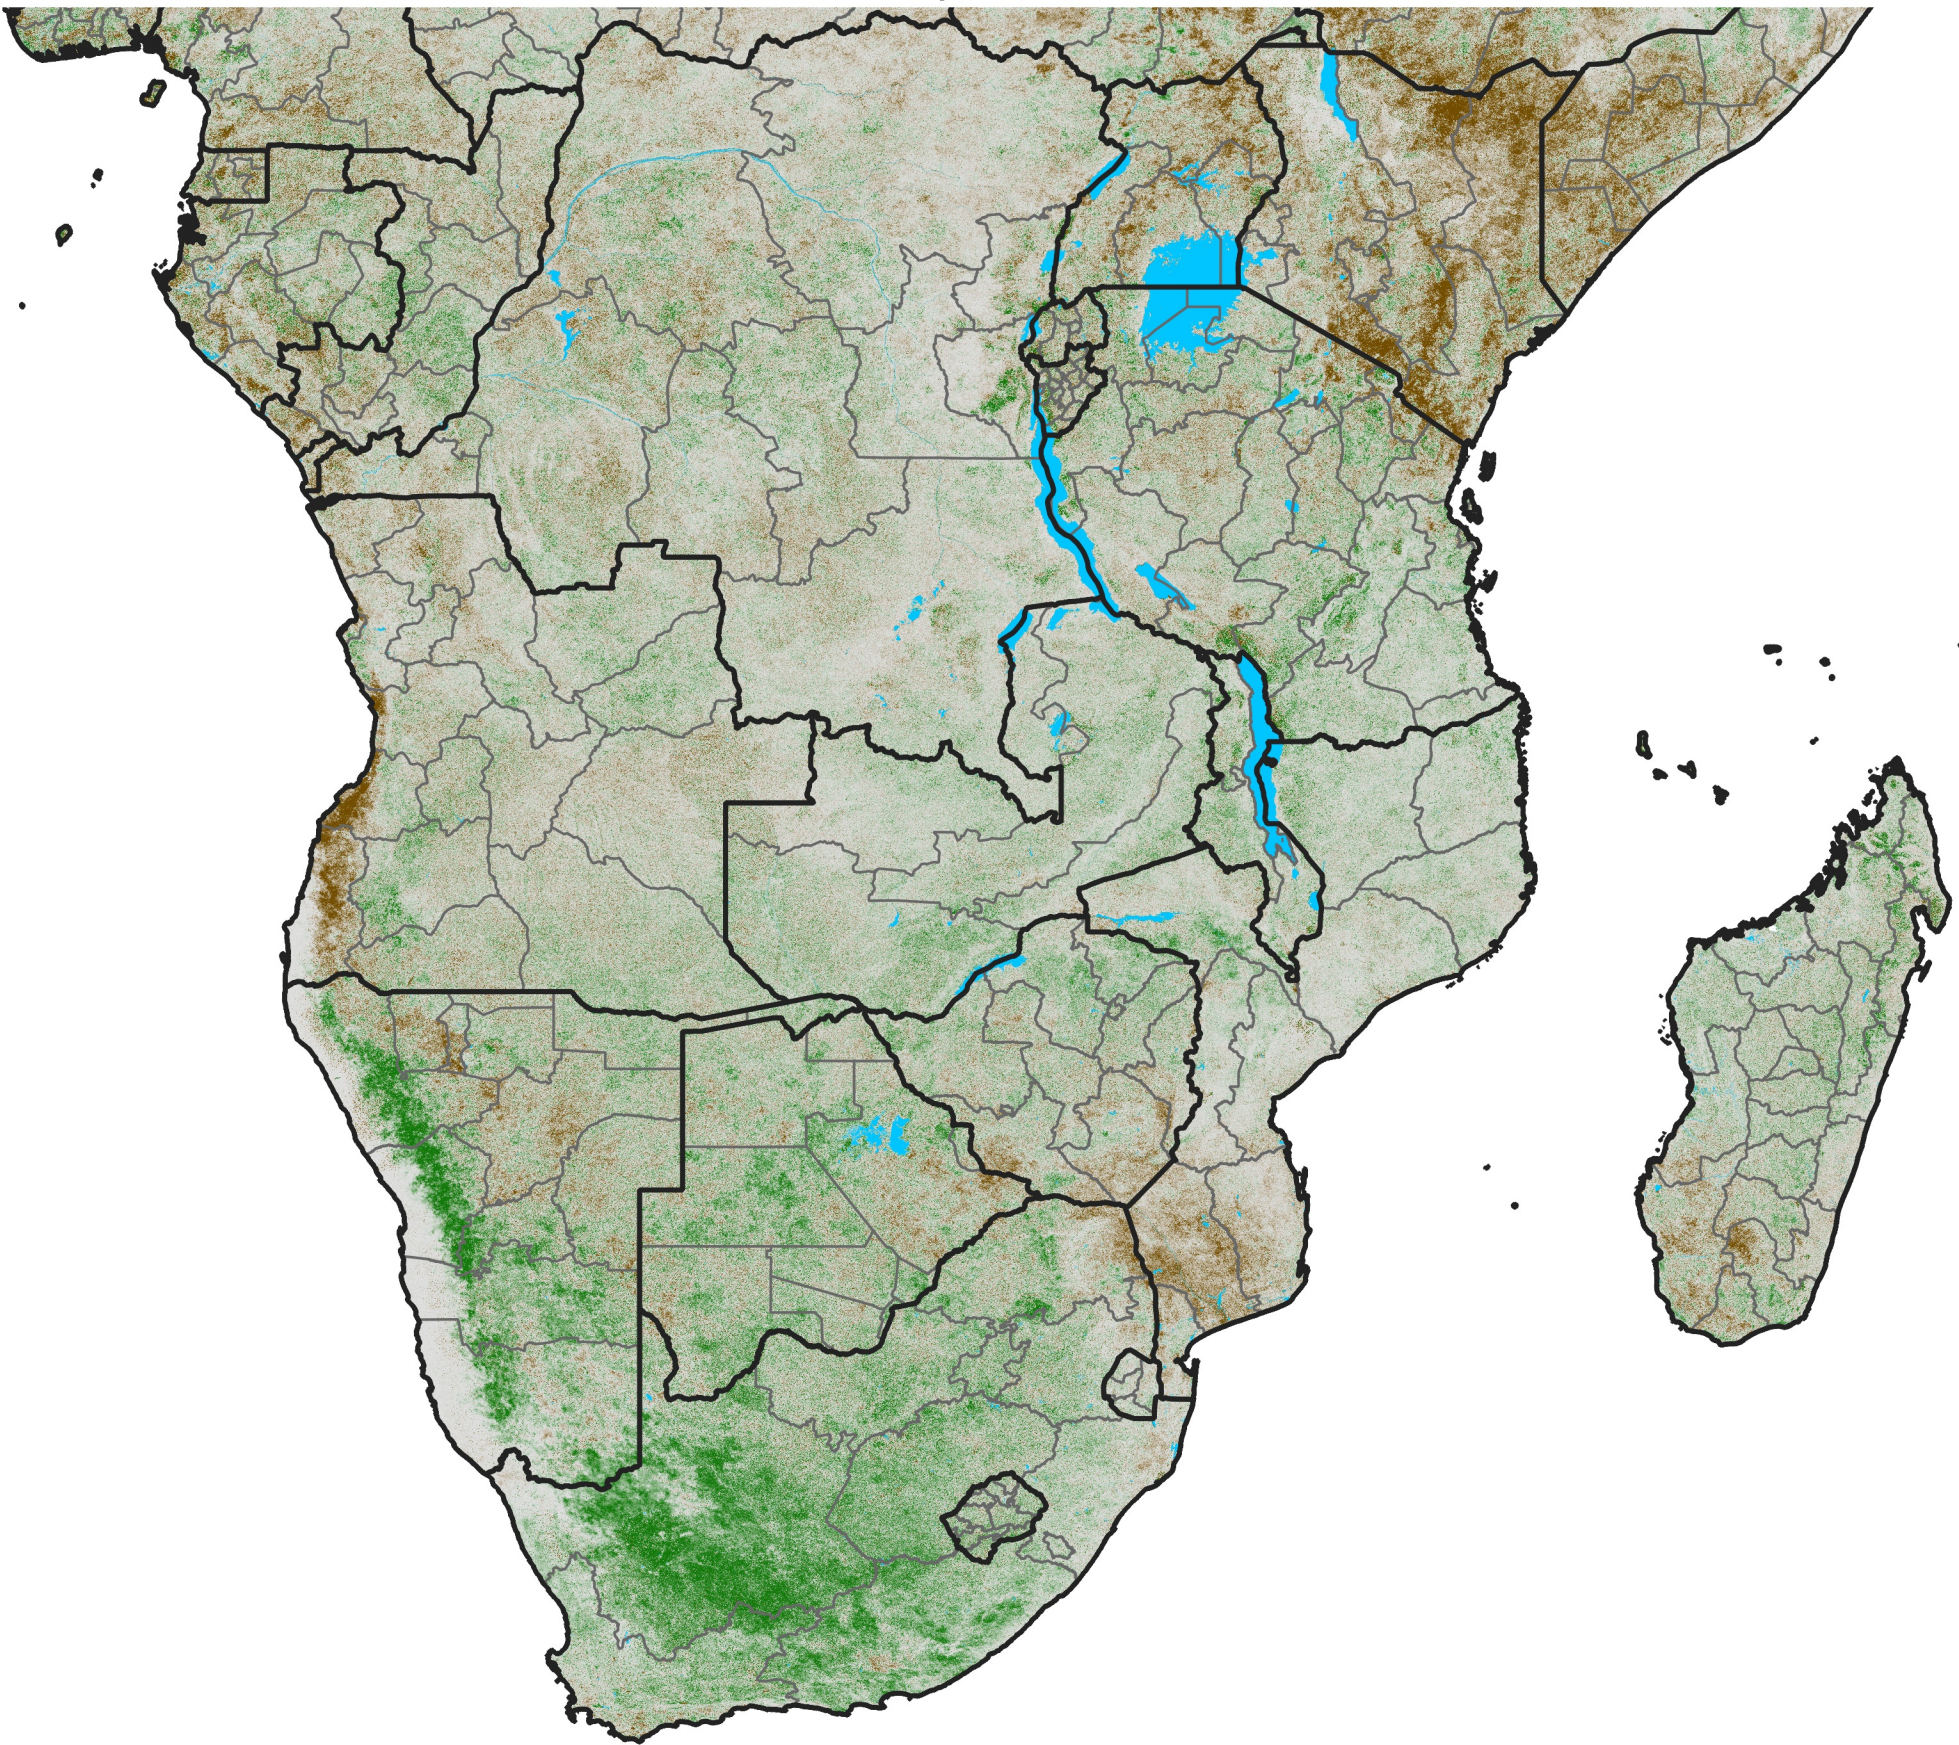

Southern Africa NDVI Difference

2022 minus 2021

Period 11 / April 11 - 20, 2022

NDVI Difference

< -0.3 -0.2 -0.1 -0.05 0.05 0.1 0.2 > 0.3

Negative

No Difference

Positive