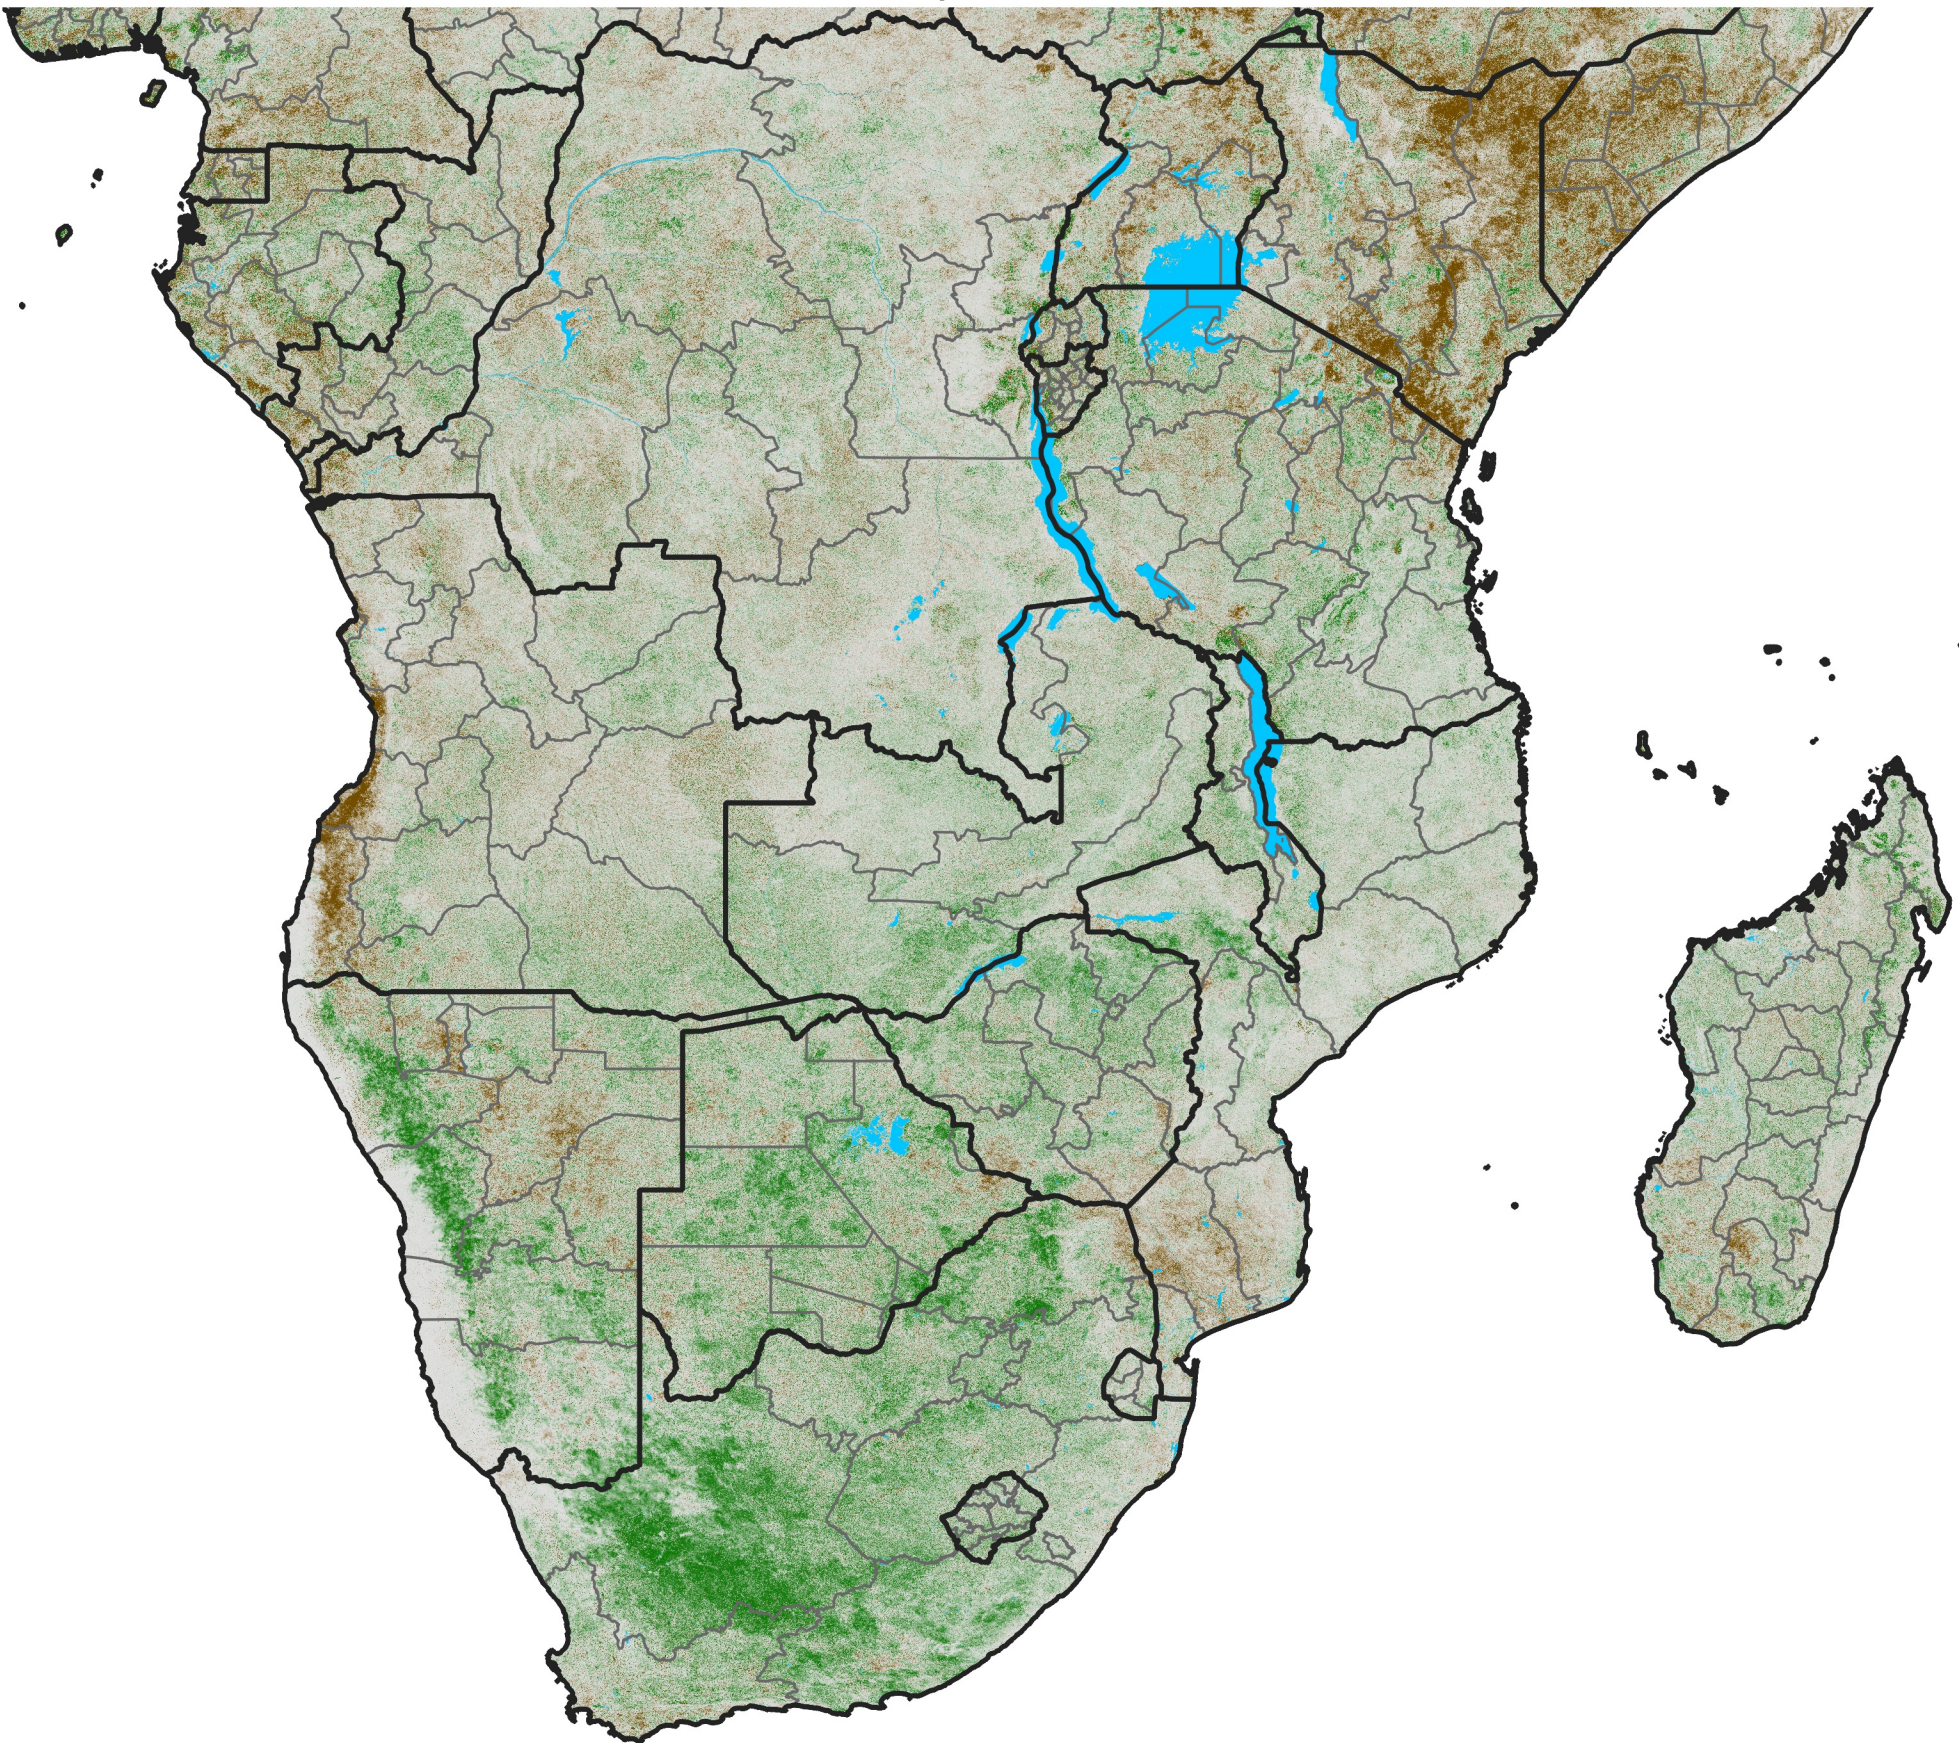

Southern Africa NDVI Difference

2022 minus 2021

Period 12 / April 21 - 30, 2022

NDVI Difference

<math><-0.3</math> -0.2 -0.1 -0.05 0.05 0.1 0.2 >0.3

Negative

No Difference

Positive