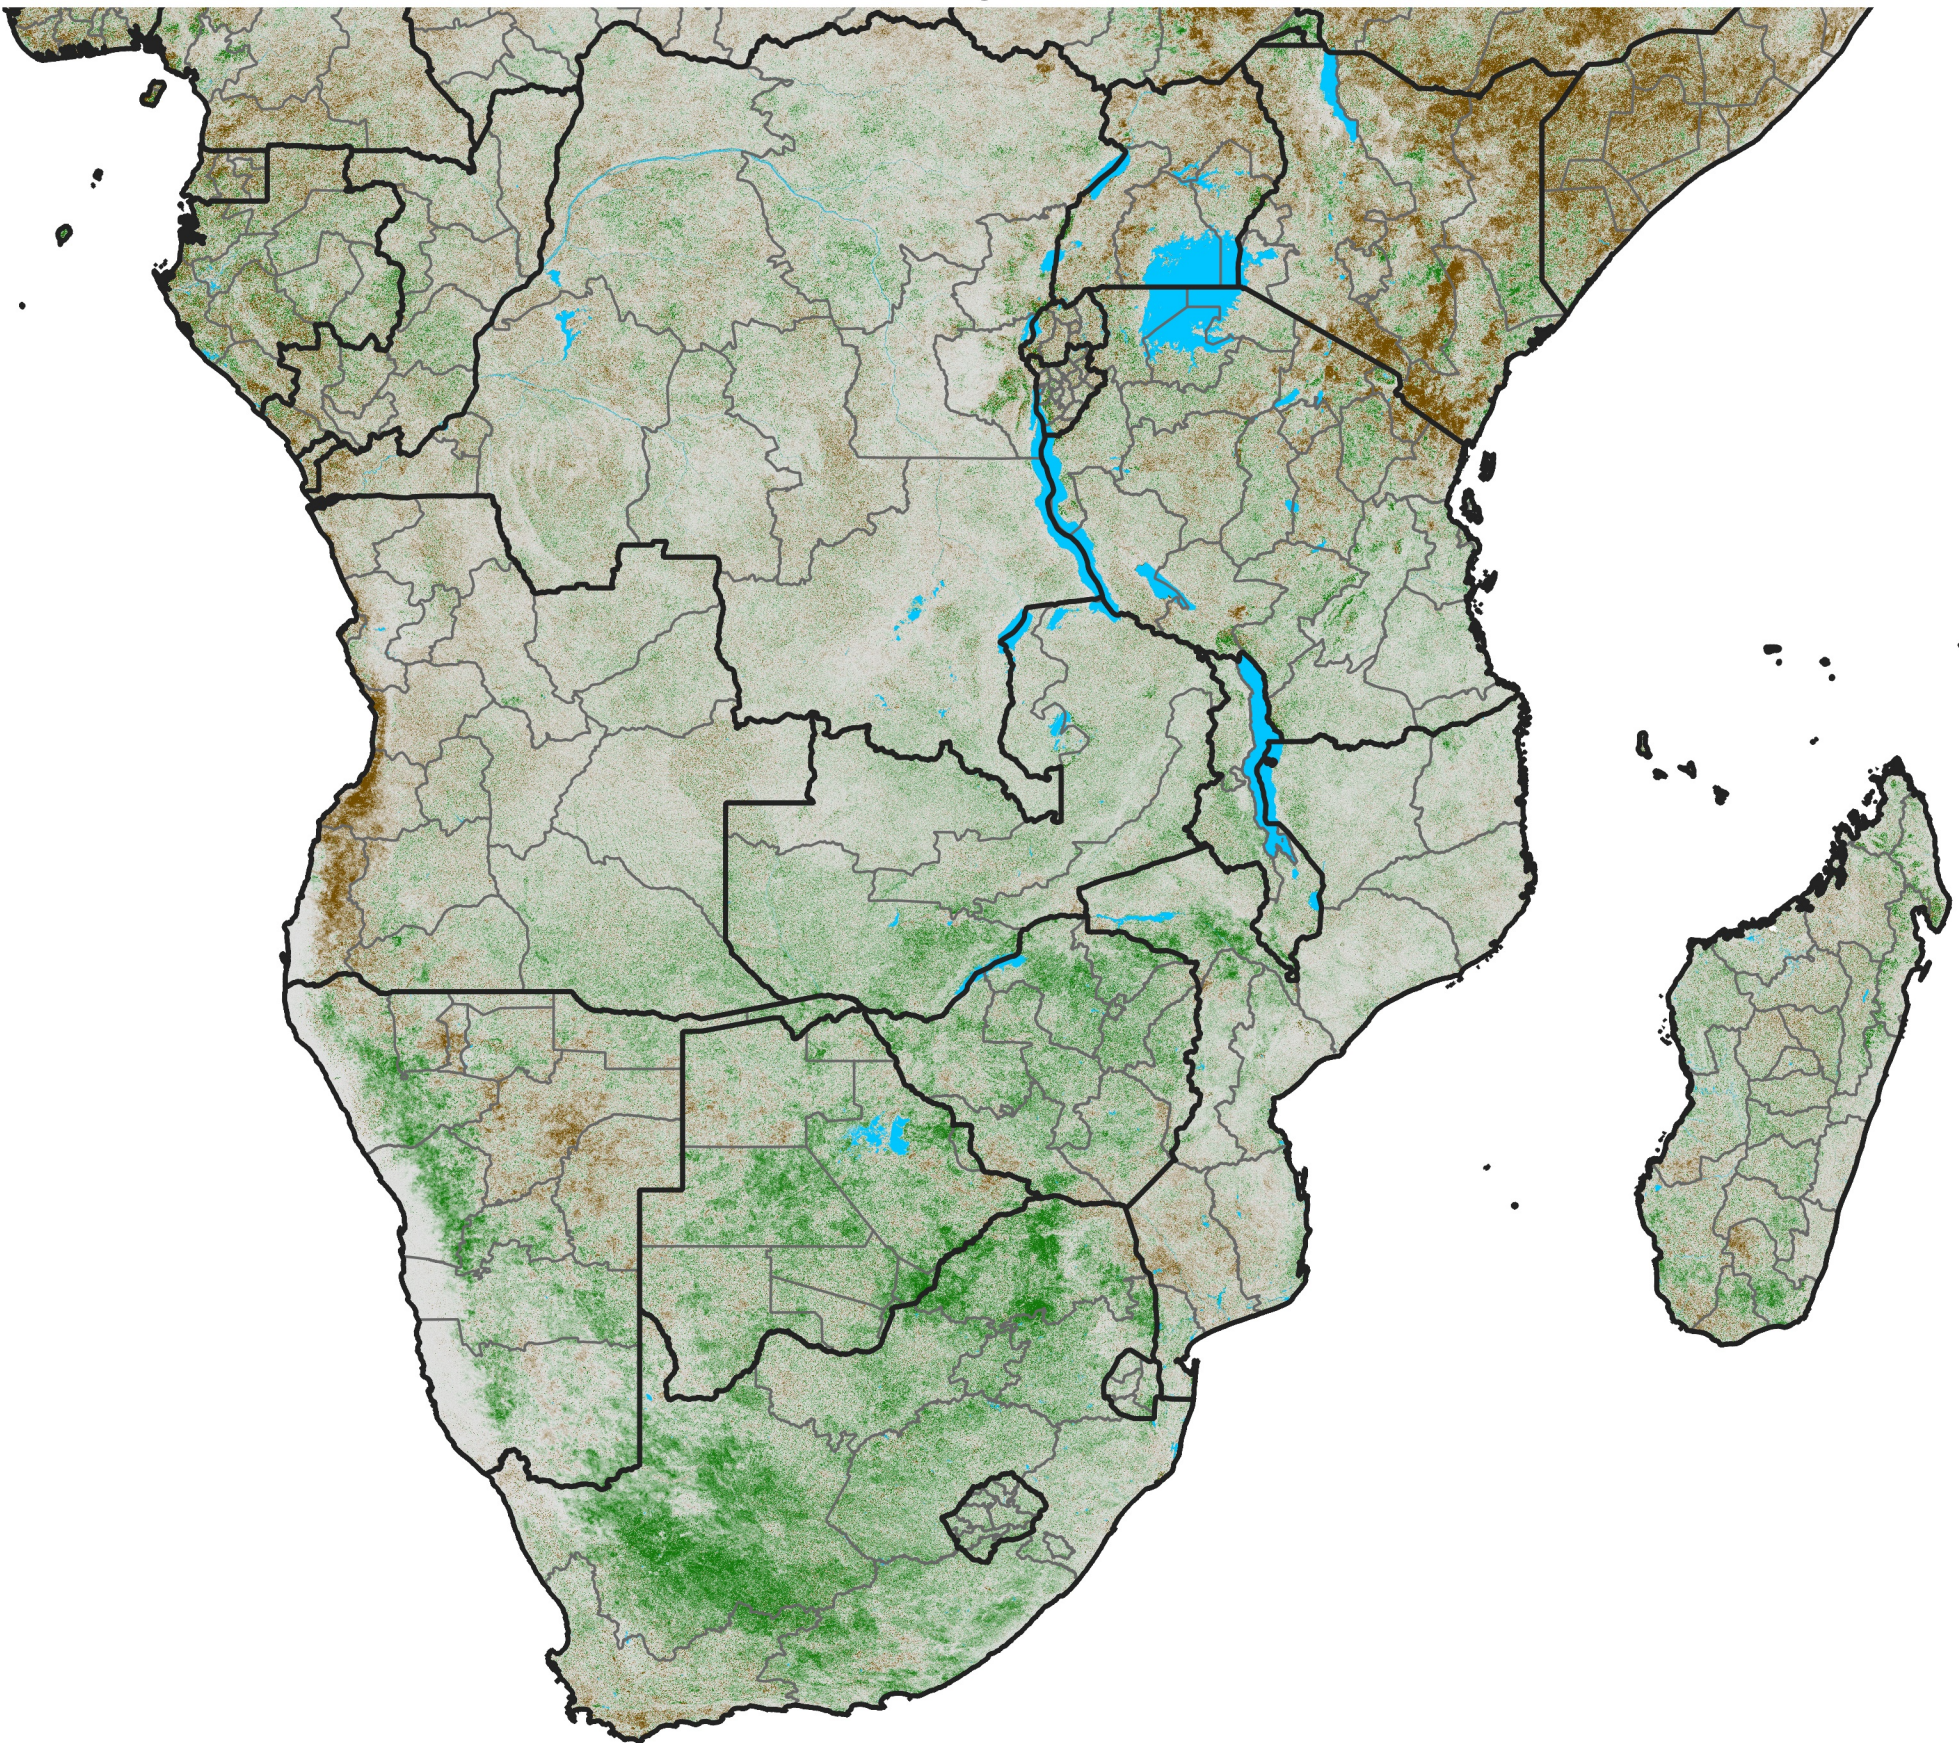

# Southern Africa NDVI Difference

2022 minus 2021

Period 13 / May 01 - 10, 2022

## NDVI Difference

< -0.3   -0.2   -0.1   -0.05   0.05   0.1   0.2   > 0.3

Negative

No Difference

Positive