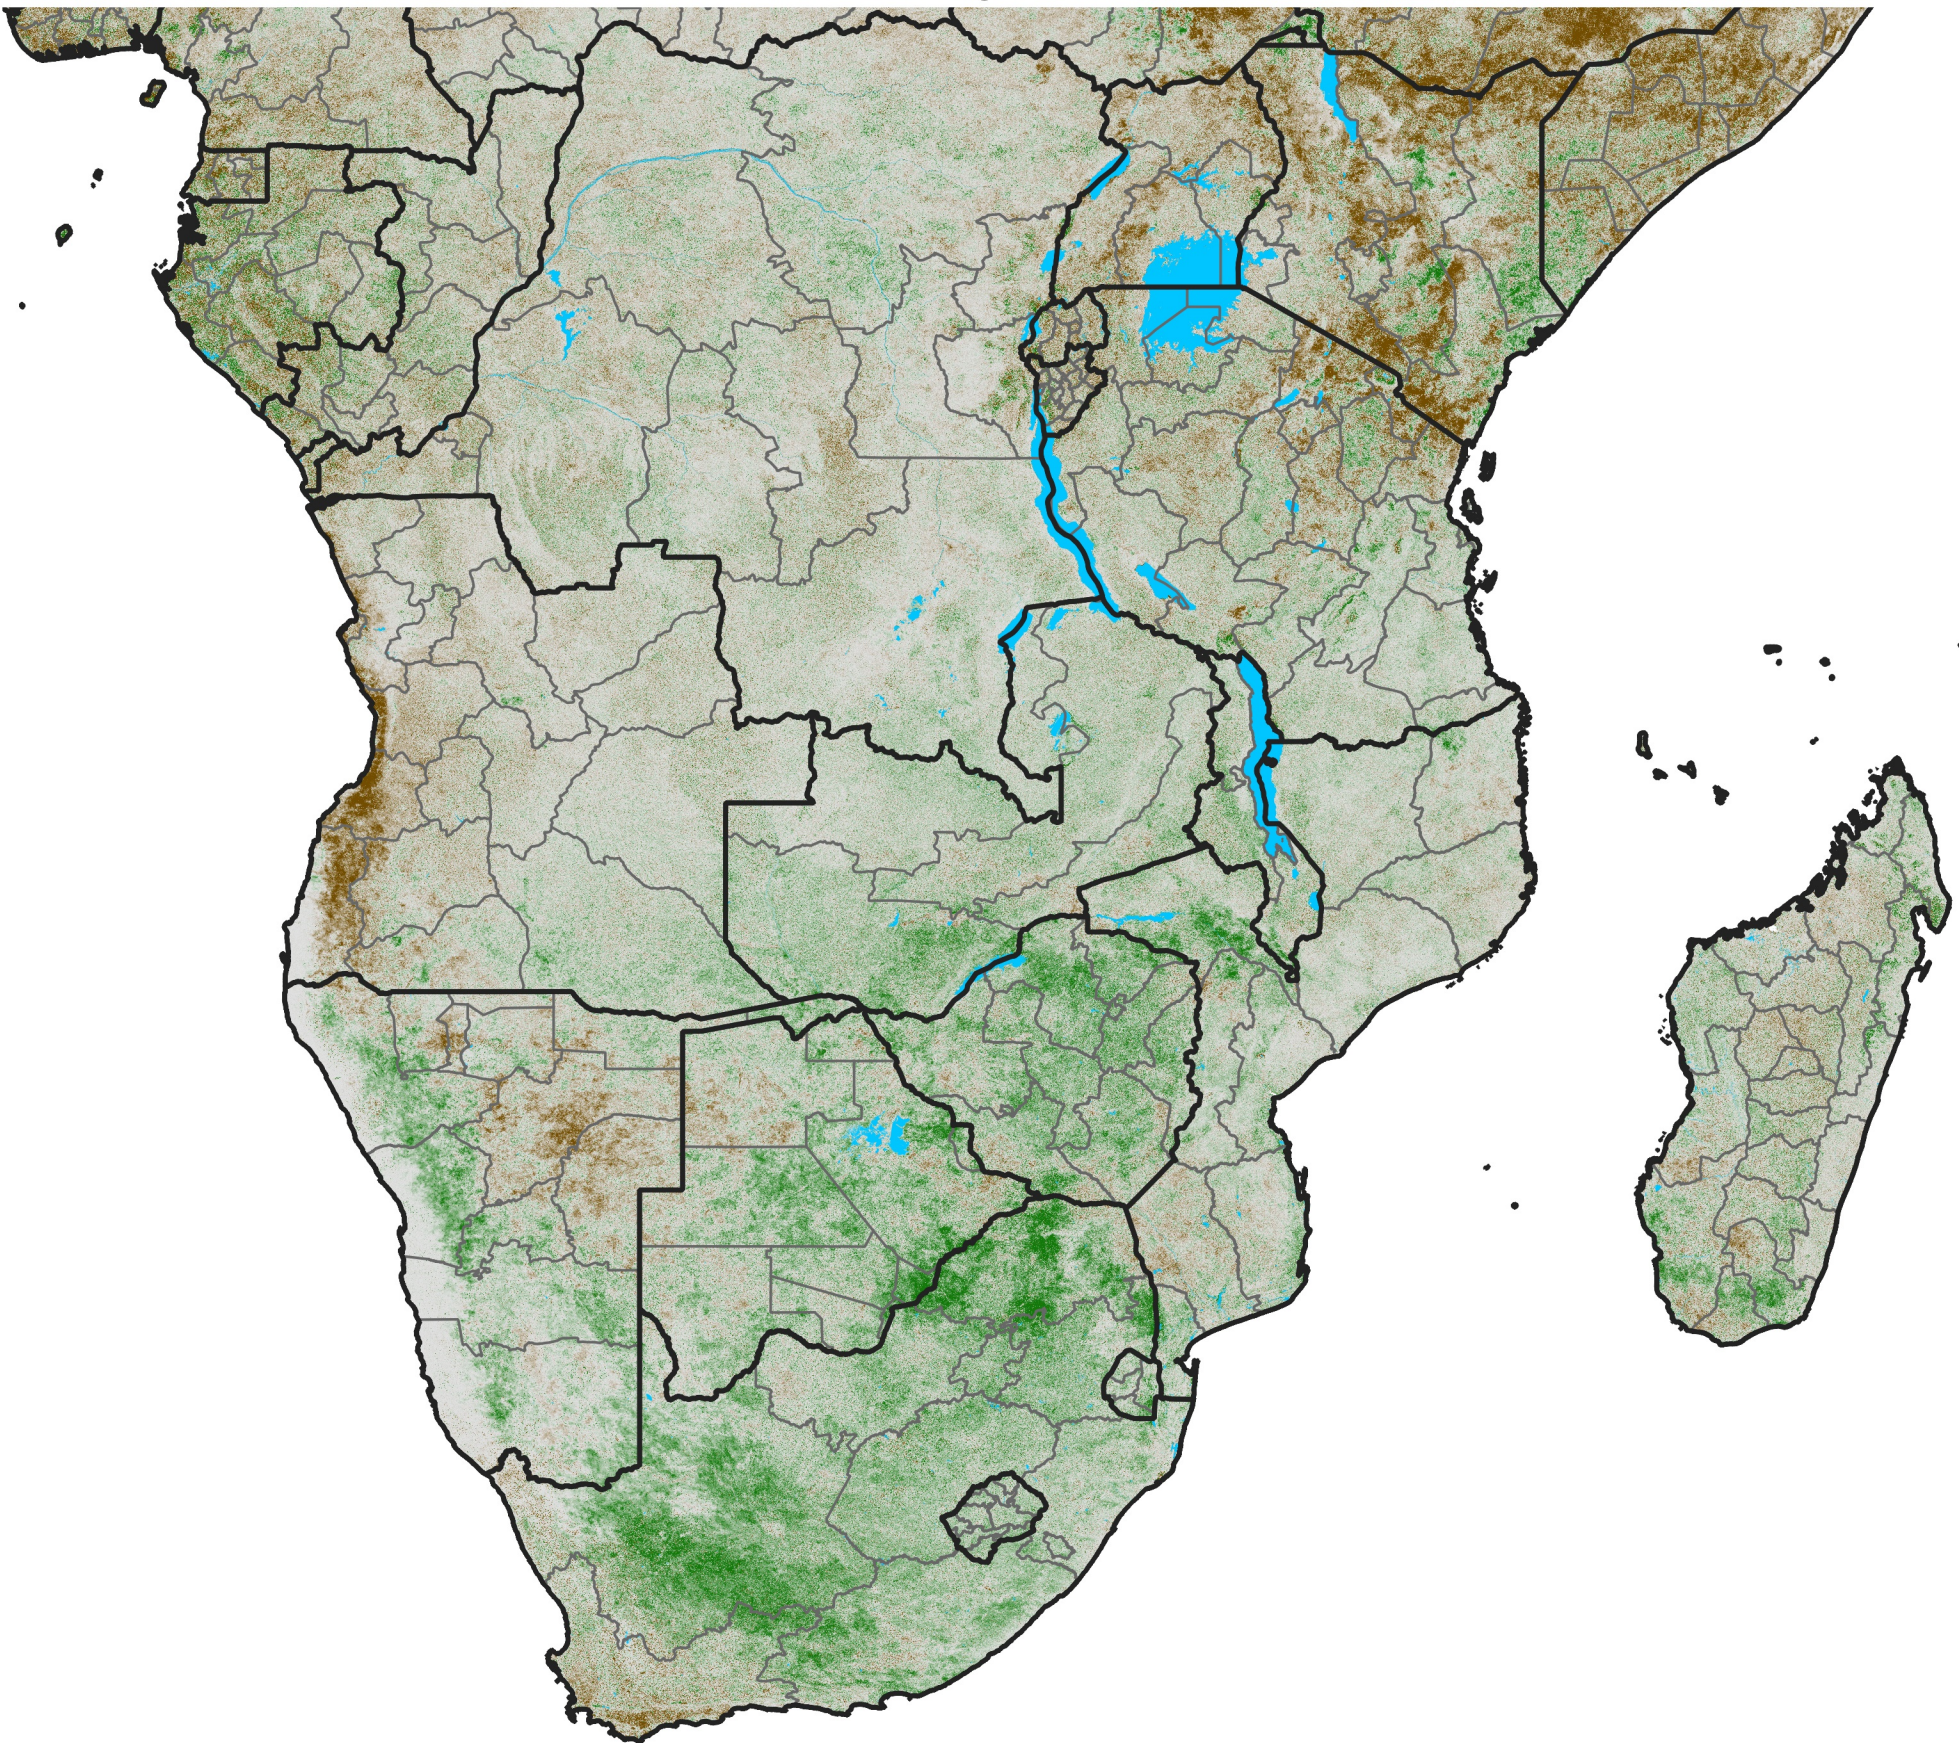

Southern Africa NDVI Difference

2022 minus 2021

Period 14 / May 11 - 20, 2022

NDVI Difference

< -0.3 -0.2 -0.1 -0.05 0.05 0.1 0.2 > 0.3

Negative

No Difference

Positive