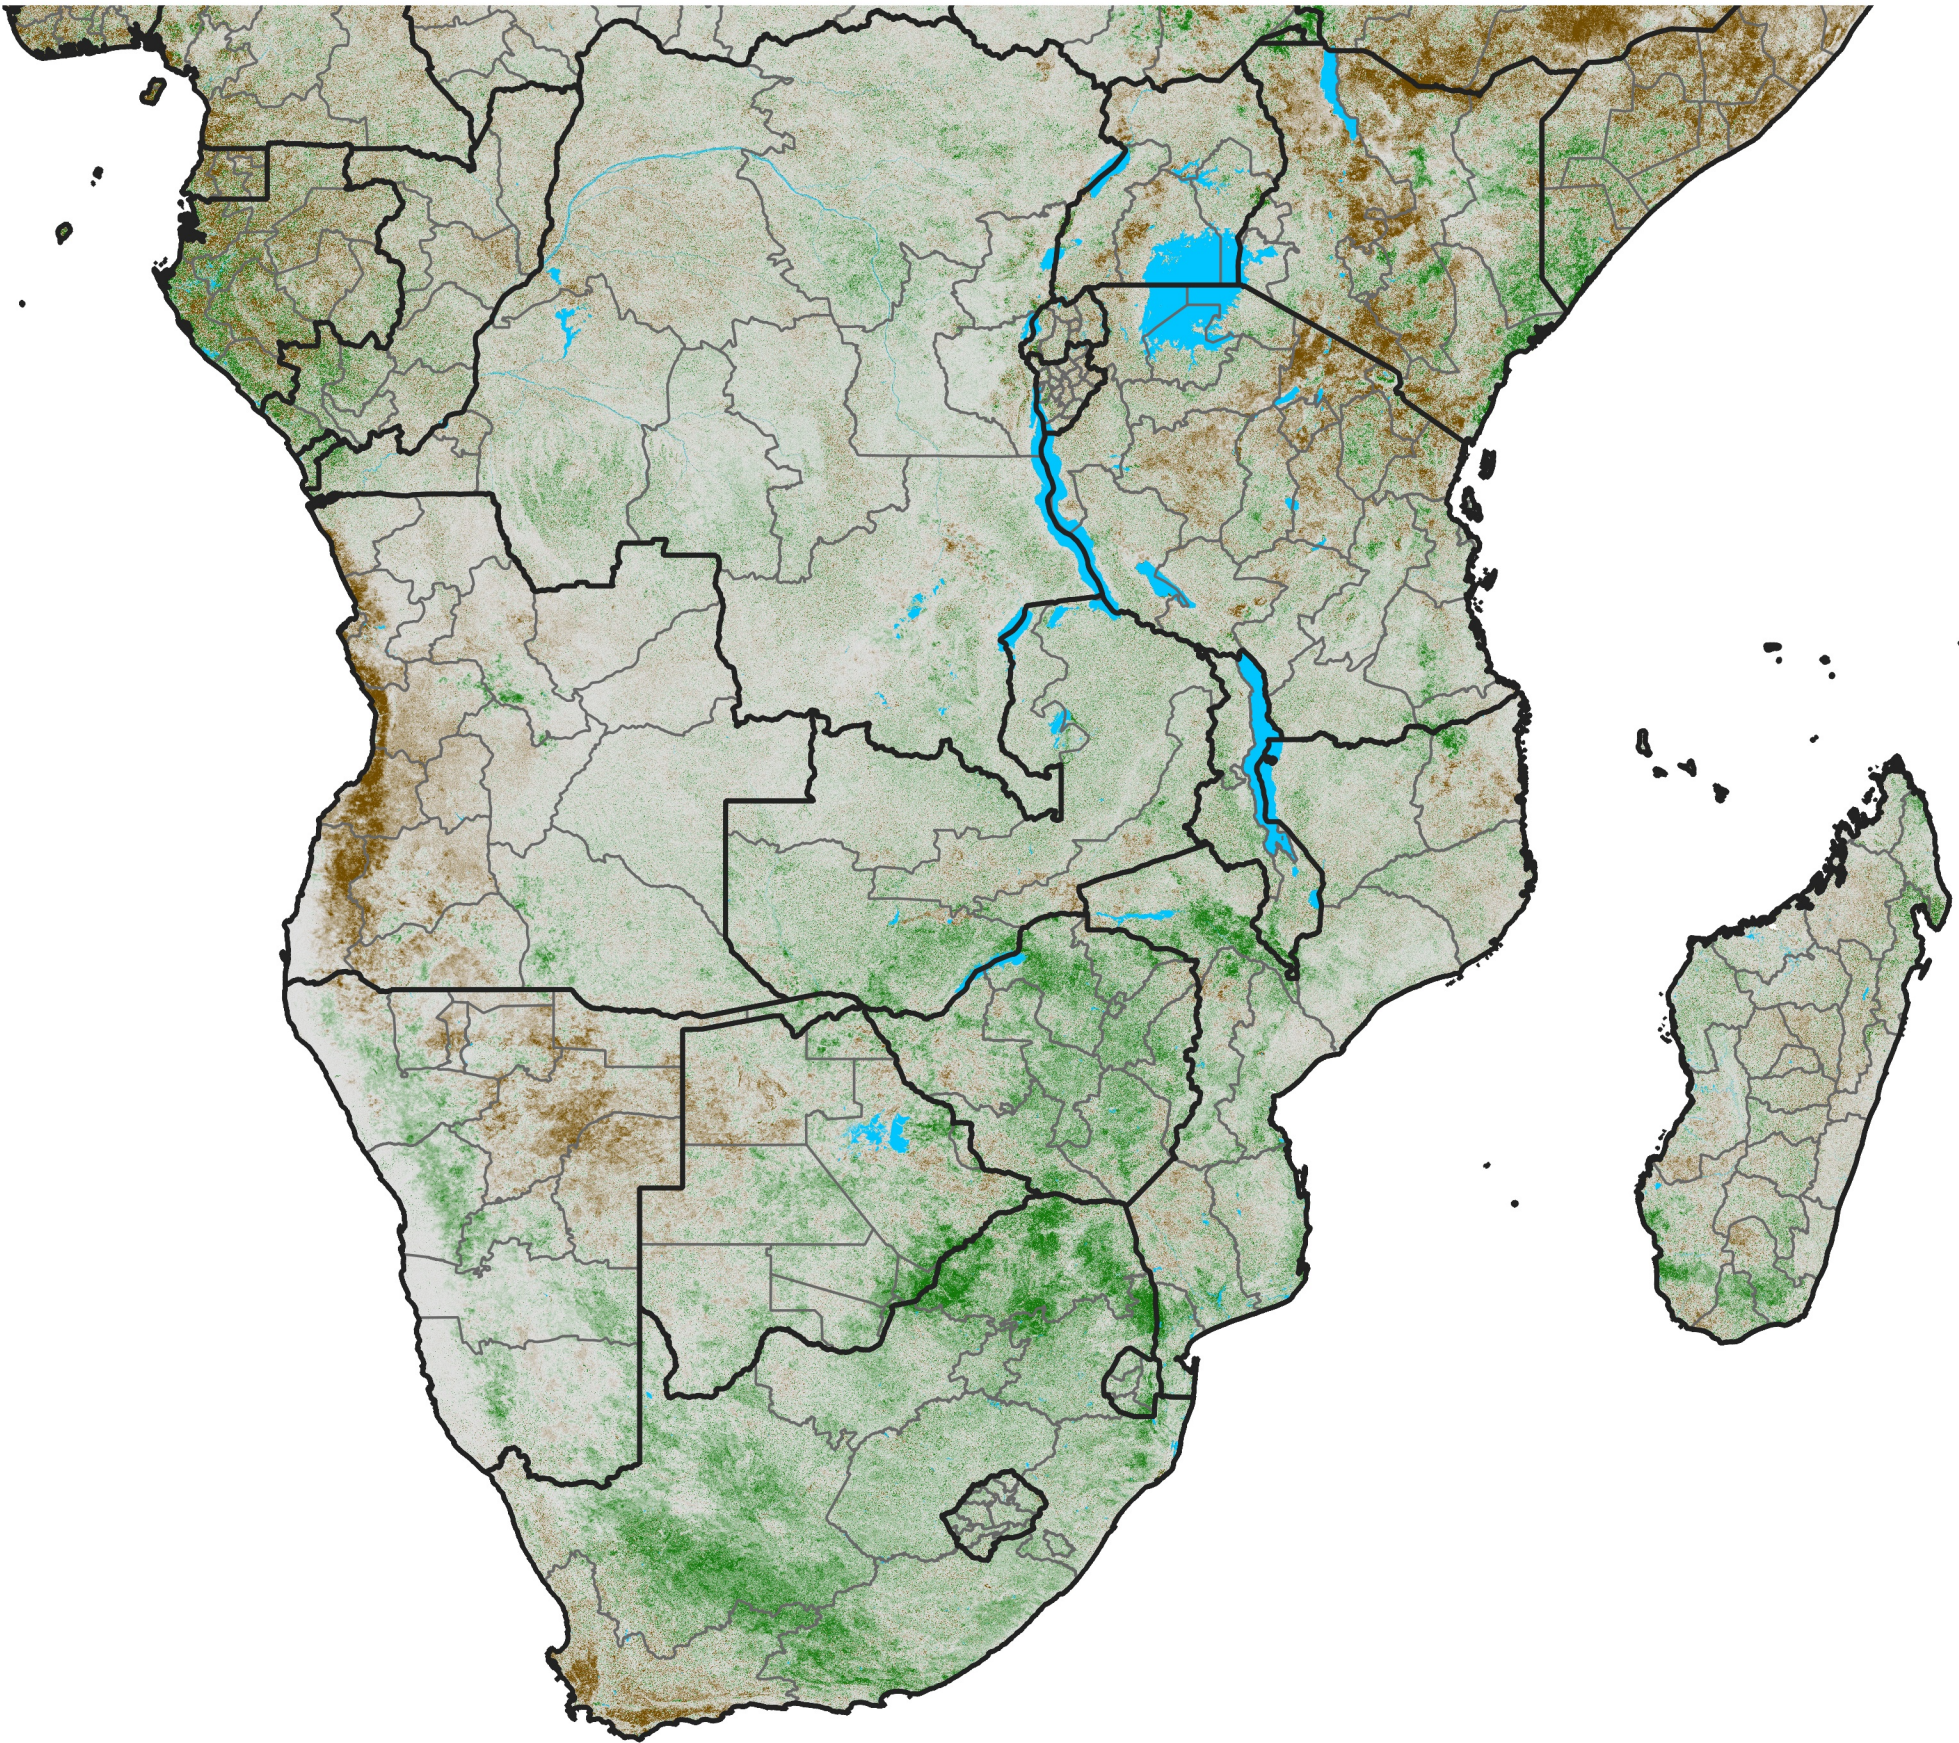

Southern Africa

NDVI Difference

2022 minus 2021

Period 16 / June 01 - 10, 2022

NDVI Difference

< -0.3 -0.2 -0.1 -0.05 0.05 0.1 0.2 >0.3

Negative

No Difference