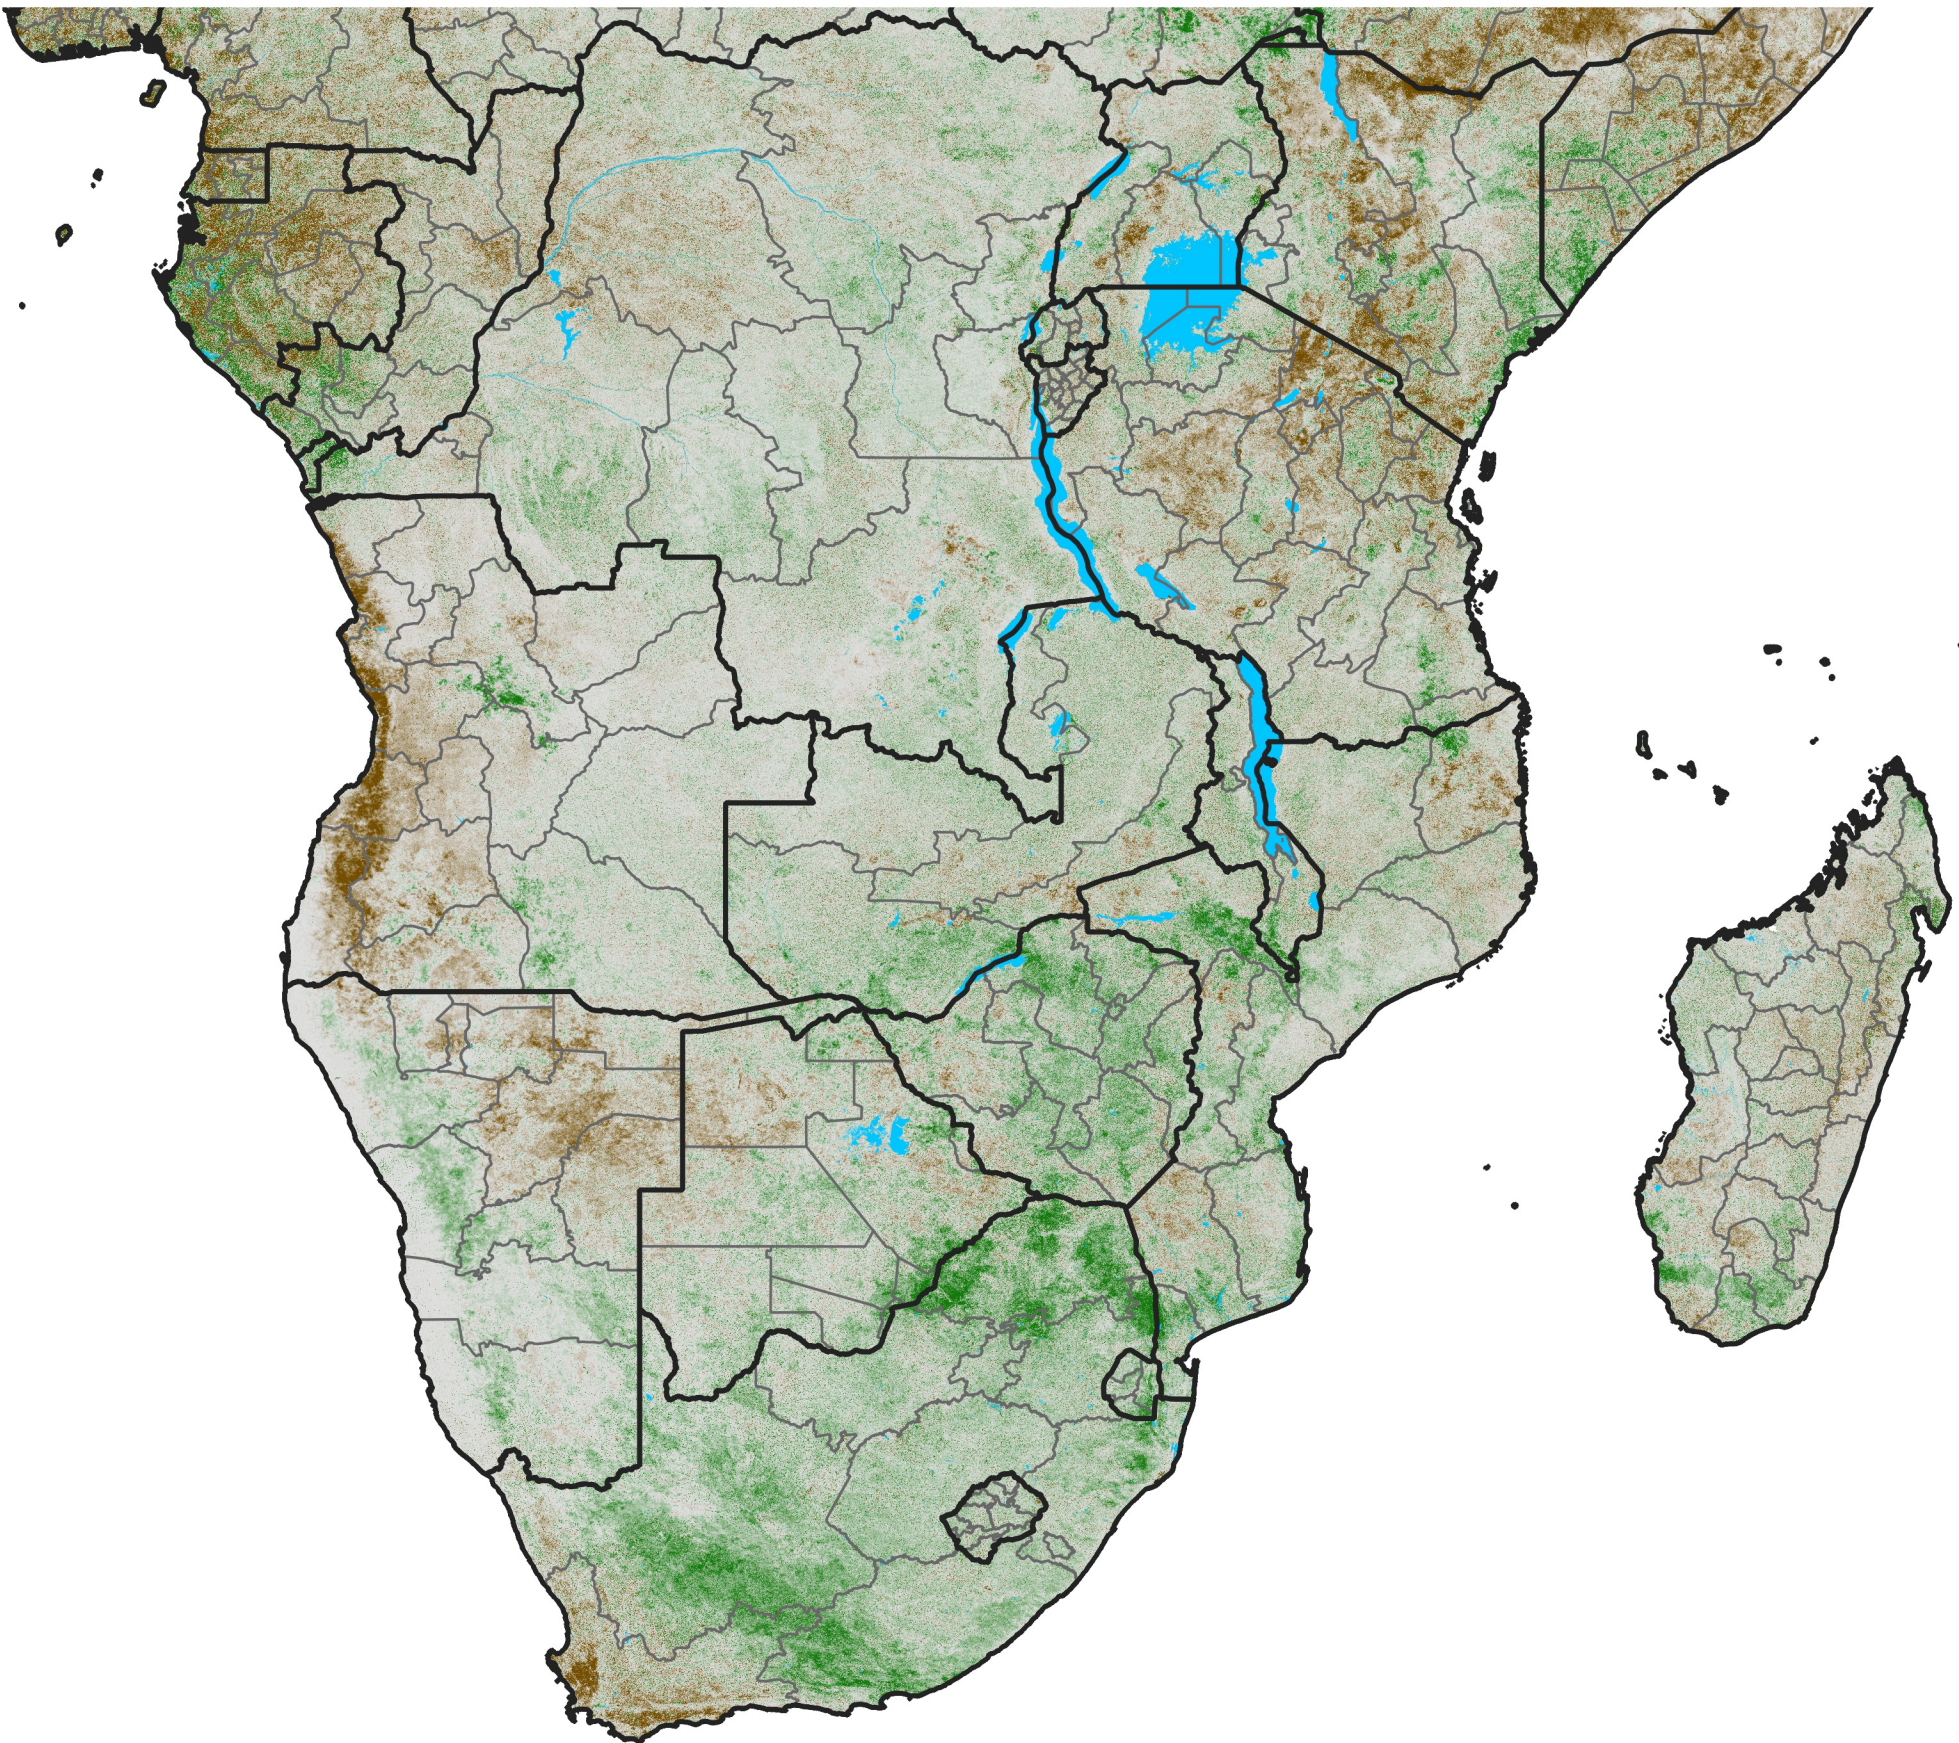

Southern Africa NDVI Difference

2022 minus 2021

Period 17 / June 11 - 20, 2022

NDVI Difference

< -0.3 -0.2 -0.1 -0.05 0.05 0.1 0.2 >0.3

Negative

No Difference

Positive