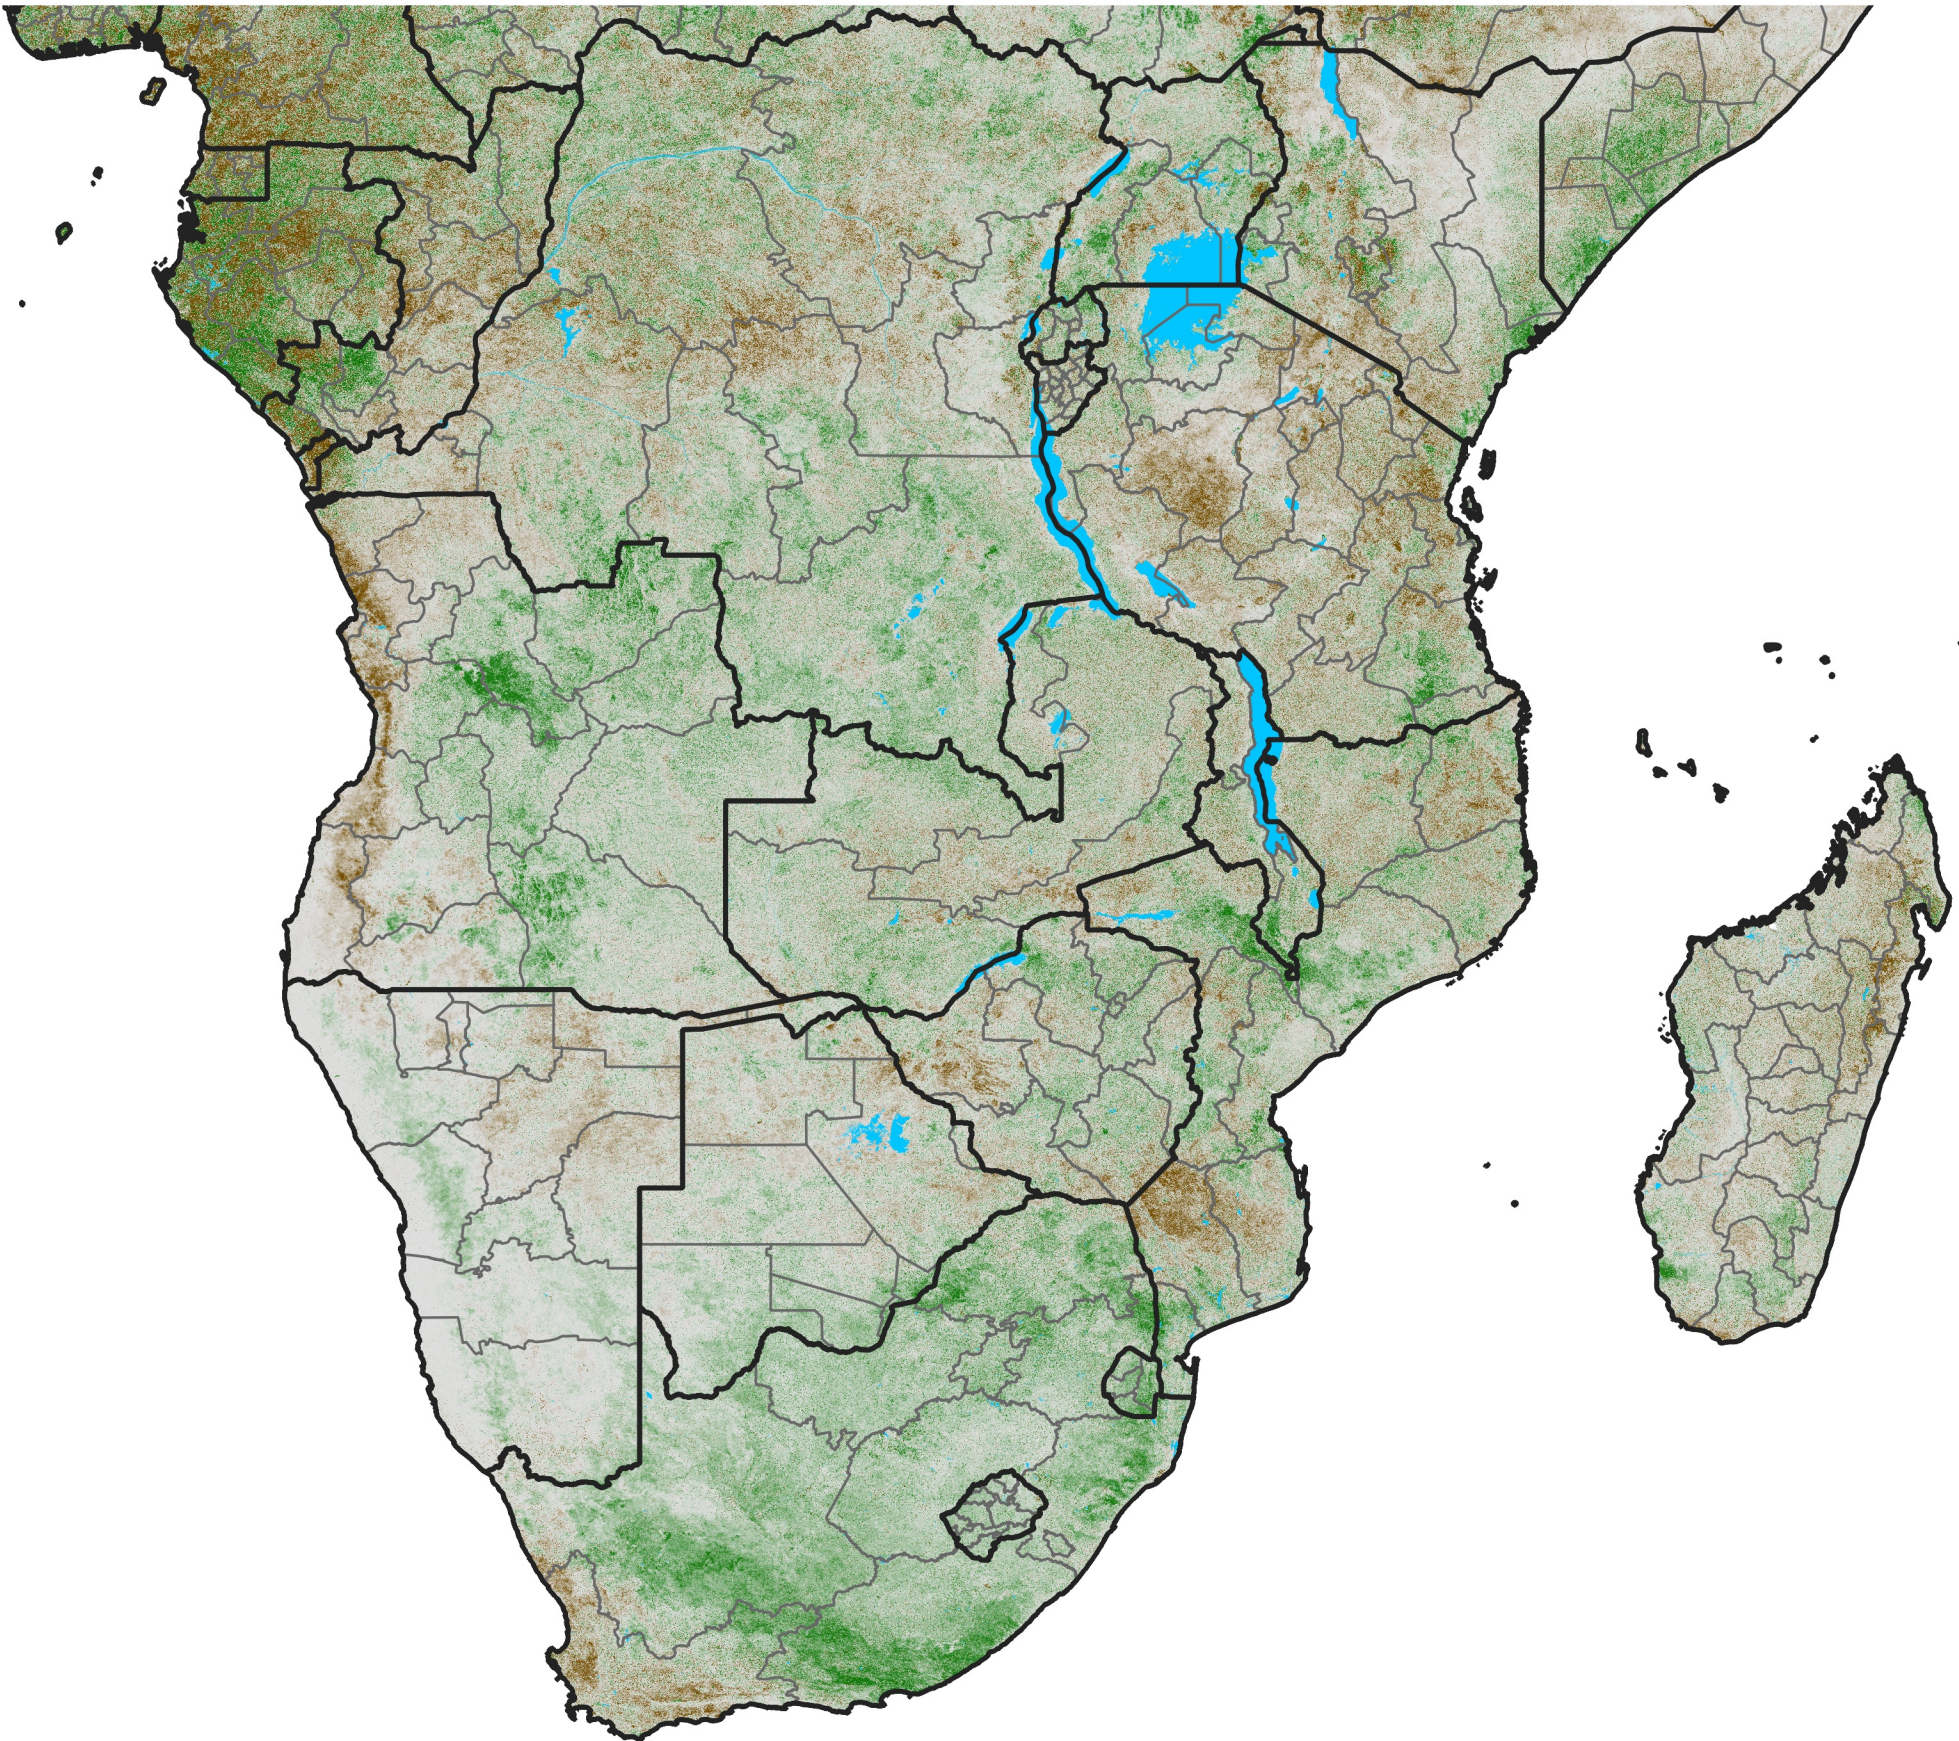

# Southern Africa

## NDVI Difference

2022 minus 2021

Period 22 / August 01 - 10, 2022

### NDVI Difference

< -0.3   -0.2   -0.1   -0.05   0.05   0.1   0.2   >0.3

Negative

No Difference

Positive