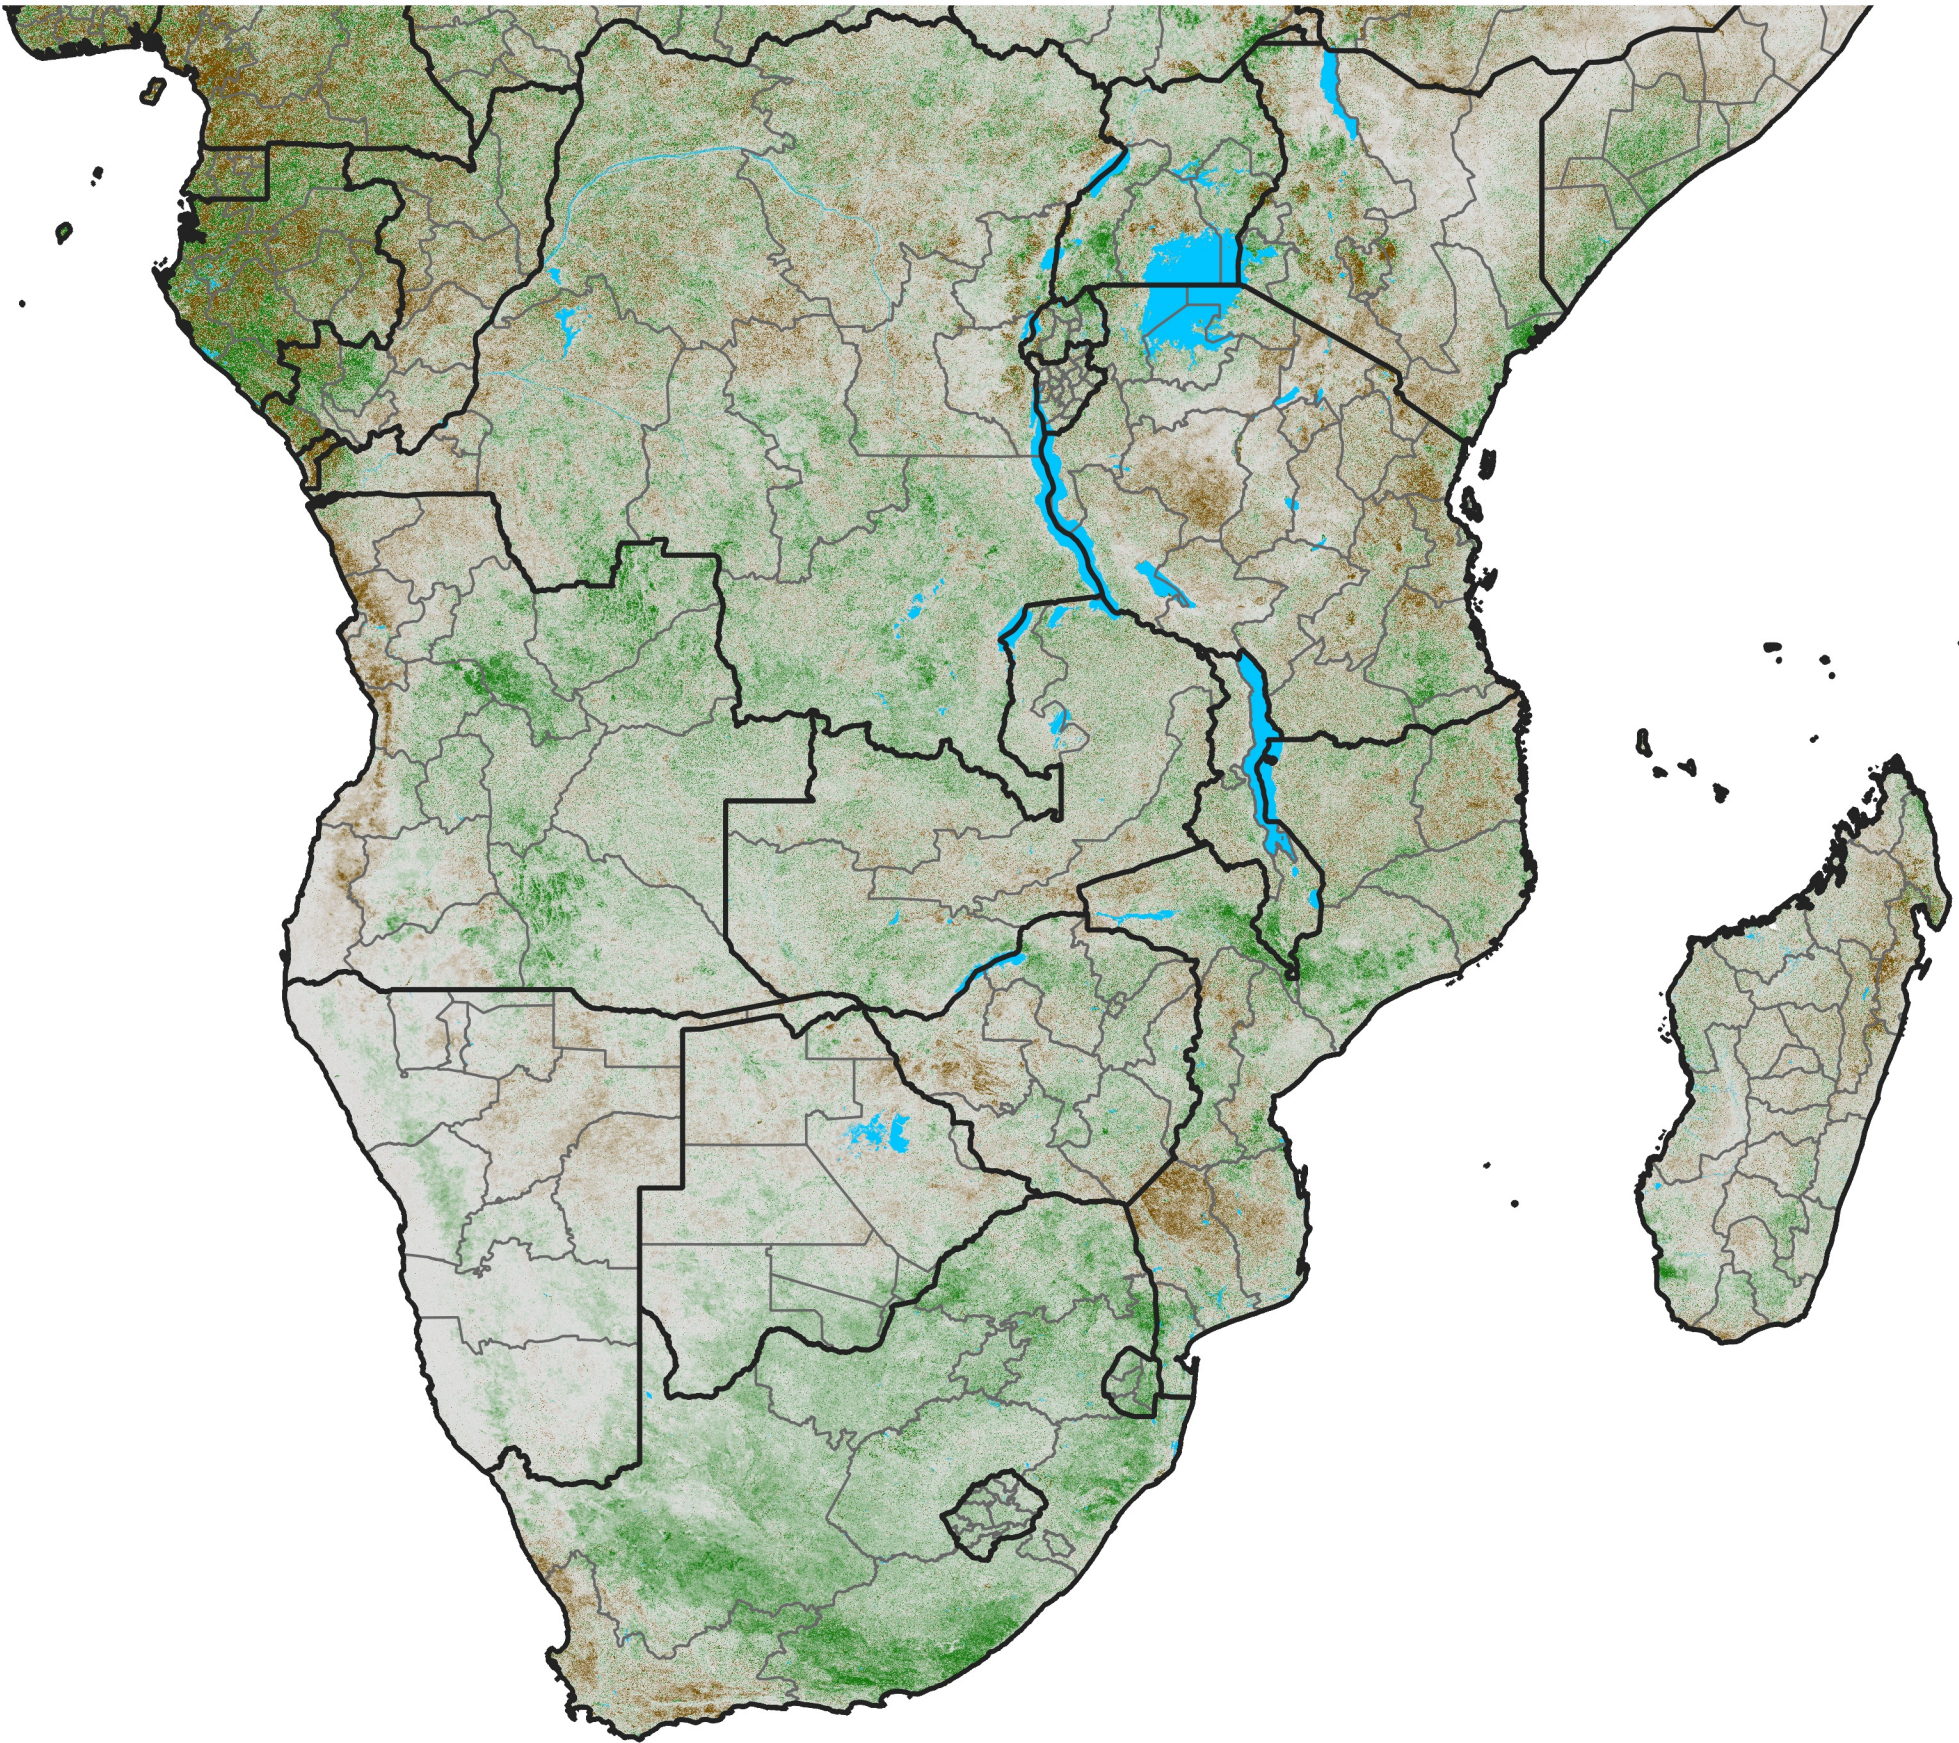

Southern Africa

NDVI Difference

2022 minus 2021

Period 23 / August 11 - 20, 2022

NDVI Difference

<math>< -0.3</math> -0.2 -0.1 -0.05 0.05 0.1 0.2 > 0.3

Negative

No Difference